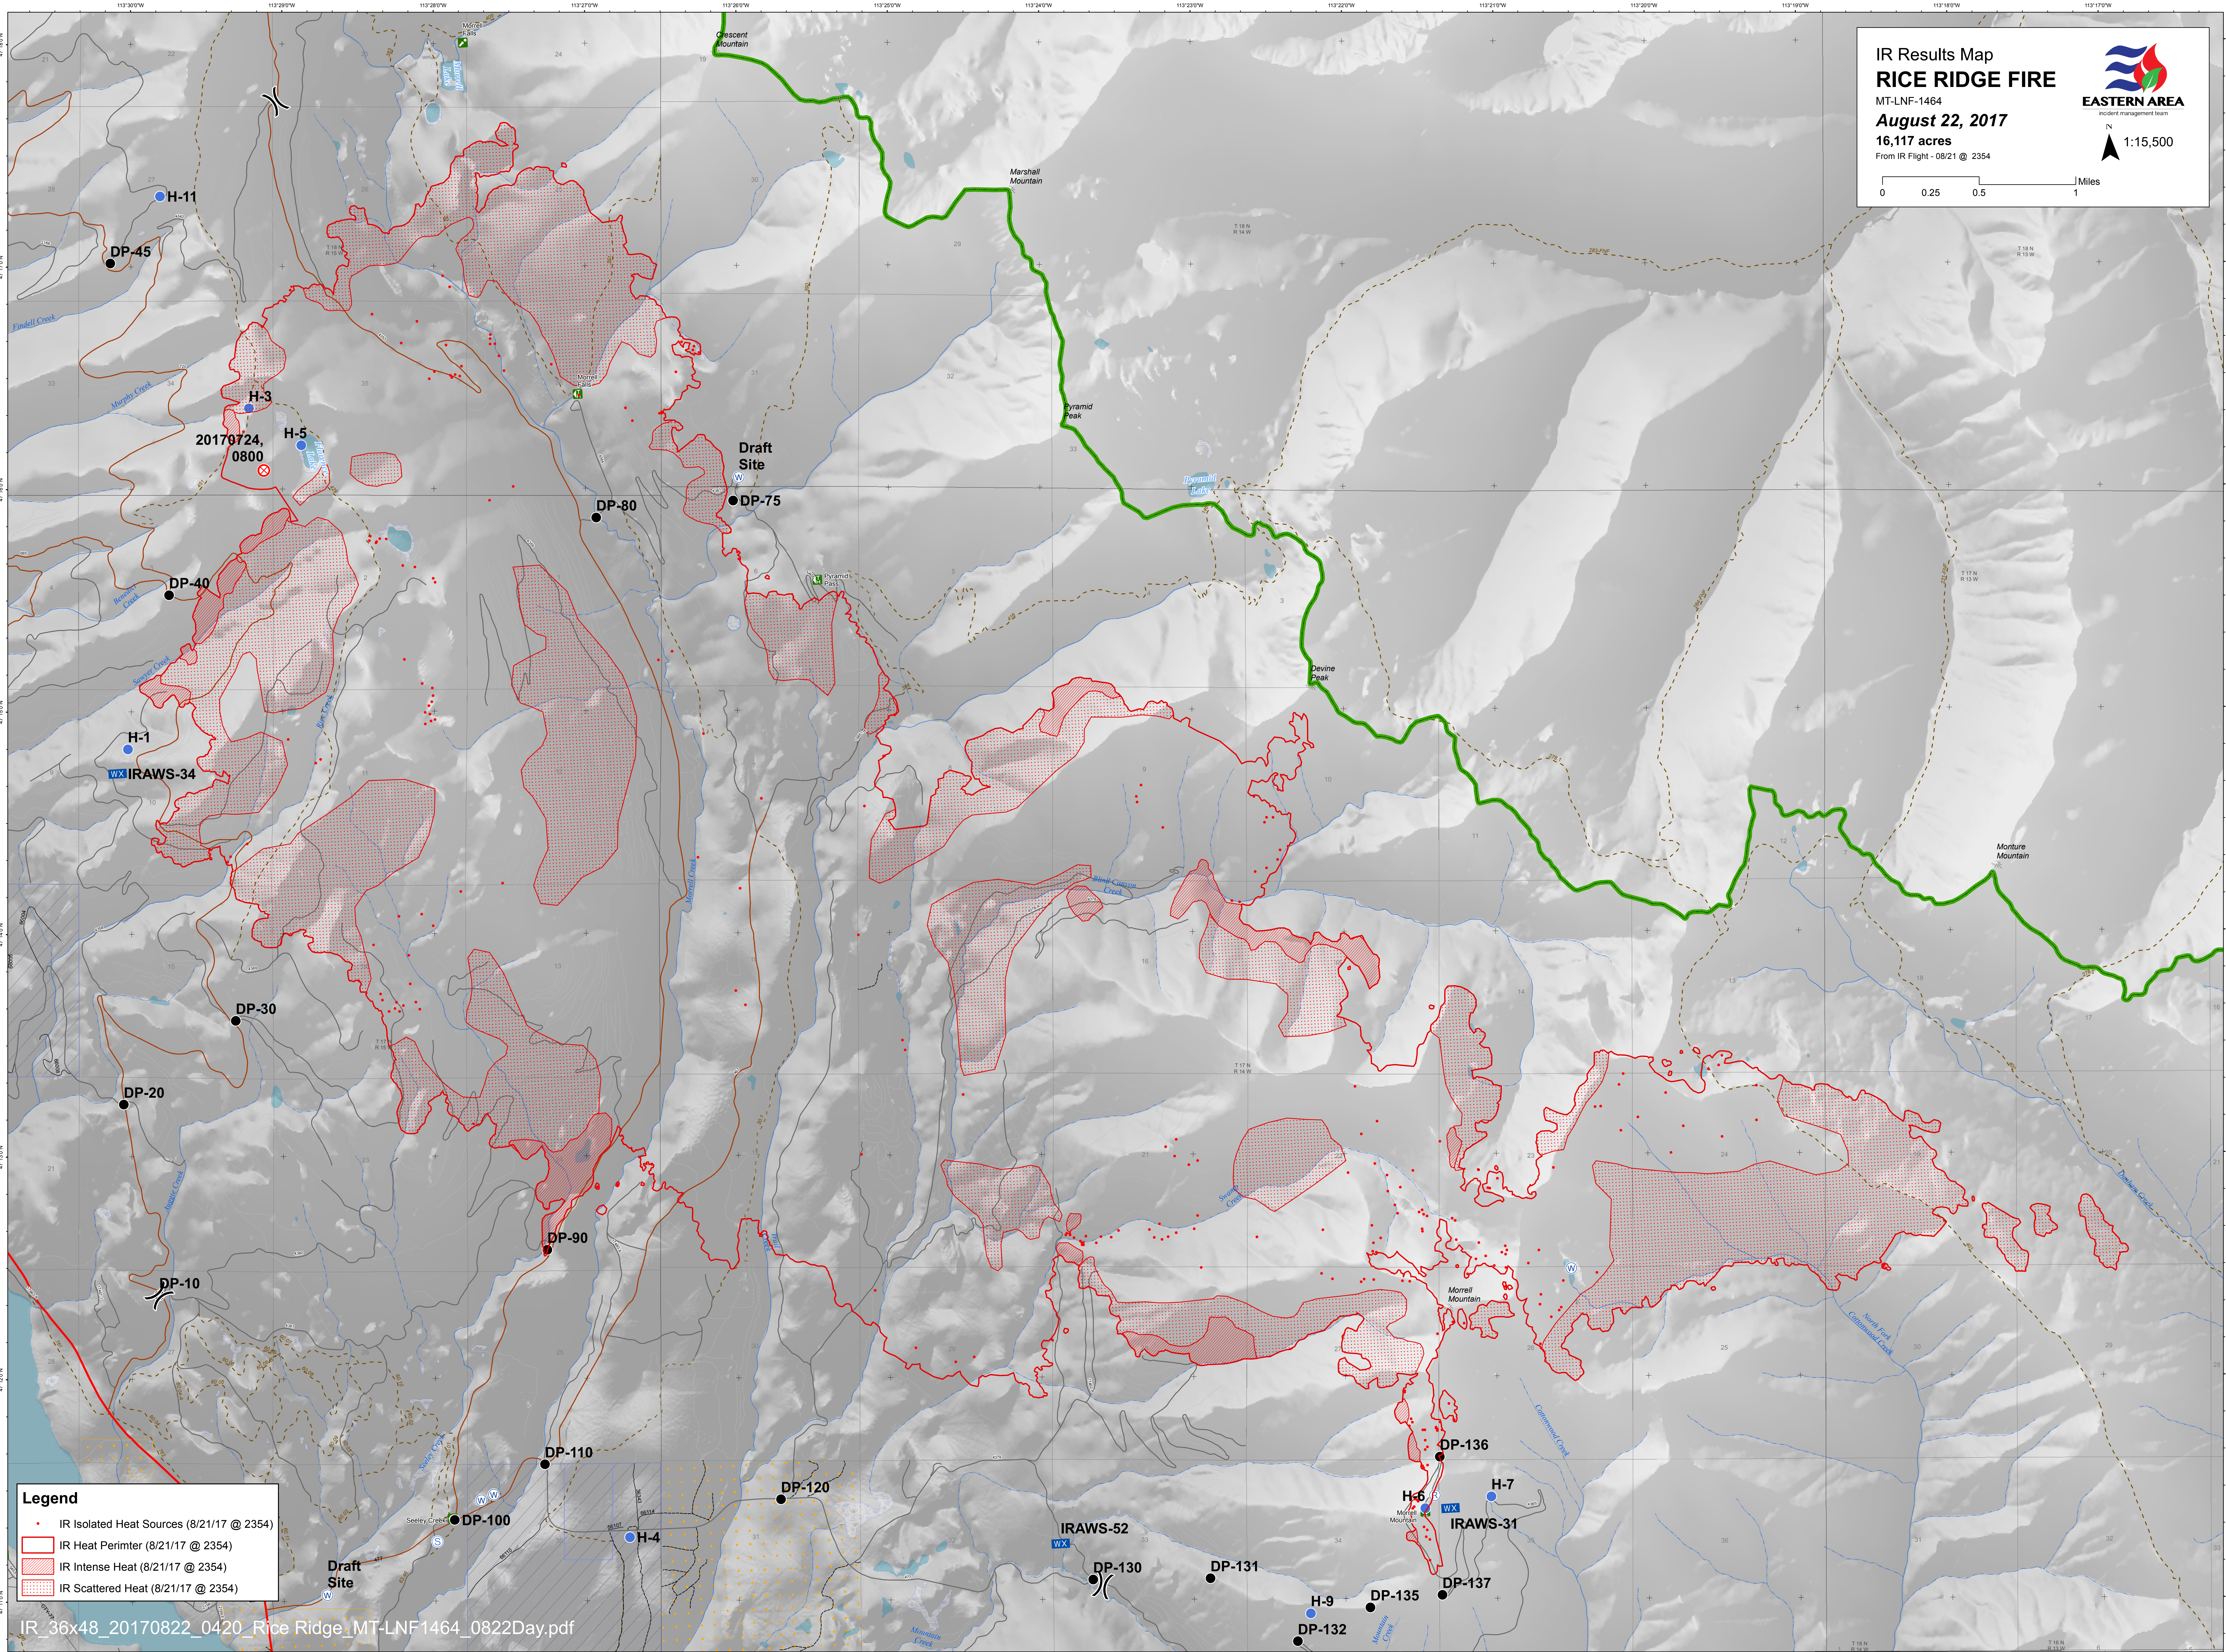

IR Results Map
RICE RIDGE FIRE
 MT-LNF-1464
August 22, 2017
 16,117 acres
 From IR Flight - 08/21 @ 2354

EASTERN AREA
 incident management team

N
 1:15,500

0 0.25 0.5 1 Miles

Legend

- IR Isolated Heat Sources (8/21/17 @ 2354)
- ▭ IR Heat Perimeter (8/21/17 @ 2354)
- ▨ IR Intense Heat (8/21/17 @ 2354)
- ▧ IR Scattered Heat (8/21/17 @ 2354)