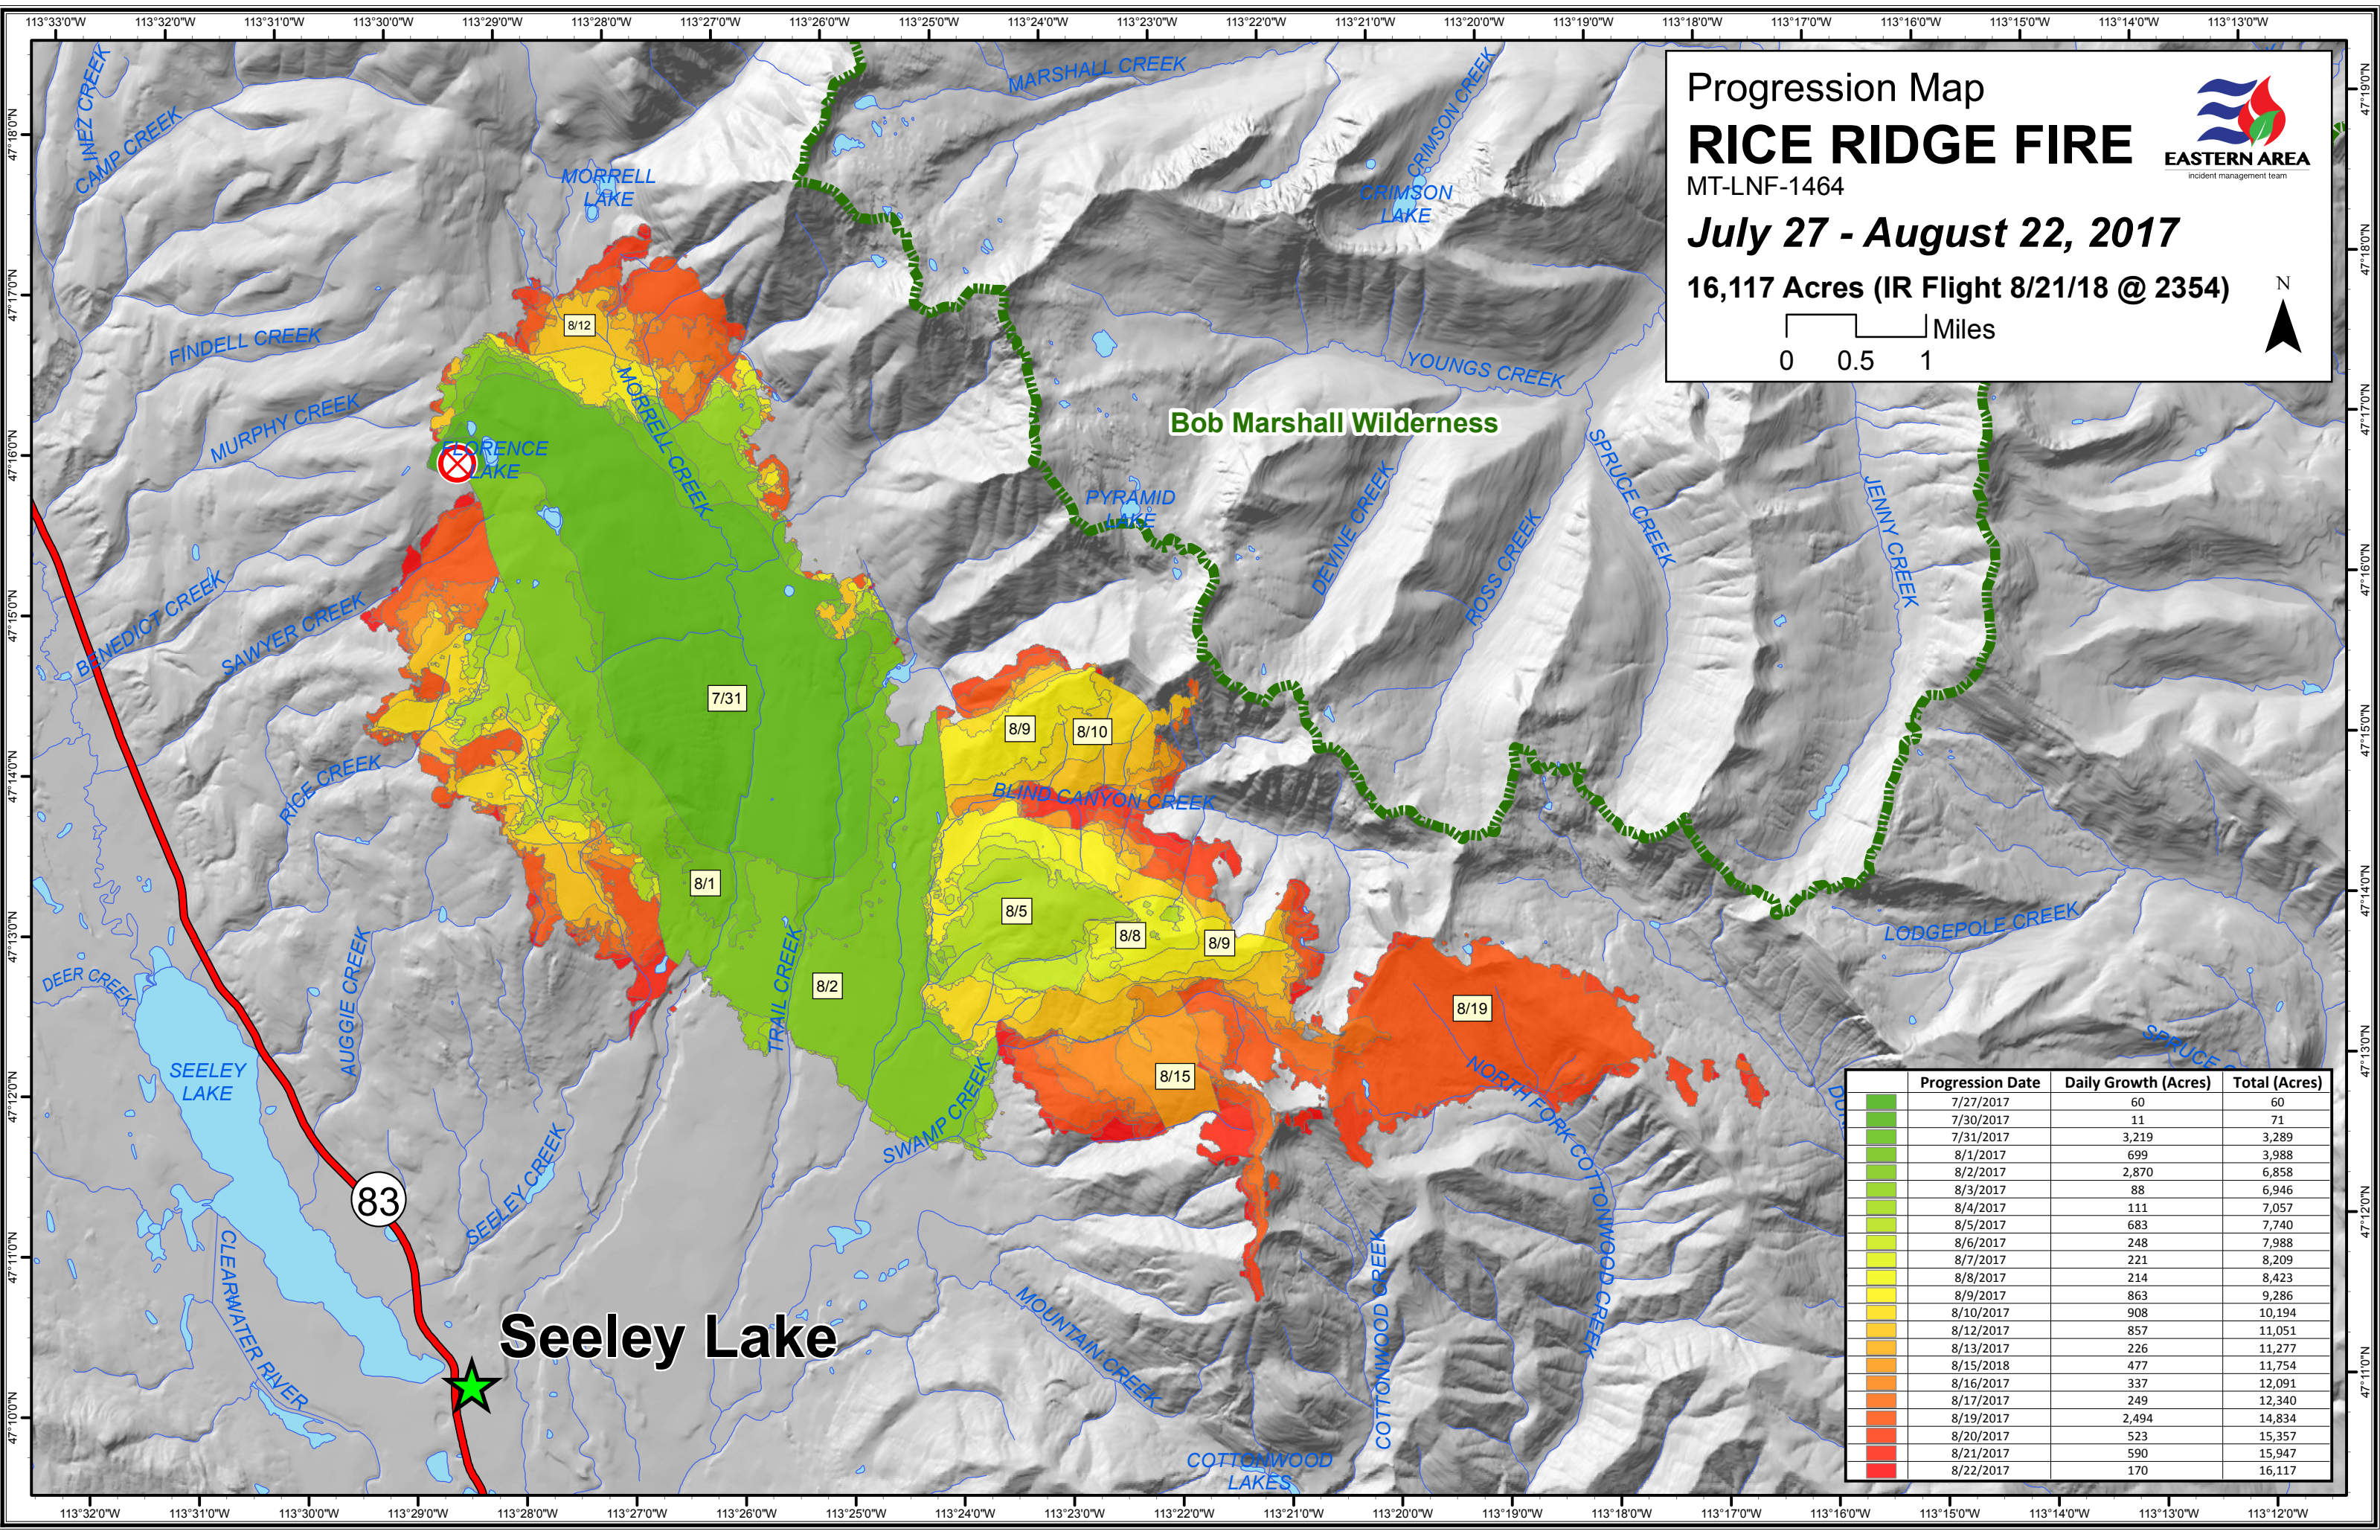

Progression Map
RICE RIDGE FIRE
 MT-LNF-1464
July 27 - August 22, 2017
 16,117 Acres (IR Flight 8/21/18 @ 2354)

0 0.5 1 Miles

	Progression Date	Daily Growth (Acres)	Total (Acres)
	7/27/2017	60	60
	7/30/2017	11	71
	7/31/2017	3,219	3,289
	8/1/2017	699	3,988
	8/2/2017	2,870	6,858
	8/3/2017	88	6,946
	8/4/2017	111	7,057
	8/5/2017	683	7,740
	8/6/2017	248	7,988
	8/7/2017	221	8,209
	8/8/2017	214	8,423
	8/9/2017	863	9,286
	8/10/2017	908	10,194
	8/12/2017	857	11,051
	8/13/2017	226	11,277
	8/15/2018	477	11,754
	8/16/2017	337	12,091
	8/17/2017	249	12,340
	8/19/2017	2,494	14,834
	8/20/2017	523	15,357
	8/21/2017	590	15,947
	8/22/2017	170	16,117