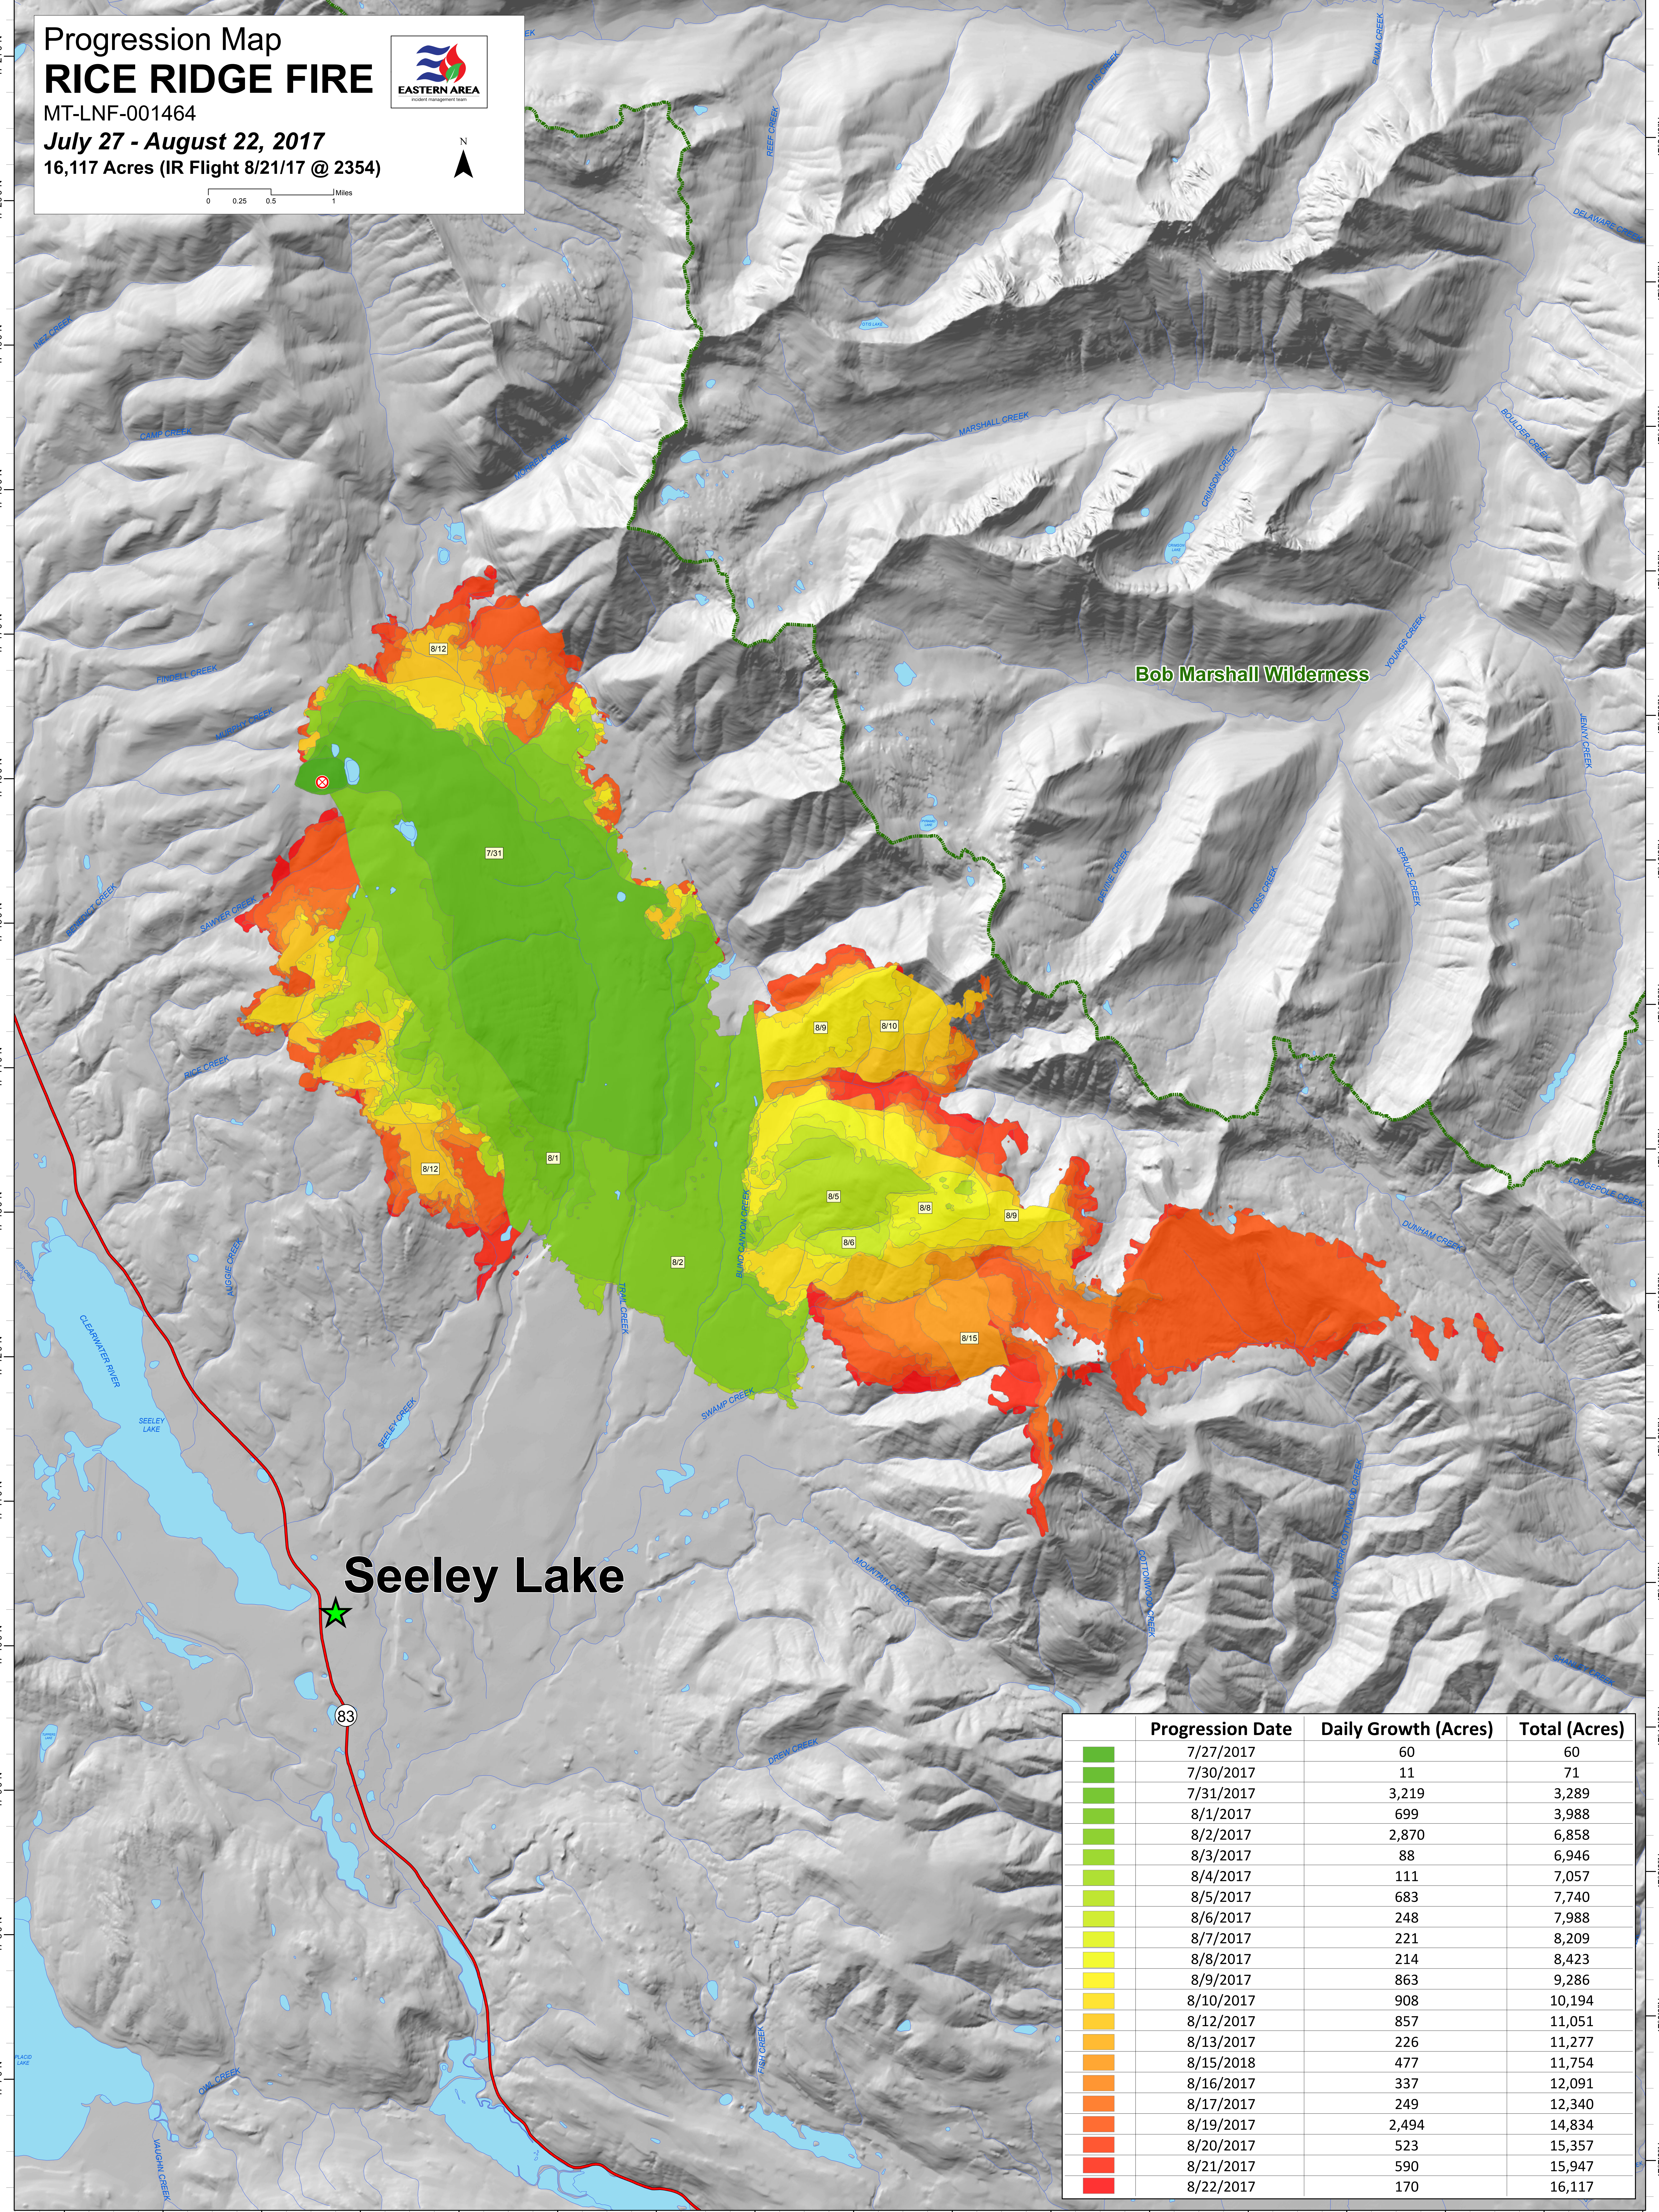

Progression Map RICE RIDGE FIRE

MT-LNF-001464
July 27 - August 22, 2017
16,117 Acres (IR Flight 8/21/17 @ 2354)

Bob Marshall Wilderness

Seeley Lake

	Progression Date	Daily Growth (Acres)	Total (Acres)
	7/27/2017	60	60
	7/30/2017	11	71
	7/31/2017	3,219	3,289
	8/1/2017	699	3,988
	8/2/2017	2,870	6,858
	8/3/2017	88	6,946
	8/4/2017	111	7,057
	8/5/2017	683	7,740
	8/6/2017	248	7,988
	8/7/2017	221	8,209
	8/8/2017	214	8,423
	8/9/2017	863	9,286
	8/10/2017	908	10,194
	8/12/2017	857	11,051
	8/13/2017	226	11,277
	8/15/2018	477	11,754
	8/16/2017	337	12,091
	8/17/2017	249	12,340
	8/19/2017	2,494	14,834
	8/20/2017	523	15,357
	8/21/2017	590	15,947
	8/22/2017	170	16,117