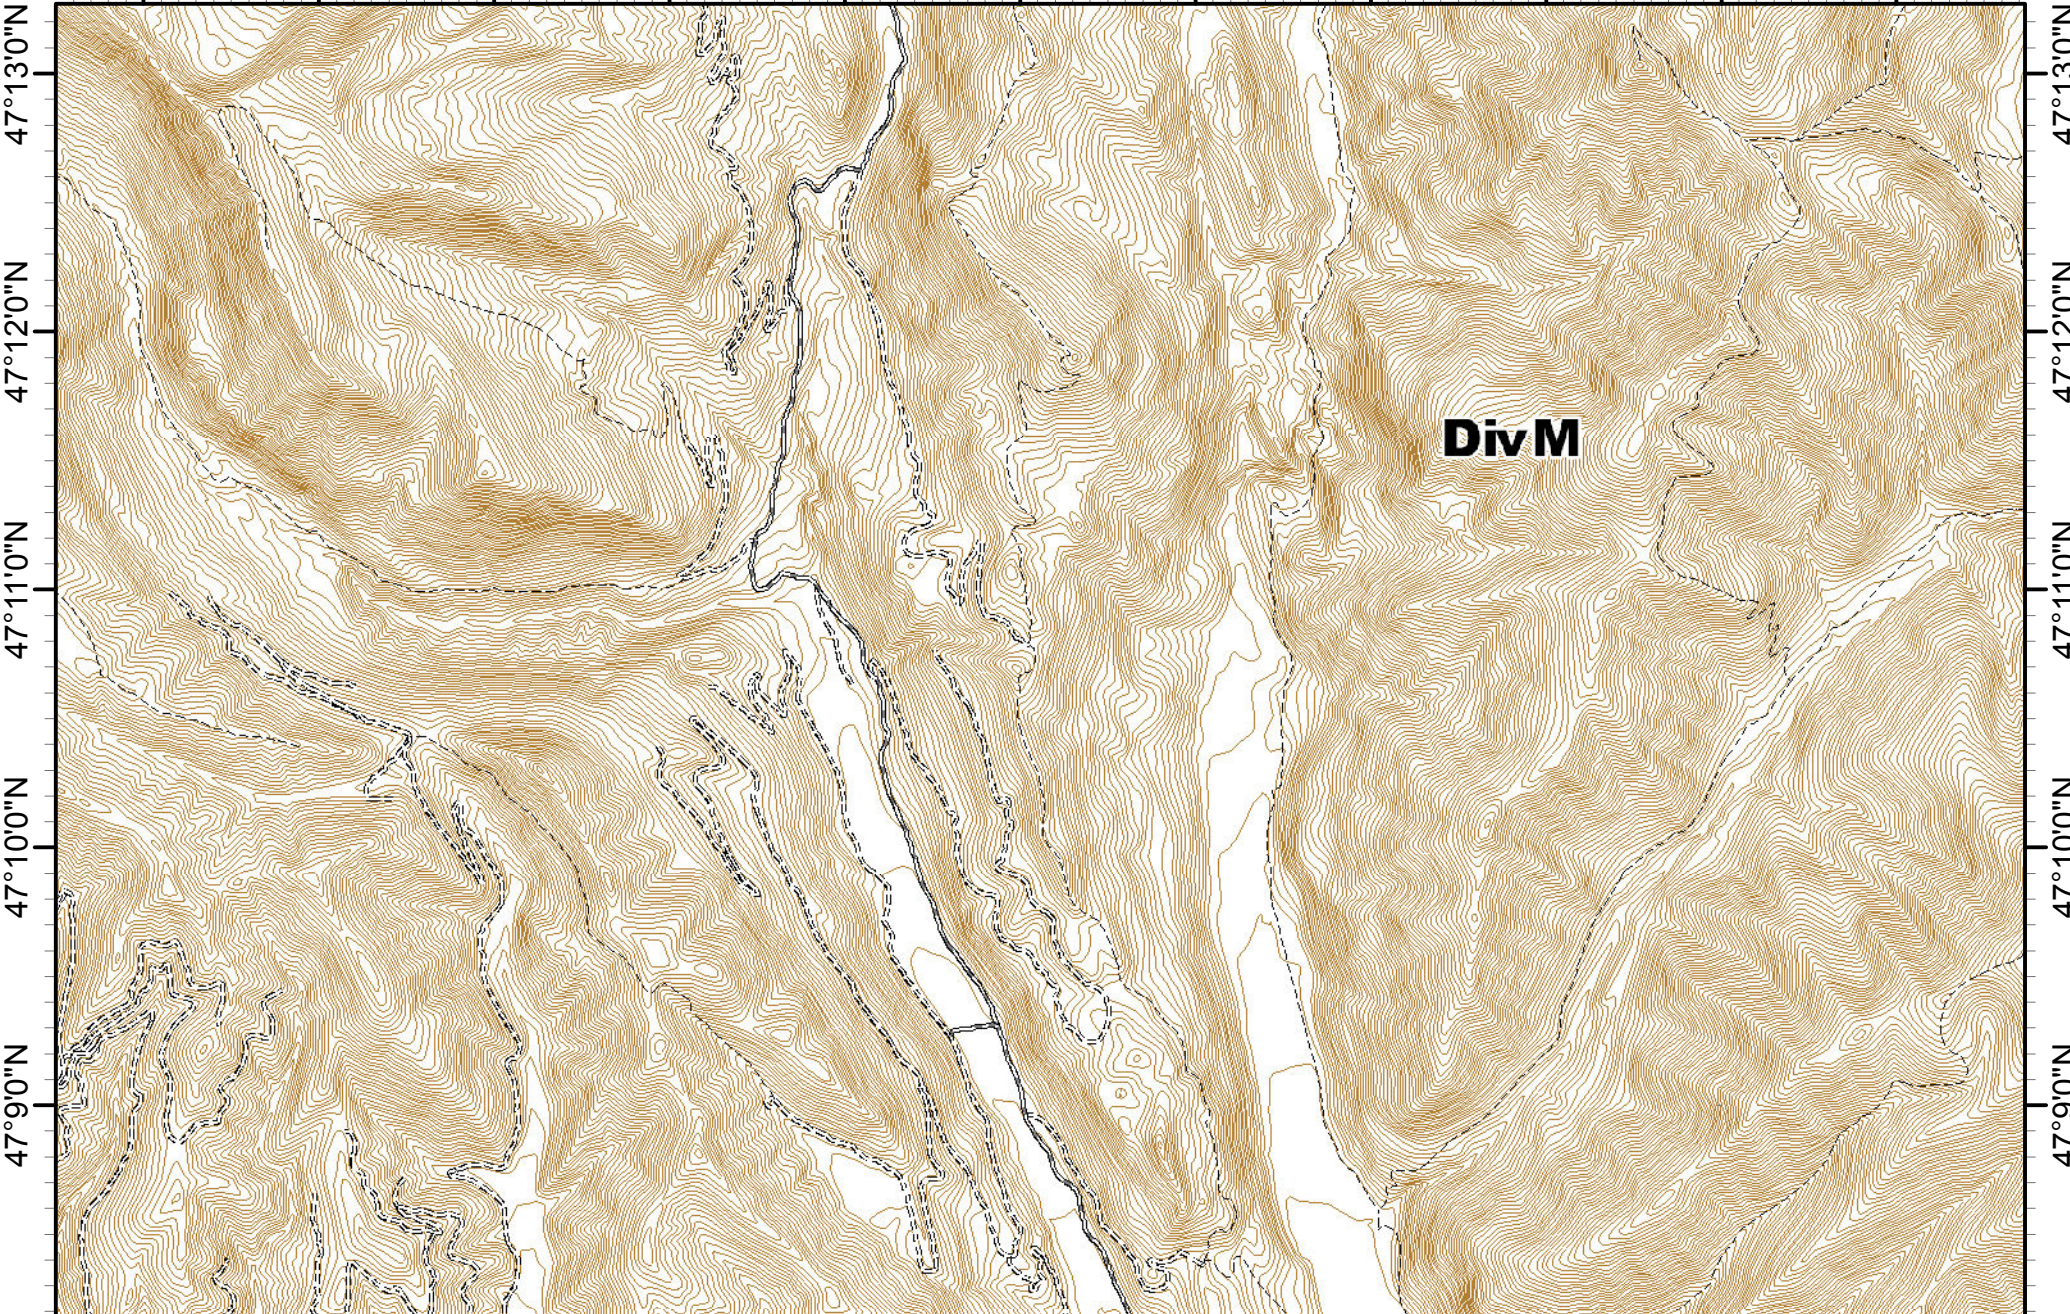

113°16'0"W 113°14'0"W 113°12'0"W 113°11'0"W 113°10'0"W 113°9'0"W 113°8'0"W 113°7'0"W 113°6'0"W