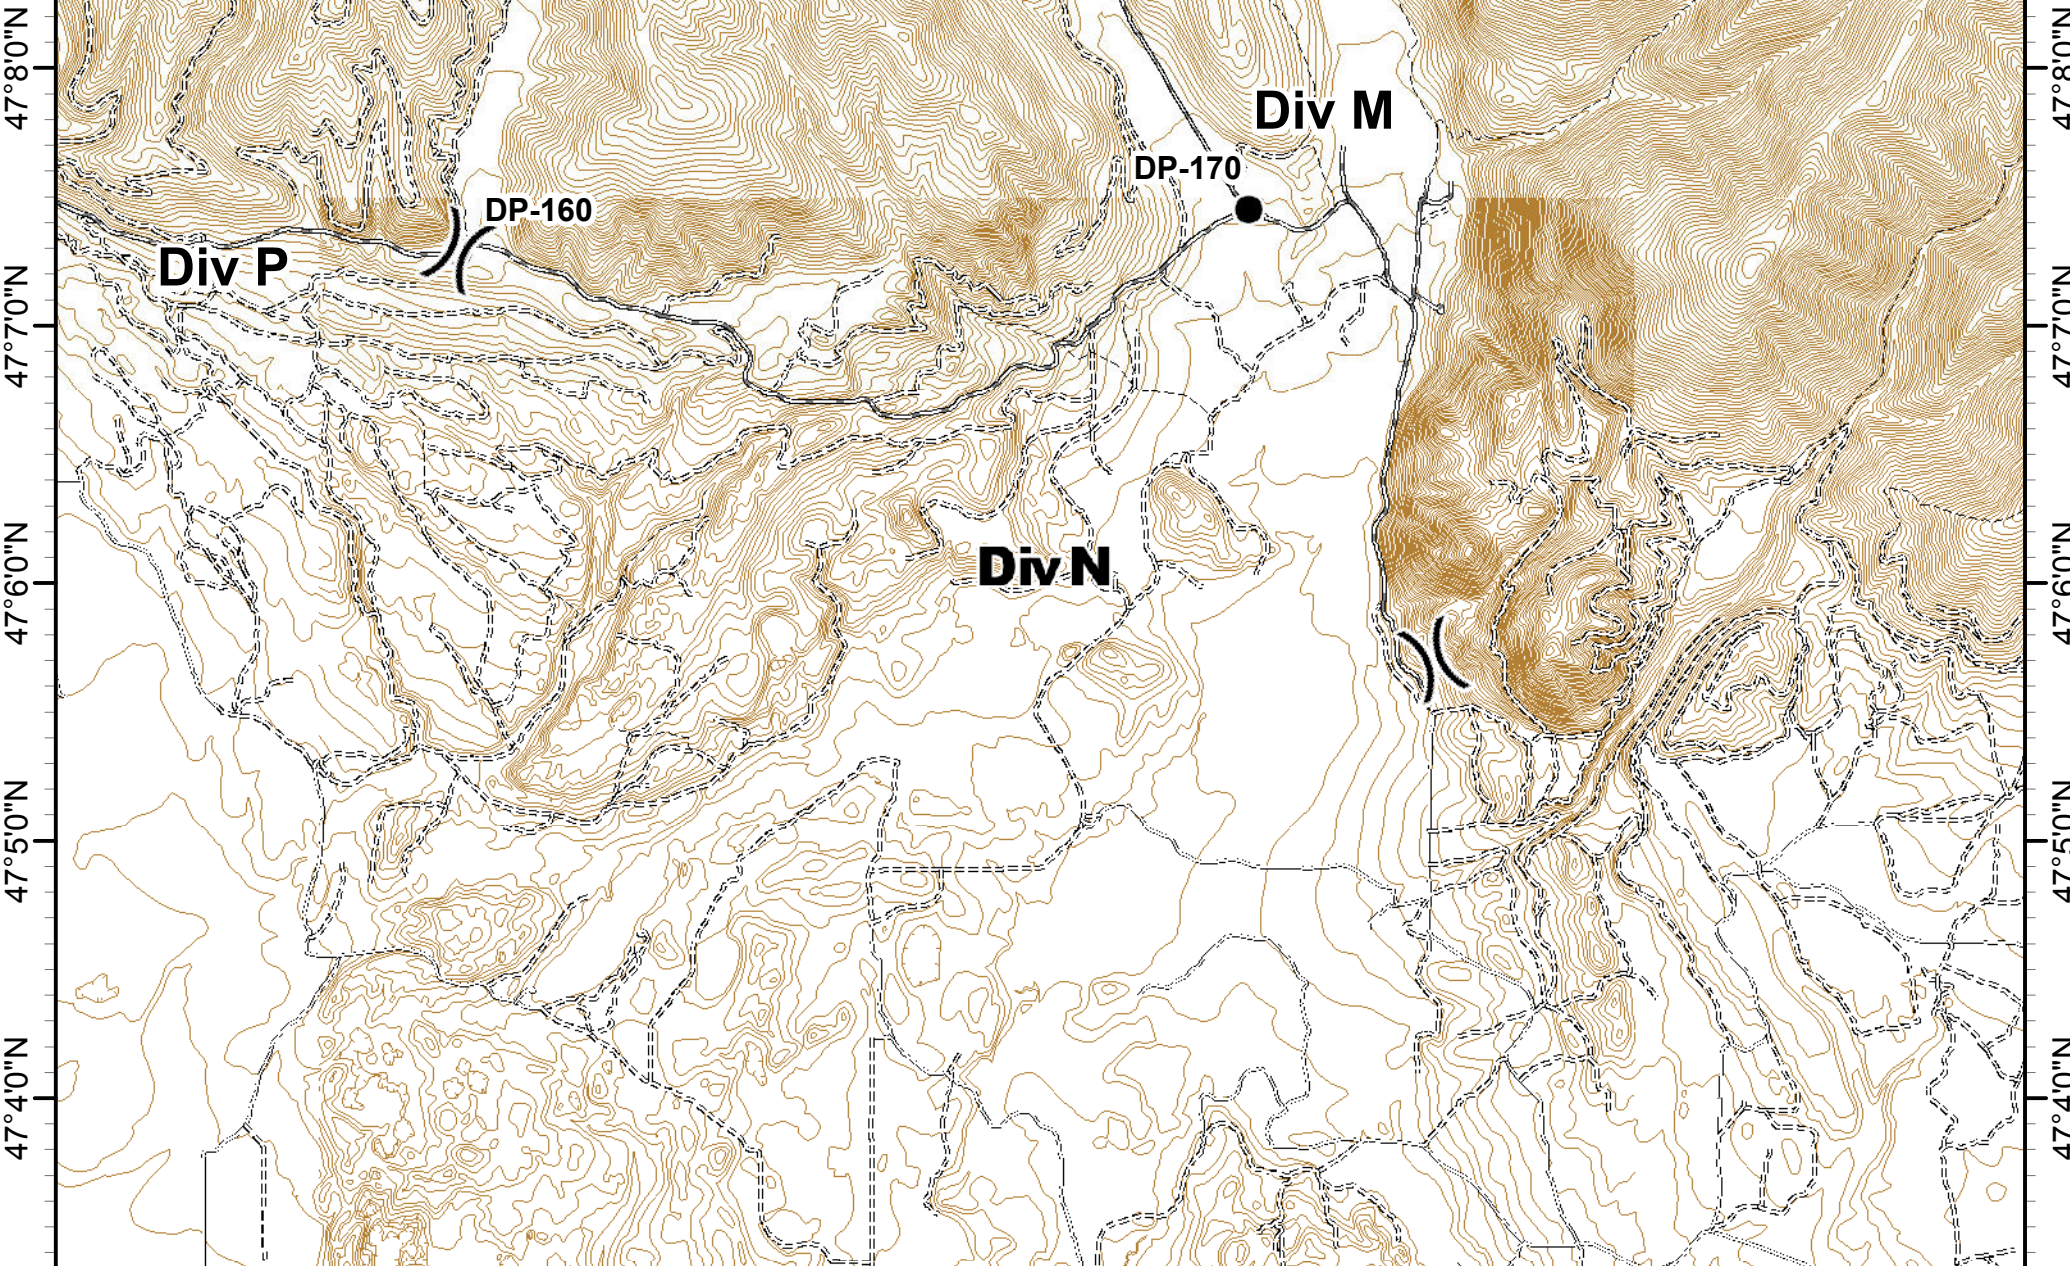

0 0.5 1 Miles

**Rice Ridge Fire
Incident Action Plan**

MT-LNF-001464
08/24/2017
Approx Acres 16,650

MAP 8

113°16'0"W 113°14'0"W 113°12'0"W 113°11'0"W 113°10'0"W 113°9'0"W 113°8'0"W 113°7'0"W 113°6'0"W

**Rice Ridge Fire
Incident Action Plan**