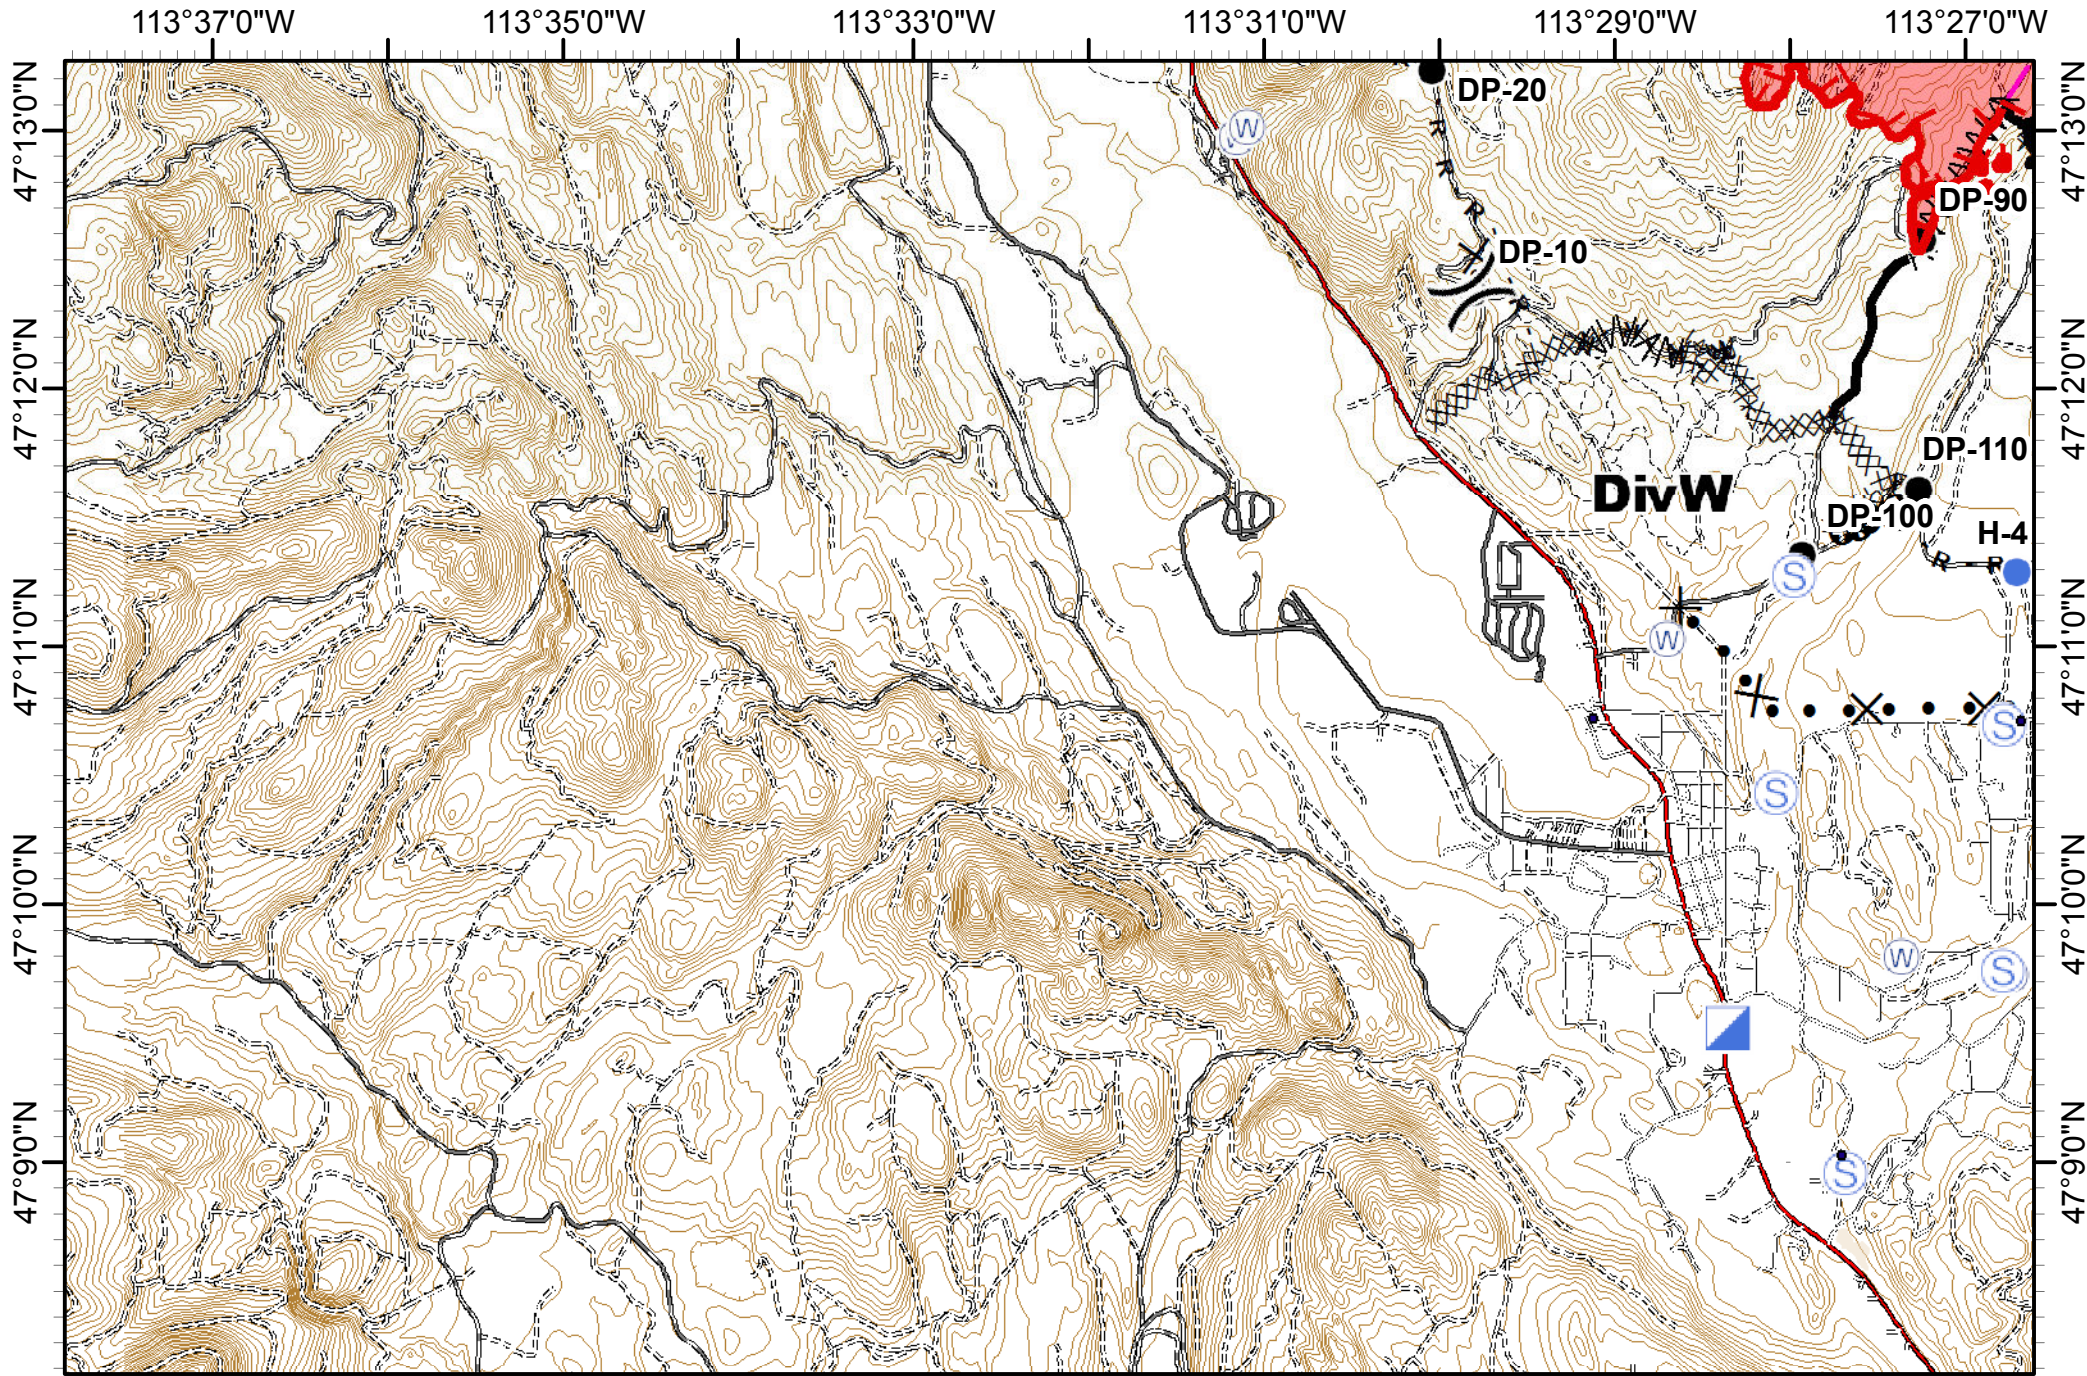

**Rice Ridge Fire
Incident Action Plan**

MT-LNF-001464
08/24/2017
Approx Acres 16,650

MAP 5