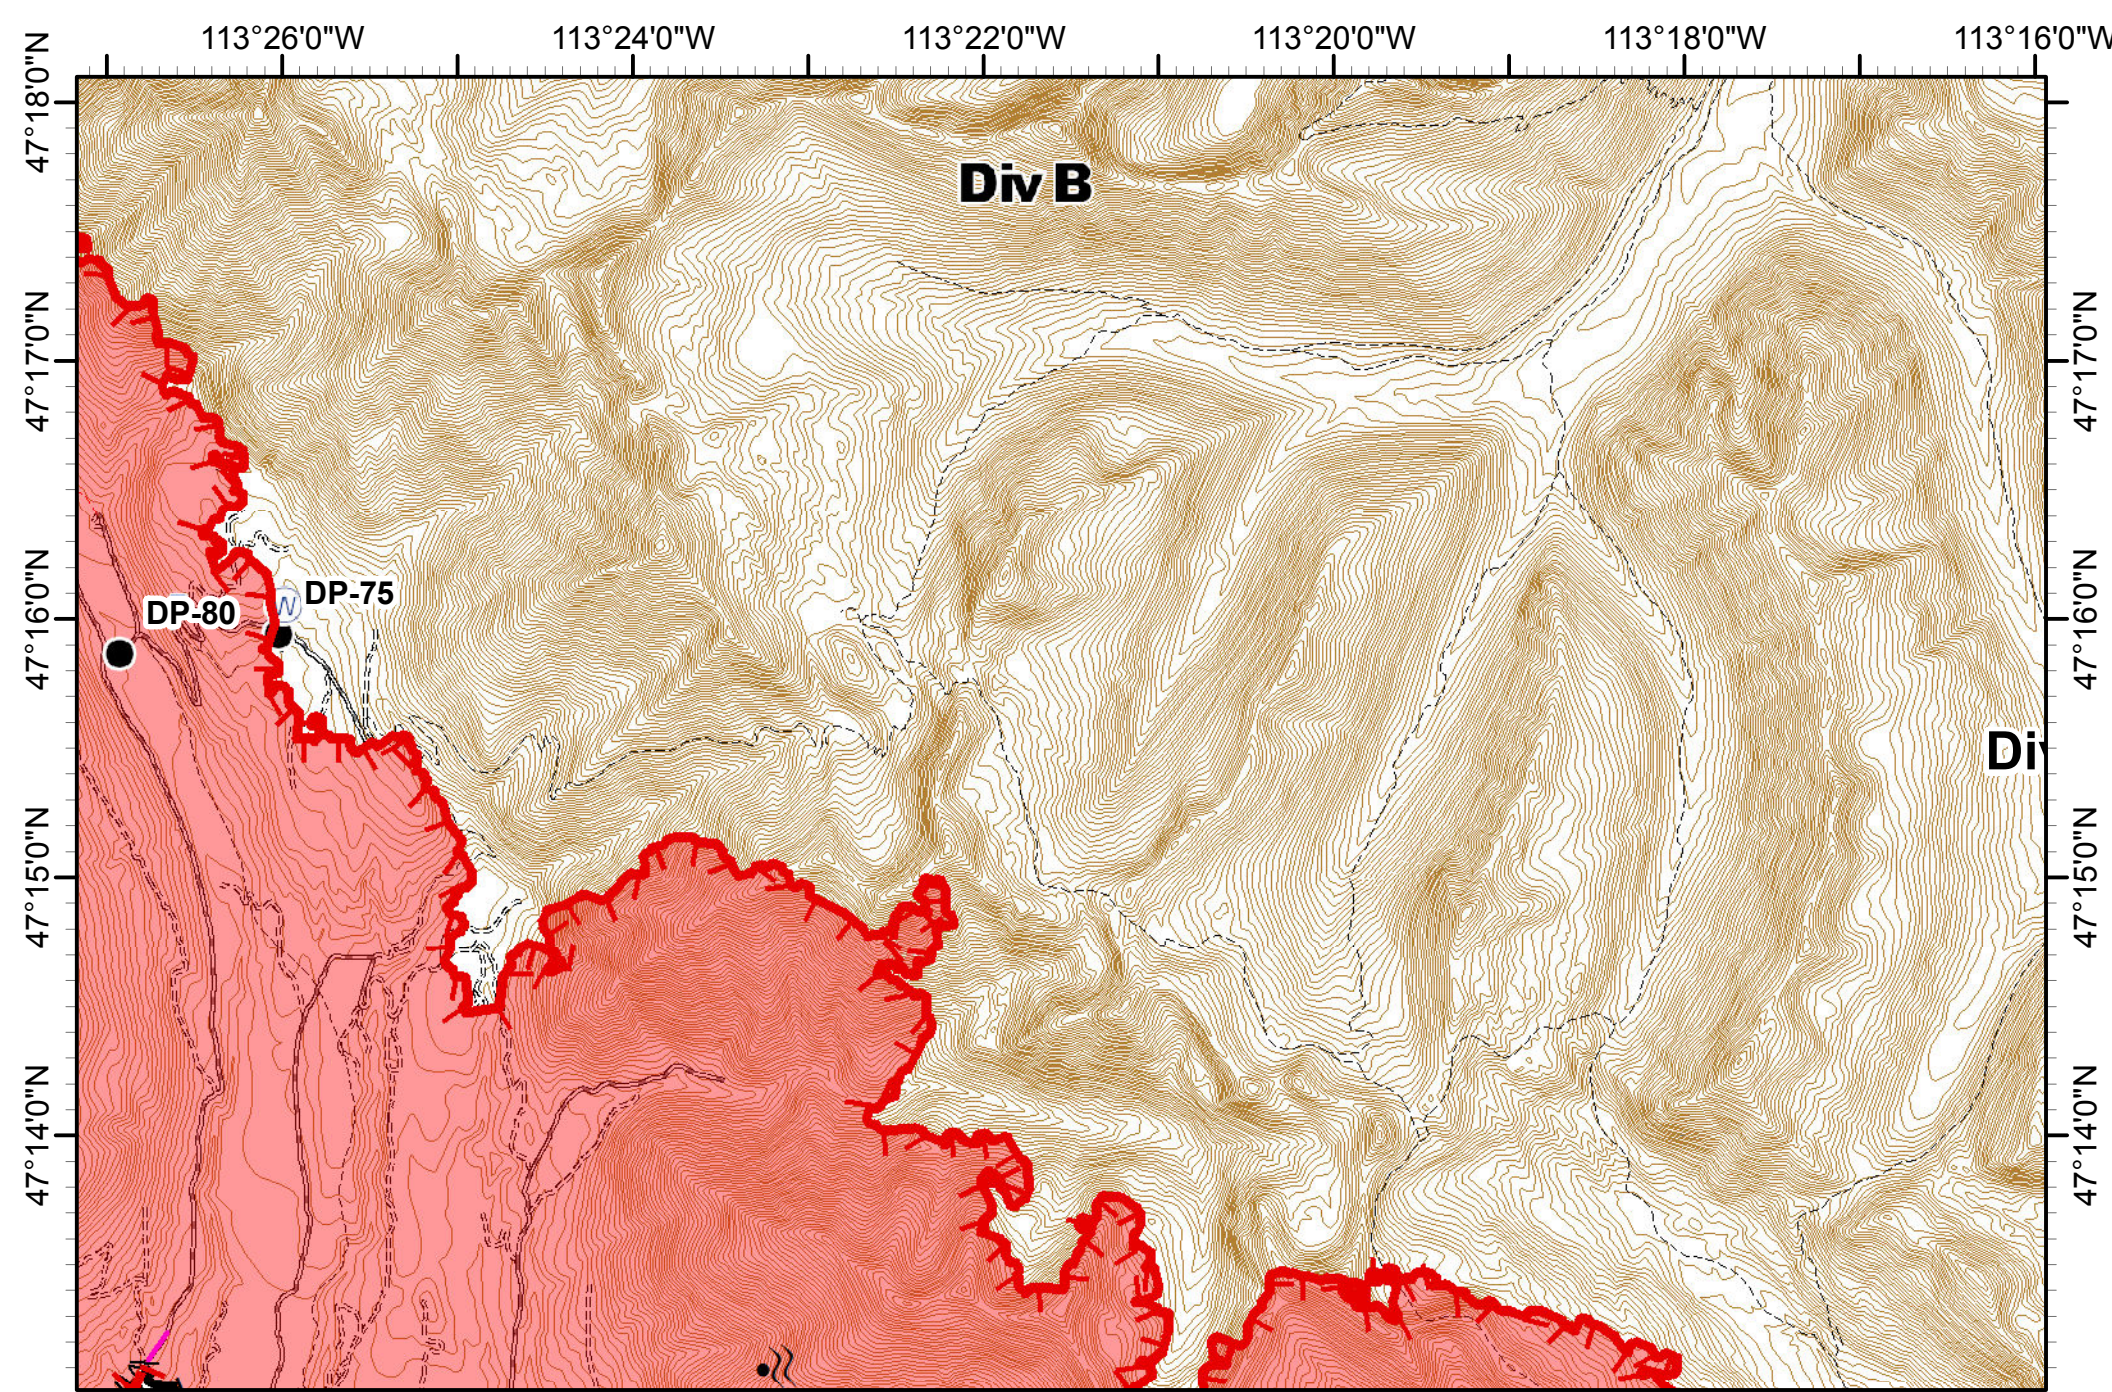

**Rice Ridge Fire
Incident Action Plan**

MT-LNF-001464
08/24/2017
Approx Acres 16,650

MAP 3