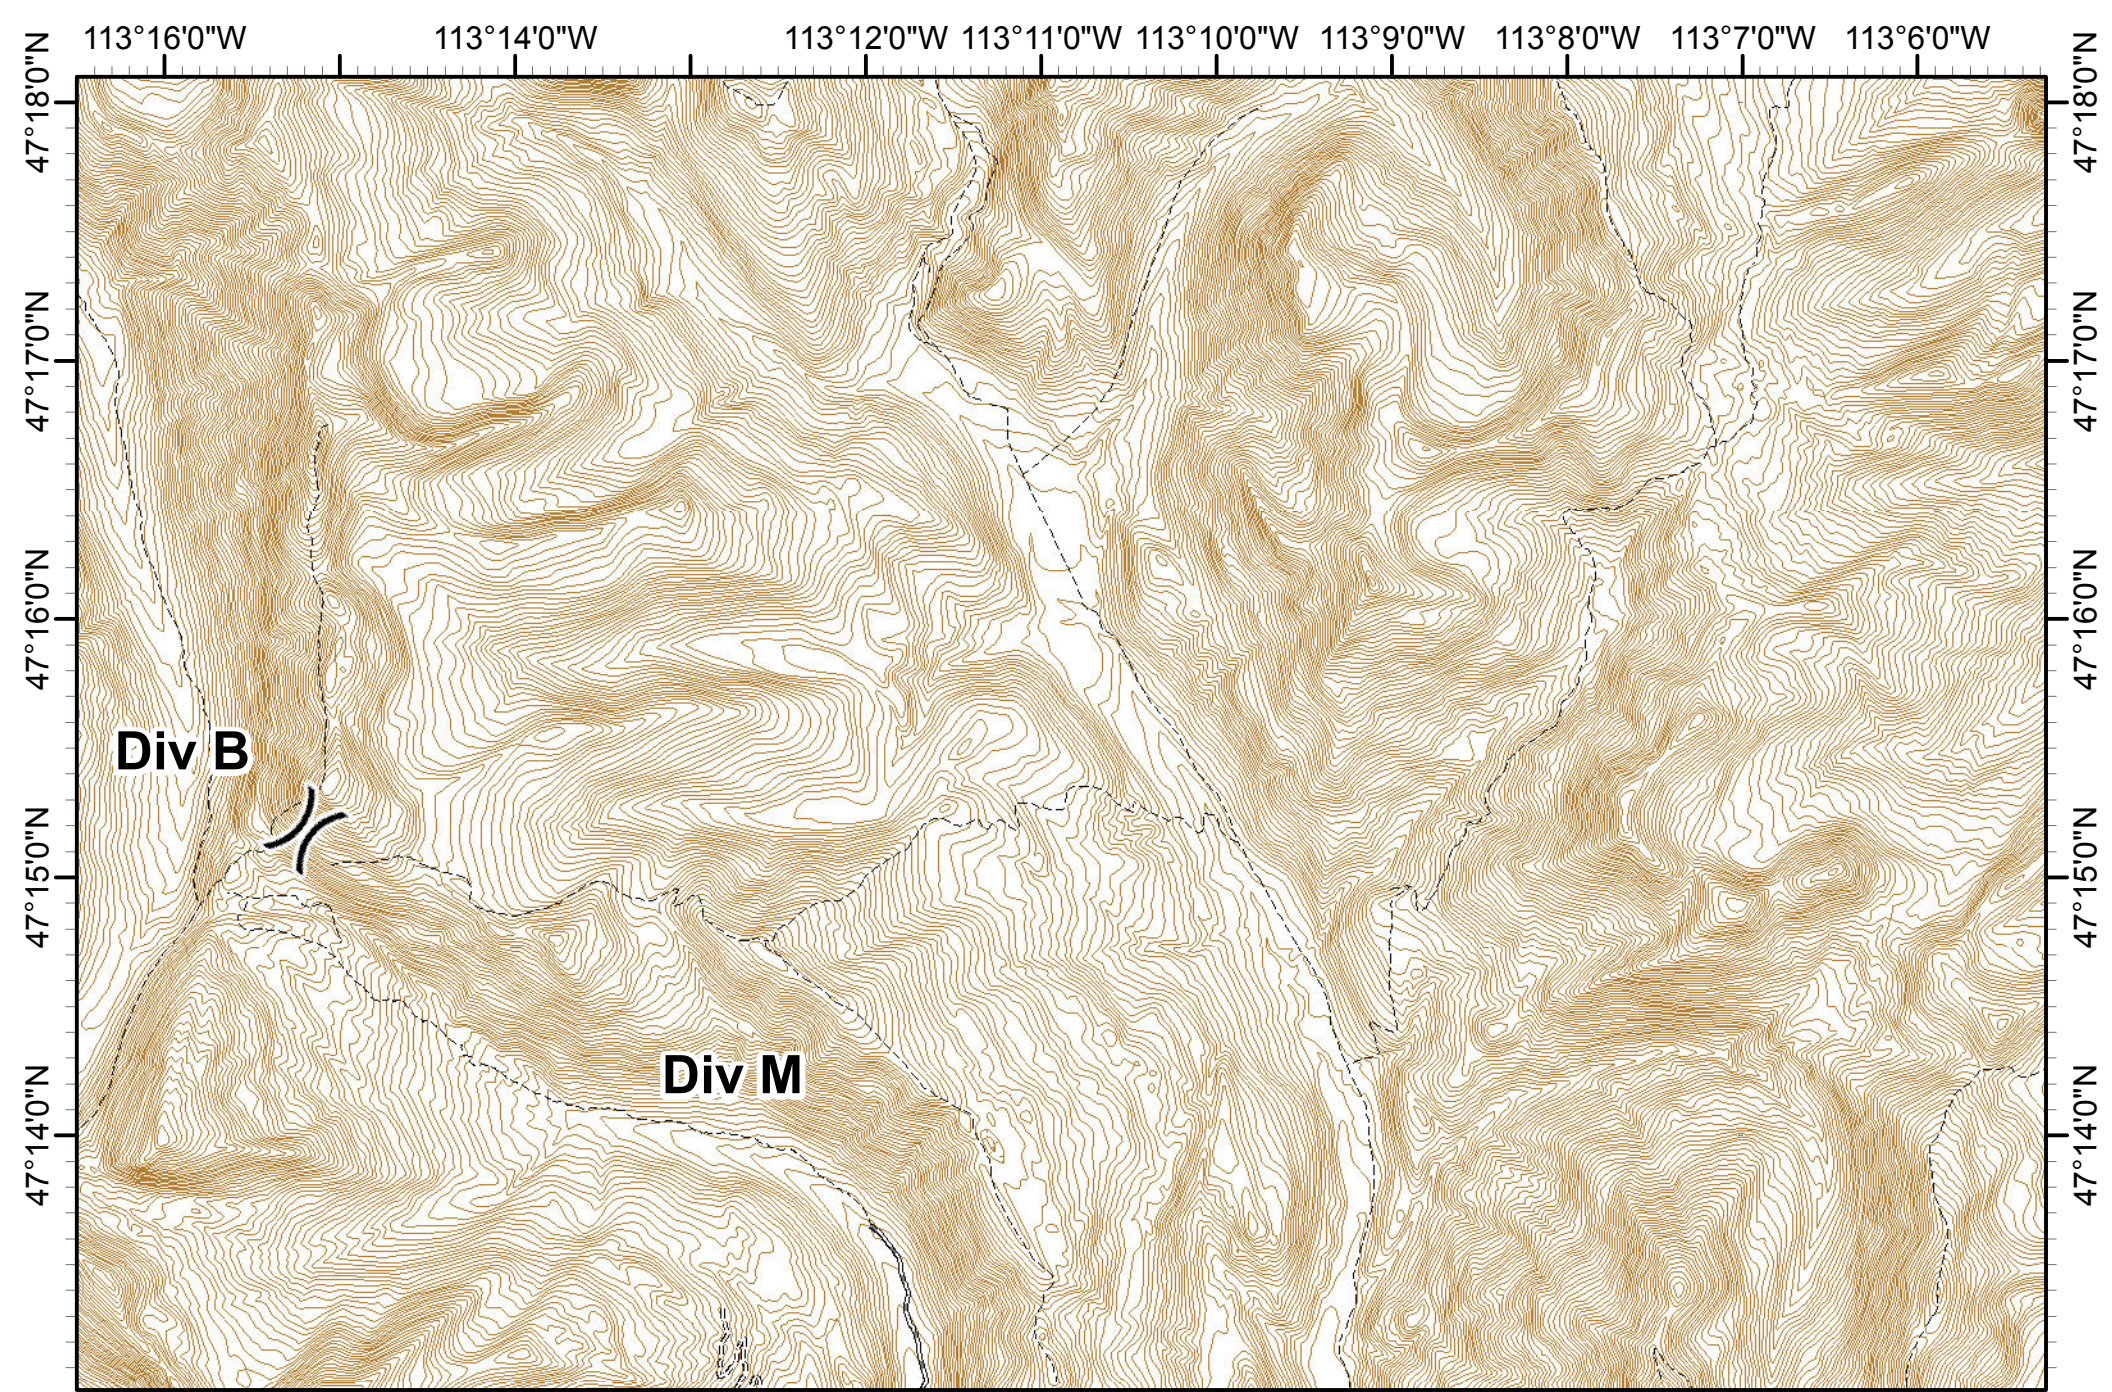

MAP 2

0 0.5 1 Miles

**Rice Ridge Fire
Incident Action Plan**

MT-LNF-001464
08/24/2017
Approx Acres 16,650

MAP 3

0 0.5 1 Miles

**Rice Ridge Fire
Incident Action Plan**

Northern Rockies
Incident Management Team
MT-LNF-001464
08/24/2017
Approx Acres 16,650