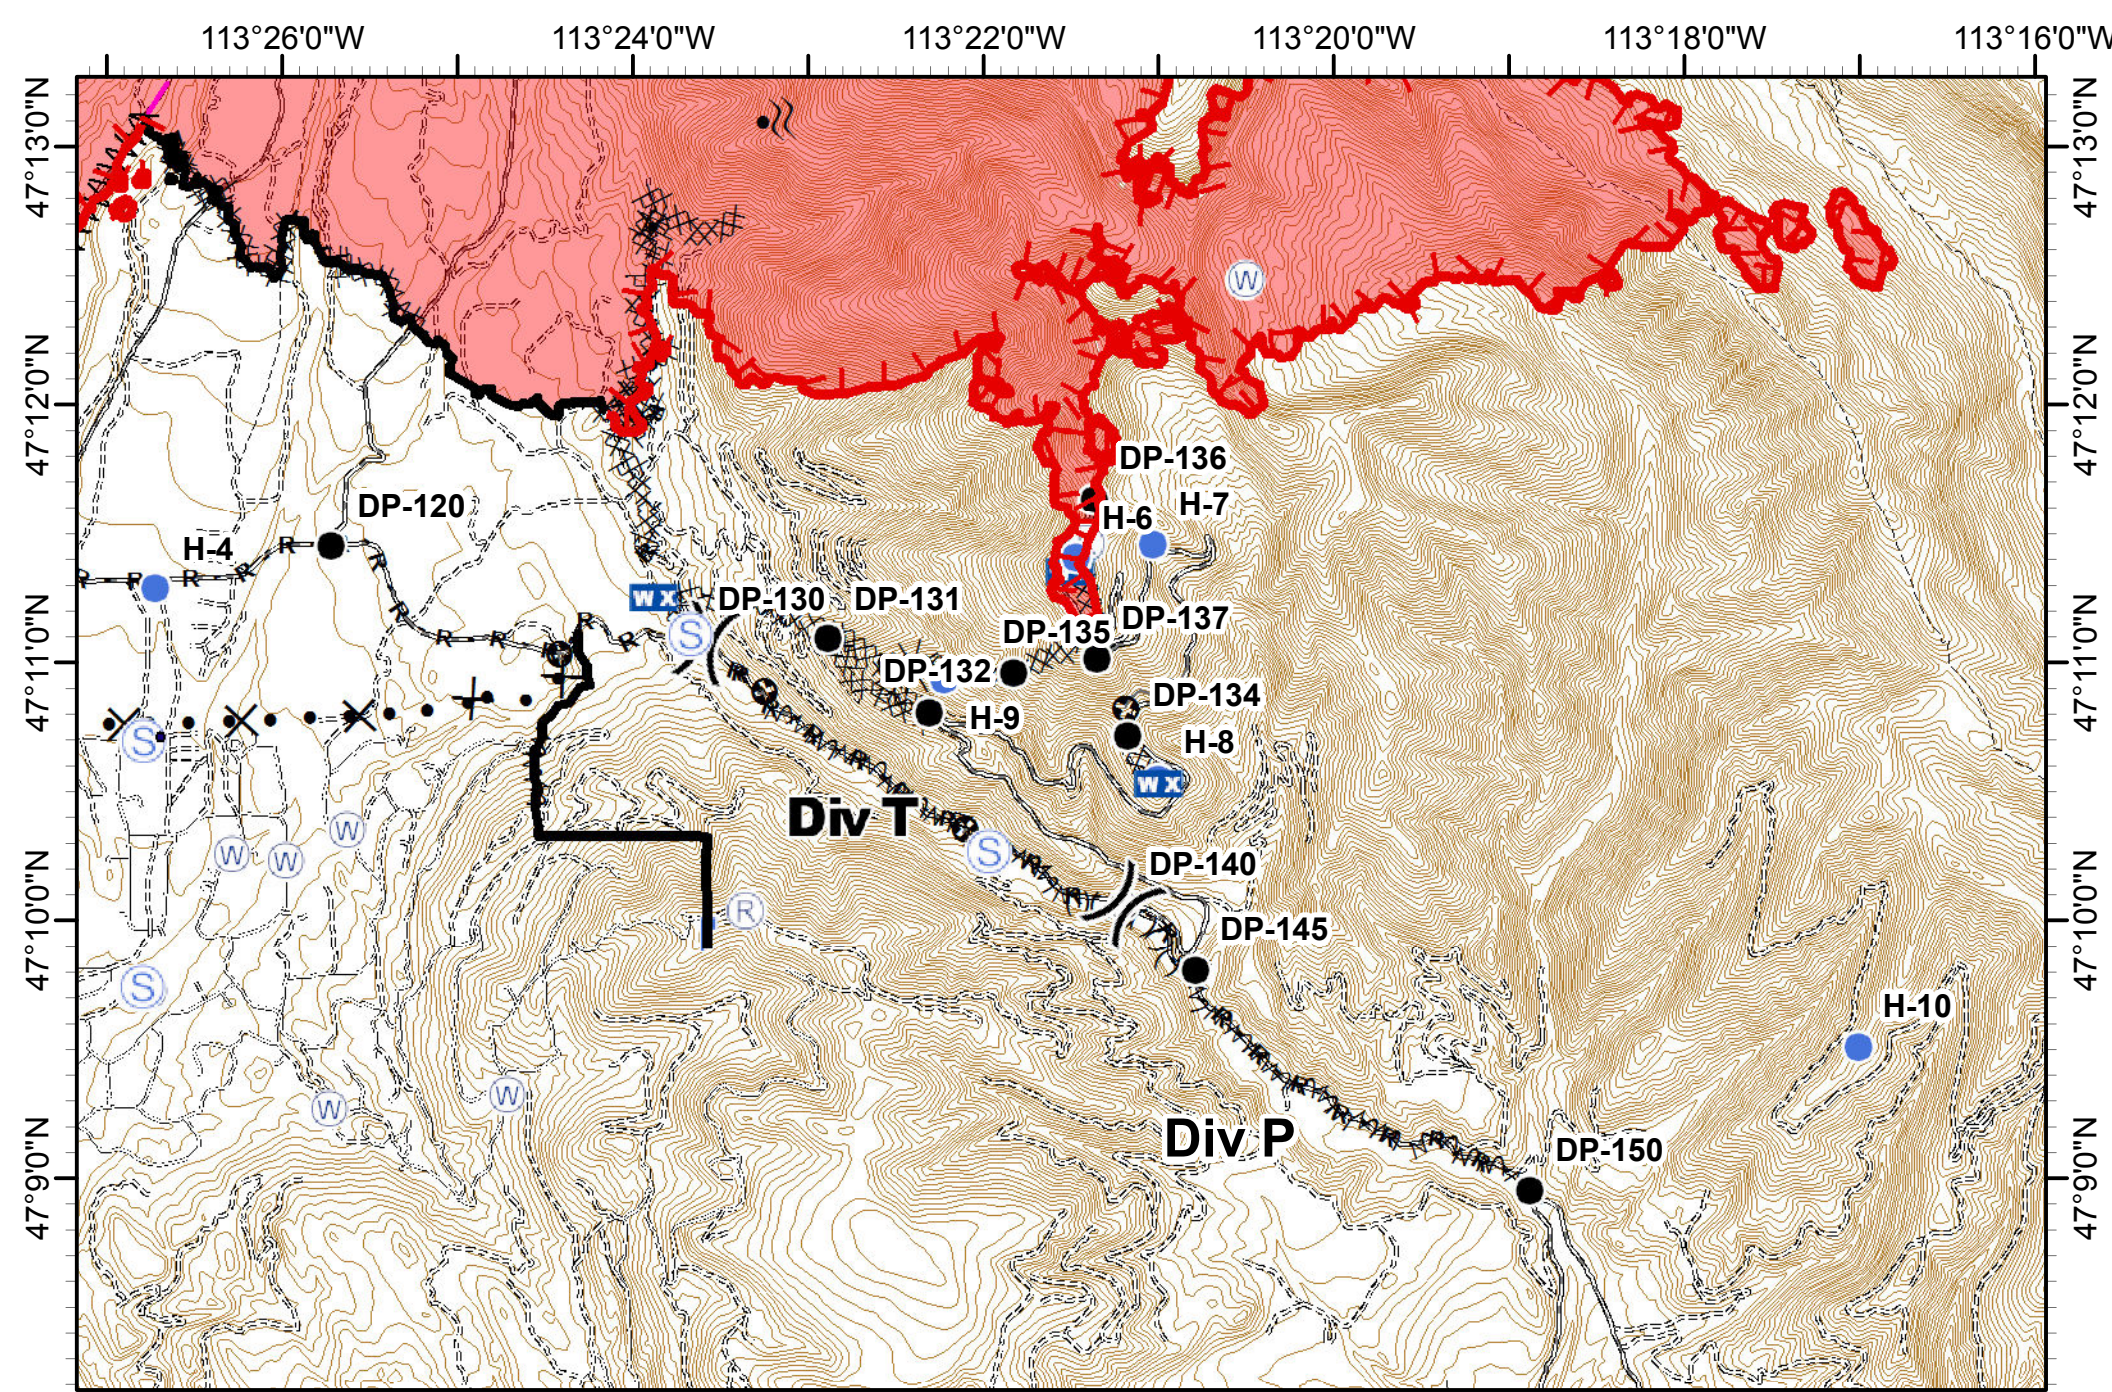

**Rice Ridge Fire
Incident Action Plan**

Northern Rockies
Incident Management Team
MT-LNF-001464
08/24/2017
Approx Acres 16,650

MAP 6