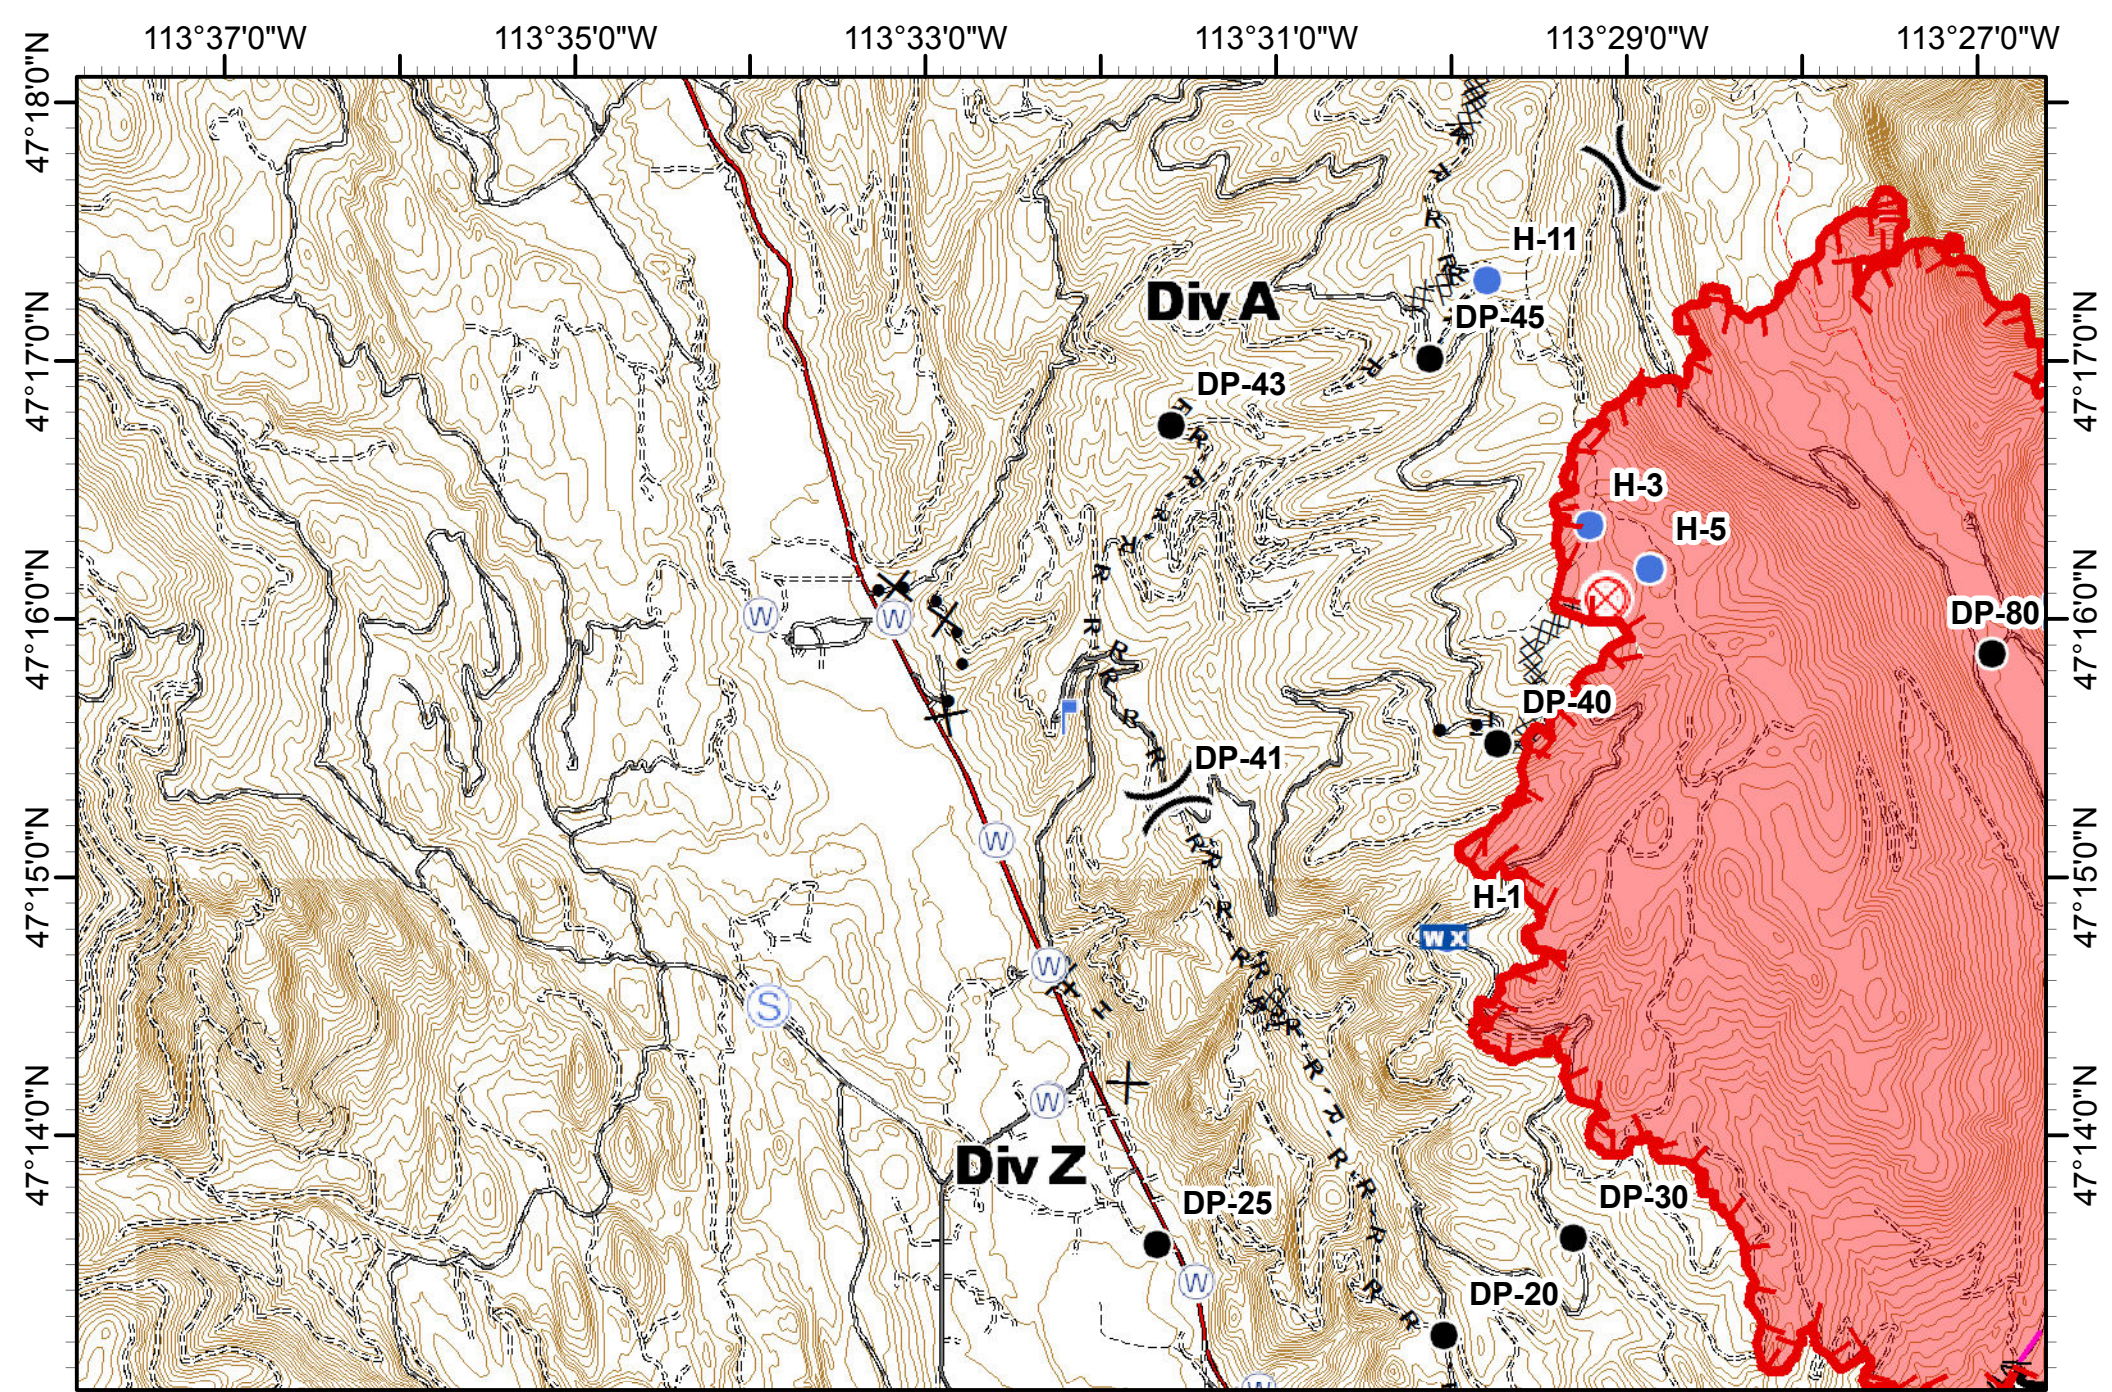

**Rice Ridge Fire
Incident Action Plan**

Northern Rockies
Incident Management Team
MT-LNF-001464
08/24/2017
Approx Acres 16,650

MAP 2