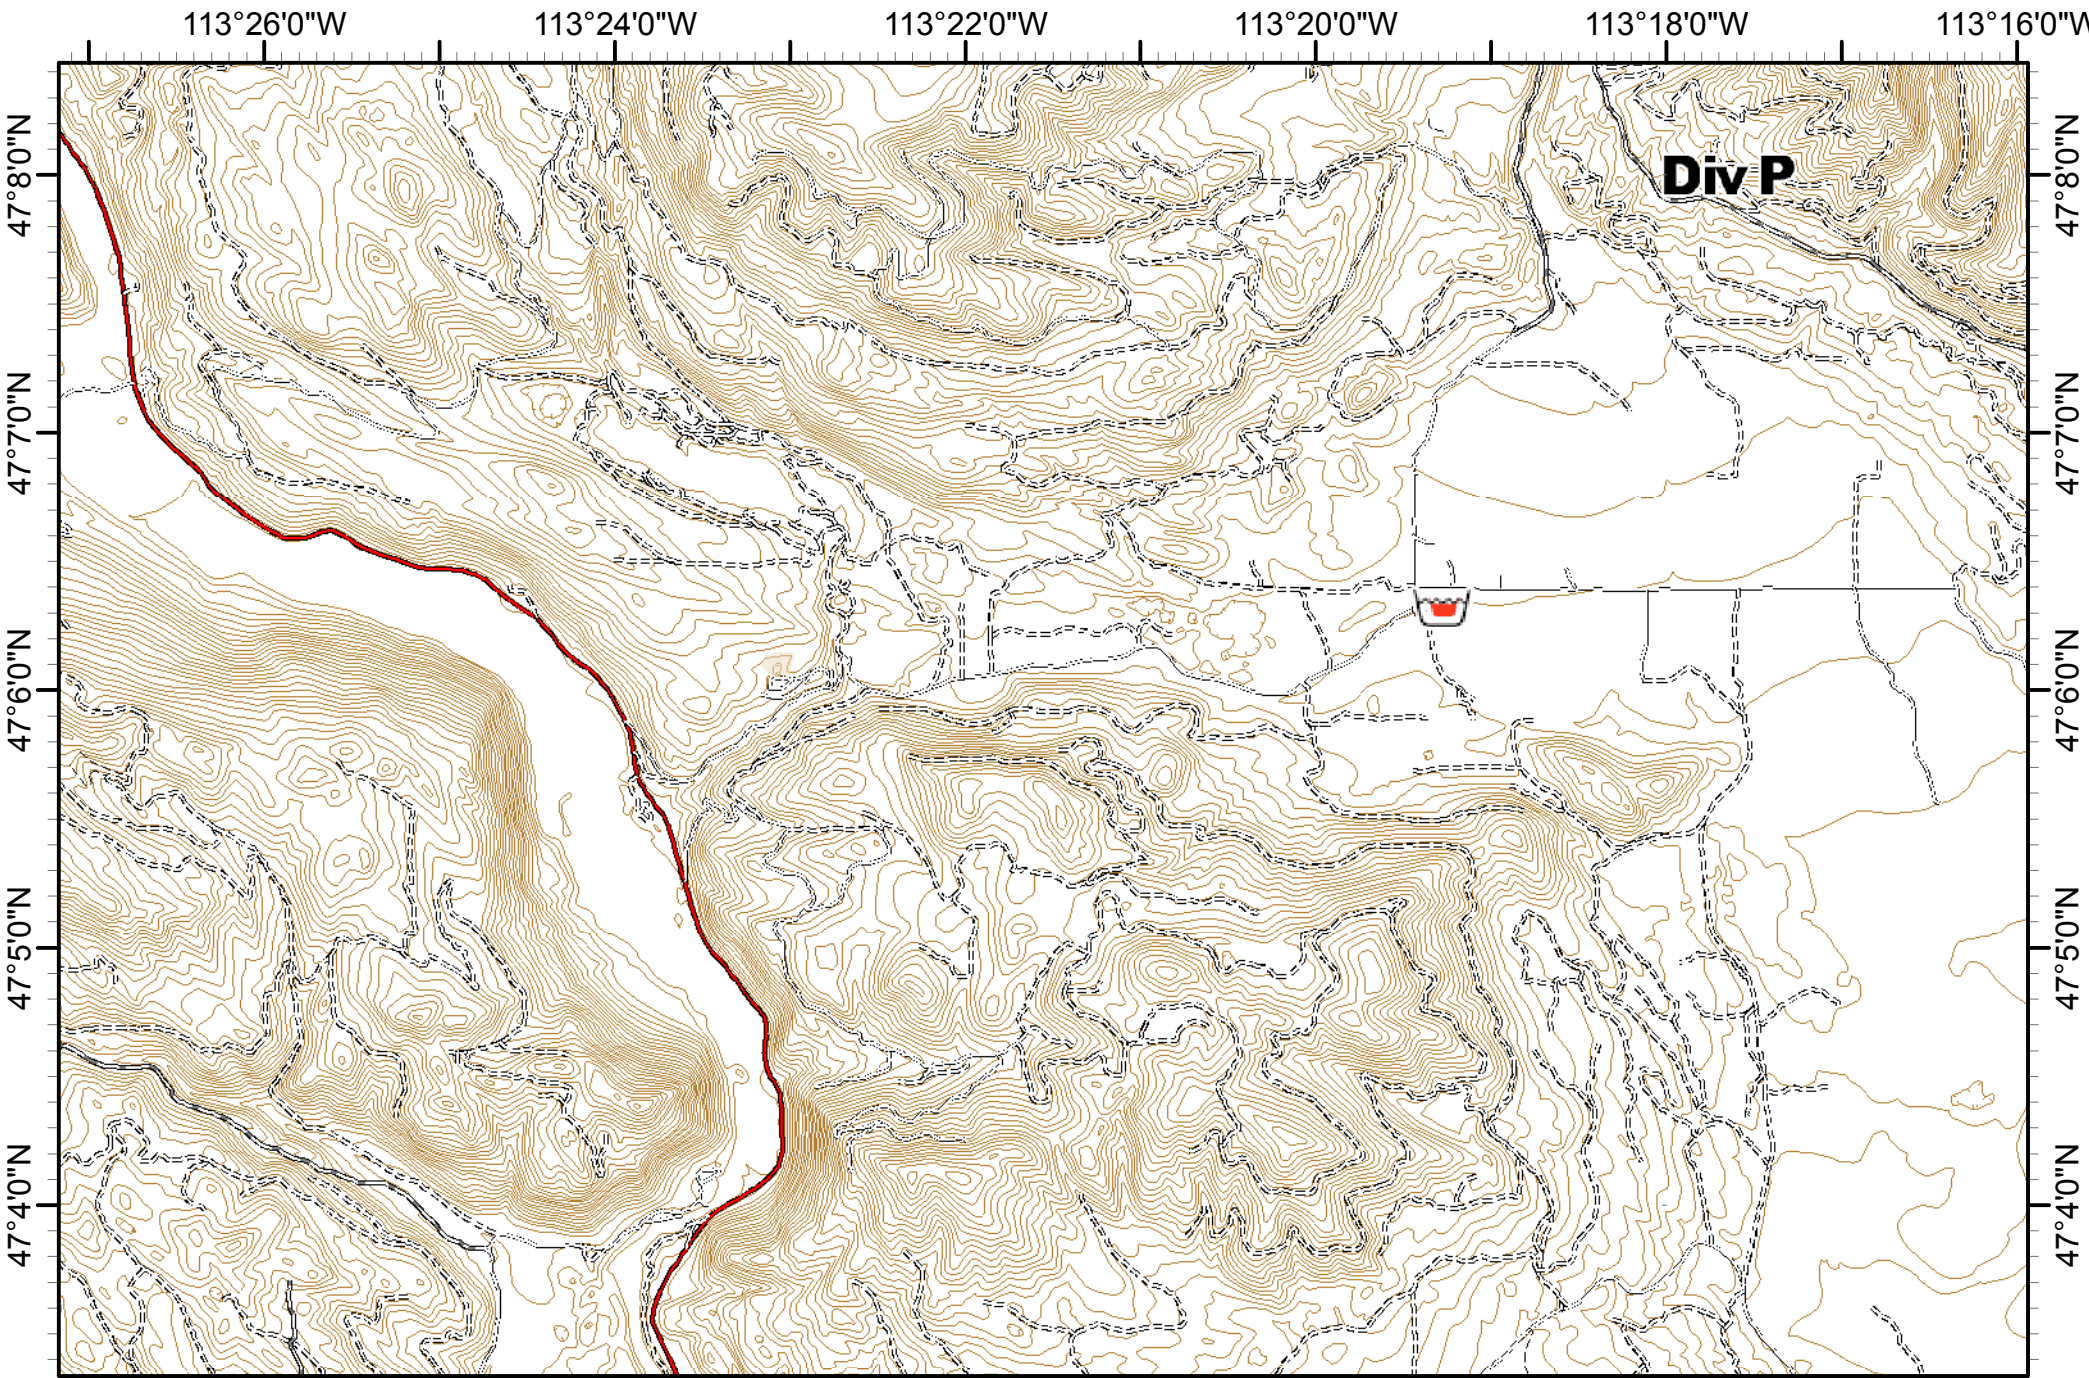

**Rice Ridge Fire
Incident Action Plan**

MT-LNF-001464
08/24/2017
Approx Acres 16,650

MAP 8