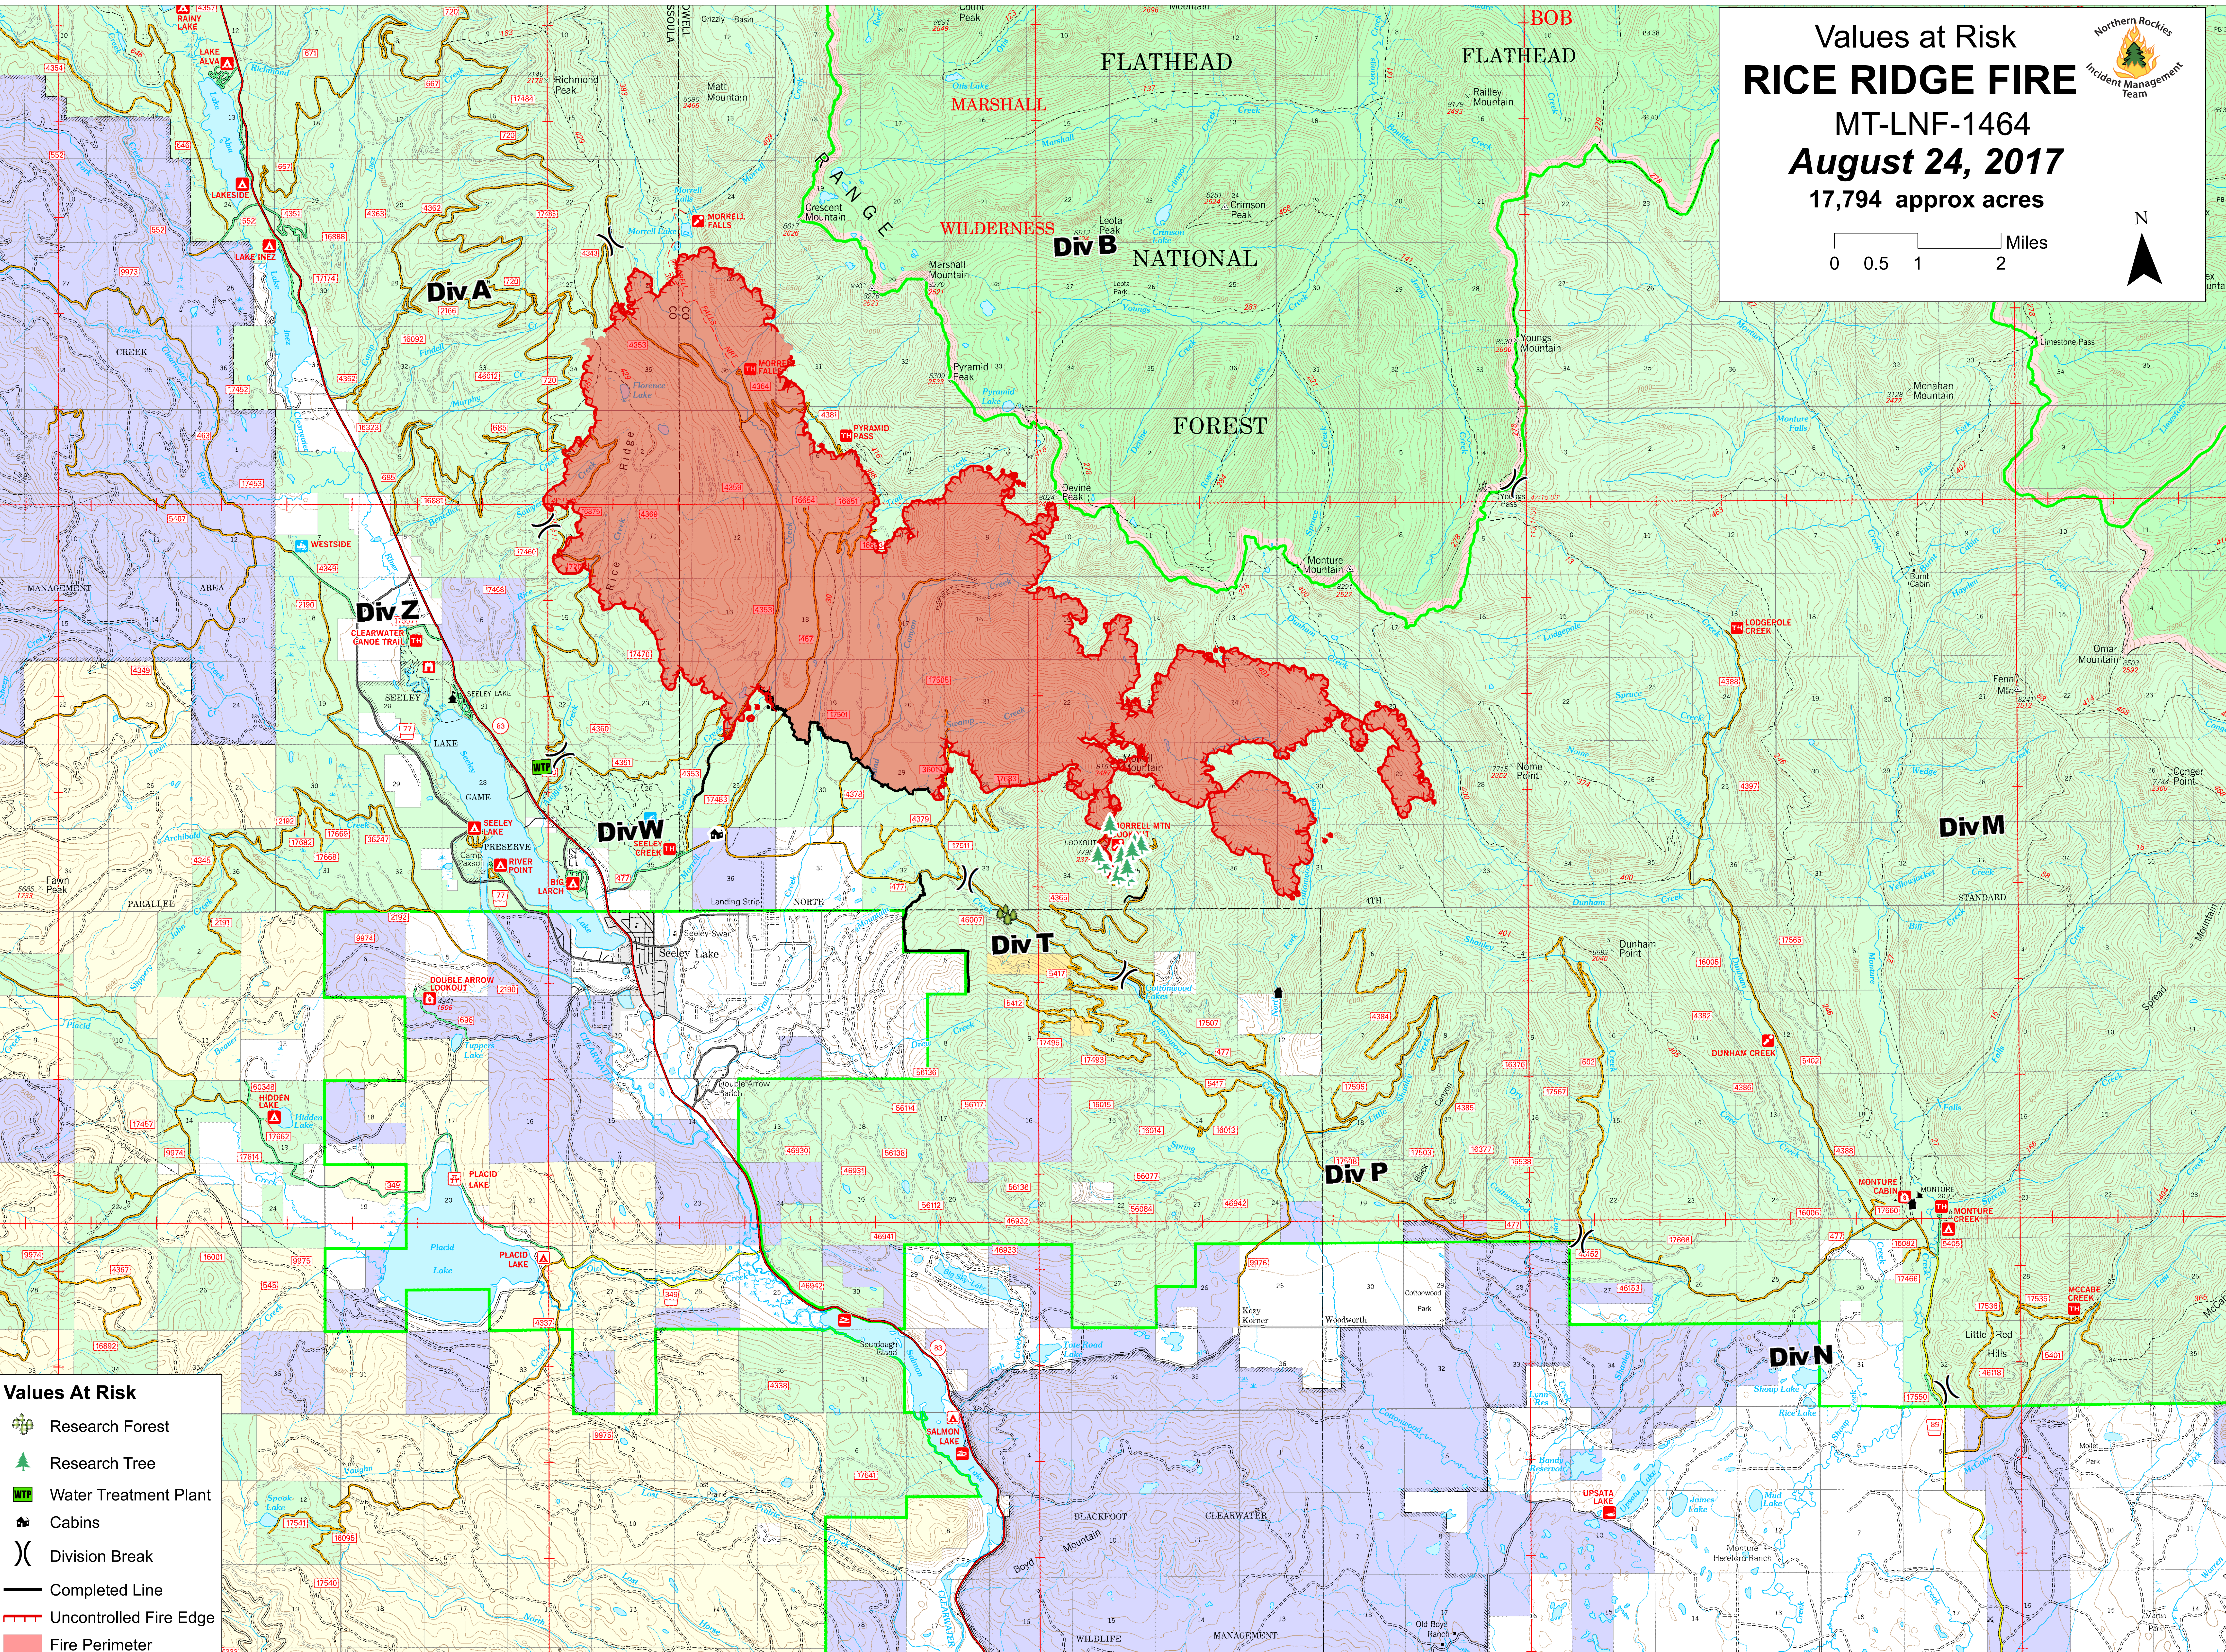

Values at Risk  
**RICE RIDGE FIRE**  
 MT-LNF-1464  
**August 24, 2017**  
 17,794 approx acres

N

- Values At Risk**
- Research Forest
  - Research Tree
  - Water Treatment Plant
  - Cabins
  - Division Break
  - Completed Line
  - Uncontrolled Fire Edge
  - Fire Perimeter