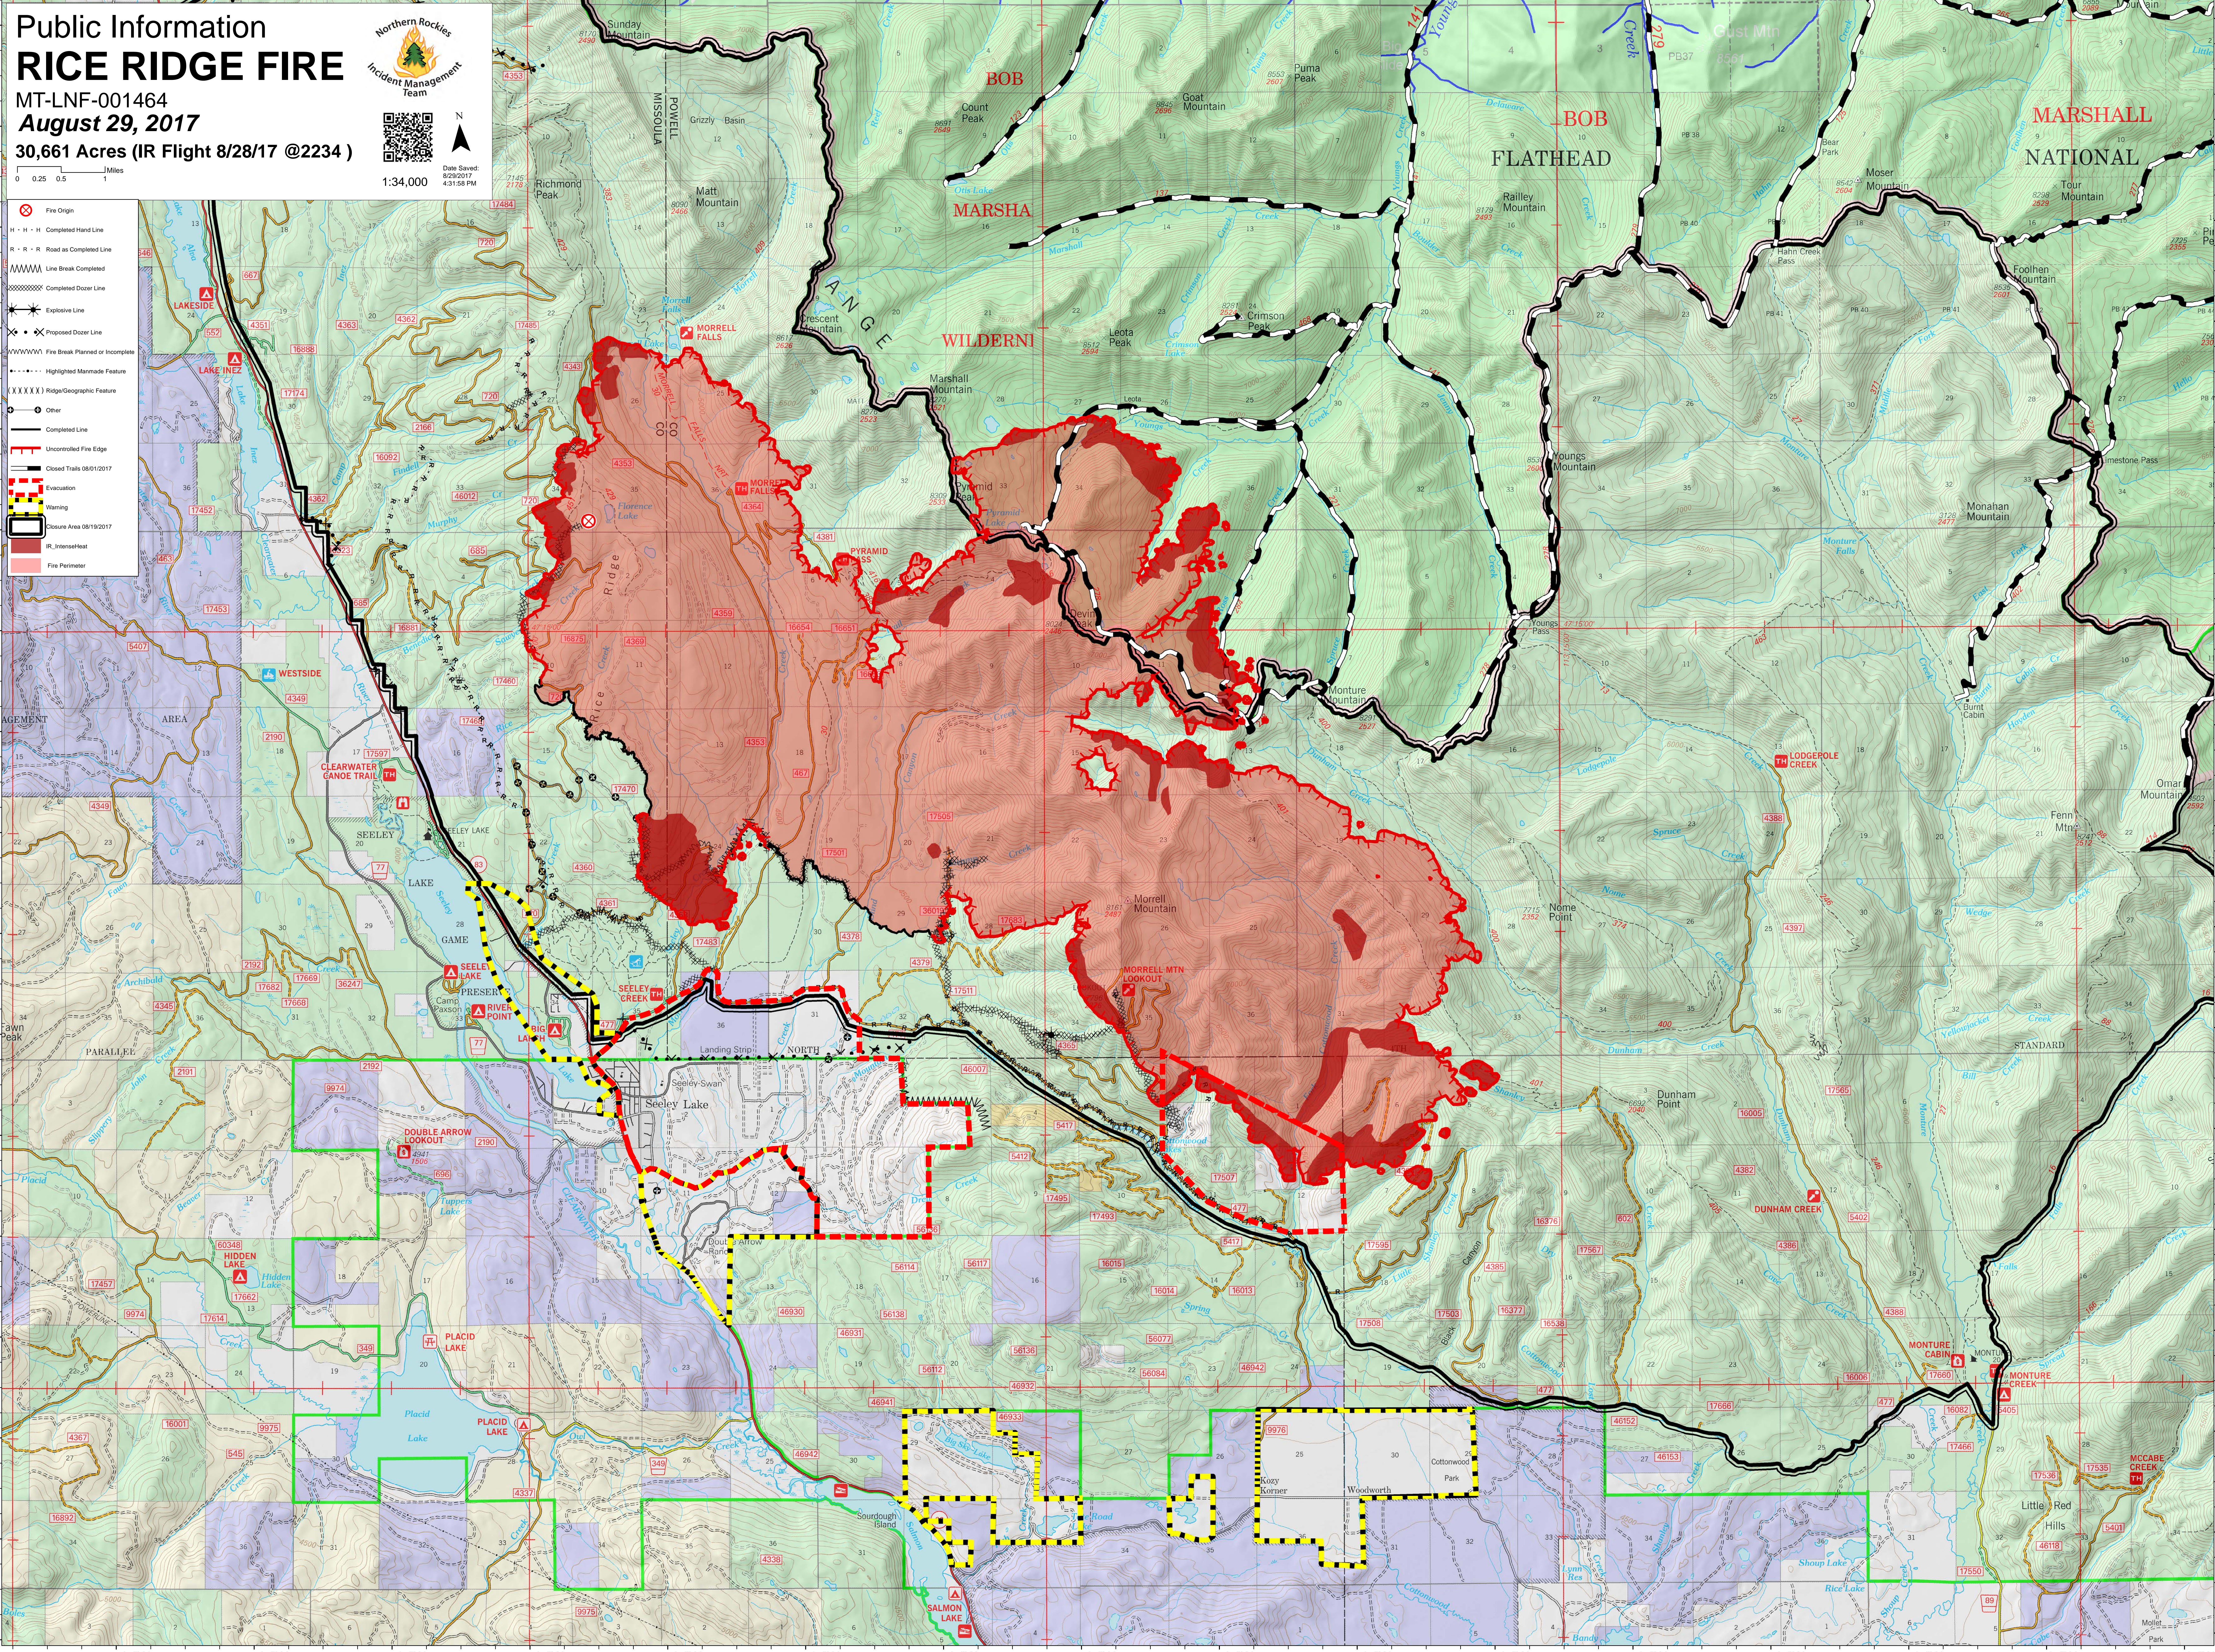

Public Information RICE RIDGE FIRE

MT-LNF-001464
August 29, 2017
30,661 Acres (IR Flight 8/28/17 @2234)

- Fire Origin
- Completed Hand Line
- Road as Completed Line
- Line Break Completed
- Completed Dozer Line
- Explosive Line
- Proposed Dozer Line
- Fire Break Planned or Incomplete
- Highlighted Manmade Feature
- Ridge/Geographic Feature
- Other
- Completed Line
- Uncontrolled Fire Edge
- Closed Trails 08/01/2017
- Evacuation
- Warning
- Closure Area 08/19/2017
- IR Intense Heat
- Fire Perimeter

113°36'0"W 113°34'0"W 113°32'0"W 113°30'0"W 113°28'0"W 113°26'0"W 113°24'0"W 113°22'0"W 113°20'0"W 113°18'0"W 113°16'0"W 113°14'0"W 113°12'0"W 113°10'0"W 113°8'0"W 113°6'0"W

47°21'0"N 47°20'0"N 47°19'0"N 47°18'0"N 47°17'0"N 47°16'0"N 47°15'0"N 47°14'0"N 47°13'0"N 47°12'0"N 47°11'0"N 47°10'0"N 47°9'0"N 47°8'0"N 47°7'0"N 47°6'0"N