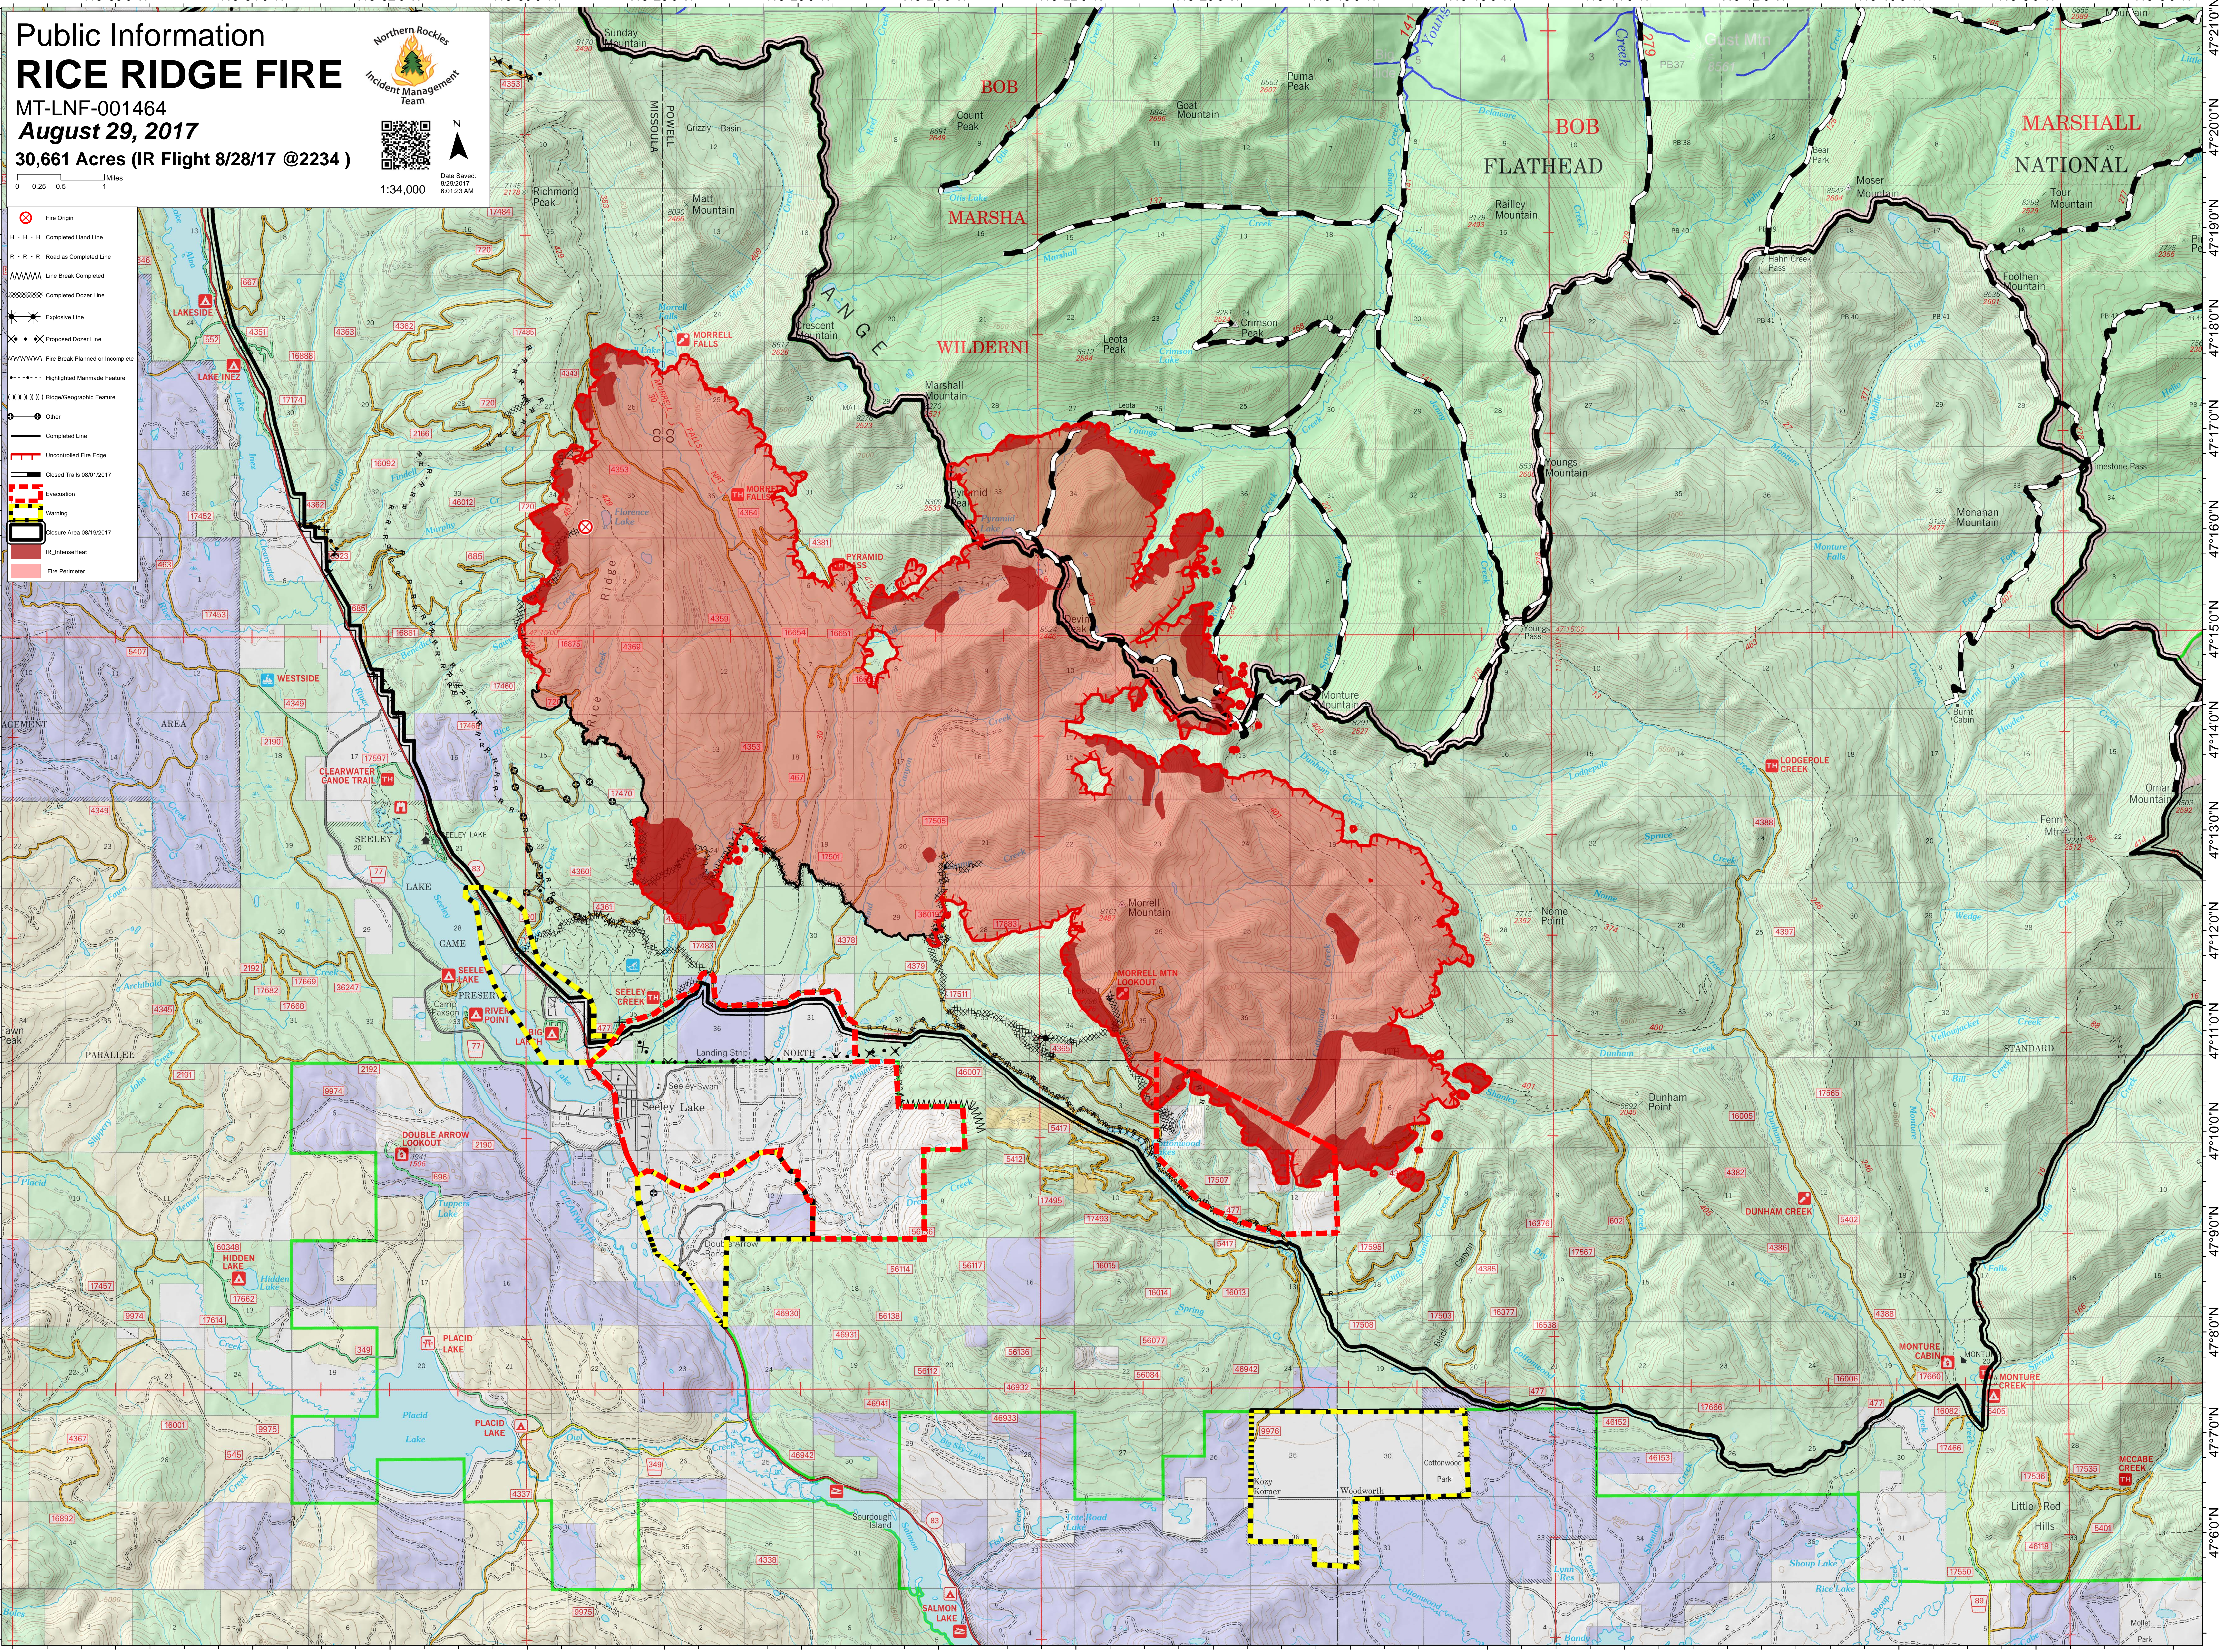

# Public Information RICE RIDGE FIRE

MT-LNF-001464  
August 29, 2017  
30,661 Acres (IR Flight 8/28/17 @2234)

- Fire Origin
- Completed Hand Line
- Road as Completed Line
- Line Break Completed
- Completed Dozer Line
- Explosive Line
- Proposed Dozer Line
- Fire Break Planned or Incomplete
- Highlighted Manmade Feature
- Ridge/Geographic Feature
- Other
- Completed Line
- Uncontrolled Fire Edge
- Closed Trails 08/01/2017
- Evacuation
- Warning
- Closure Area 08/19/2017
- IR Intense Heat
- Fire Perimeter

113°36'0"W 113°34'0"W 113°32'0"W 113°30'0"W 113°28'0"W 113°26'0"W 113°24'0"W 113°22'0"W 113°20'0"W 113°18'0"W 113°16'0"W 113°14'0"W 113°12'0"W 113°10'0"W 113°8'0"W 113°6'0"W

47°21'0"N 47°20'0"N 47°19'0"N 47°18'0"N 47°17'0"N 47°16'0"N 47°15'0"N 47°14'0"N 47°13'0"N 47°12'0"N 47°11'0"N 47°10'0"N 47°9'0"N 47°8'0"N 47°7'0"N 47°6'0"N