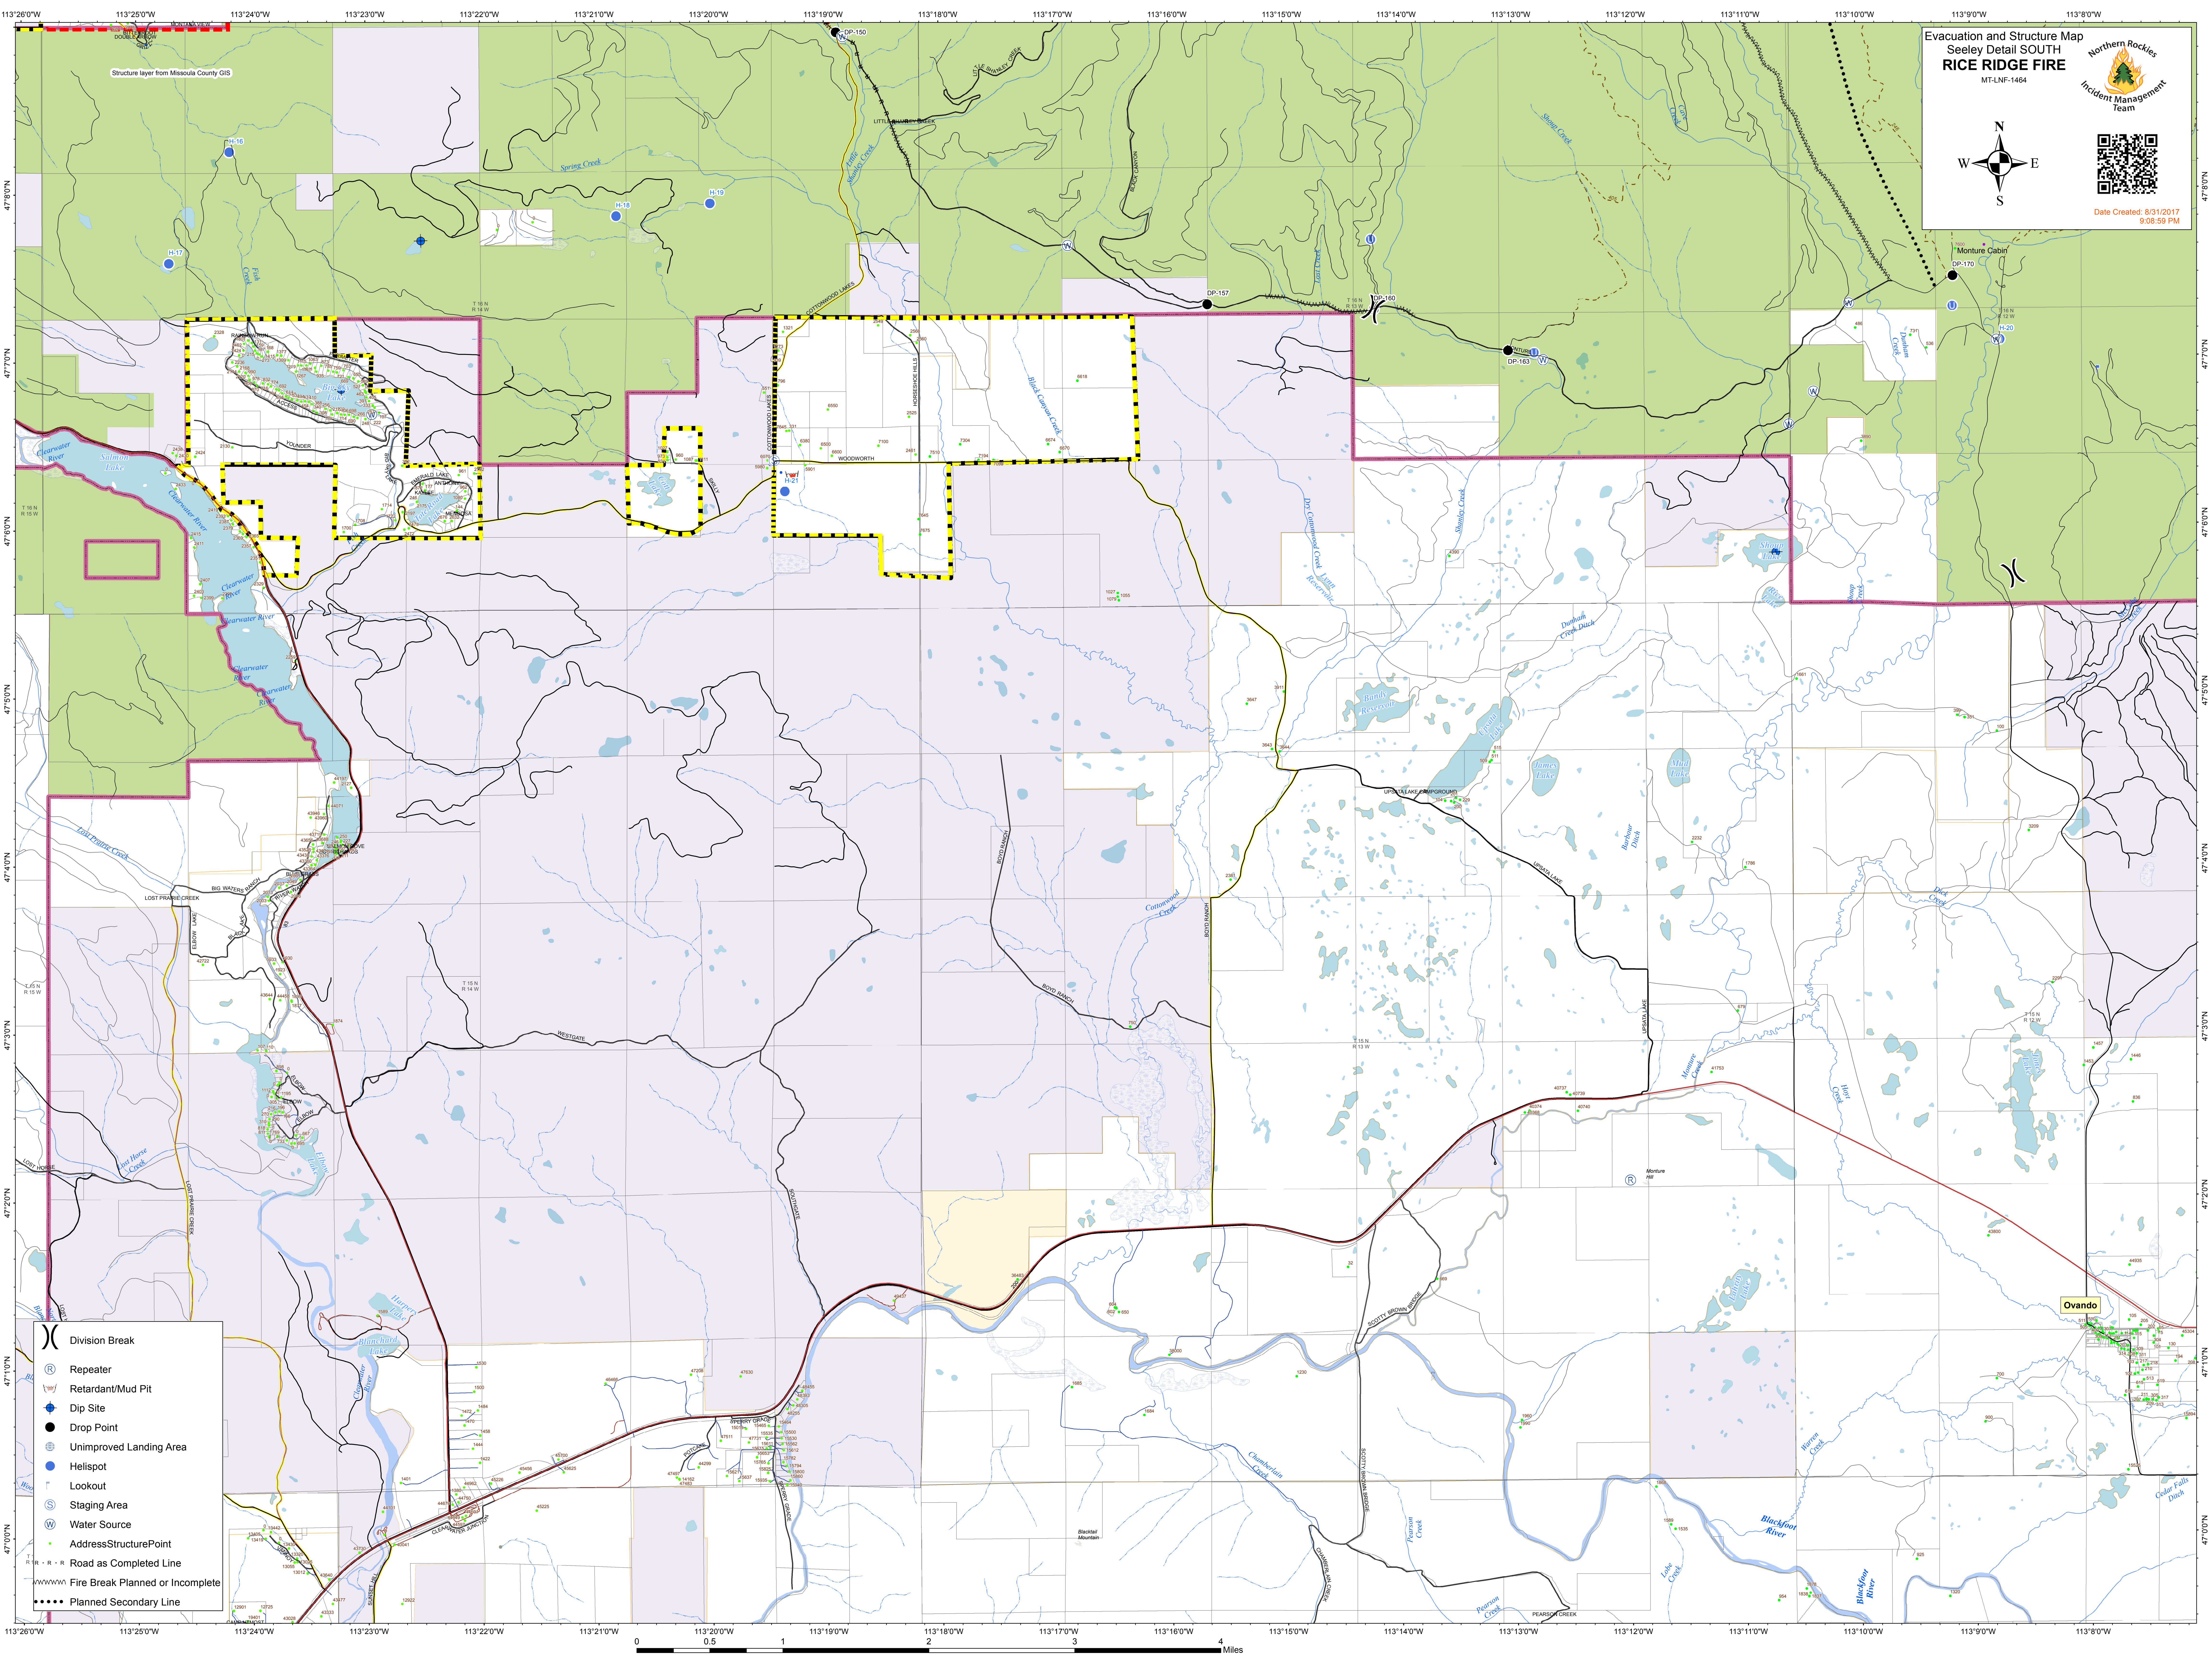

Evacuation and Structure Map
 Seeley Detail SOUTH
RICE RIDGE FIRE
 MT-LNF-1484

Date Created: 8/31/2017
 9:08:59 PM

- () Division Break
- (R) Repeater
- (M) Retardant/Mud Pit
- (D) Dip Site
- (●) Drop Point
- (L) Unimproved Landing Area
- (H) Helispot
- (O) Lookout
- (S) Staging Area
- (W) Water Source
- (A) AddressStructurePoint
- (---) Road as Completed Line
- (---) Fire Break Planned or Incomplete
- (---) Planned Secondary Line