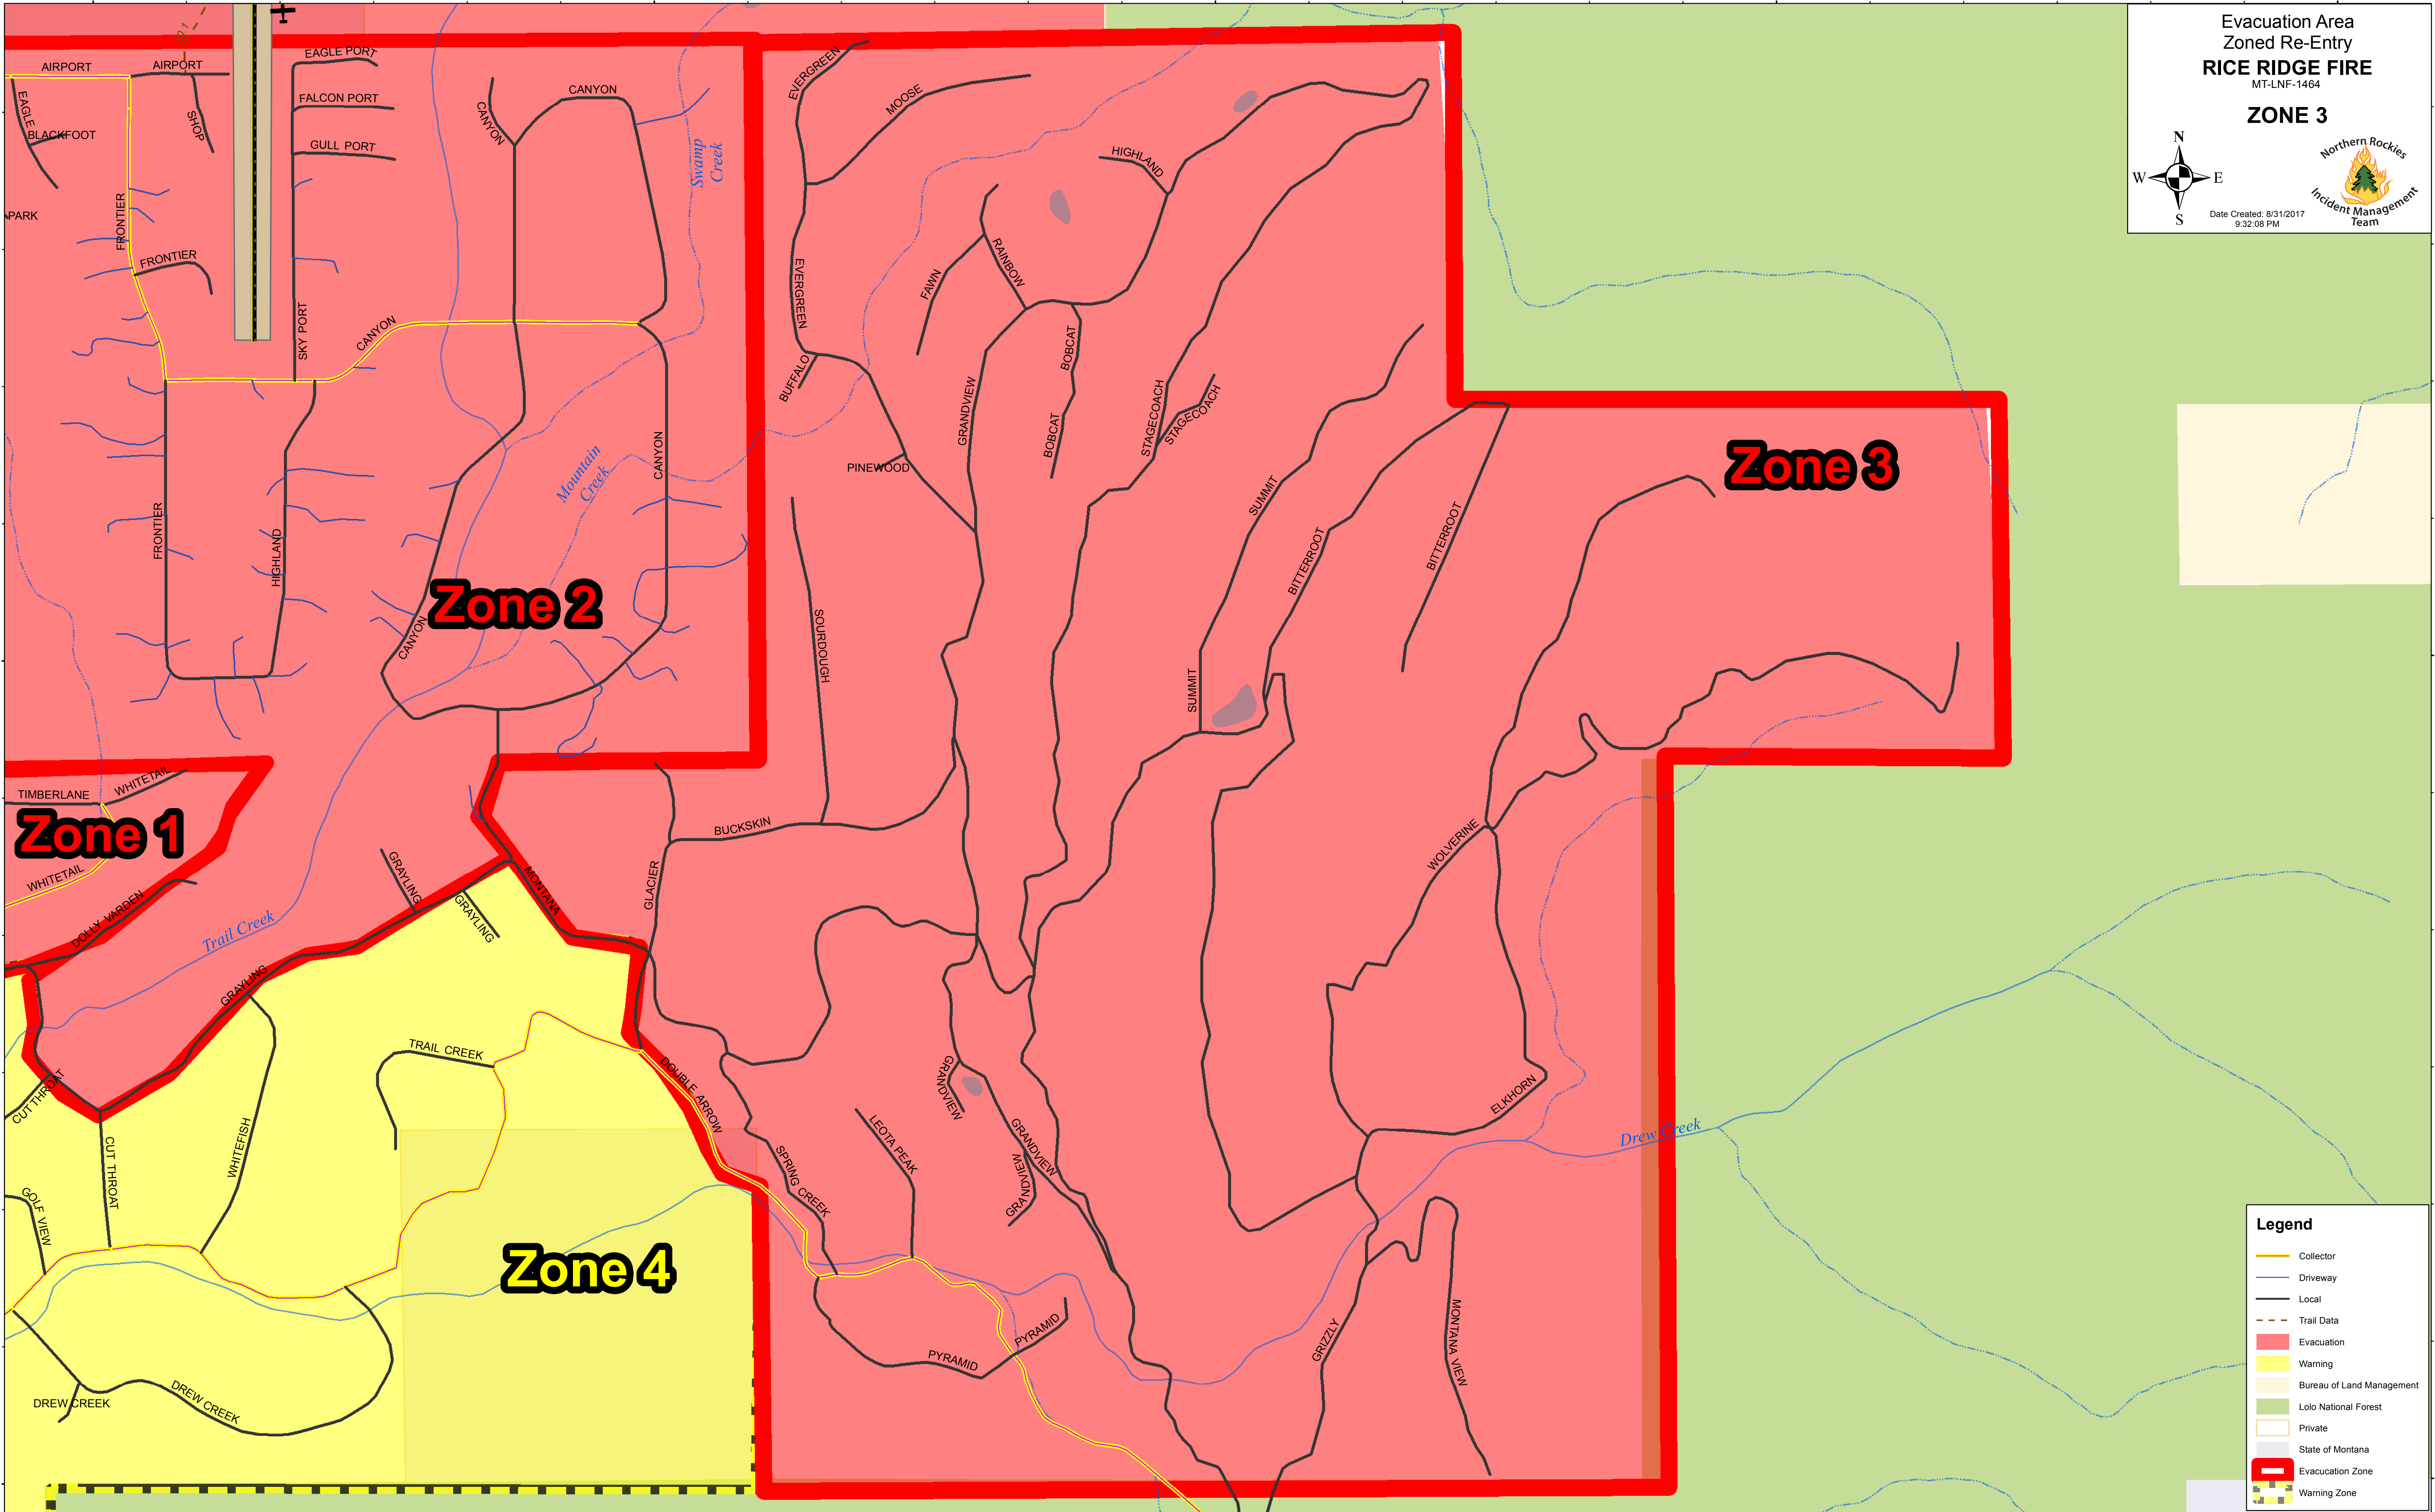

Evacuation Area
Zoned Re-Entry
RICE RIDGE FIRE
MT-LNF-1464

ZONE 3

Date Created: 8/31/2017
9:32:08 PM

Zone 1

Zone 2

Zone 3

Zone 4

Legend	
	Collector
	Driveway
	Local
	Trail Data
	Evacuation
	Warning
	Bureau of Land Management
	Lolo National Forest
	Private
	State of Montana
	Evacuation Zone
	Warning Zone

113°27'0"W 113°26'0"W 113°25'0"W 113°24'0"W 113°23'0"W

47°9'0"N

47°9'0"N

47°10'0"N

47°10'0"N