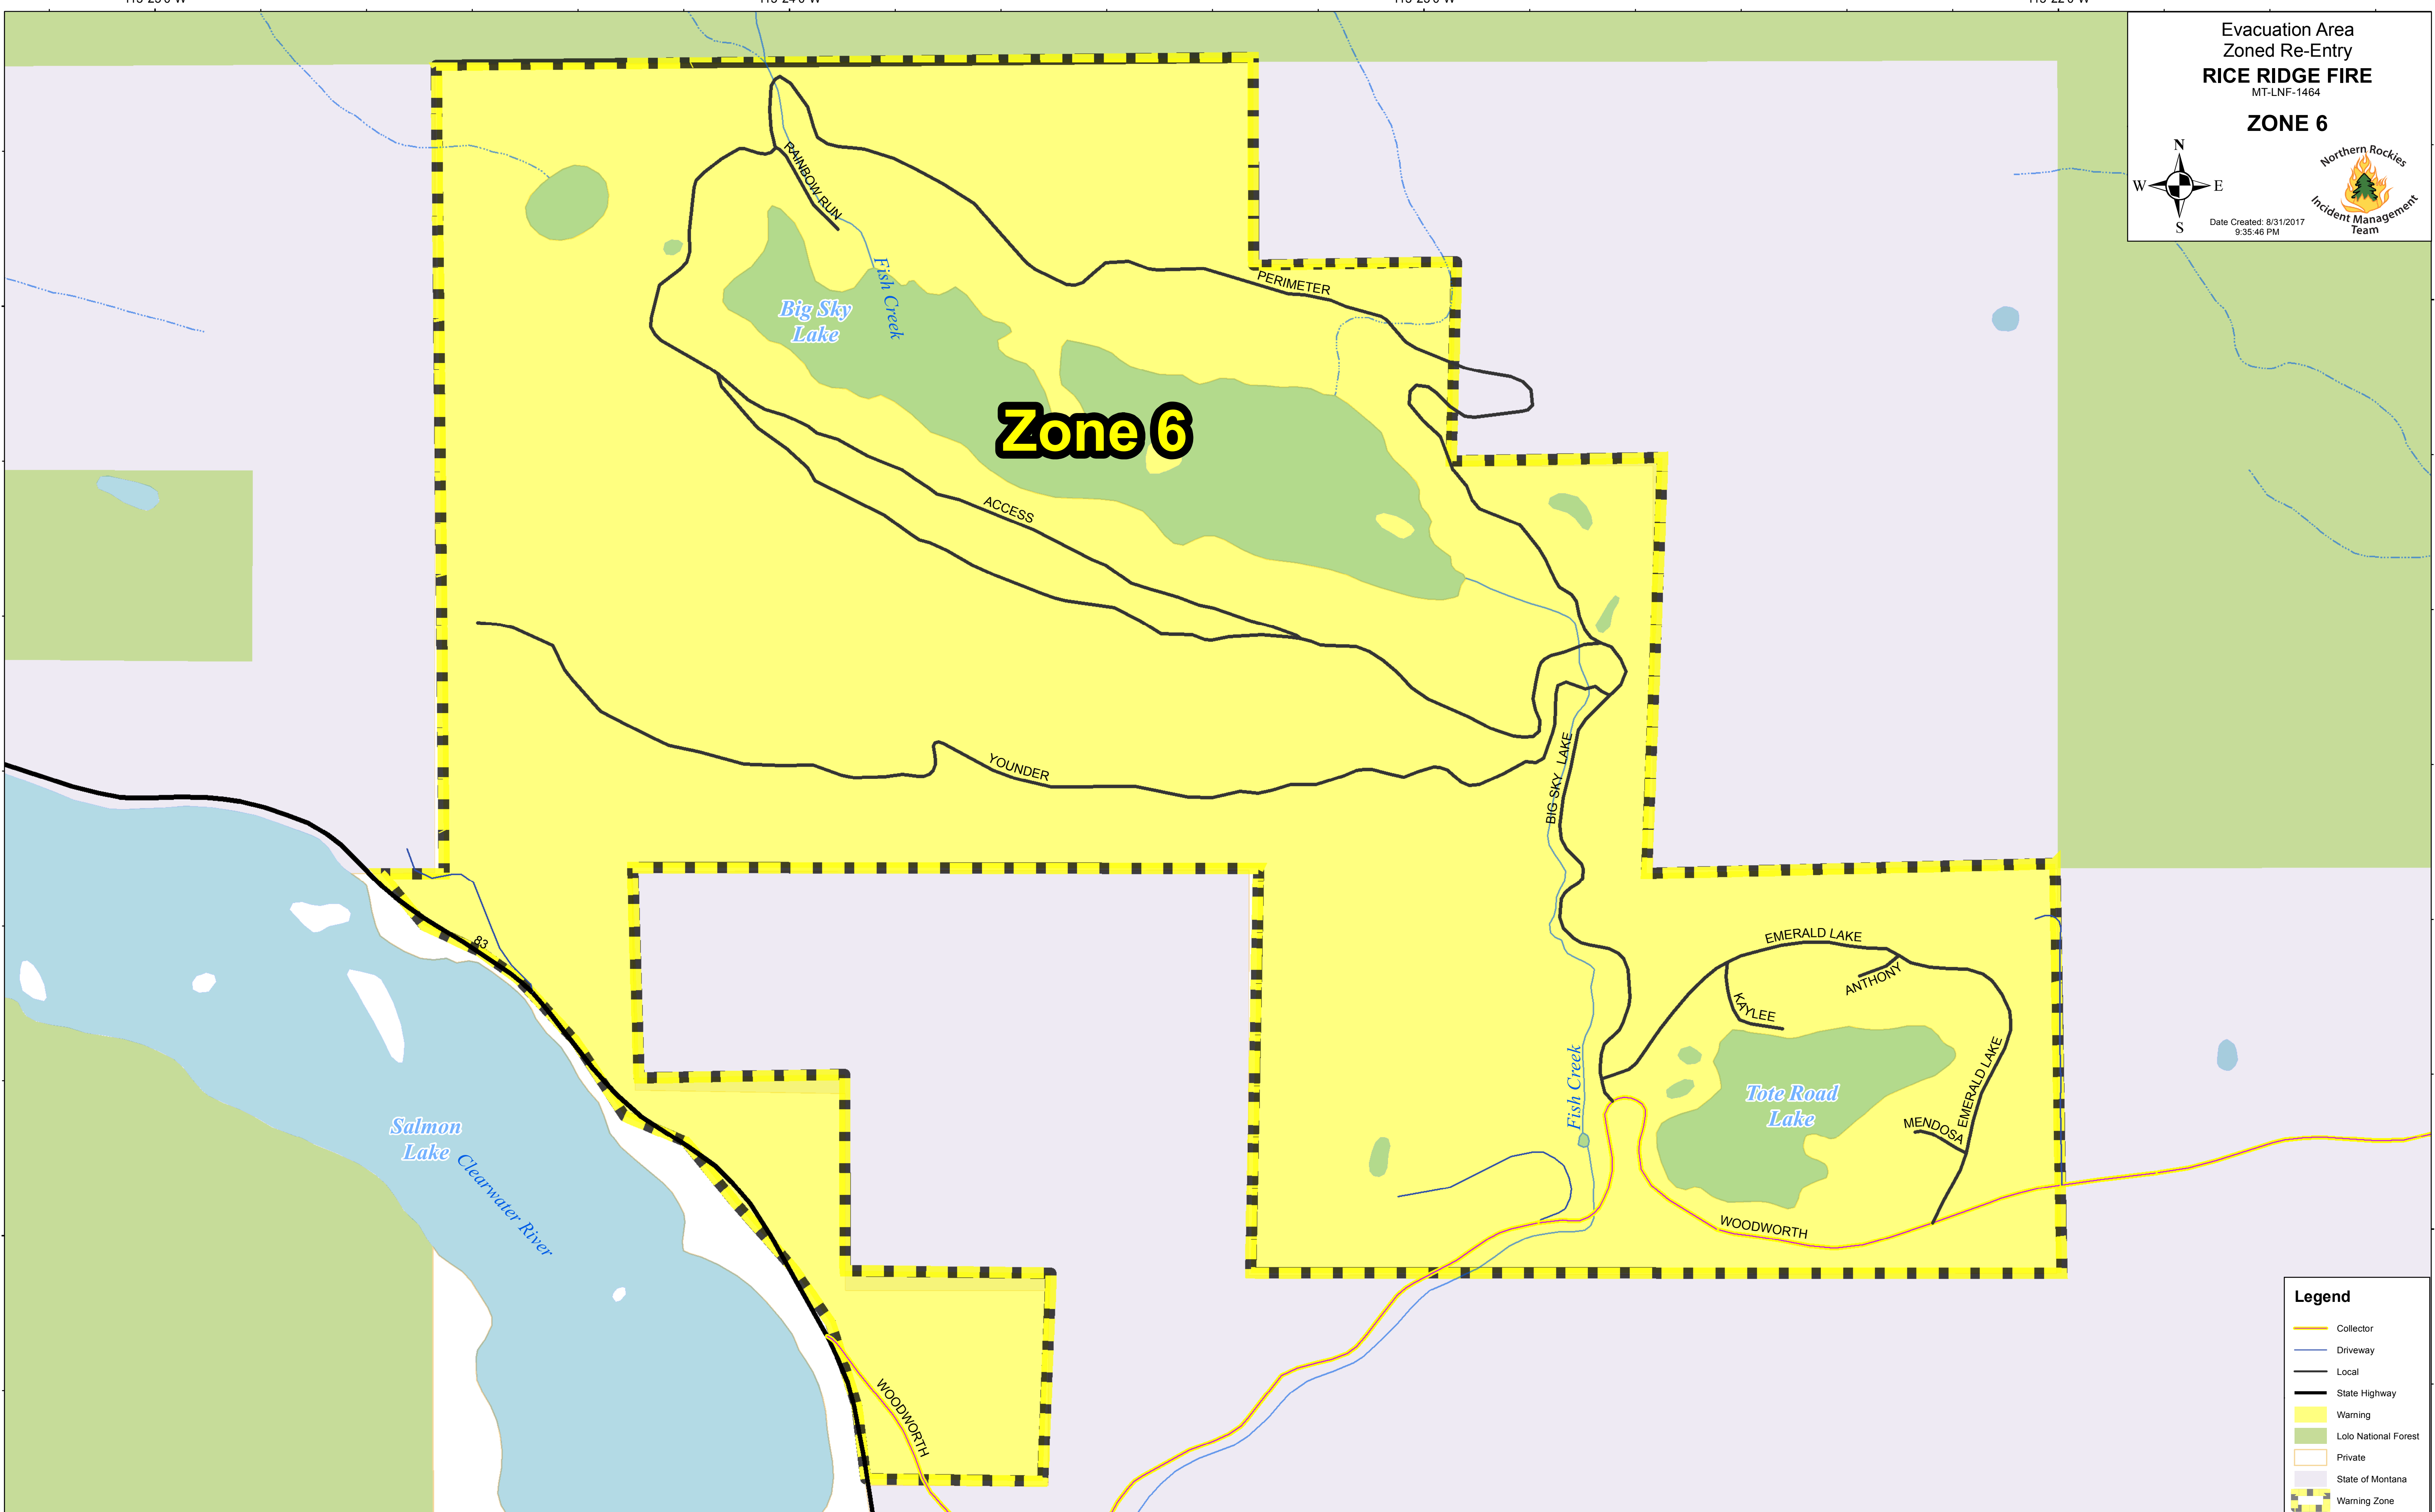

Evacuation Area  
Zoned Re-Entry  
**RICE RIDGE FIRE**  
MT-LNF-1464

**ZONE 6**

Date Created: 8/31/2017  
9:35:46 PM

**Zone 6**

**Legend**

- Collector
- Driveway
- Local
- State Highway
- Warning
- Lolo National Forest
- Private
- State of Montana
- Warning Zone

113°25'0"W

113°24'0"W

113°23'0"W

113°22'0"W

47°7'0"N

47°7'0"N

47°6'0"N

47°6'0"N

113°25'0"W

113°24'0"W

113°23'0"W

113°22'0"W