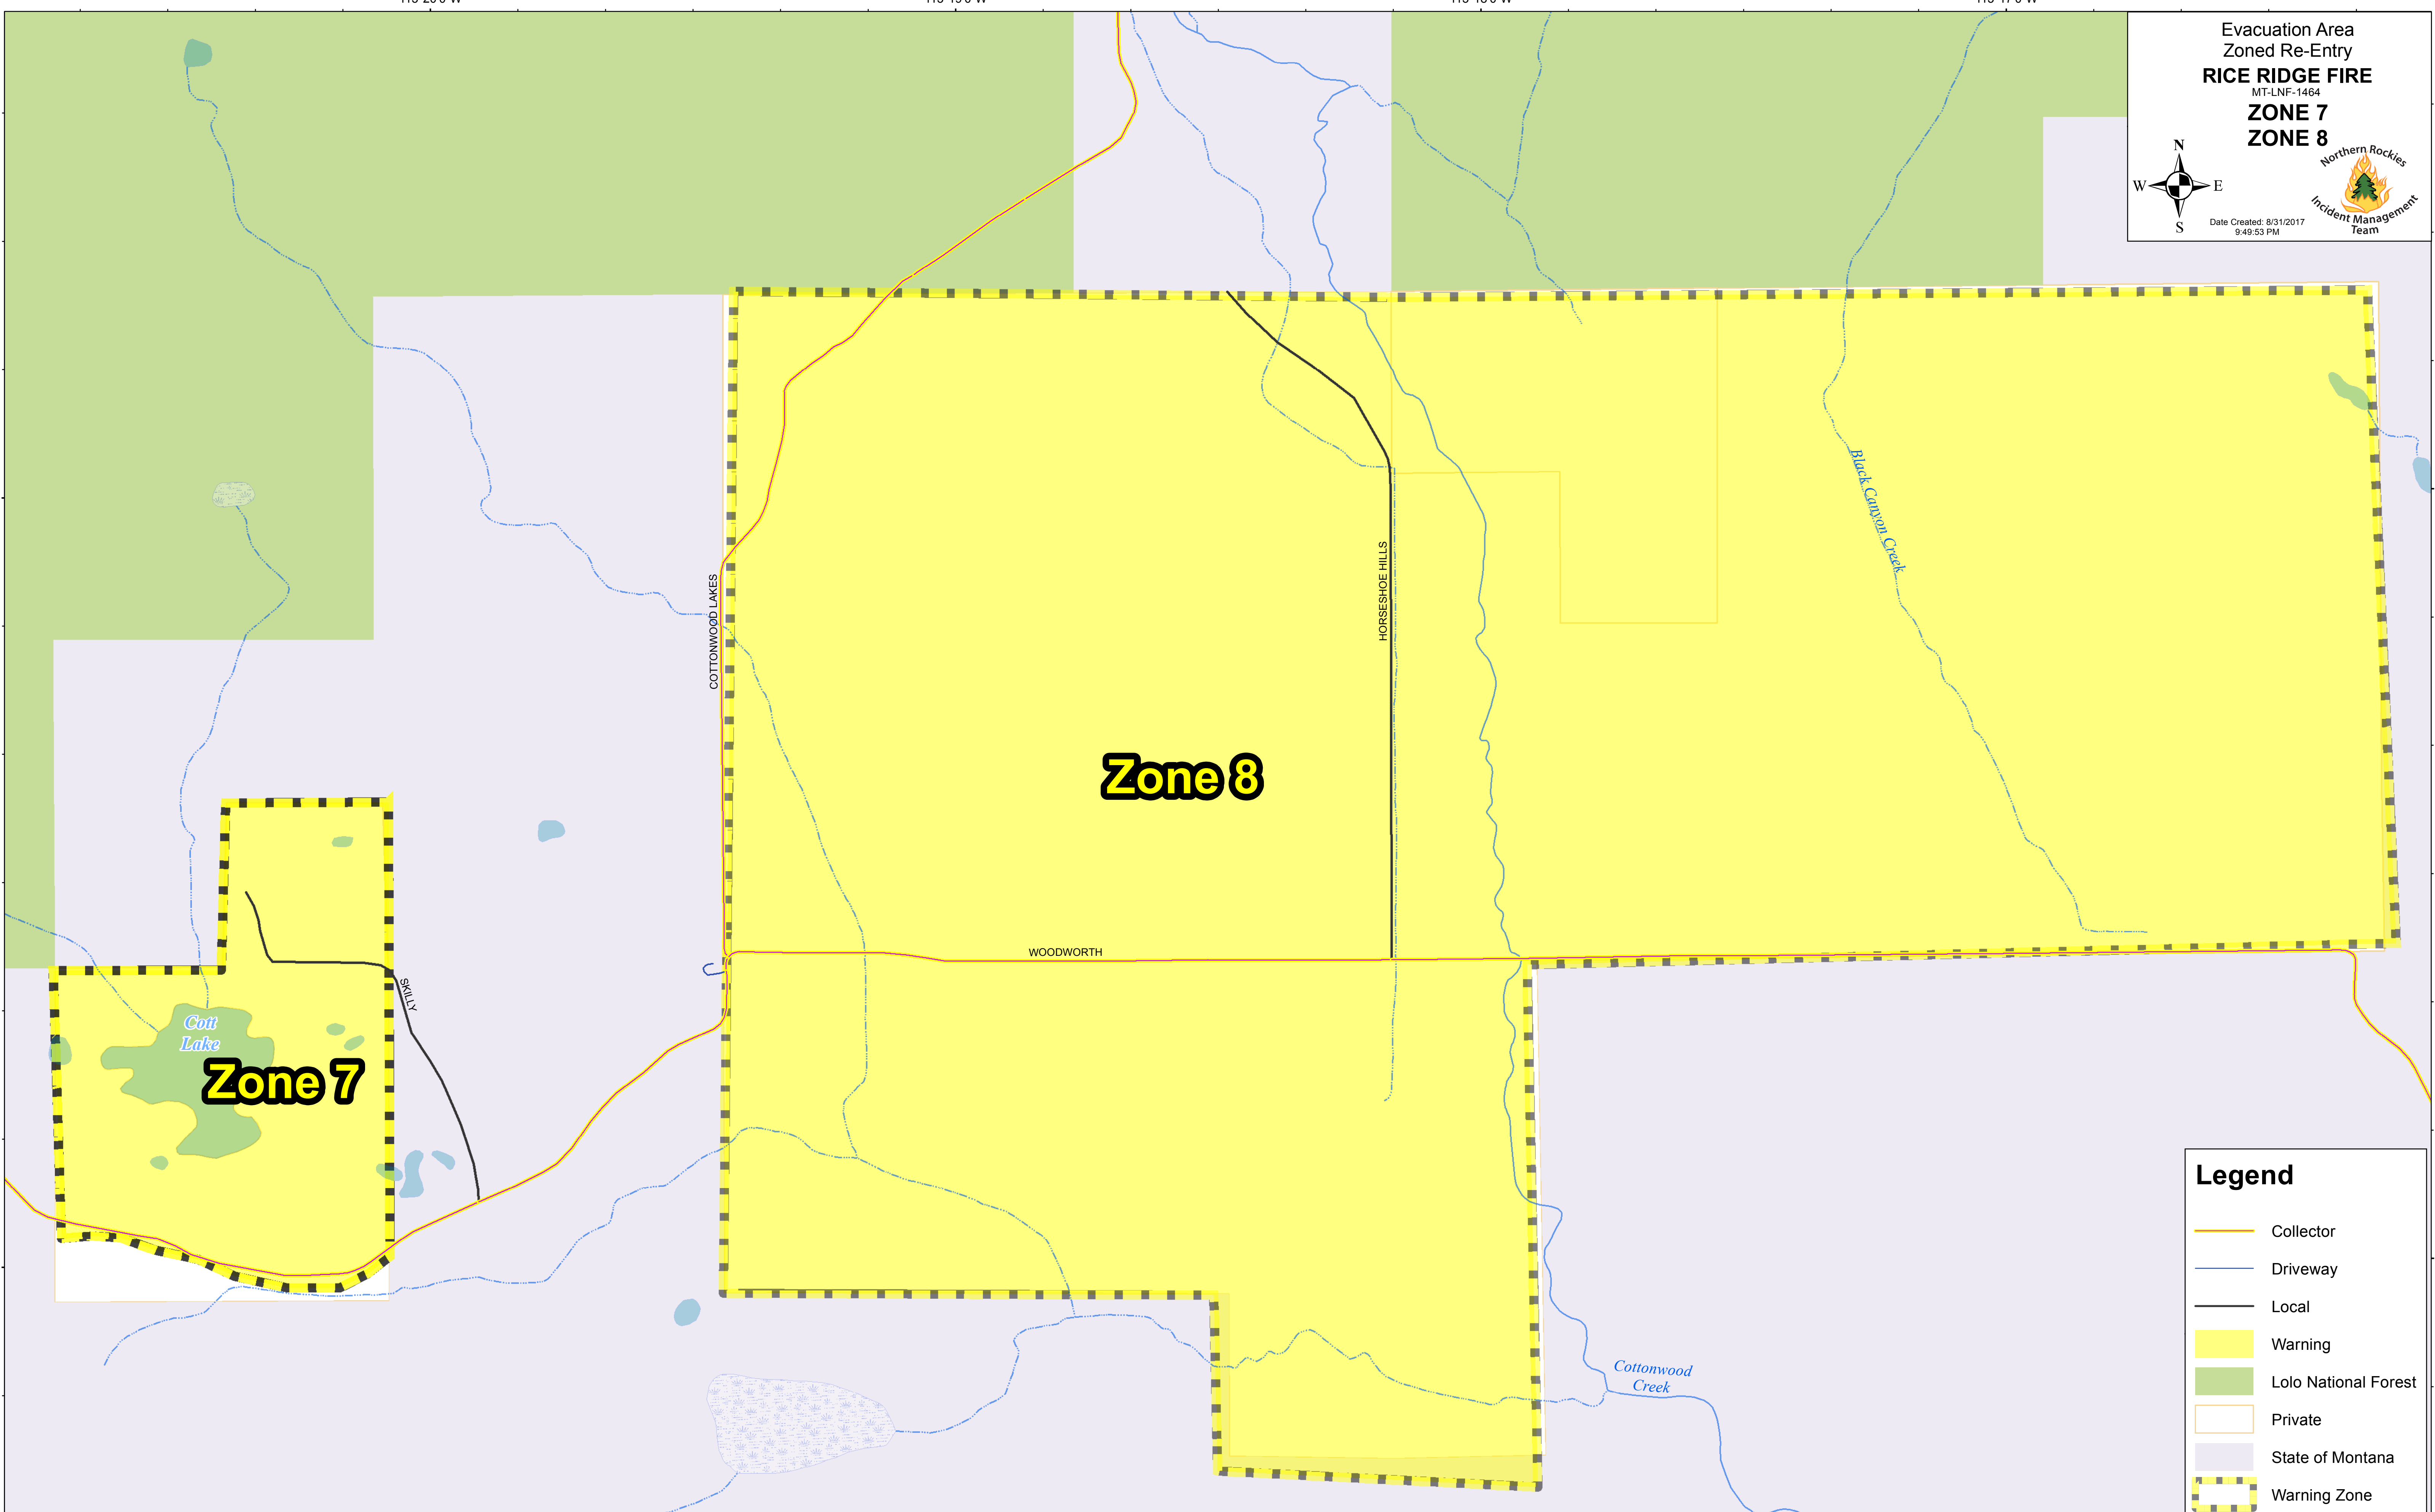

Evacuation Area  
Zoned Re-Entry  
**RICE RIDGE FIRE**  
MT-LNF-1464  
**ZONE 7**  
**ZONE 8**

Date Created: 8/31/2017  
9:49:53 PM

**Legend**

-  Collector
-  Driveway
-  Local
-  Warning
-  Lolo National Forest
-  Private
-  State of Montana
-  Warning Zone