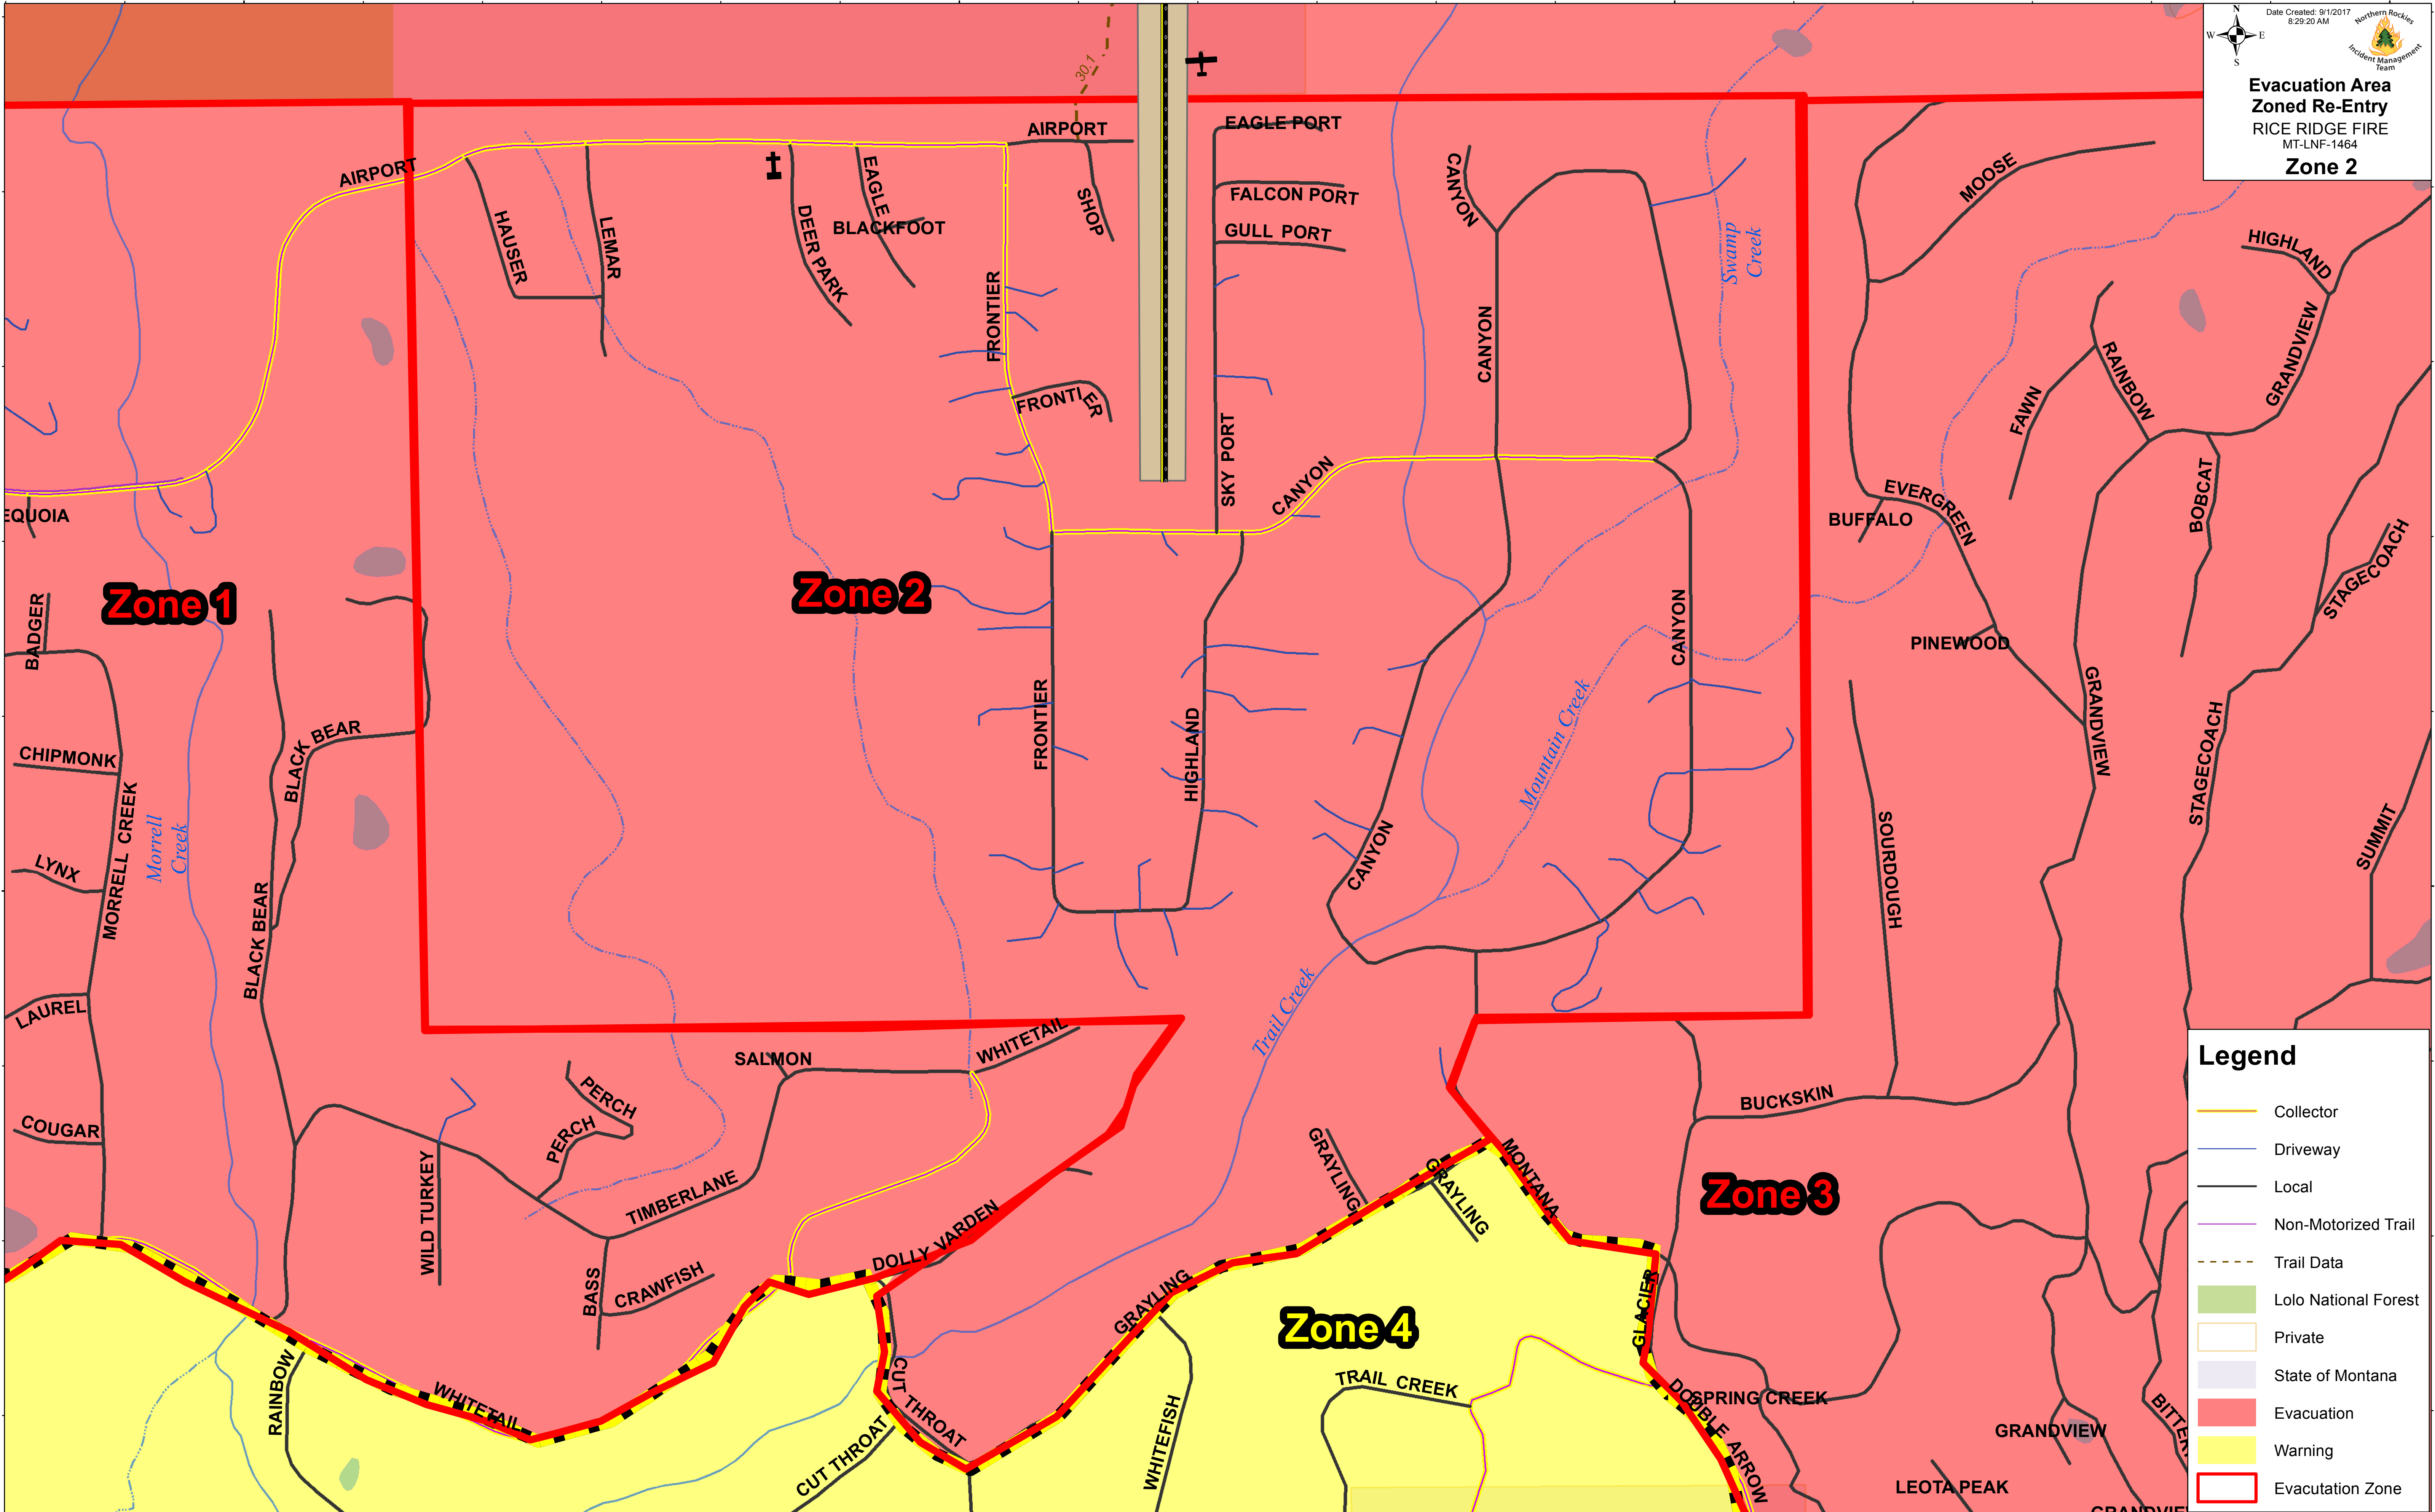

Date Created: 9/12/2017  
8:29:20 AM

**Evacuation Area  
Zoned Re-Entry**  
RICE RIDGE FIRE  
MT-LNF-1464

**Zone 2**

**Zone 1**

**Zone 2**

**Zone 3**

**Zone 4**

**Legend**

- Collector
- Driveway
- Local
- Non-Motorized Trail
- Trail Data
- Lolo National Forest
- Private
- State of Montana
- Evacuation
- Warning
- Evacuation Zone