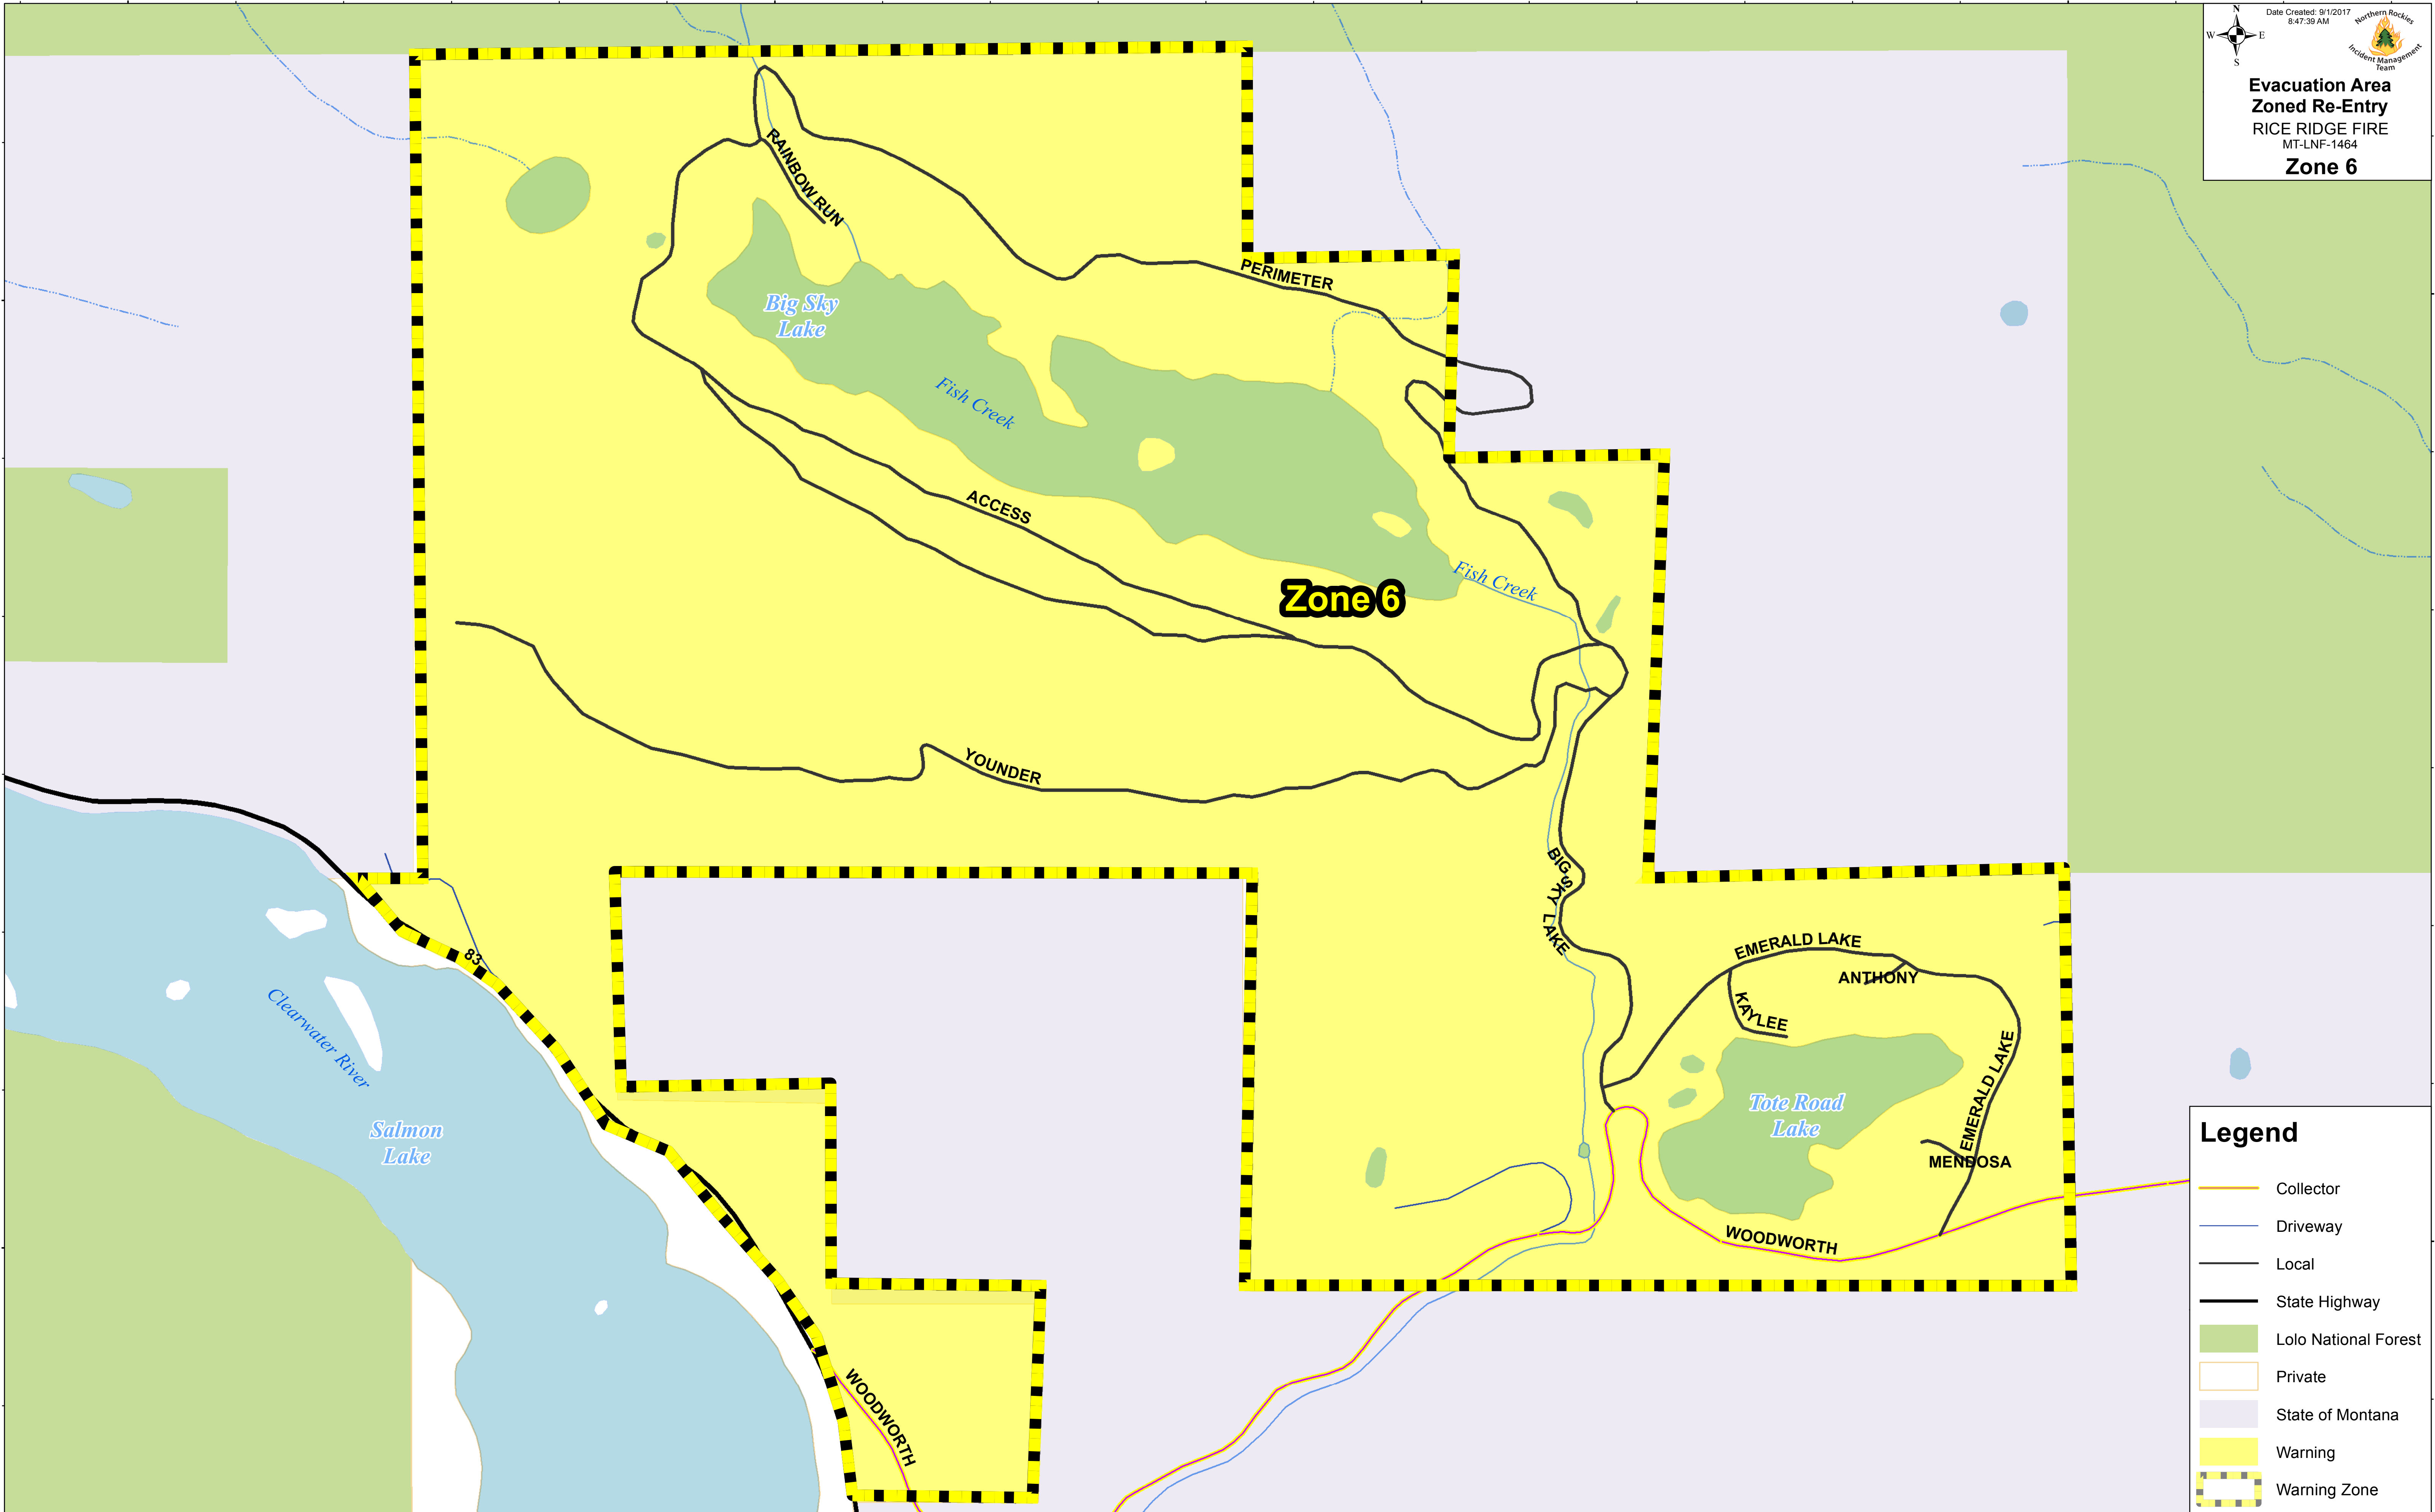

113°25'0"W 113°24'0"W 113°23'0"W 113°22'0"W

47°7'0"N

47°7'0"N

Date Created: 9/1/2017
8:47:39 AM

Evacuation Area
Zoned Re-Entry
RICE RIDGE FIRE
MT-LNF-1464
Zone 6

Legend

-  Collector
-  Driveway
-  Local
-  State Highway
-  Lolo National Forest
-  Private
-  State of Montana
-  Warning
-  Warning Zone

113°25'0"W 113°24'0"W 113°23'0"W 113°22'0"W

47°6'0"N

47°6'0"N