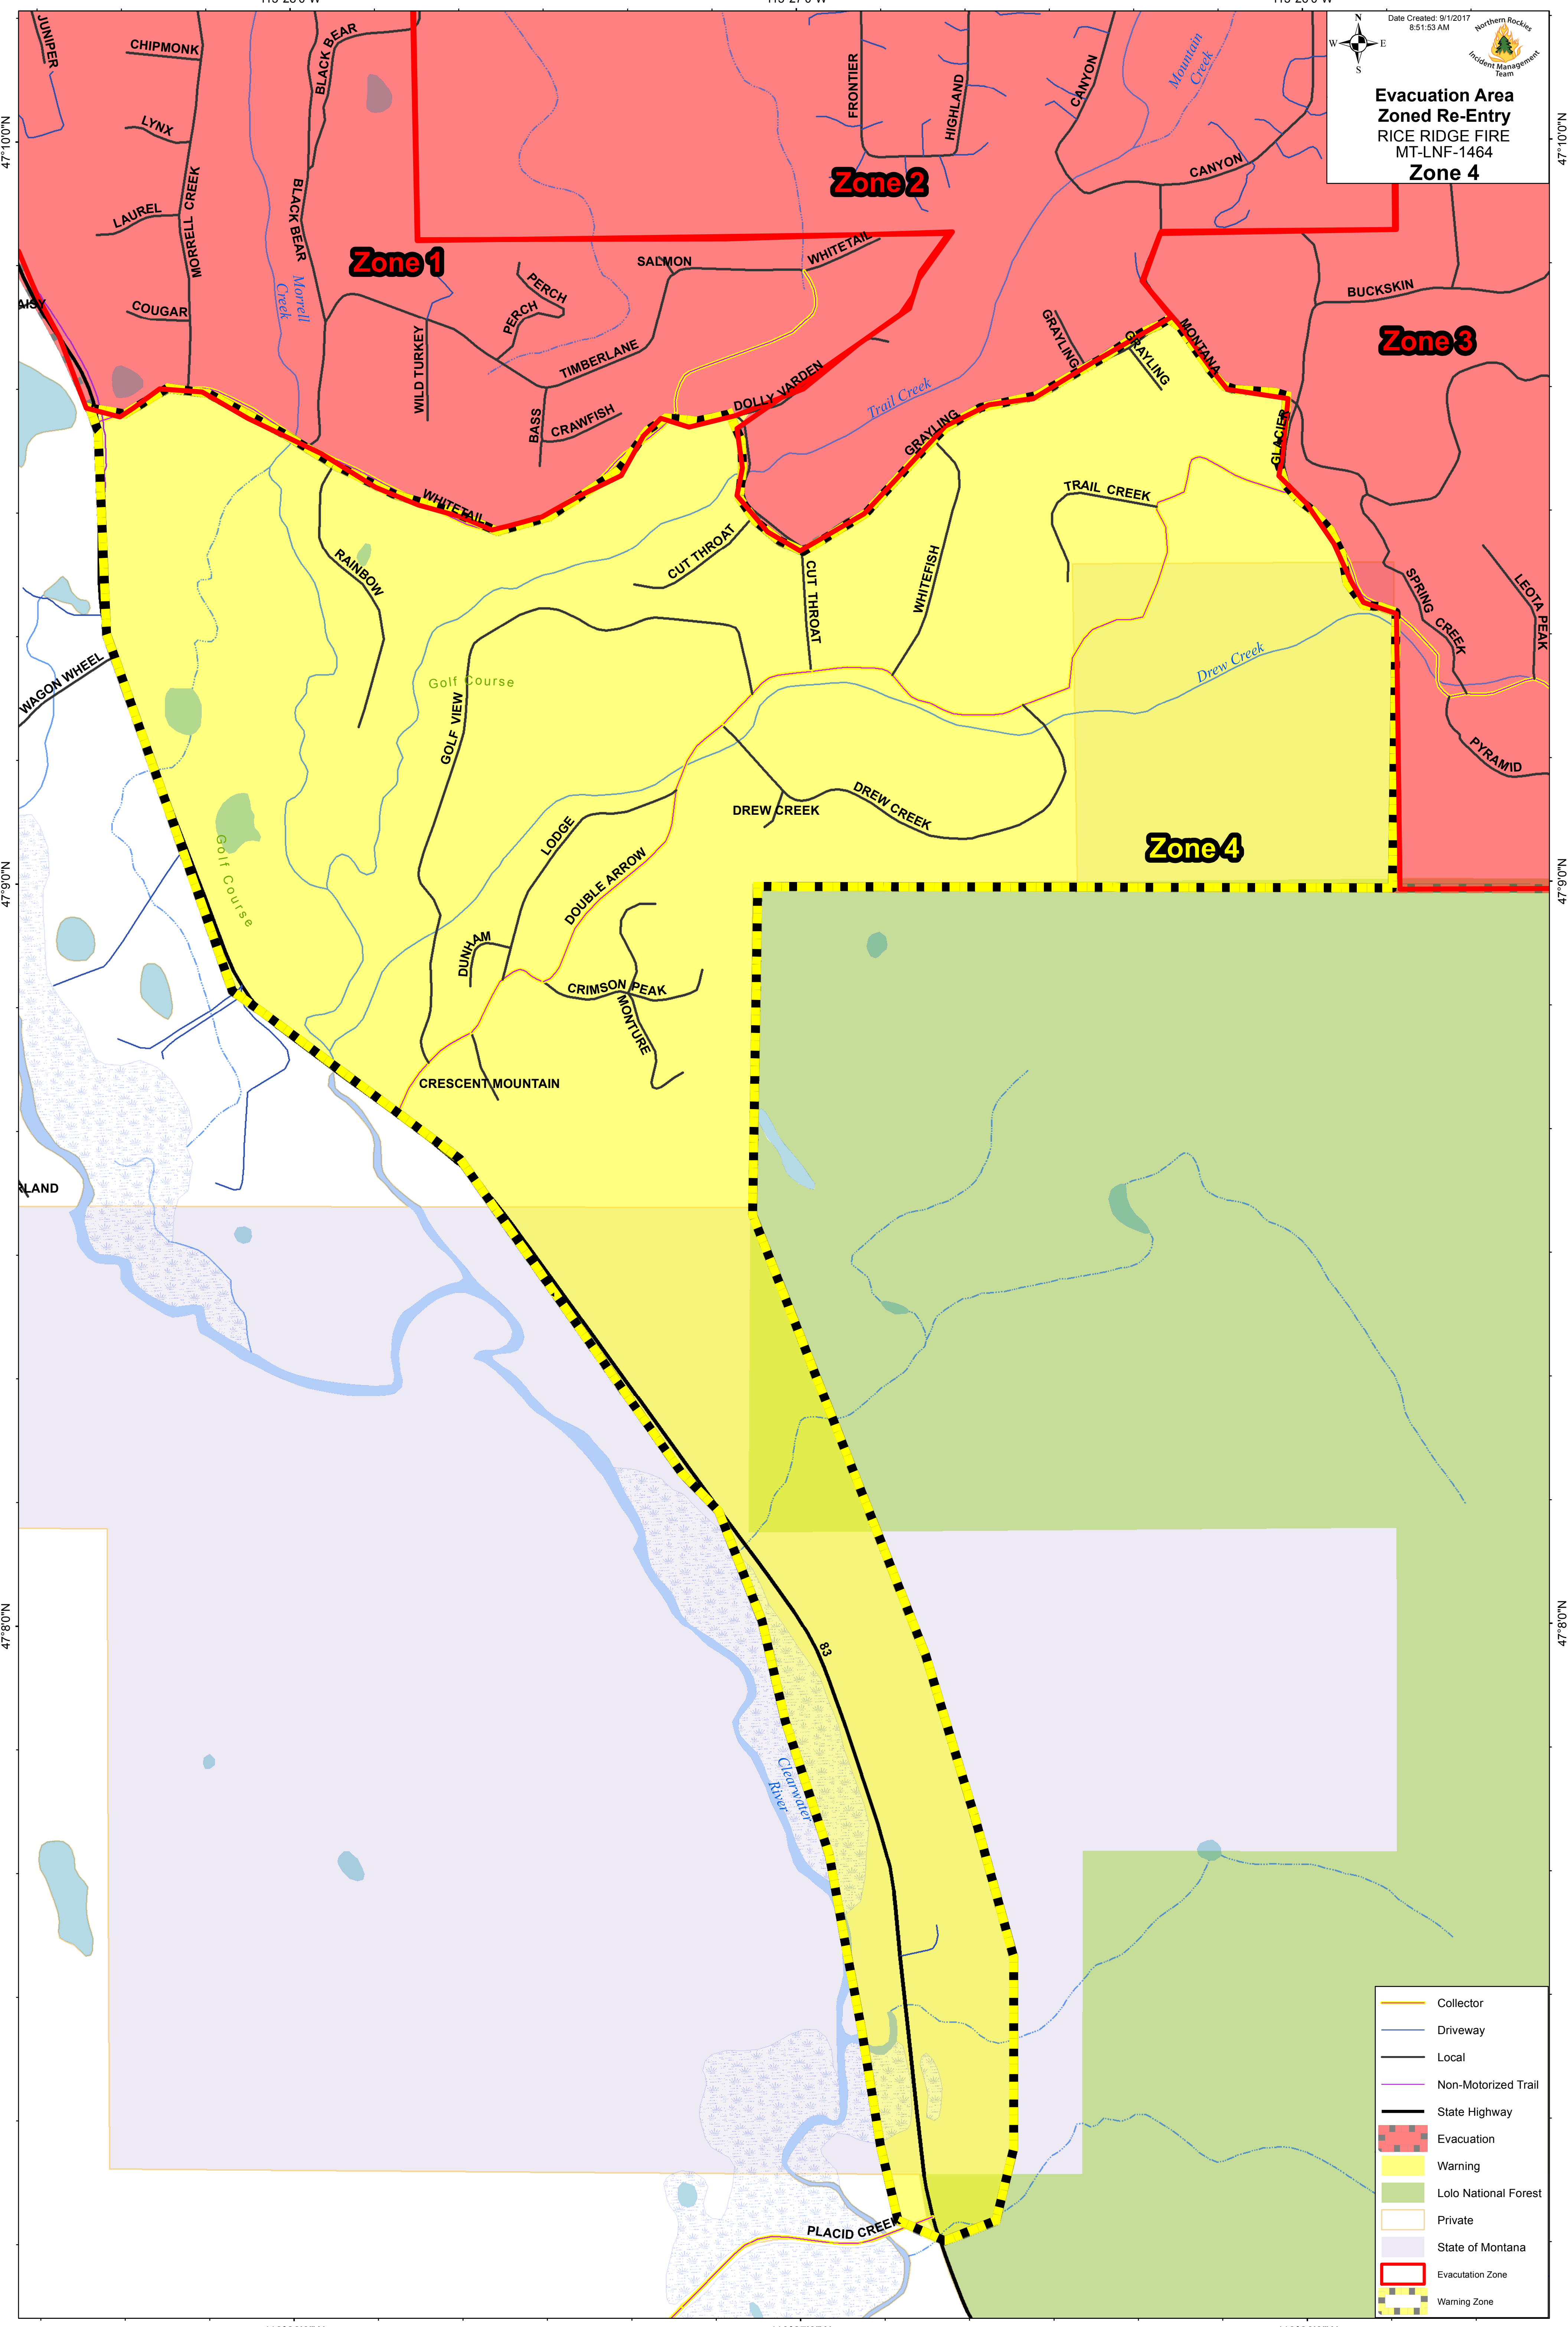

**Evacuation Area
Zoned Re-Entry**
RICE RIDGE FIRE
MT-LNF-1464
Zone 4

	Collector
	Driveway
	Local
	Non-Motorized Trail
	State Highway
	Evacuation
	Warning
	Lolo National Forest
	Private
	State of Montana
	Evacuation Zone
	Warning Zone