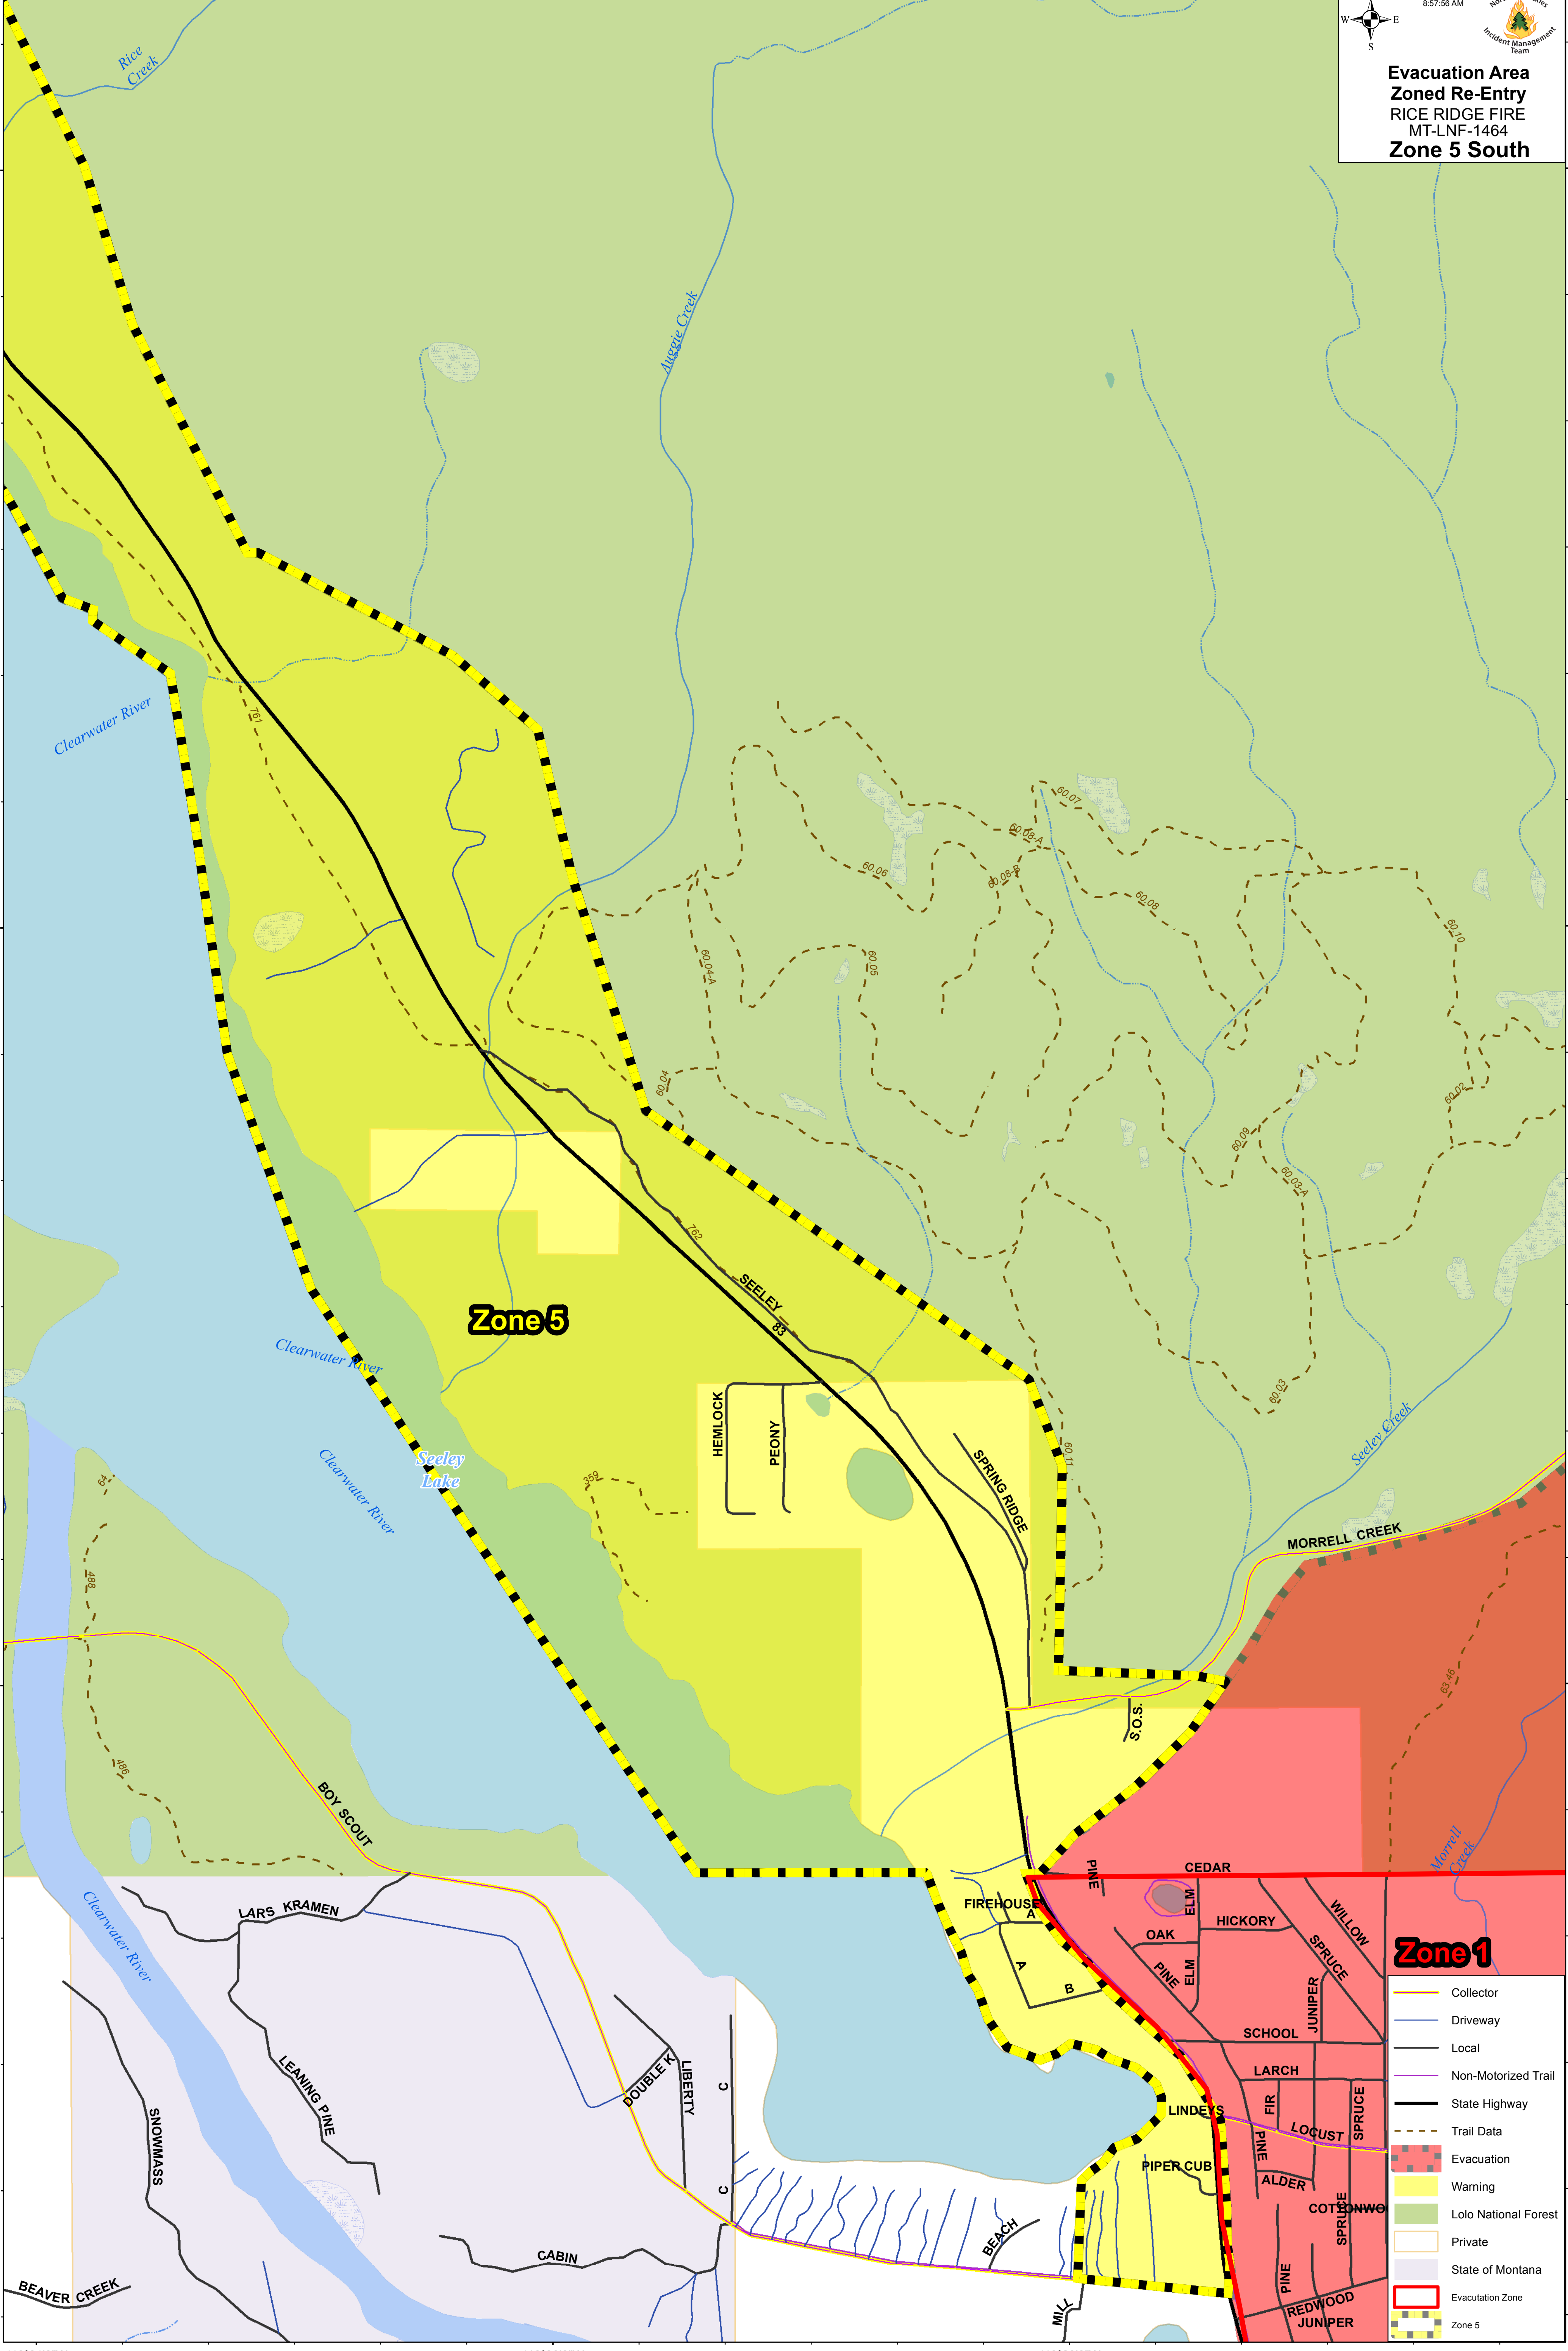

**Evacuation Area
Zoned Re-Entry
RICE RIDGE FIRE
MT-LNF-1464
Zone 5 South**

- Zone 1**
- Collector
 - Driveway
 - Local
 - Non-Motorized Trail
 - State Highway
 - Trail Data
 - Evacuation
 - Warning
 - Lolo National Forest
 - Private
 - State of Montana
 - Evacuation Zone
 - Zone 5