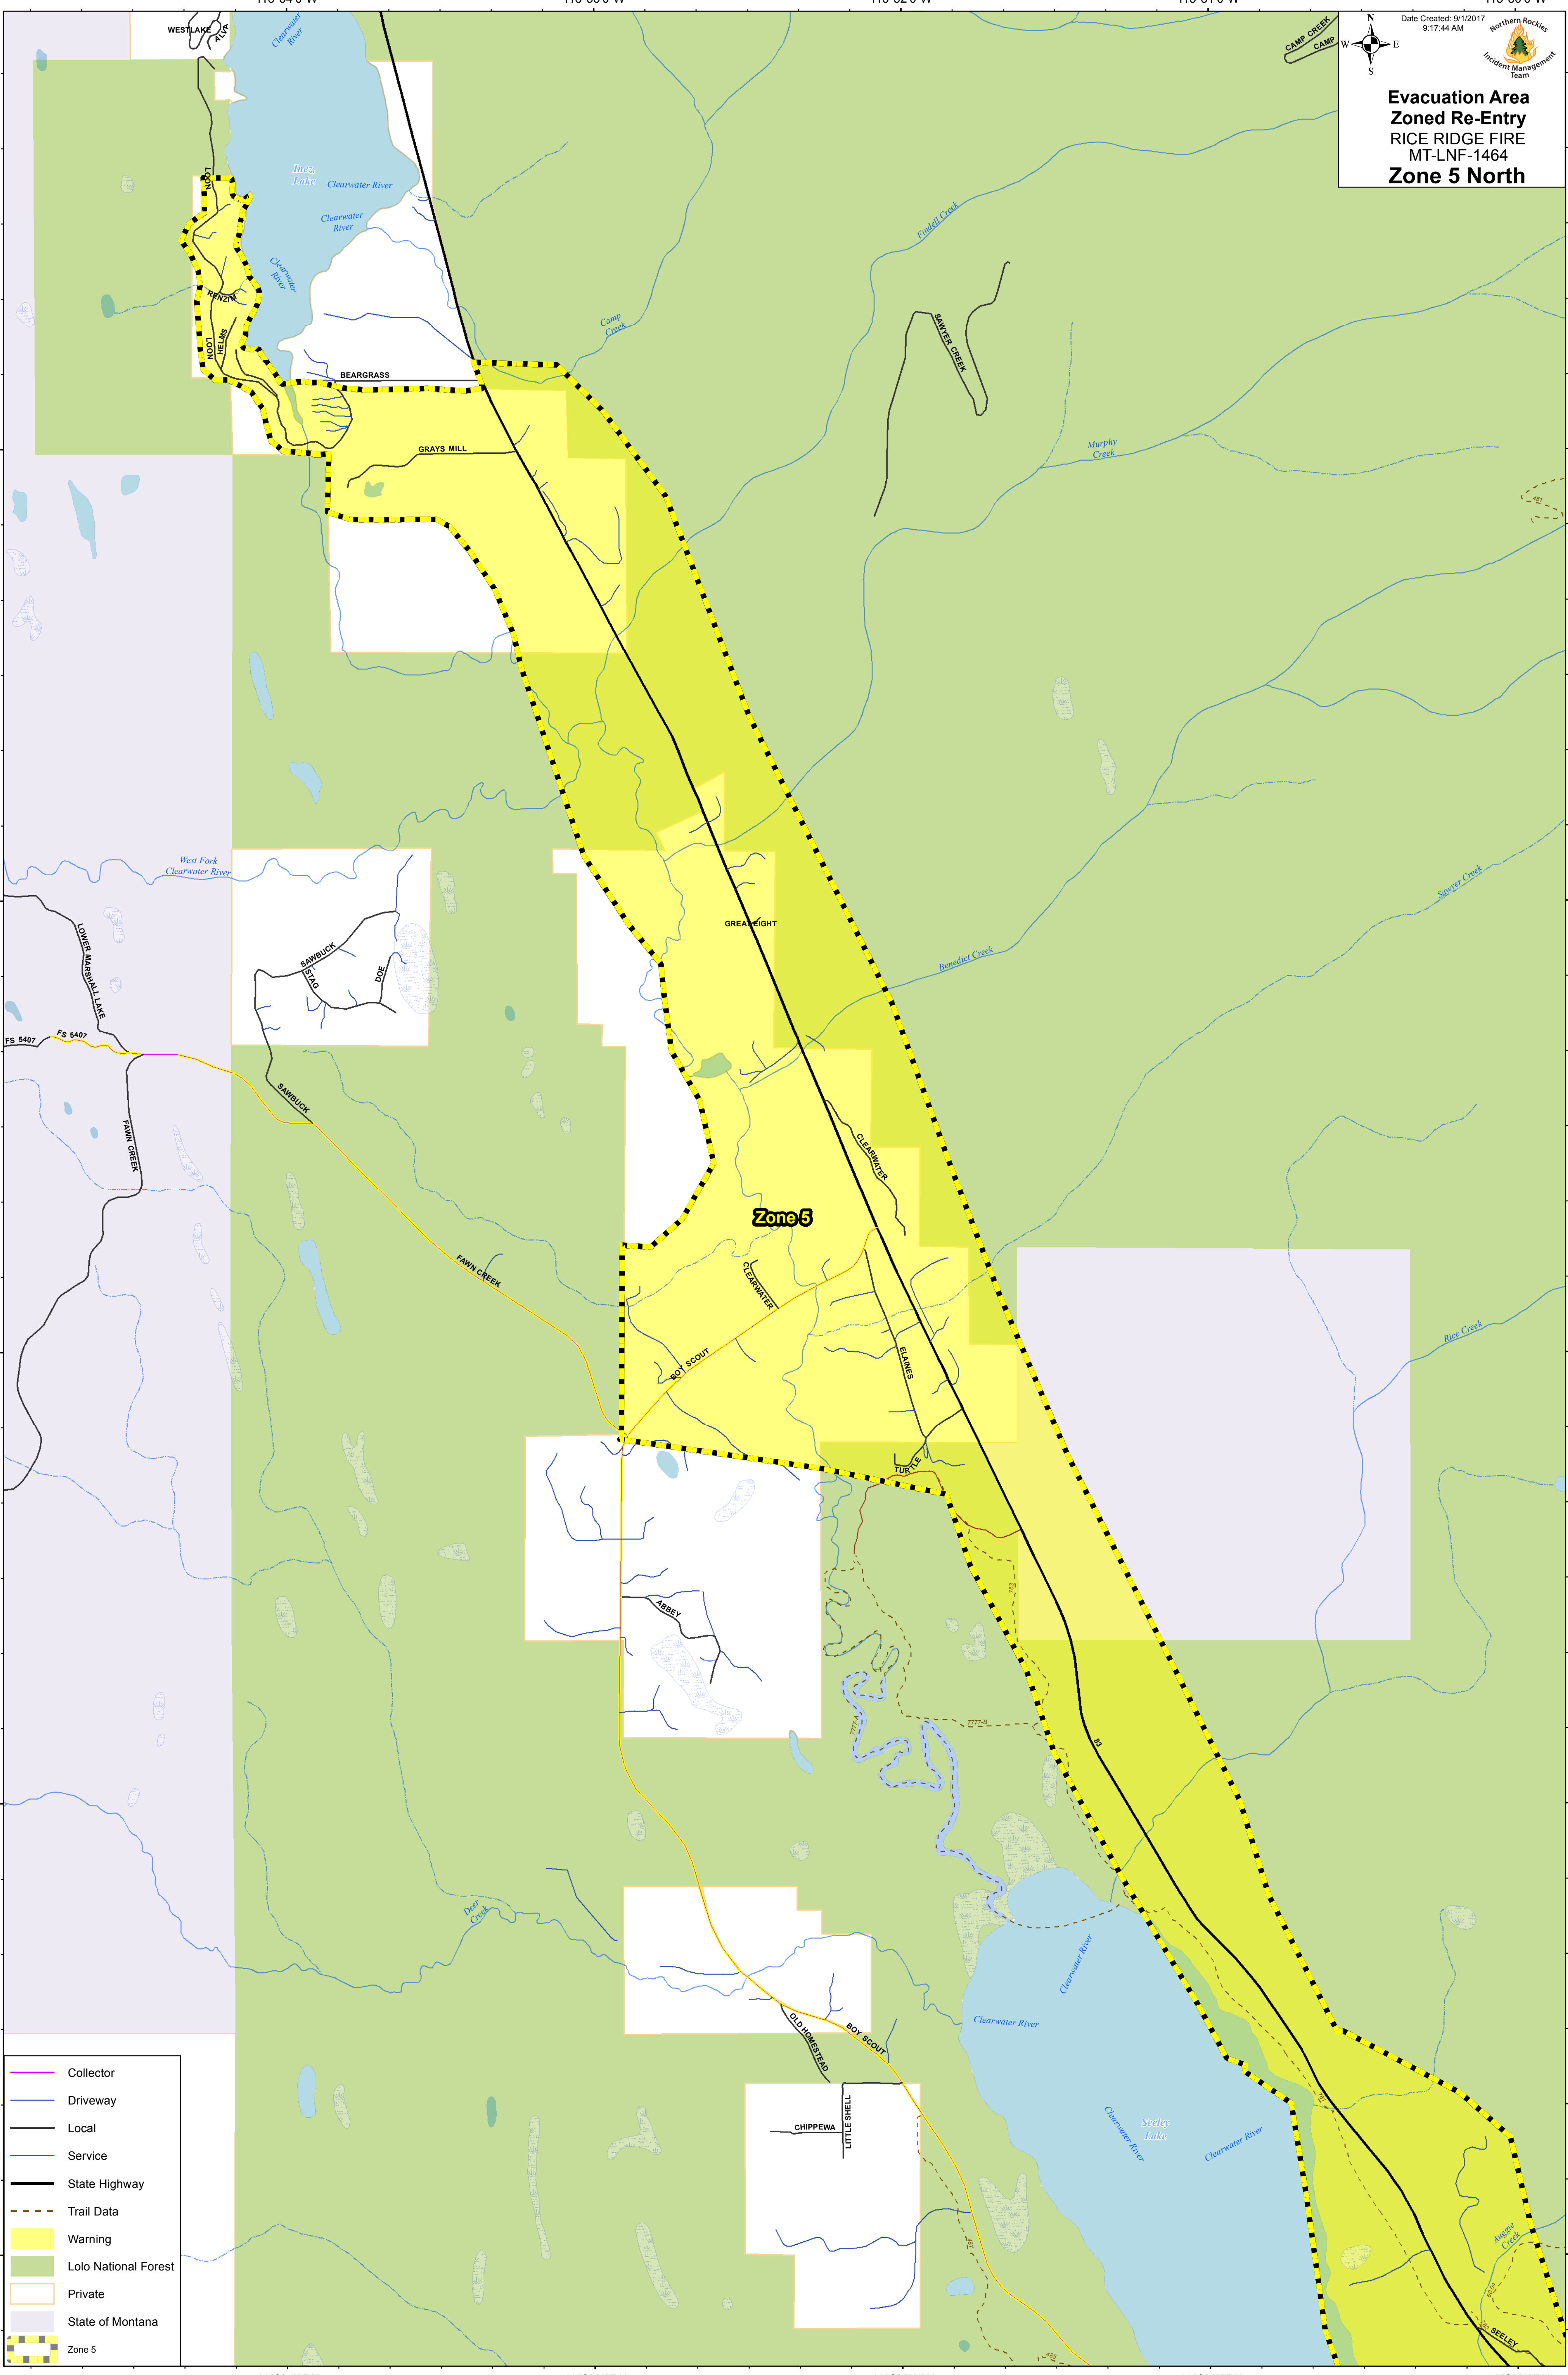

113°34'0"W

113°33'0"W

113°32'0"W

113°31'0"W

113°30'0"W

Date Created: 9/1/2017
9:17:44 AM

Evacuation Area Zoned Re-Entry RICE RIDGE FIRE MT-LNF-1464 Zone 5 North

47°16'0"N
47°15'0"N
47°14'0"N
47°13'0"N
47°12'0"N

47°16'0"N
47°15'0"N
47°14'0"N
47°13'0"N
47°12'0"N

- Collector
- Driveway
- Local
- Service
- State Highway
- Trail Data
- Warning
- Lolo National Forest
- Private
- State of Montana
- Zone 5

0 0.25 0.5 Miles