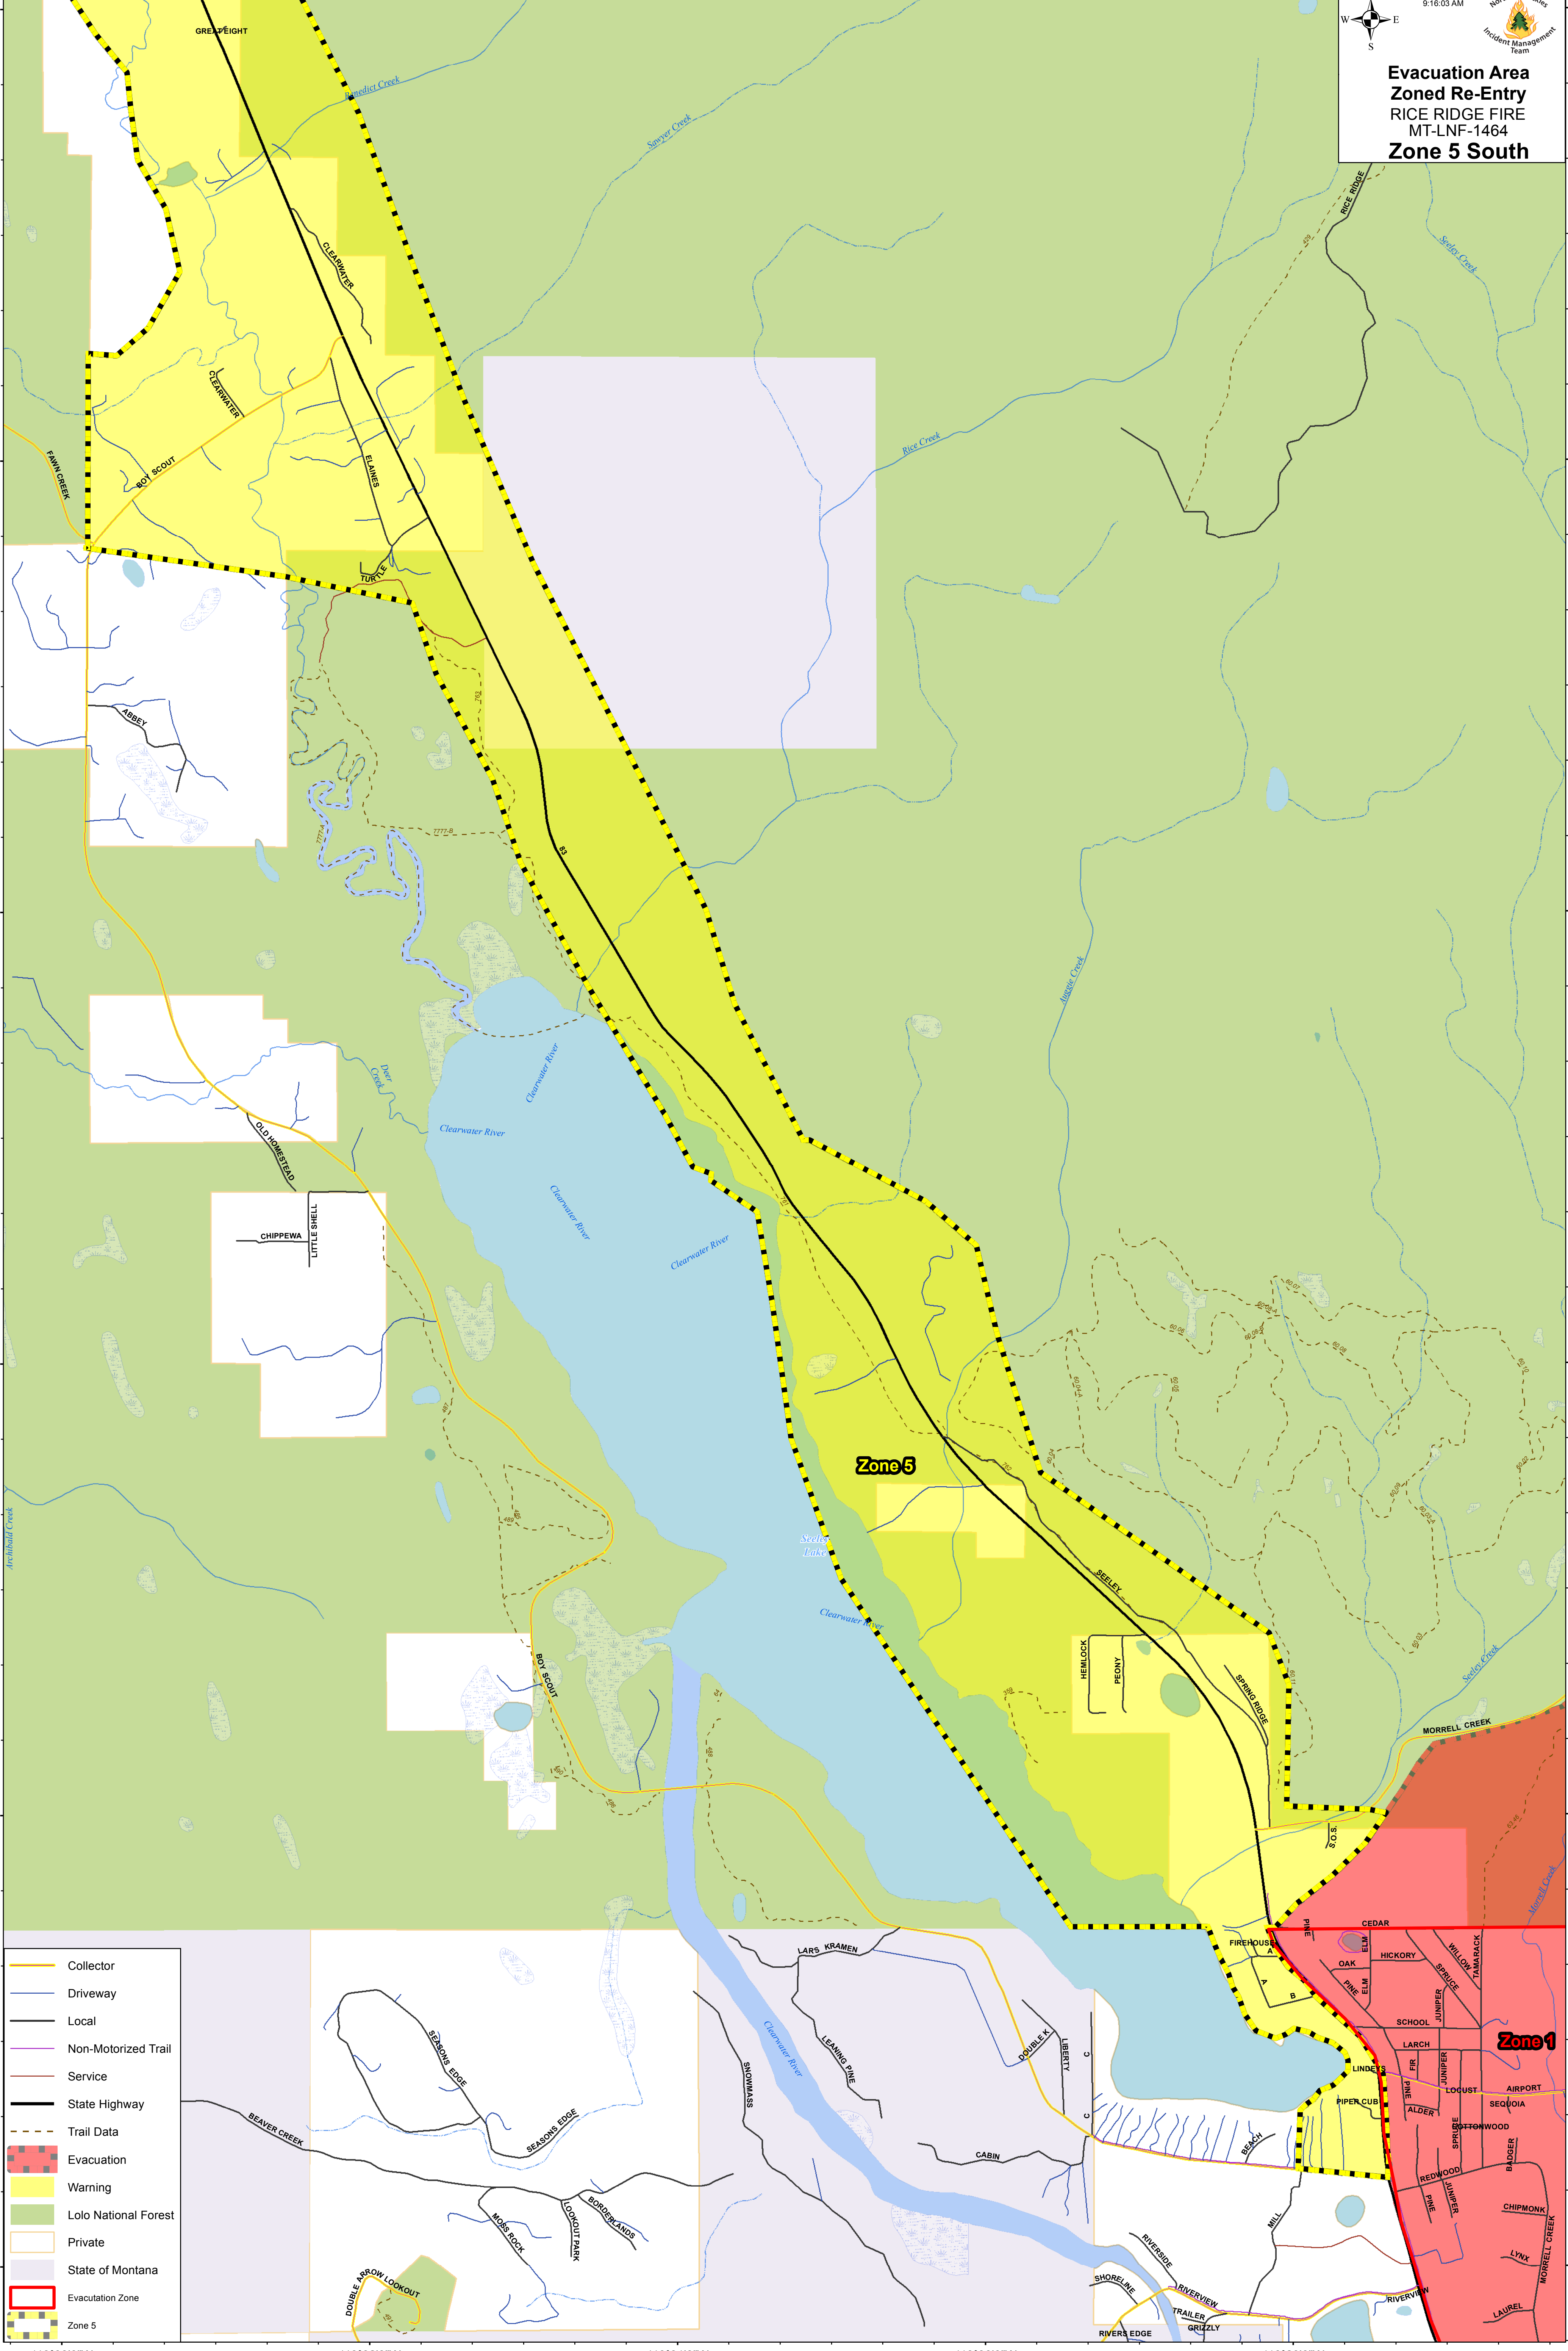

113°33'0"W 113°32'0"W 113°31'0"W 113°30'0"W 113°29'0"W

Date Created: 9/1/2017  
9:16:03 AM  
Northern Rockies  
Incident Management  
Team

### Evacuation Area Zoned Re-Entry RICE RIDGE FIRE MT-LNF-1464 Zone 5 South

113°33'0"W 113°32'0"W 113°31'0"W 113°30'0"W 113°29'0"W

- Collector
- Driveway
- Local
- Non-Motorized Trail
- Service
- State Highway
- Trail Data
- Evacuation
- Warning
- Lolo National Forest
- Private
- State of Montana
- Evacuation Zone
- Zone 5

**Zone 1**

0 0.25 0.5 Miles