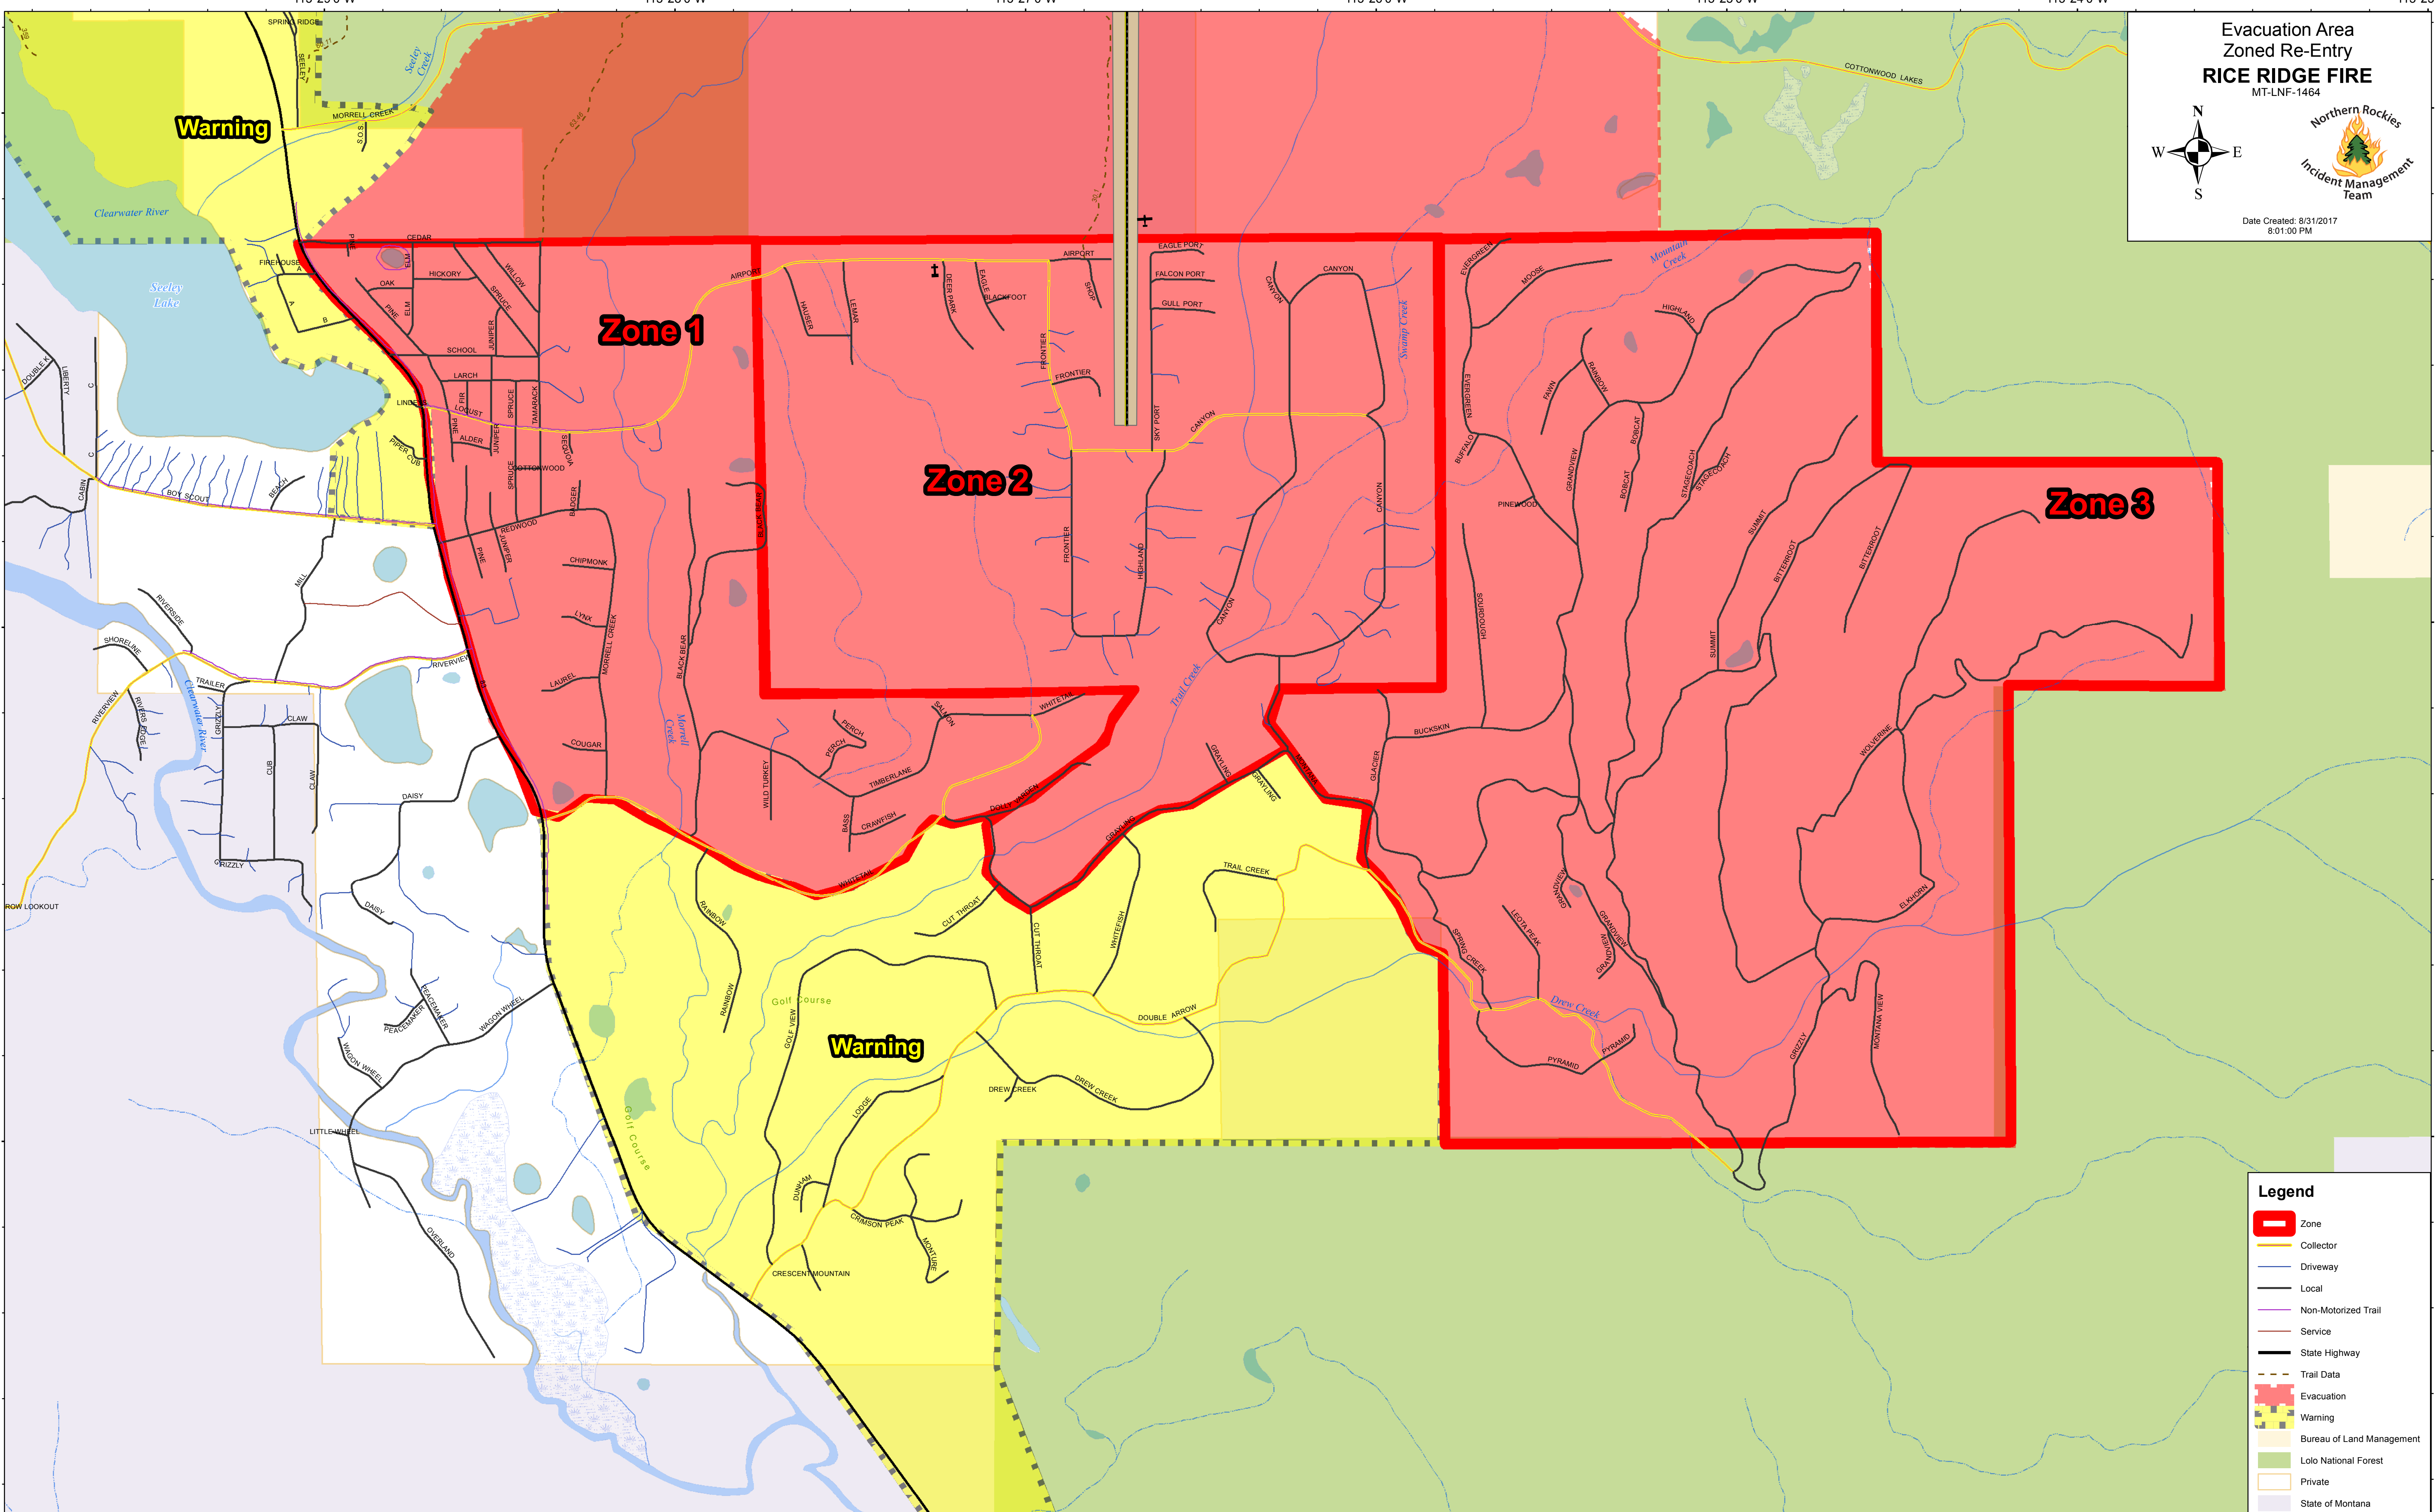

Evacuation Area
Zoned Re-Entry
RICE RIDGE FIRE
MT-LNF-1464

Date Created: 8/31/2017
8:01:00 PM

Legend

- Zone
- Collector
- Driveway
- Local
- Non-Motorized Trail
- Service
- State Highway
- Trail Data
- Evacuation
- Warning
- Bureau of Land Management
- Lolo National Forest
- Private
- State of Montana

113°29'0"W 113°28'0"W 113°27'0"W 113°26'0"W 113°25'0"W 113°24'0"W

47°9'0"N

47°10'0"N

47°11'0"N

47°9'0"N

47°10'0"N

47°11'0"N