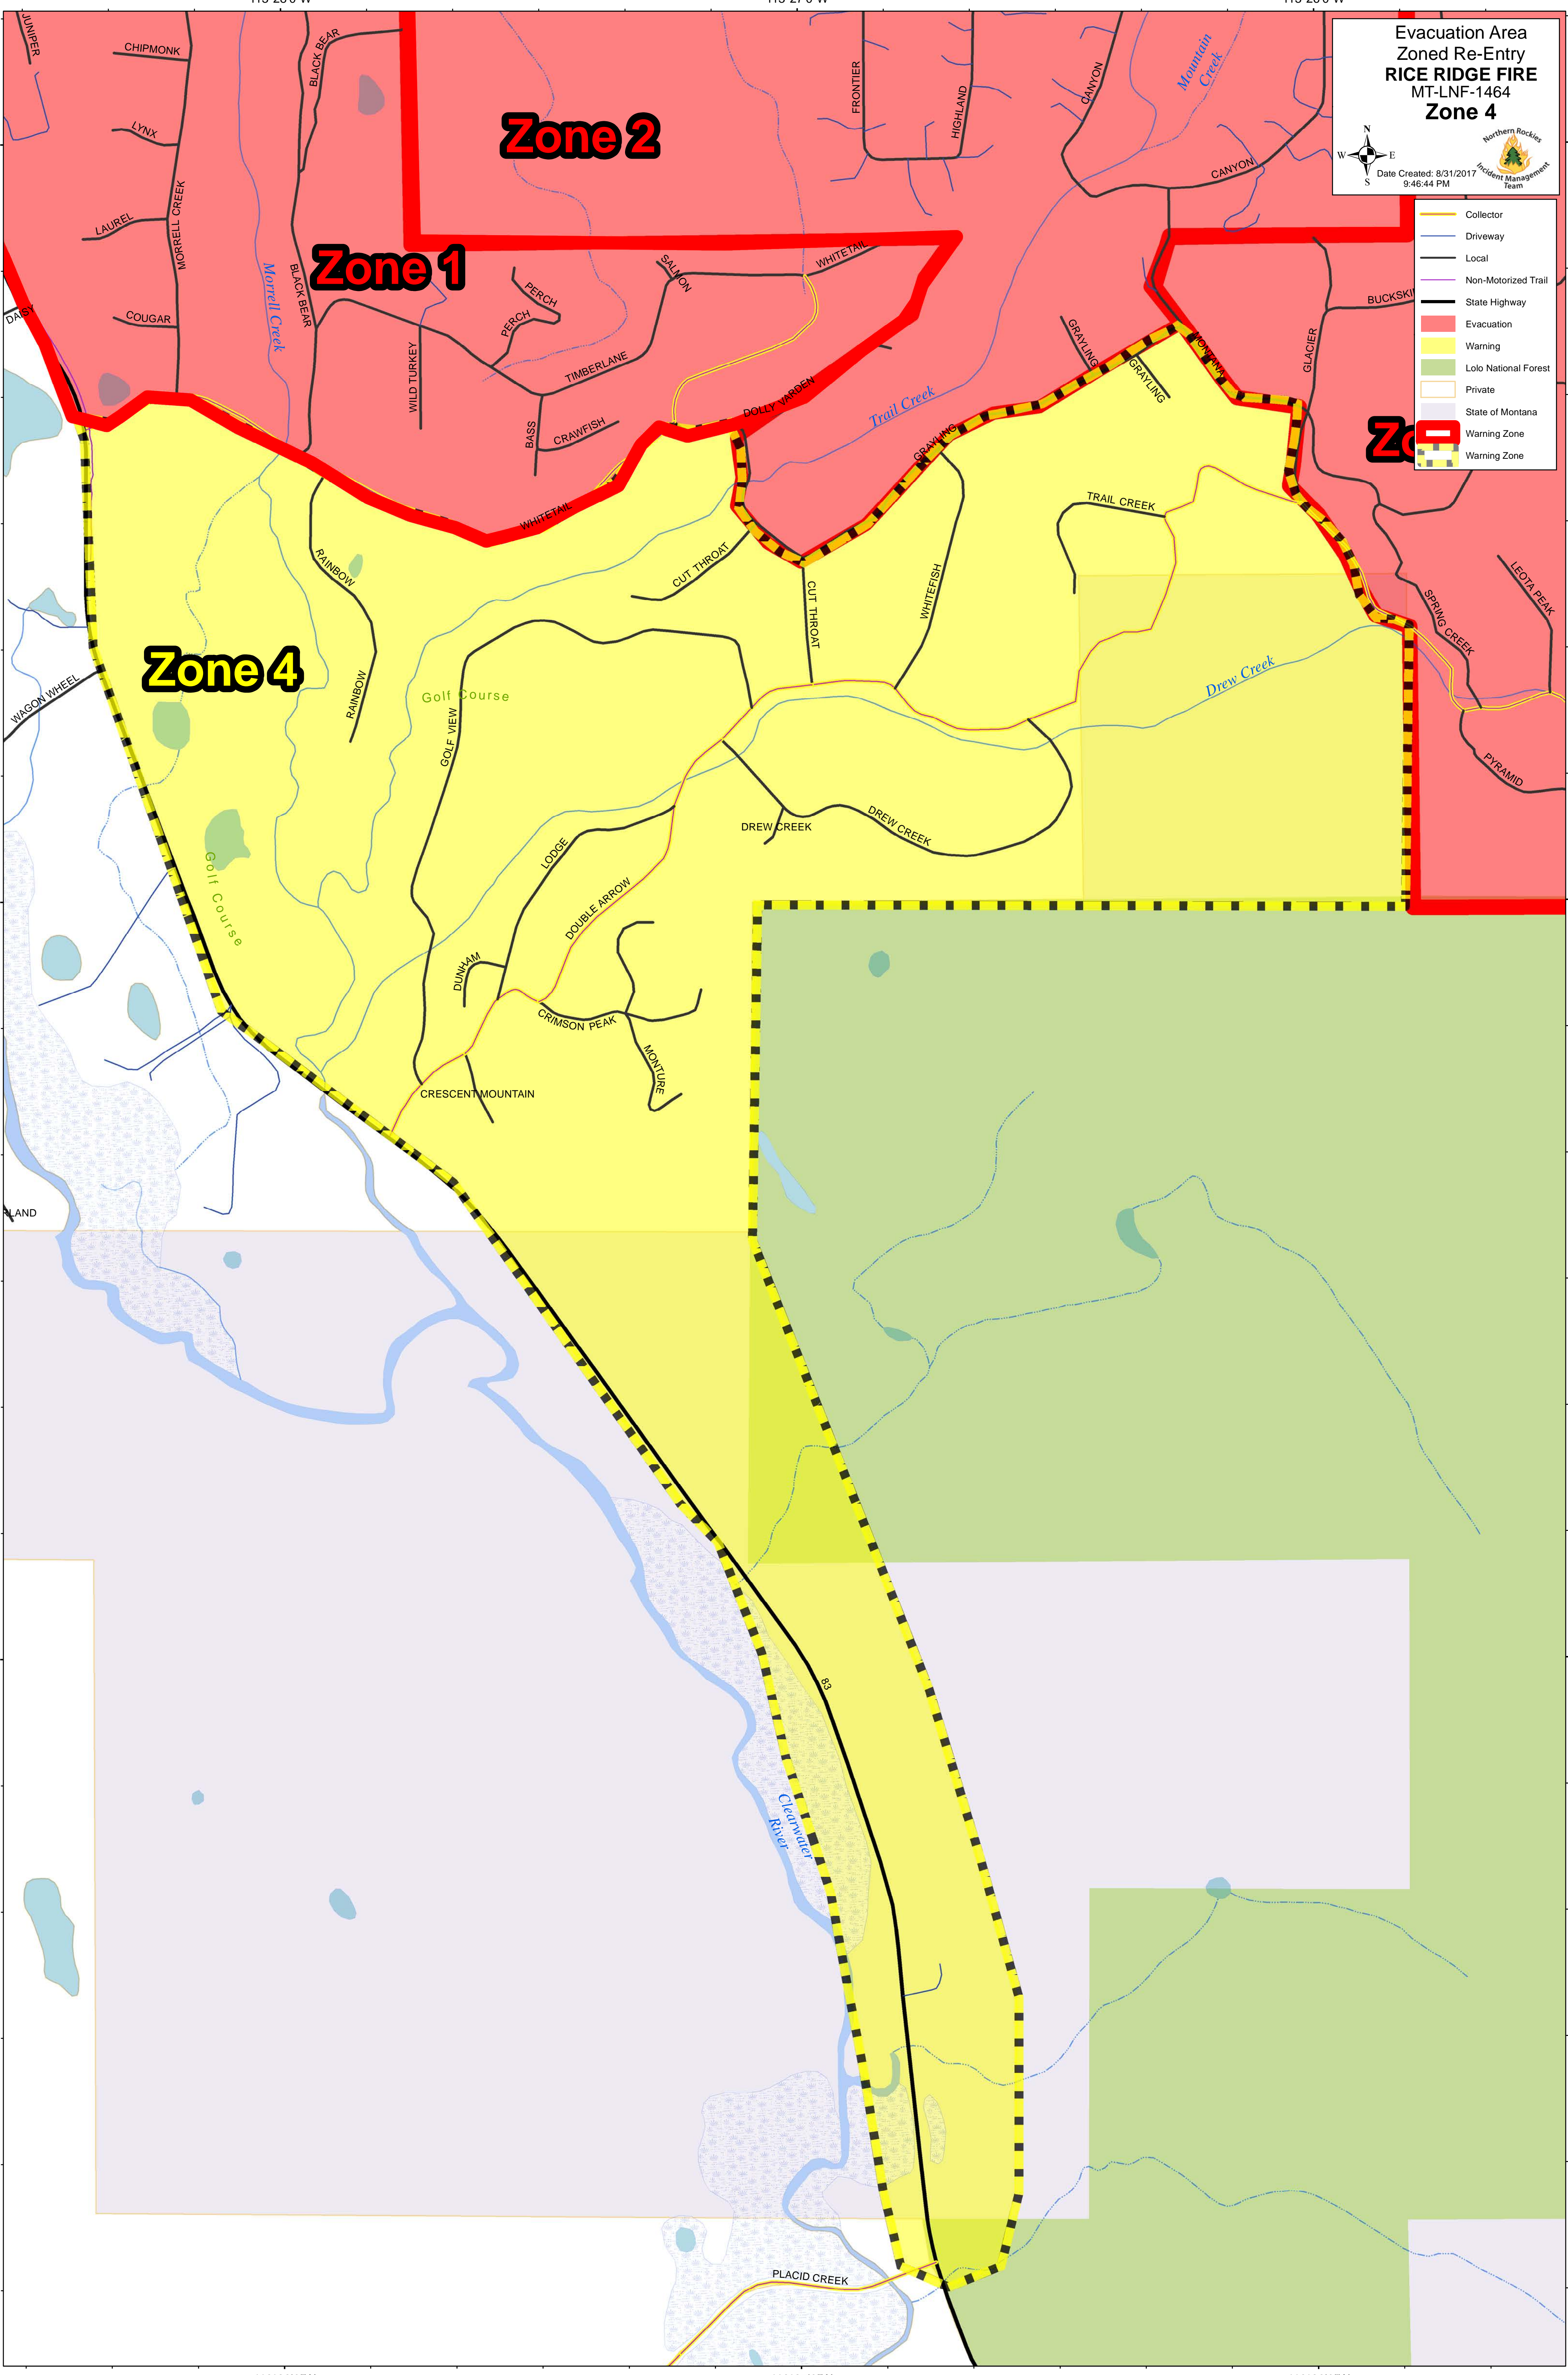

113°28'0"W

113°27'0"W

113°26'0"W

Evacuation Area
Zoned Re-Entry
RICE RIDGE FIRE
MT-LNF-1464
Zone 4

Date Created: 8/31/2017
9:46:44 PM

-  Collector
-  Driveway
-  Local
-  Non-Motorized Trail
-  State Highway
-  Evacuation
-  Warning
-  Lolo National Forest
-  Private
-  State of Montana
-  Warning Zone
-  Warning Zone

Zone 2

Zone 1

Zone 4

Zone 3

113°28'0"W

113°27'0"W

113°26'0"W