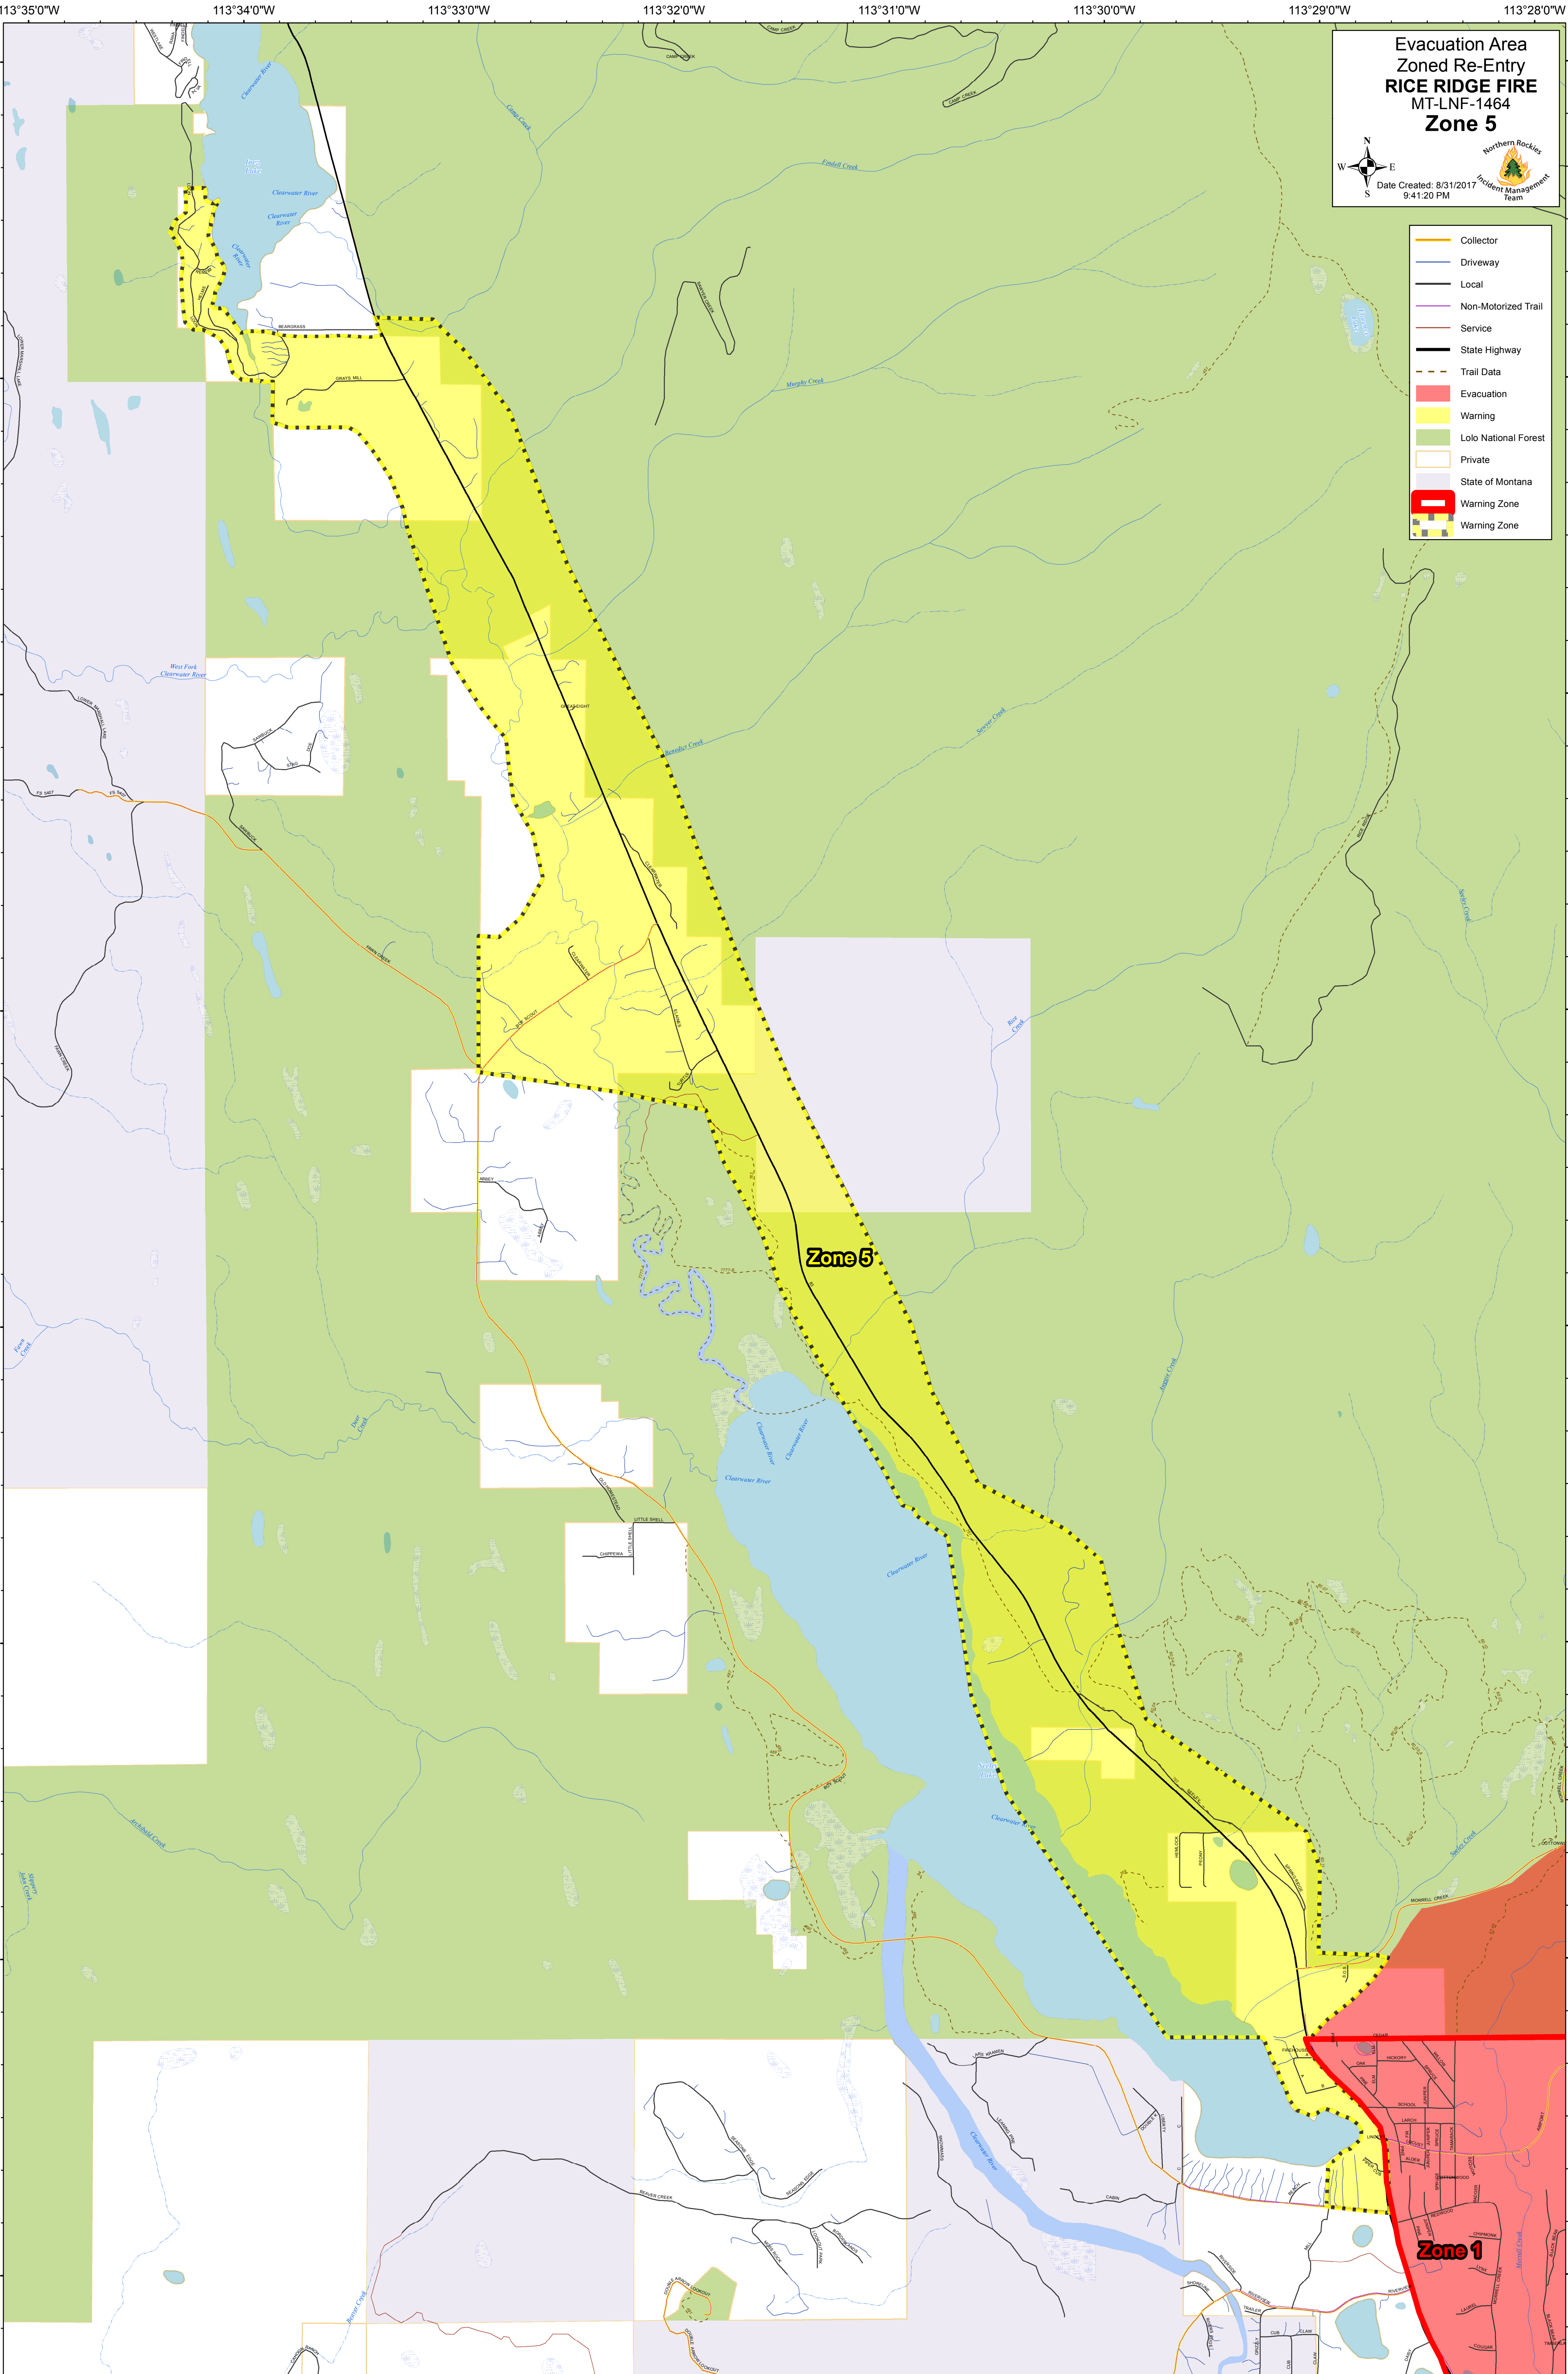

Evacuation Area
Zoned Re-Entry
RICE RIDGE FIRE
MT-LNF-1464
Zone 5

- Collector
- Driveway
- Local
- Non-Motorized Trail
- Service
- State Highway
- Trail Data
- Evacuation
- Warning
- Lolo National Forest
- Private
- State of Montana
- Warning Zone
- Warning Zone

Zone 5

Zone 1