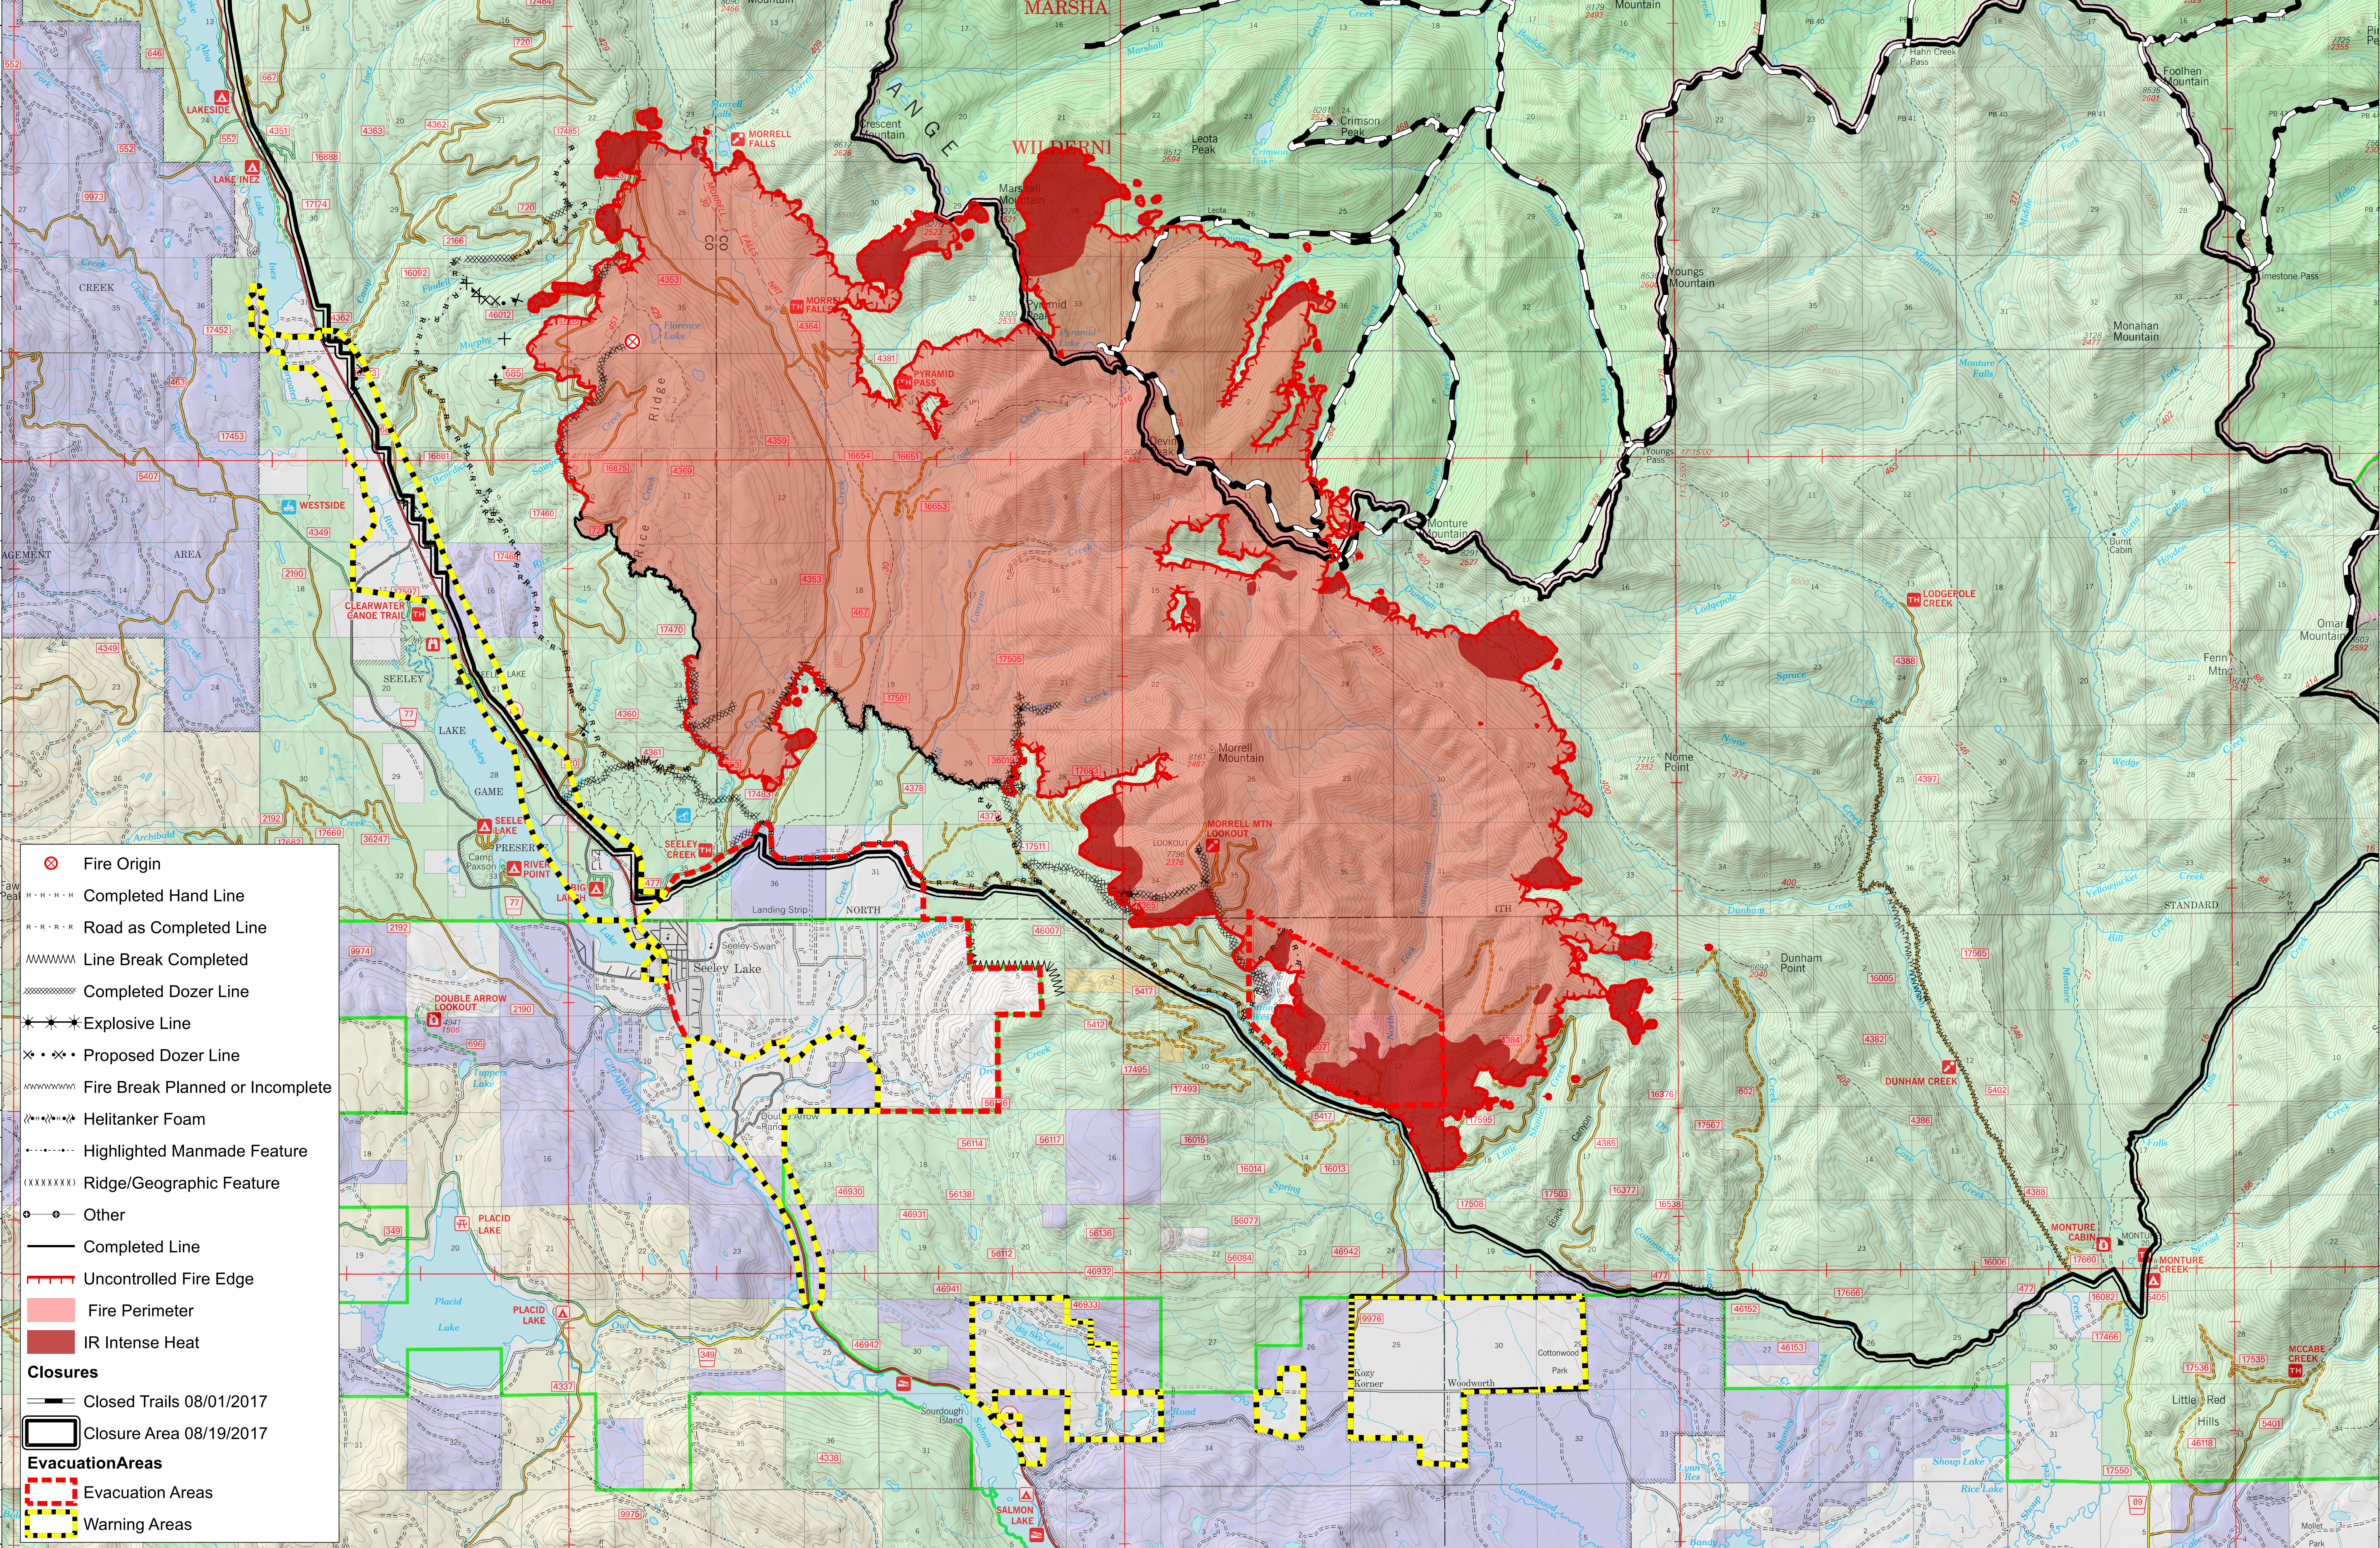

# Public Information

RICE RIDGE FIRE

MT-LNF-001464

September 1, 2017

37,032 Acres (IR Flight 8/31/17 @2201)

0 0.25 0.5 1 Miles  
Date Created: 9/1/2017 1:43:06 PM

- ⊗ Fire Origin
- - - - - Completed Hand Line
- R - R - R - Road as Completed Line
- MMMMM Line Break Completed
- XXXXXX Completed Dozer Line
- \* \* \* \* \* Explosive Line
- × × × × Proposed Dozer Line
- ~~~~~ Fire Break Planned or Incomplete
- ⦿ Helitanker Foam
- ⋯ Highlighted Manmade Feature
- ( ) Ridge/Geographic Feature
- Other
- Completed Line
- ⚡ Uncontrolled Fire Edge
- ▭ Fire Perimeter
- ▭ IR Intense Heat
- Closures**
- Closed Trails 08/01/2017
- ▭ Closure Area 08/19/2017
- Evacuation Areas**
- ▭ Evacuation Areas
- ▭ Warning Areas