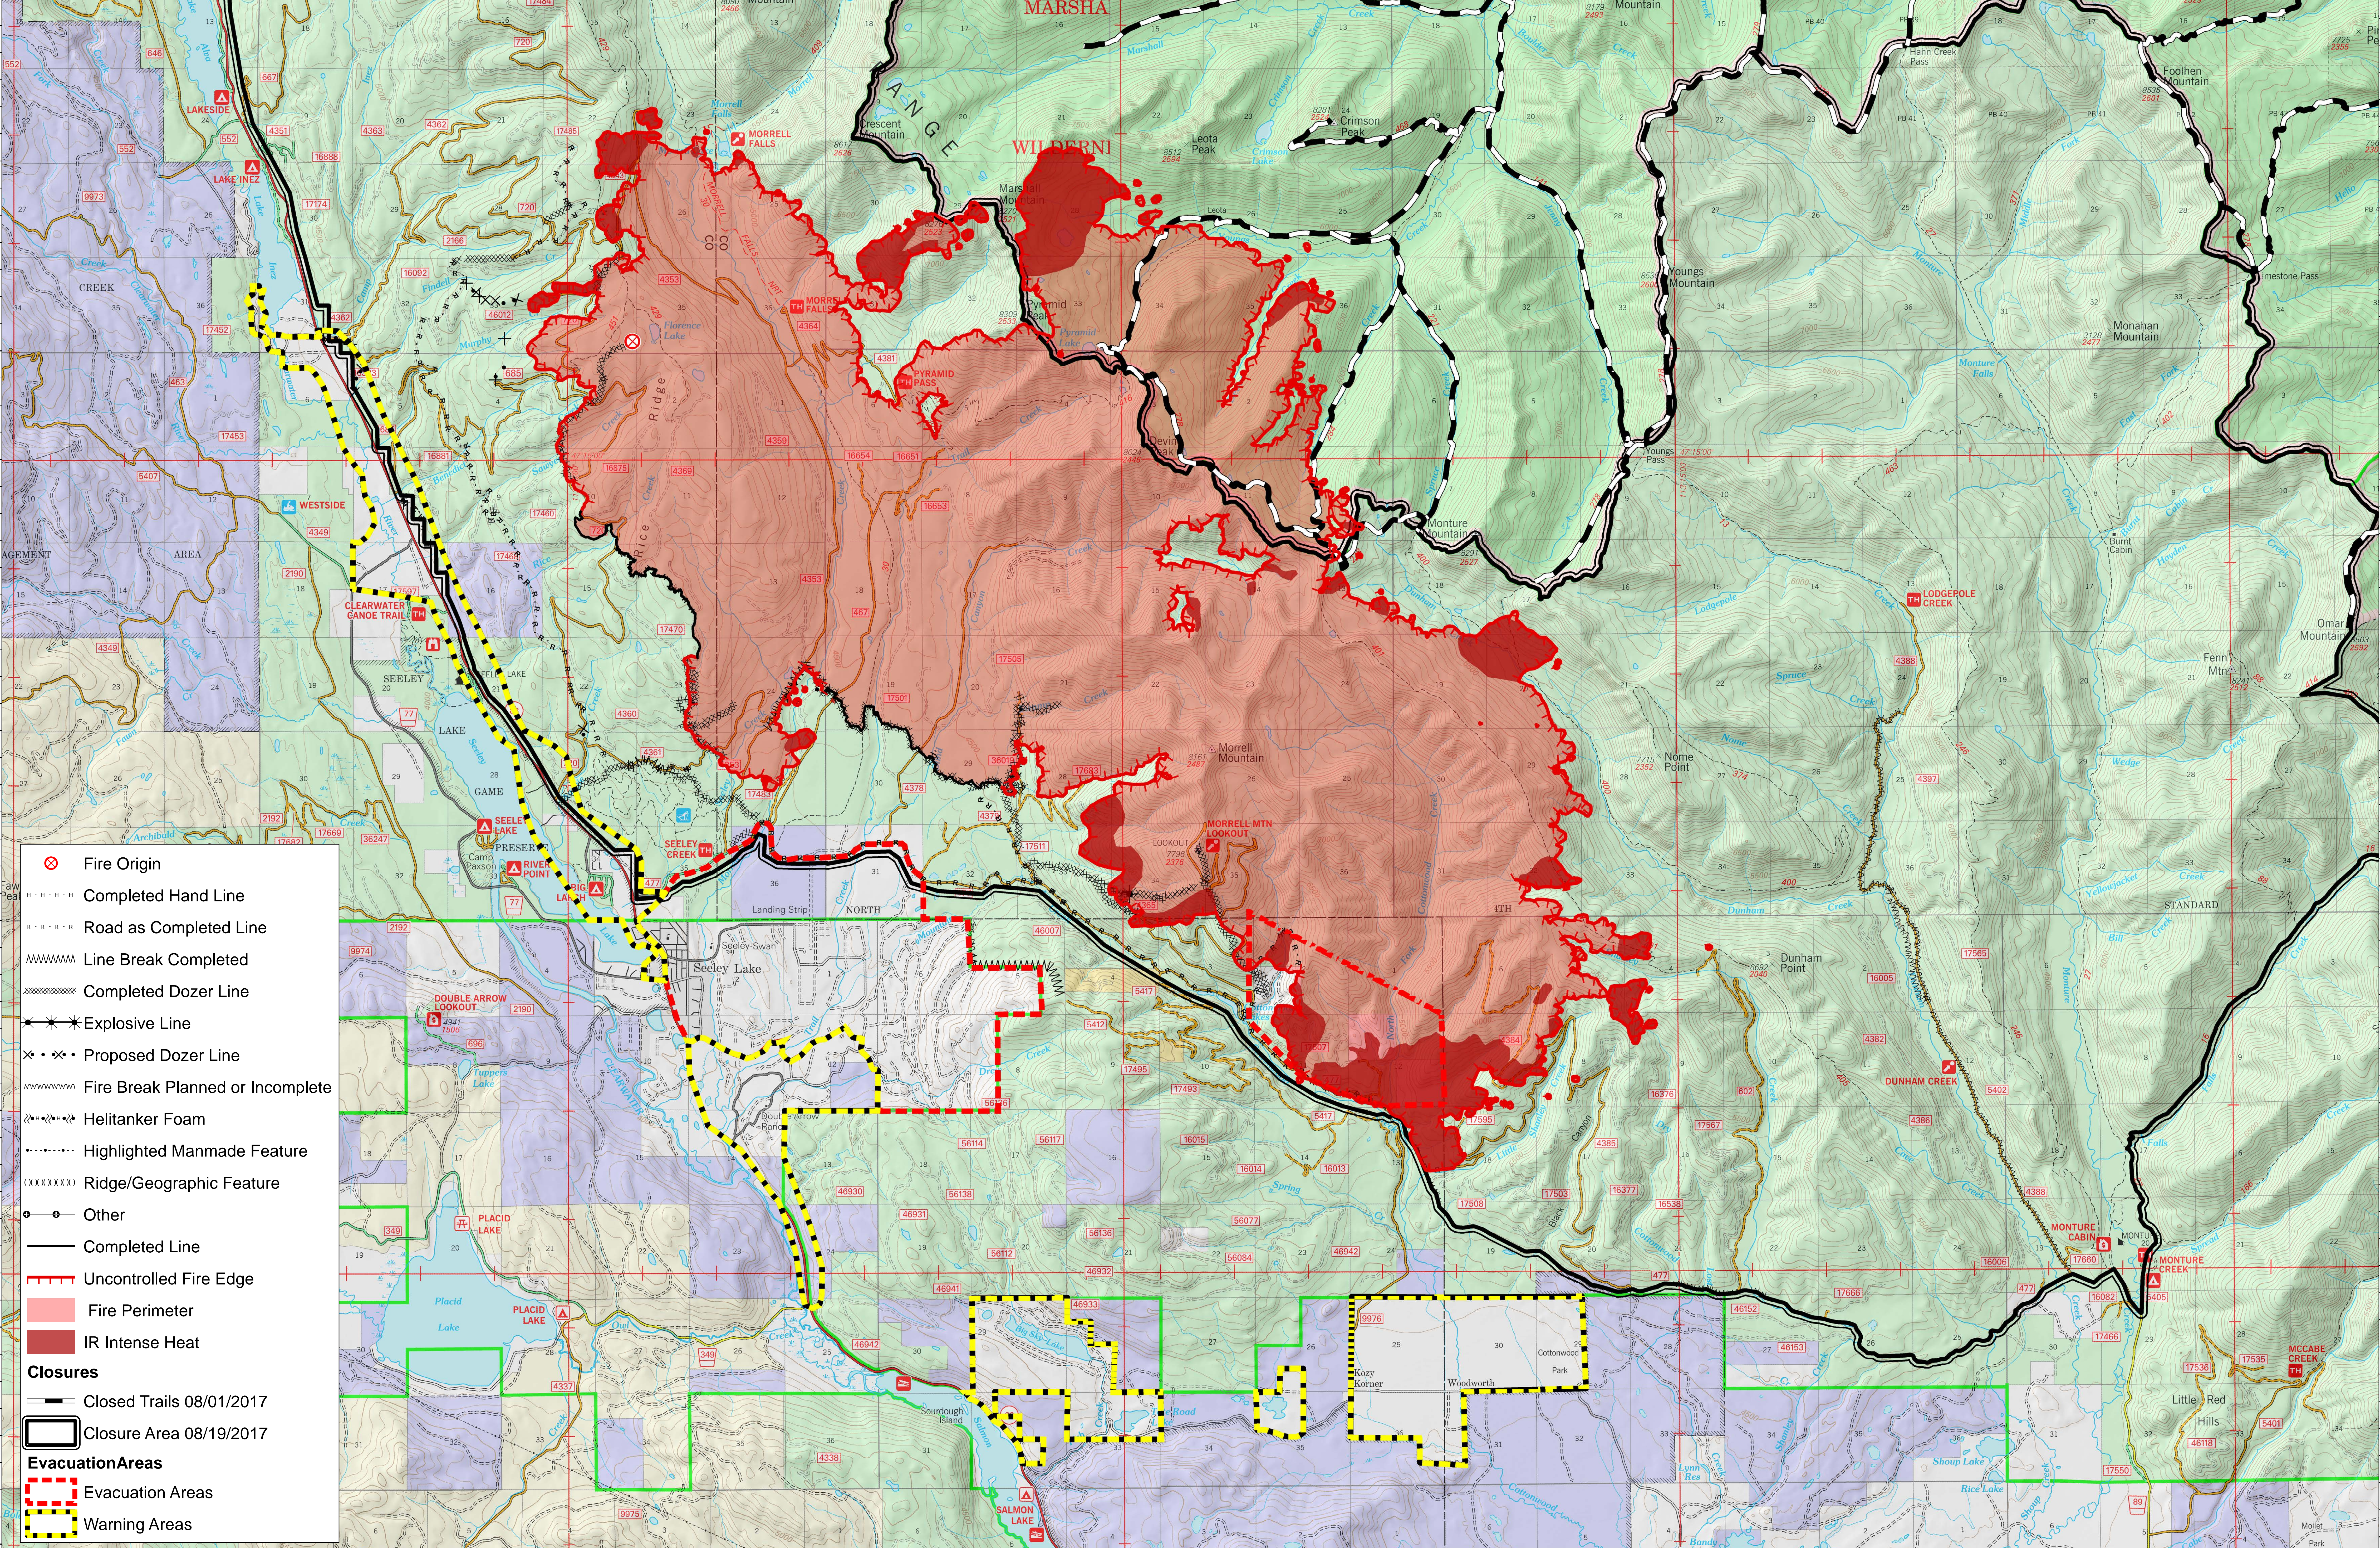

# Public Information

RICE RIDGE FIRE

MT-LNF-001464

September 1, 2017

37,032 Acres (IR Flight 8/31/17 @2201)

0 0.25 0.5 1 Miles  
Date Created: 9/1/2017 2:58:02 PM

- ⊗ Fire Origin
- - - - - Completed Hand Line
- R - R - R - Road as Completed Line
- MMMMM Line Break Completed
- XXXXXX Completed Dozer Line
- \* \* \* \* \* Explosive Line
- × × × × Proposed Dozer Line
- ~~~~~ Fire Break Planned or Incomplete
- ⦿ Helitanker Foam
- ⋯ Highlighted Manmade Feature
- ( ) Ridge/Geographic Feature
- Other
- Completed Line
- ▬ Uncontrolled Fire Edge
- ▭ Fire Perimeter
- ▭ IR Intense Heat
- Closures**
- Closed Trails 08/01/2017
- ▭ Closure Area 08/19/2017
- Evacuation Areas**
- ▭ Evacuation Areas
- ▭ Warning Areas