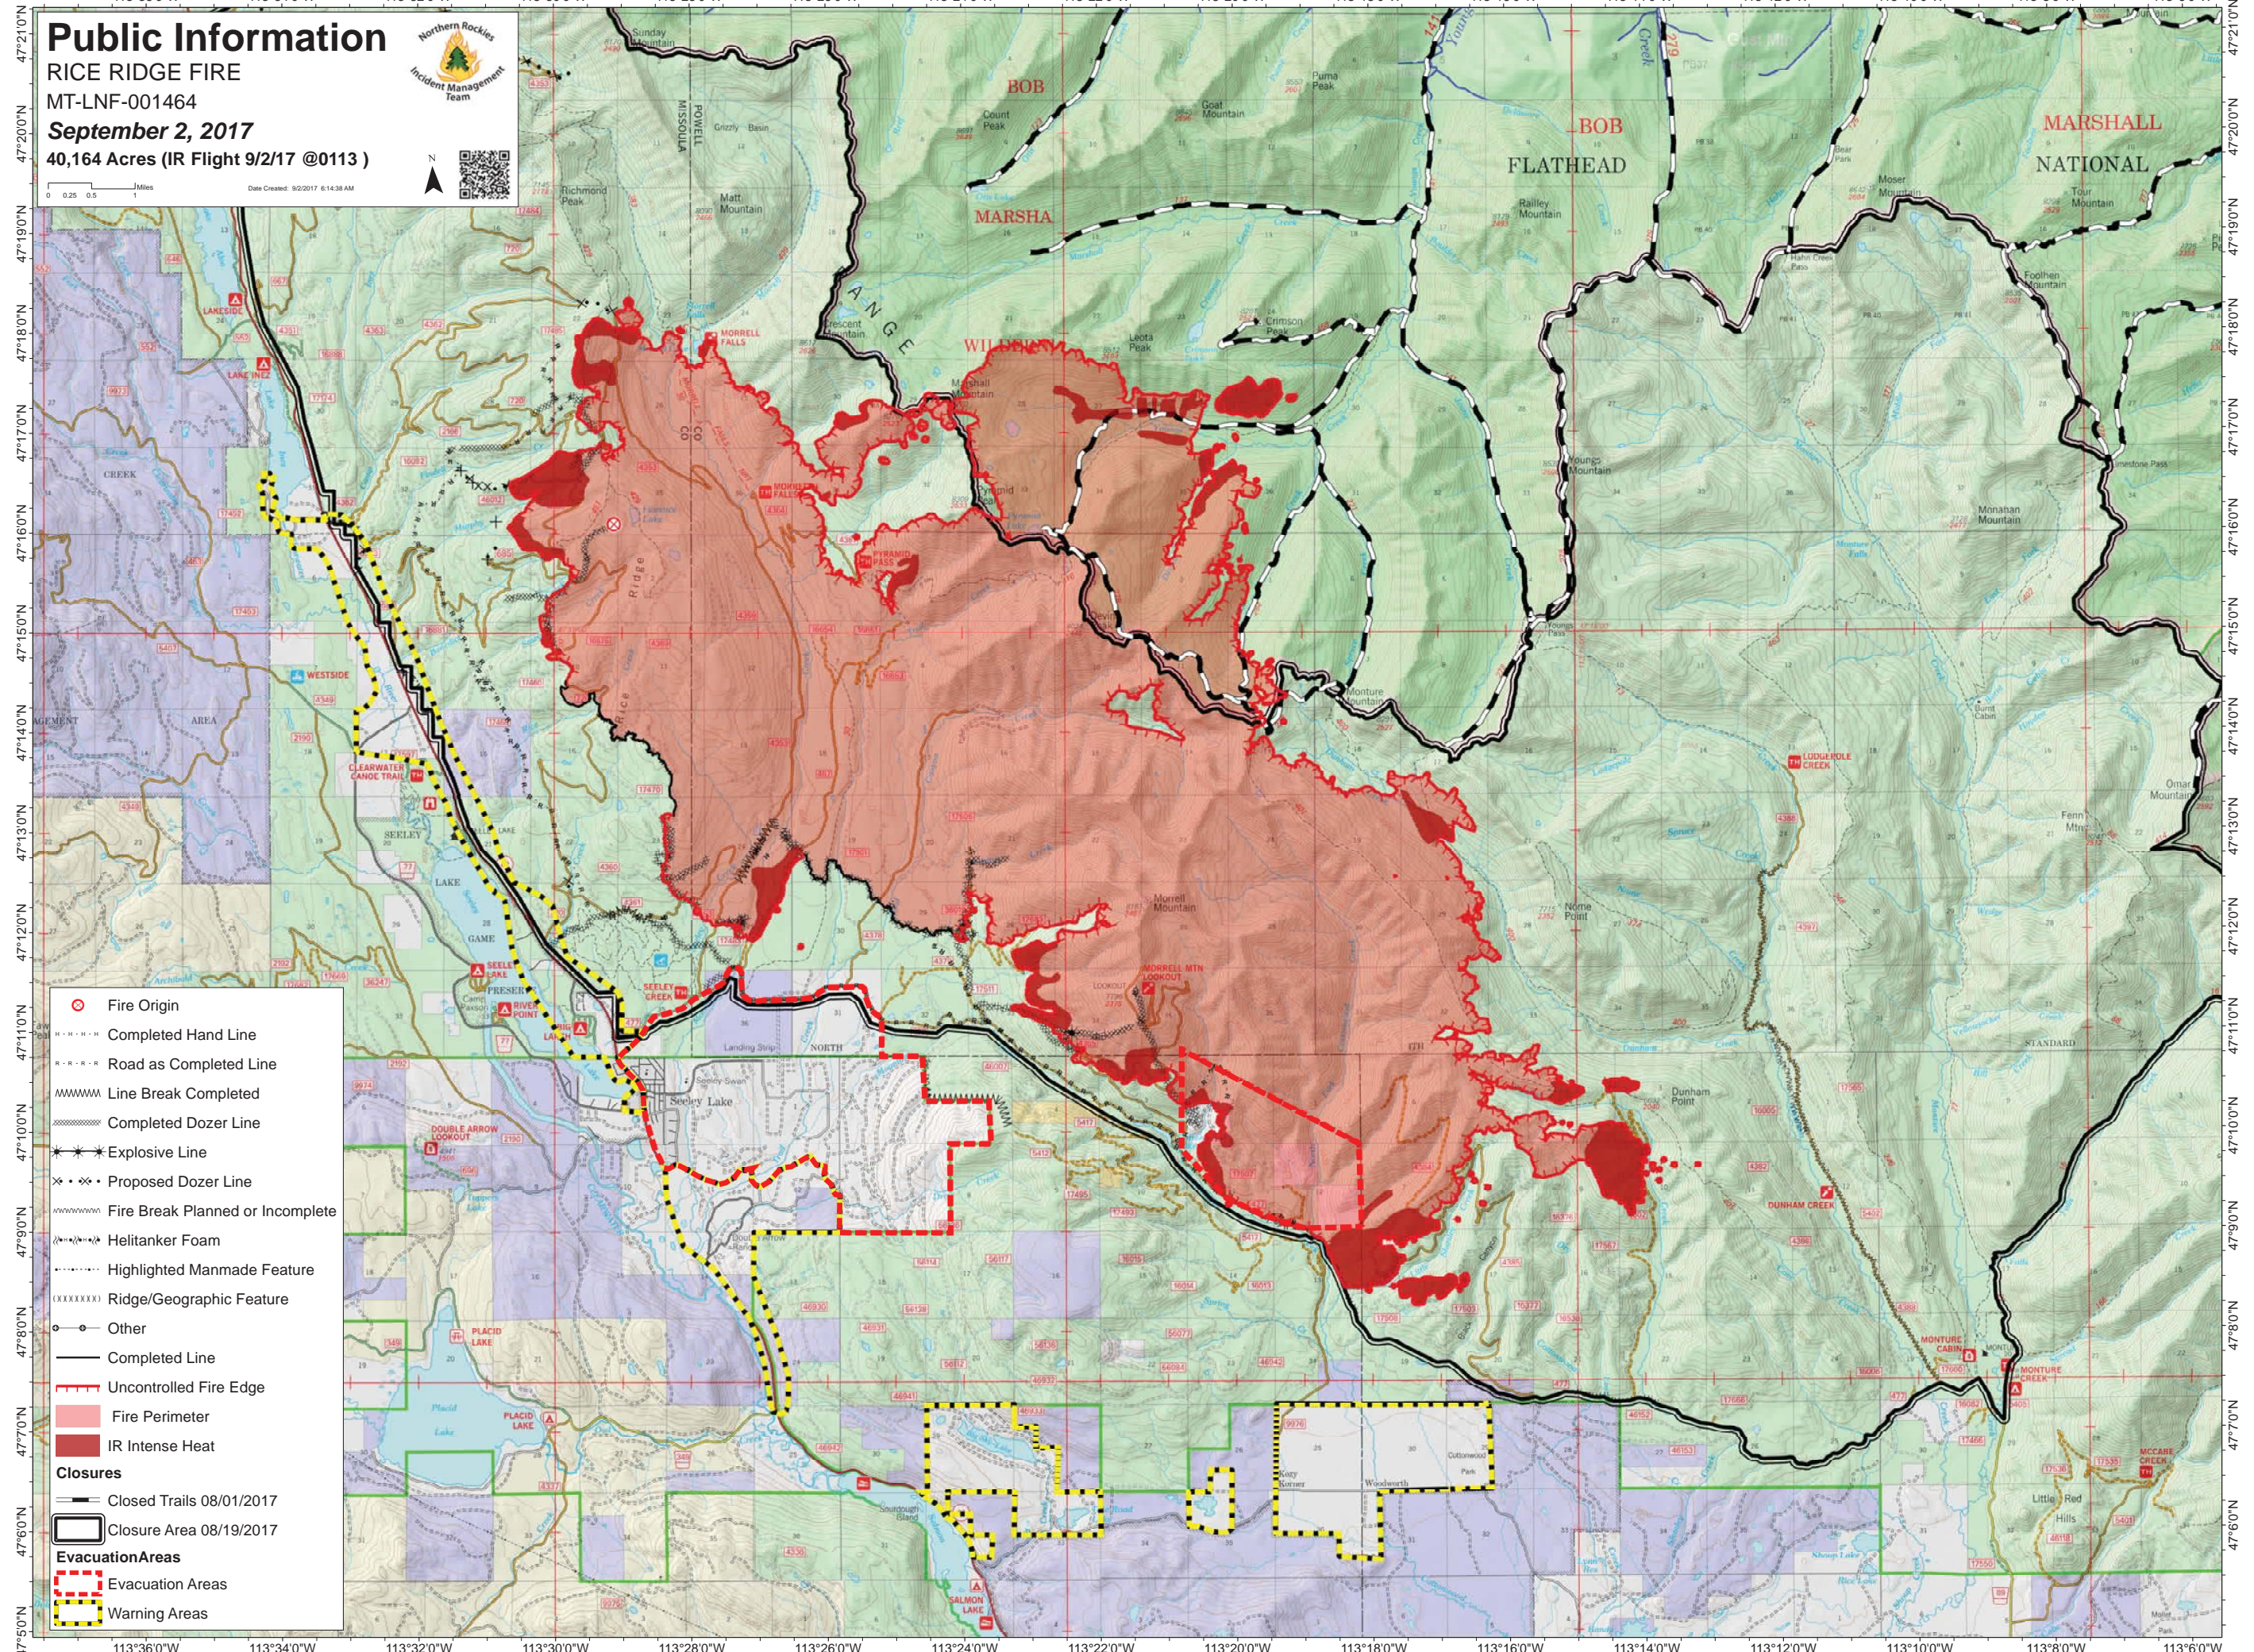

Public Information

RICE RIDGE FIRE

MT-LNF-001464

September 2, 2017

40,164 Acres (IR Flight 9/2/17 @0113)

0 0.25 0.5 1 Miles
Date Created: 9/2/2017 6:14:38 AM

- ⊗ Fire Origin
- - - - - Completed Hand Line
- - - - - Road as Completed Line
- ~~~~~ Line Break Completed
- ~~~~~ Completed Dozer Line
- * * * * * Explosive Line
- × × × × × Proposed Dozer Line
- ~~~~~ Fire Break Planned or Incomplete
- ⊕ Helitanker Foam
- ⋯⋯⋯ Highlighted Manmade Feature
- ⊕ Ridge/Geographic Feature
- Other
- Completed Line
- Uncontrolled Fire Edge
- Fire Perimeter
- IR Intense Heat
- Closures**
- Closed Trails 08/01/2017
- Closure Area 08/19/2017
- Evacuation Areas**
- Evacuation Areas
- Warning Areas