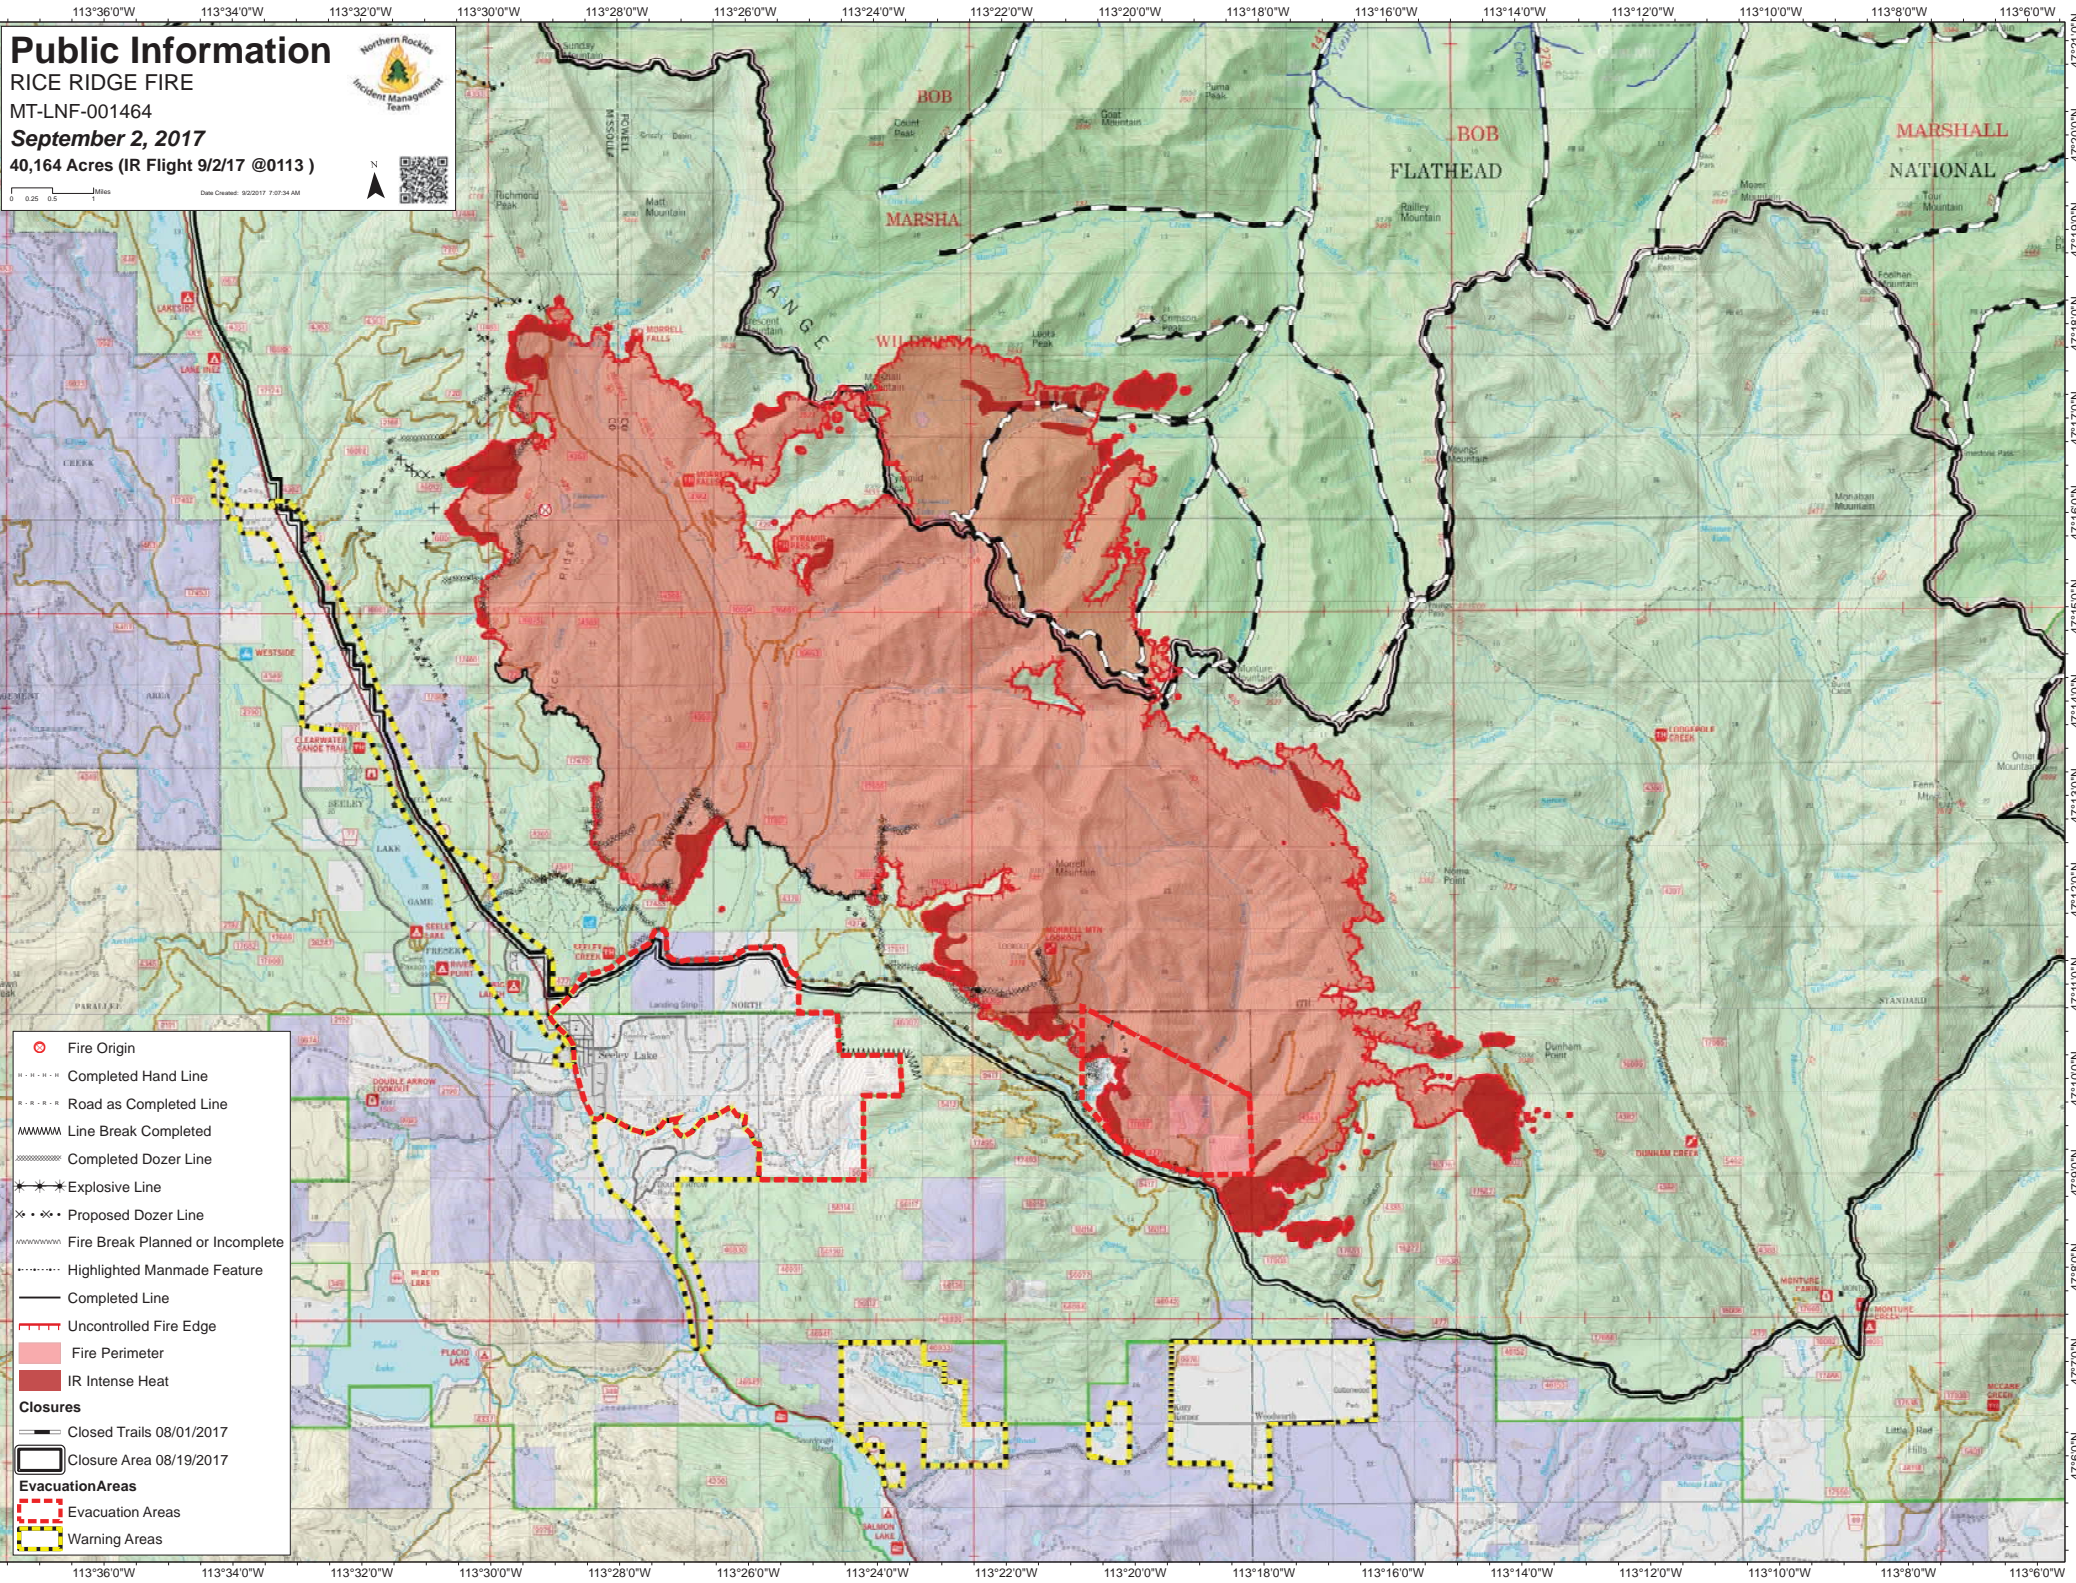

Public Information

RICE RIDGE FIRE

MT-LNF-001464

September 2, 2017

40,164 Acres (IR Flight 9/2/17 @0113)

Scale: 0 0.25 0.5 Miles
Date Created: 9/20/2017 7:00:34 AM

- Fire Origin
- Completed Hand Line
- Road as Completed Line
- Line Break Completed
- Completed Dozer Line
- Explosive Line
- Proposed Dozer Line
- Fire Break Planned or Incomplete
- Highlighted Manmade Feature
- Completed Line
- Uncontrolled Fire Edge
- Fire Perimeter
- IR Intense Heat
- Closures**
- Closed Trails 08/01/2017
- Closure Area 08/19/2017
- Evacuation Areas**
- Evacuation Areas
- Warning Areas