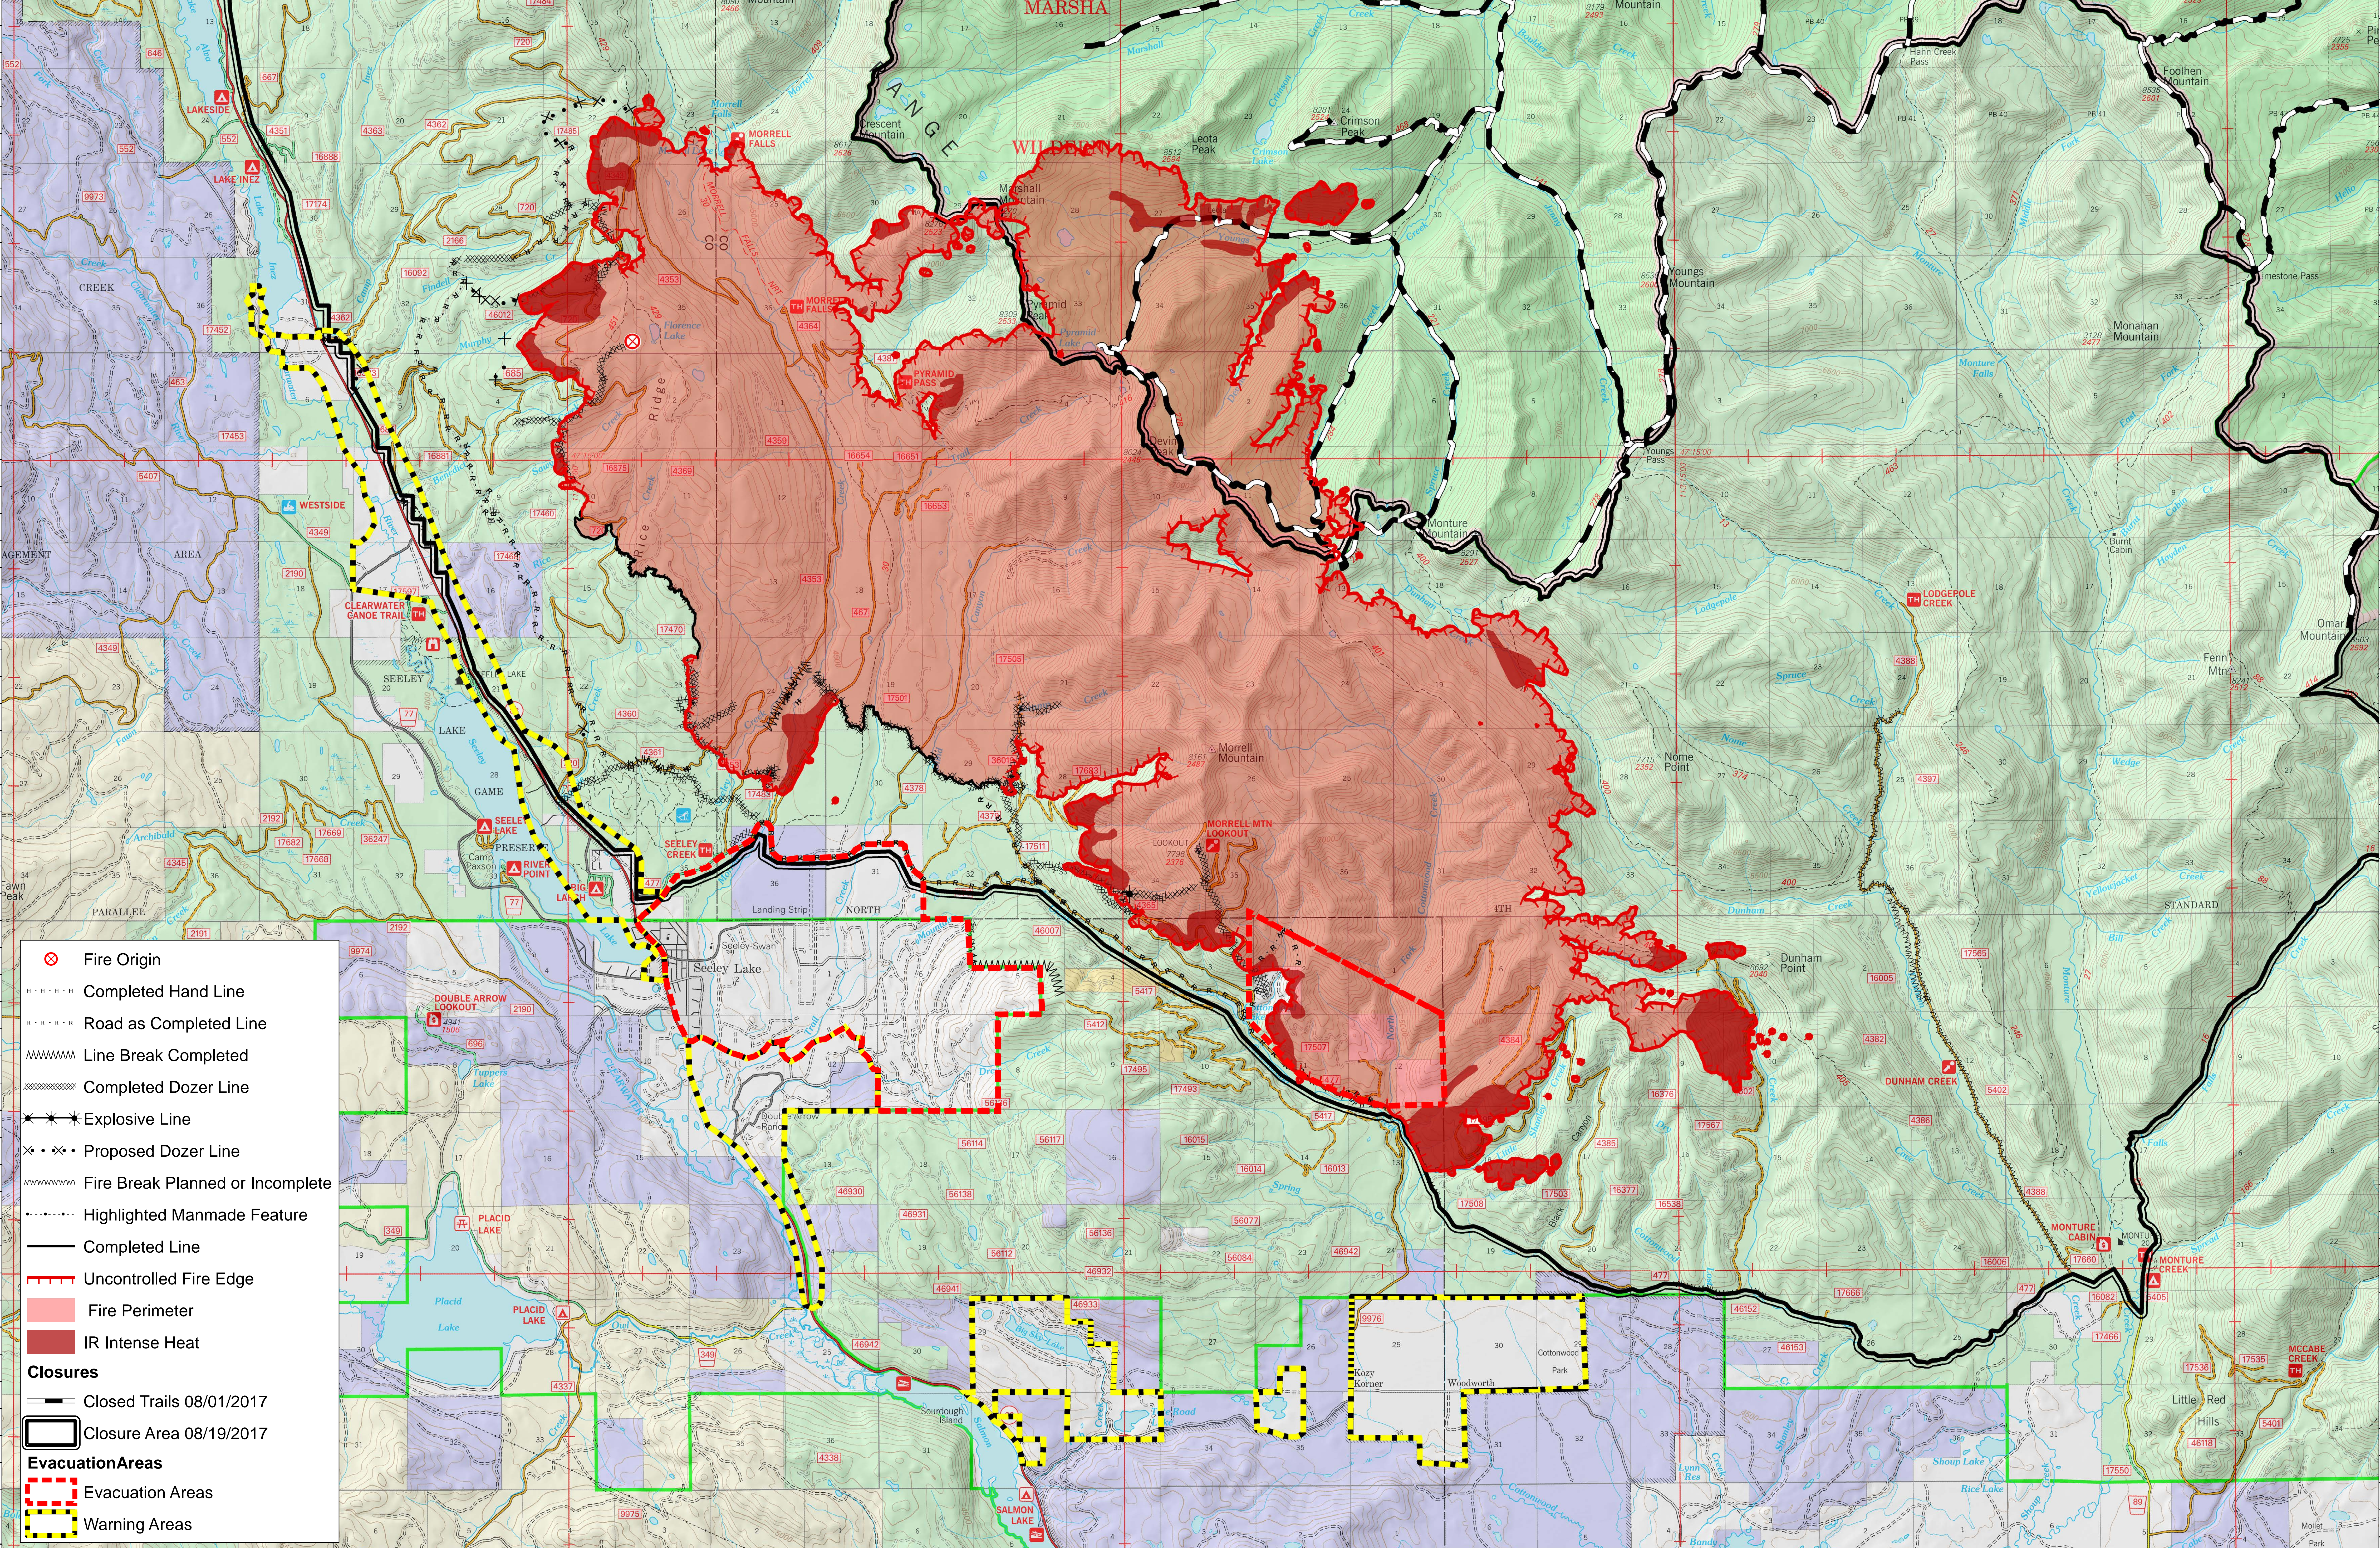

Public Information

RICE RIDGE FIRE

MT-LNF-001464

September 2, 2017

40,164 Acres (IR Flight 9/2/17 @0113)

0 0.25 0.5 Miles Date Created: 9/2/2017 7:07:34 AM

- ⊗ Fire Origin
- - - - - Completed Hand Line
- - - - - Road as Completed Line
- ~~~~~ Line Break Completed
- ~~~~~ Completed Dozer Line
- * * * Explosive Line
- × × × Proposed Dozer Line
- ~~~~~ Fire Break Planned or Incomplete
- Highlighted Manmade Feature
- Completed Line
- Uncontrolled Fire Edge
- Fire Perimeter
- IR Intense Heat
- Closures**
- Closed Trails 08/01/2017
- Closure Area 08/19/2017
- Evacuation Areas**
- Evacuation Areas
- Warning Areas