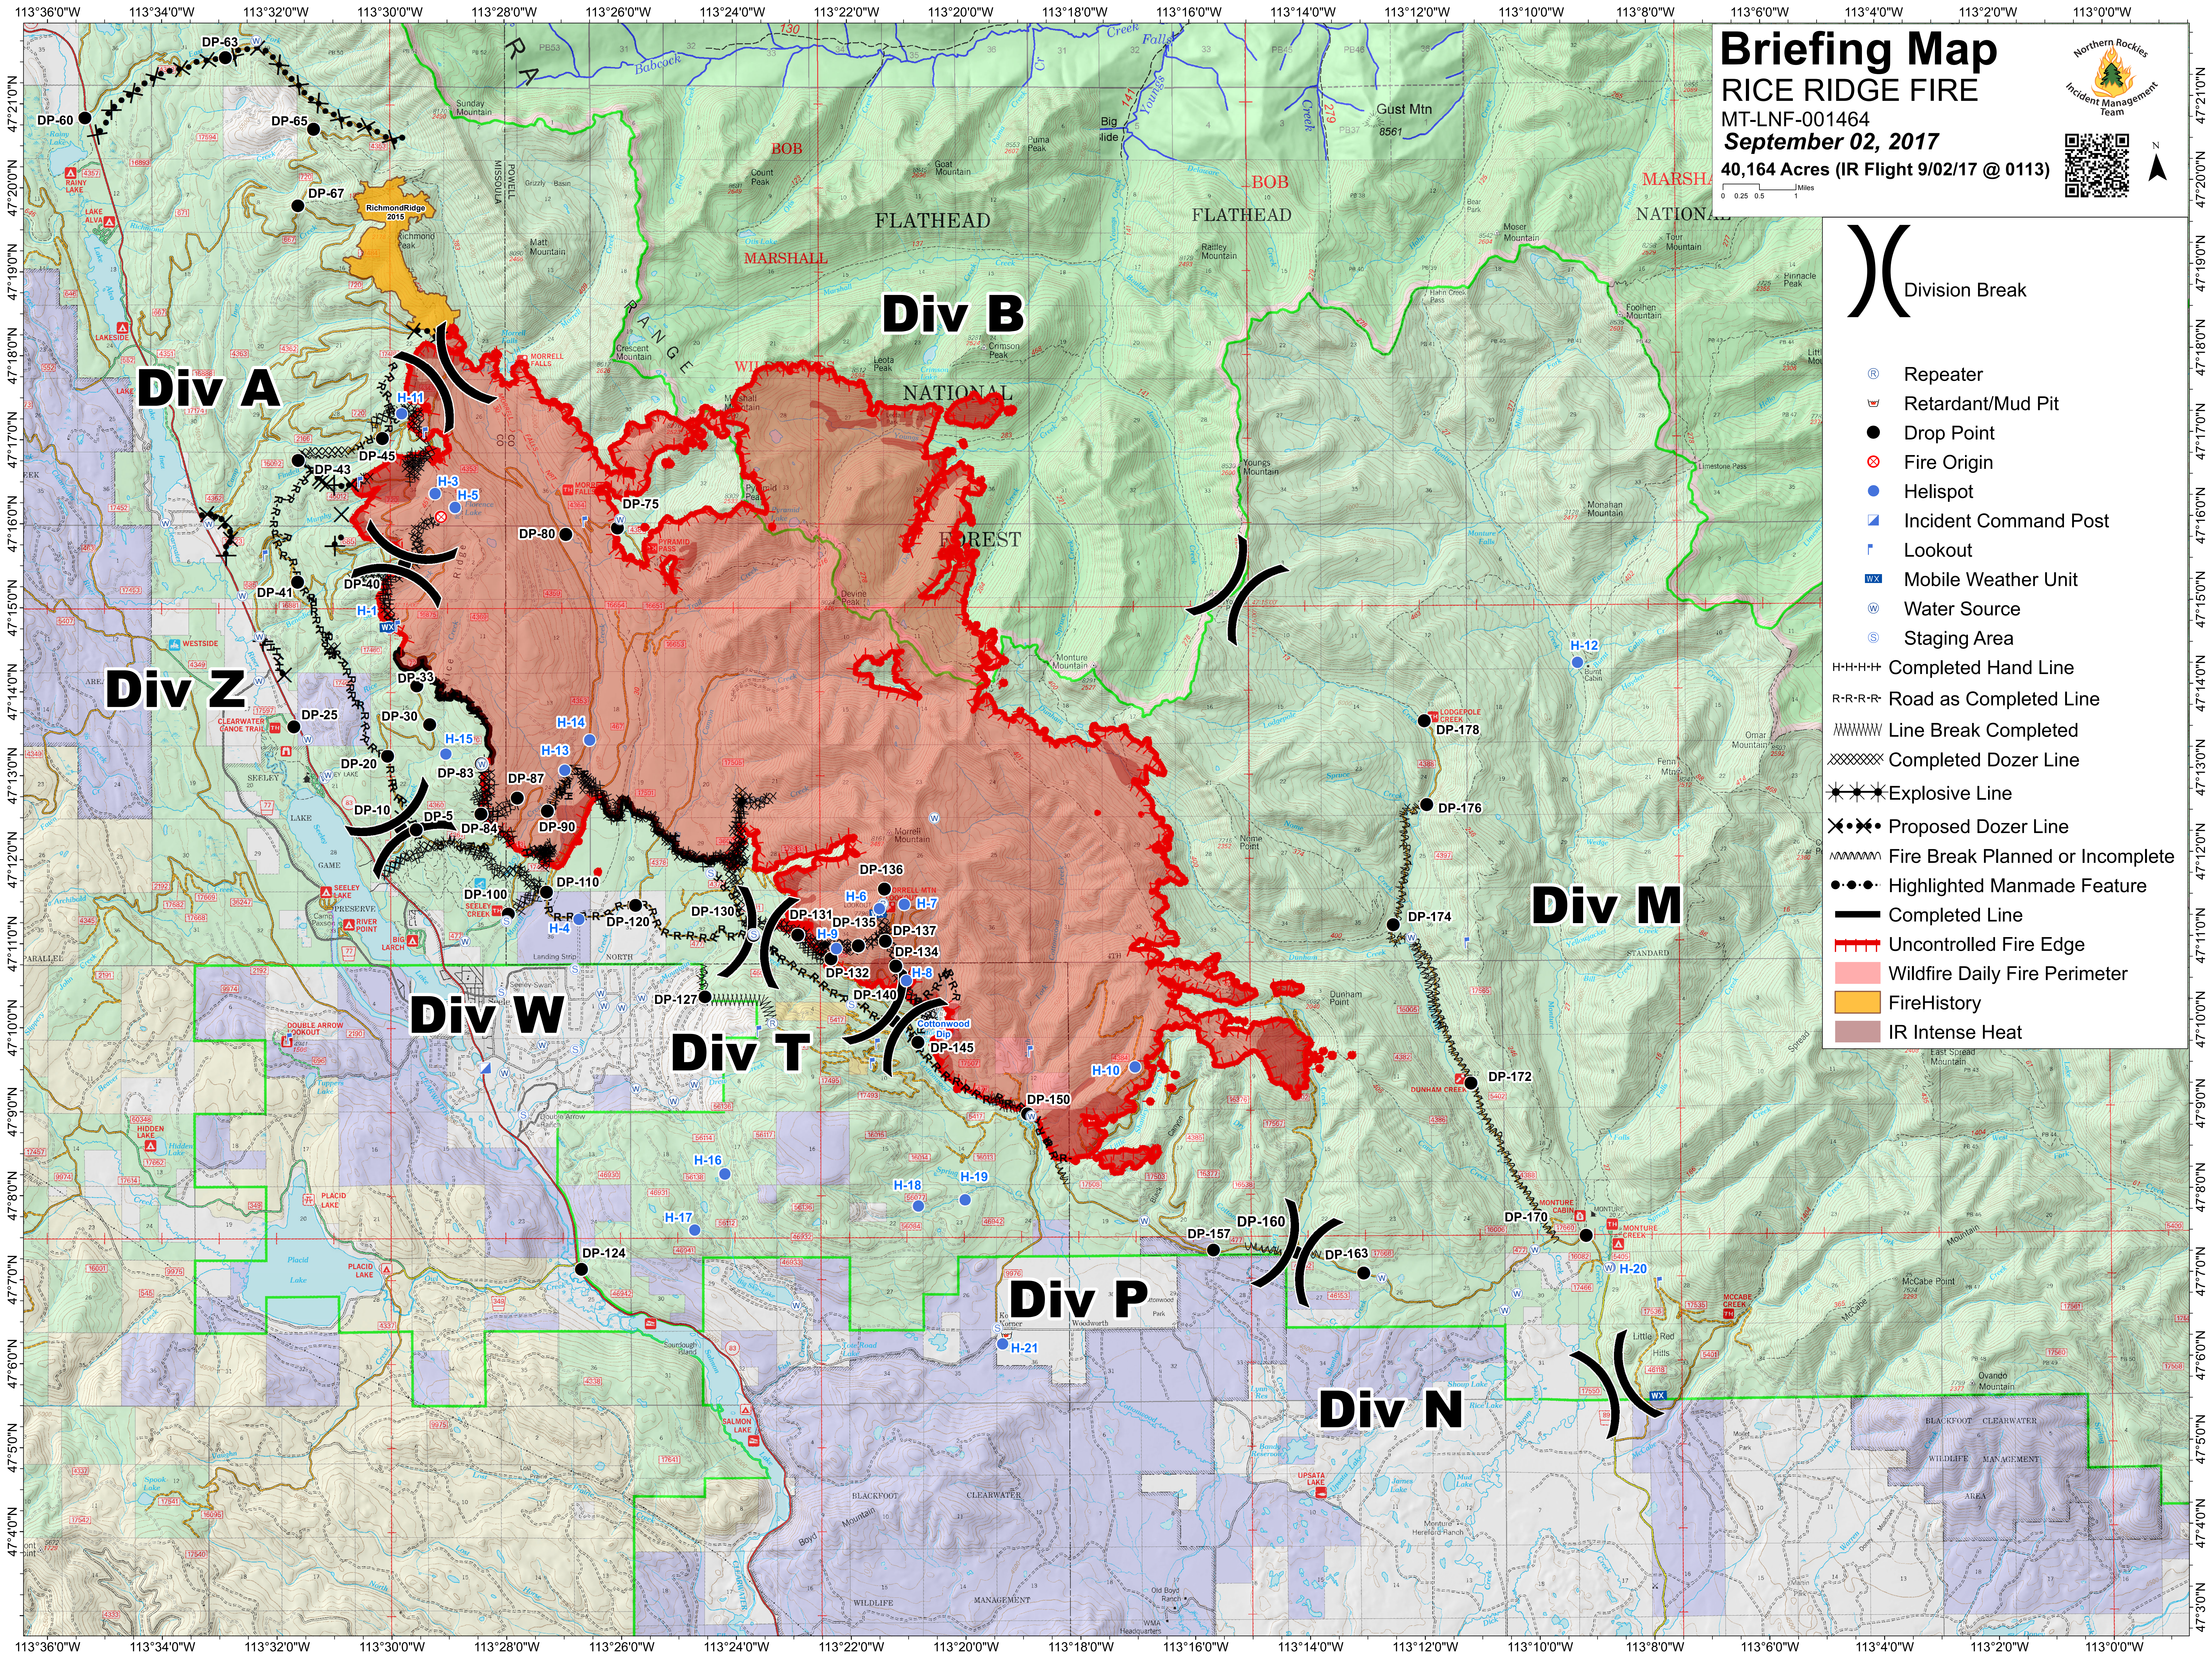

# Briefing Map

## RICE RIDGE FIRE

MT-LNF-001464

September 02, 2017

40,164 Acres (IR Flight 9/02/17 @ 0113)

**Division Break**

- Repeater
- Retardant/Mud Pit
- Drop Point
- Fire Origin
- Helispot
- Incident Command Post
- Lookout
- Mobile Weather Unit
- Water Source
- Staging Area
- Completed Hand Line
- Road as Completed Line
- Line Break Completed
- Completed Dozer Line
- Explosive Line
- Proposed Dozer Line
- Fire Break Planned or Incomplete
- Highlighted Manmade Feature
- Completed Line
- Uncontrolled Fire Edge
- Wildfire Daily Fire Perimeter
- FireHistory
- IR Intense Heat