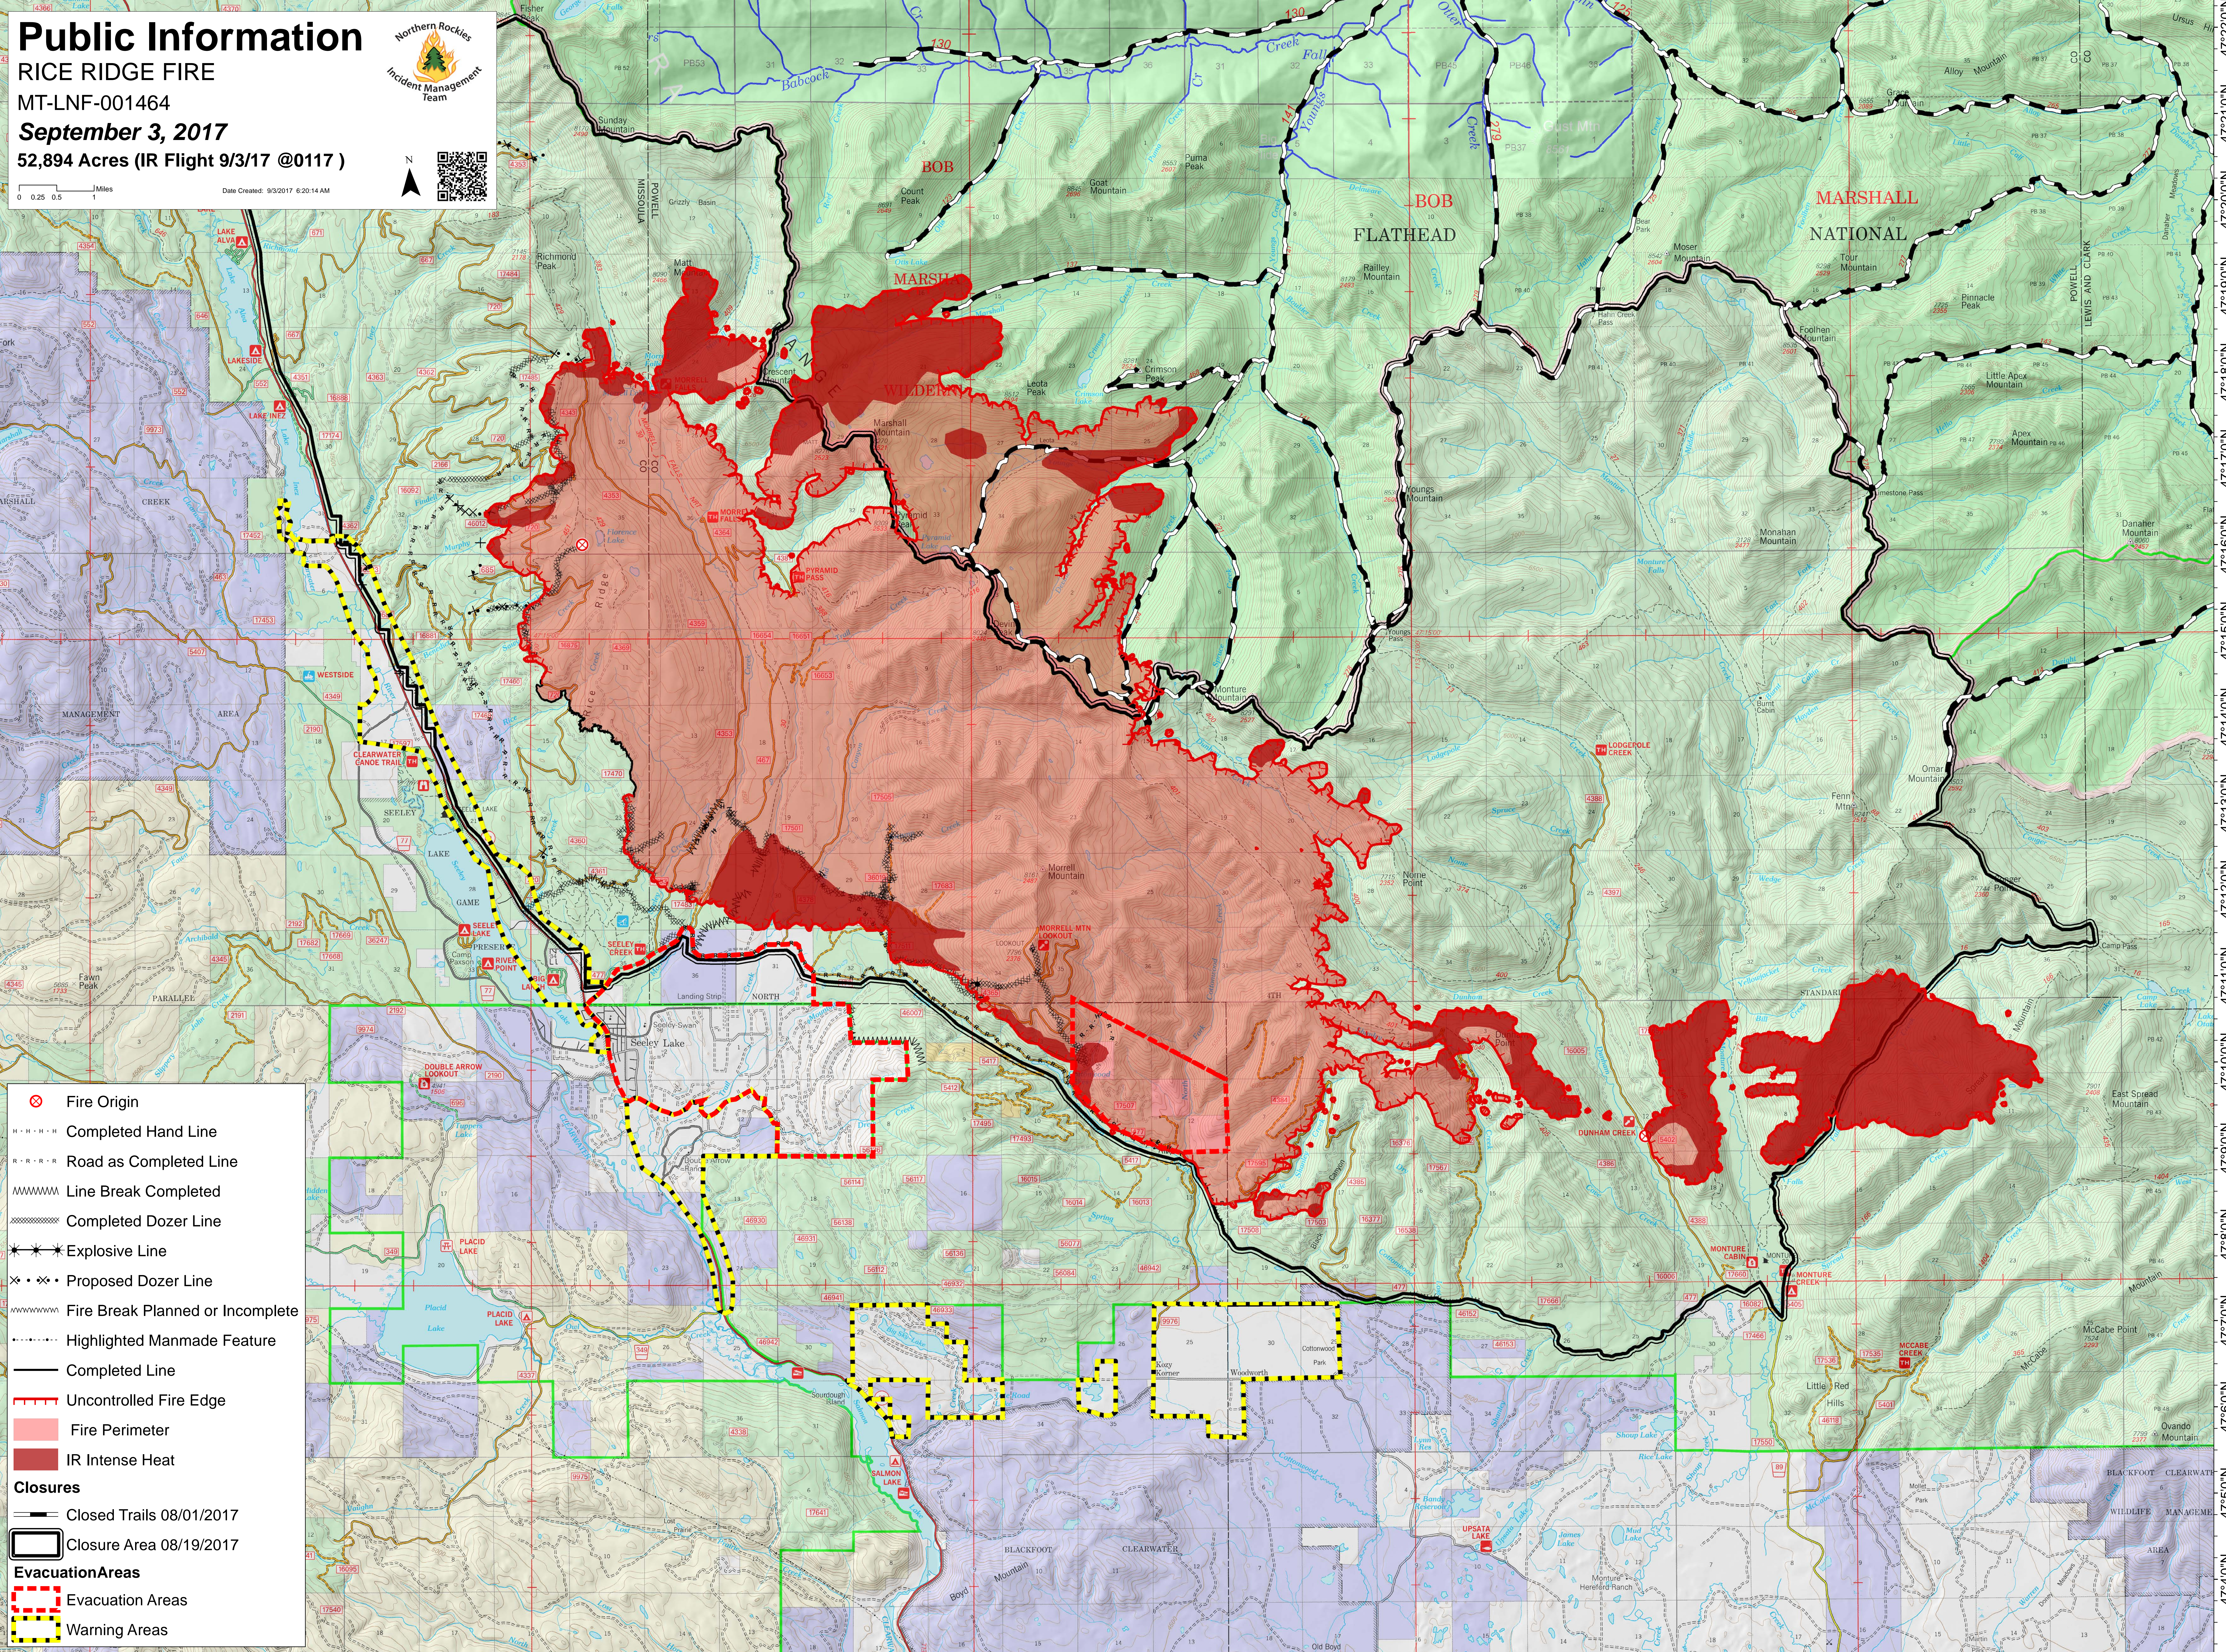

Public Information

RICE RIDGE FIRE

MT-LNF-001464

September 3, 2017

52,894 Acres (IR Flight 9/3/17 @0117)

0 0.25 0.5 1 Miles
Date Created: 9/3/2017 6:20:14 AM

- ⊗ Fire Origin
- - - - - Completed Hand Line
- R - R - R - Road as Completed Line
- MMMMMM Line Break Completed
- XXXXXXXX Completed Dozer Line
- * * * * * Explosive Line
- × × × × Proposed Dozer Line
- ~~~~~ Fire Break Planned or Incomplete
- Highlighted Manmade Feature
- Completed Line
- Uncontrolled Fire Edge
- Fire Perimeter
- IR Intense Heat
- Closures**
- Closed Trails 08/01/2017
- Closure Area 08/19/2017
- Evacuation Areas**
- Evacuation Areas
- Warning Areas