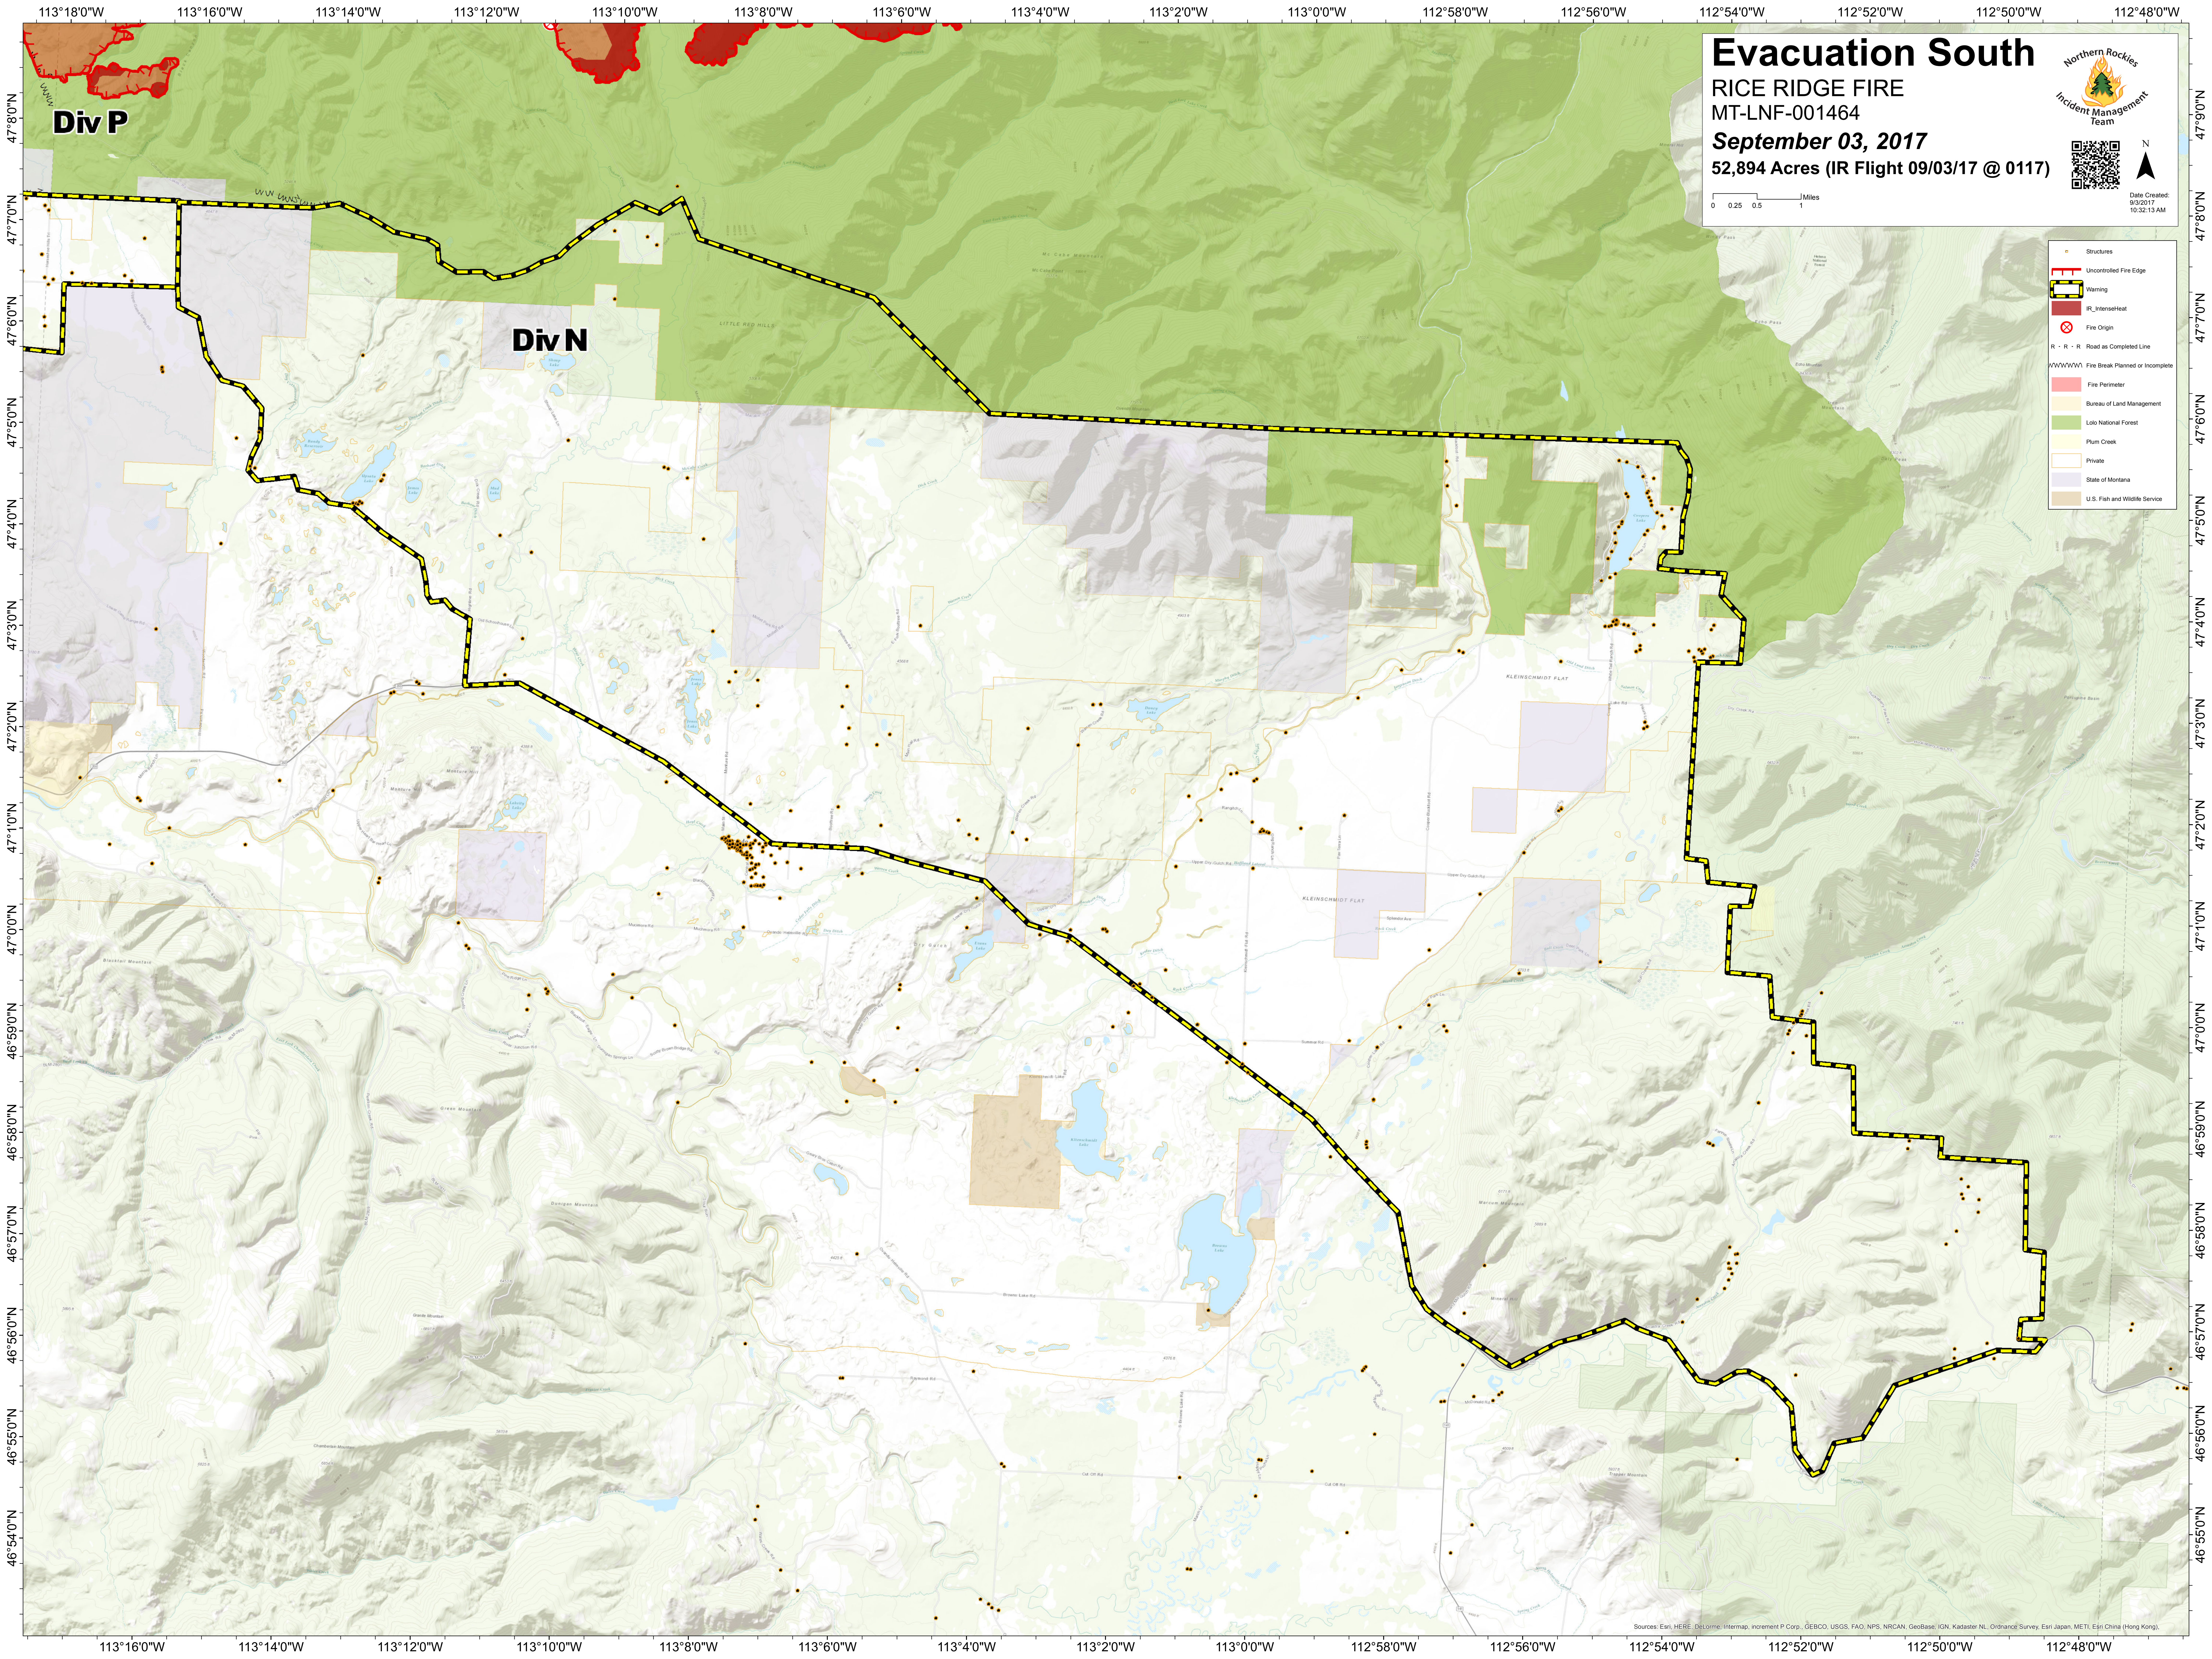

Evacuation South

RICE RIDGE FIRE
MT-LNF-001464

September 03, 2017

52,894 Acres (IR Flight 09/03/17 @ 0117)

Date Created:
9/3/2017
10:52:13 AM

0 0.25 0.5 1 Miles

● Structures
 Warning
 Uncontrolled Fire Edge
 IR Intense/feet
X Fire Origin
 R - R - R Road as Completed Line
 Fire Break Planned or Incomplete
 Fire Perimeter
 Bureau of Land Management
 Lolo National Forest
 Plum Creek
 Private
 State of Montana
 U.S. Fish and Wildlife Service

Div P

Div N