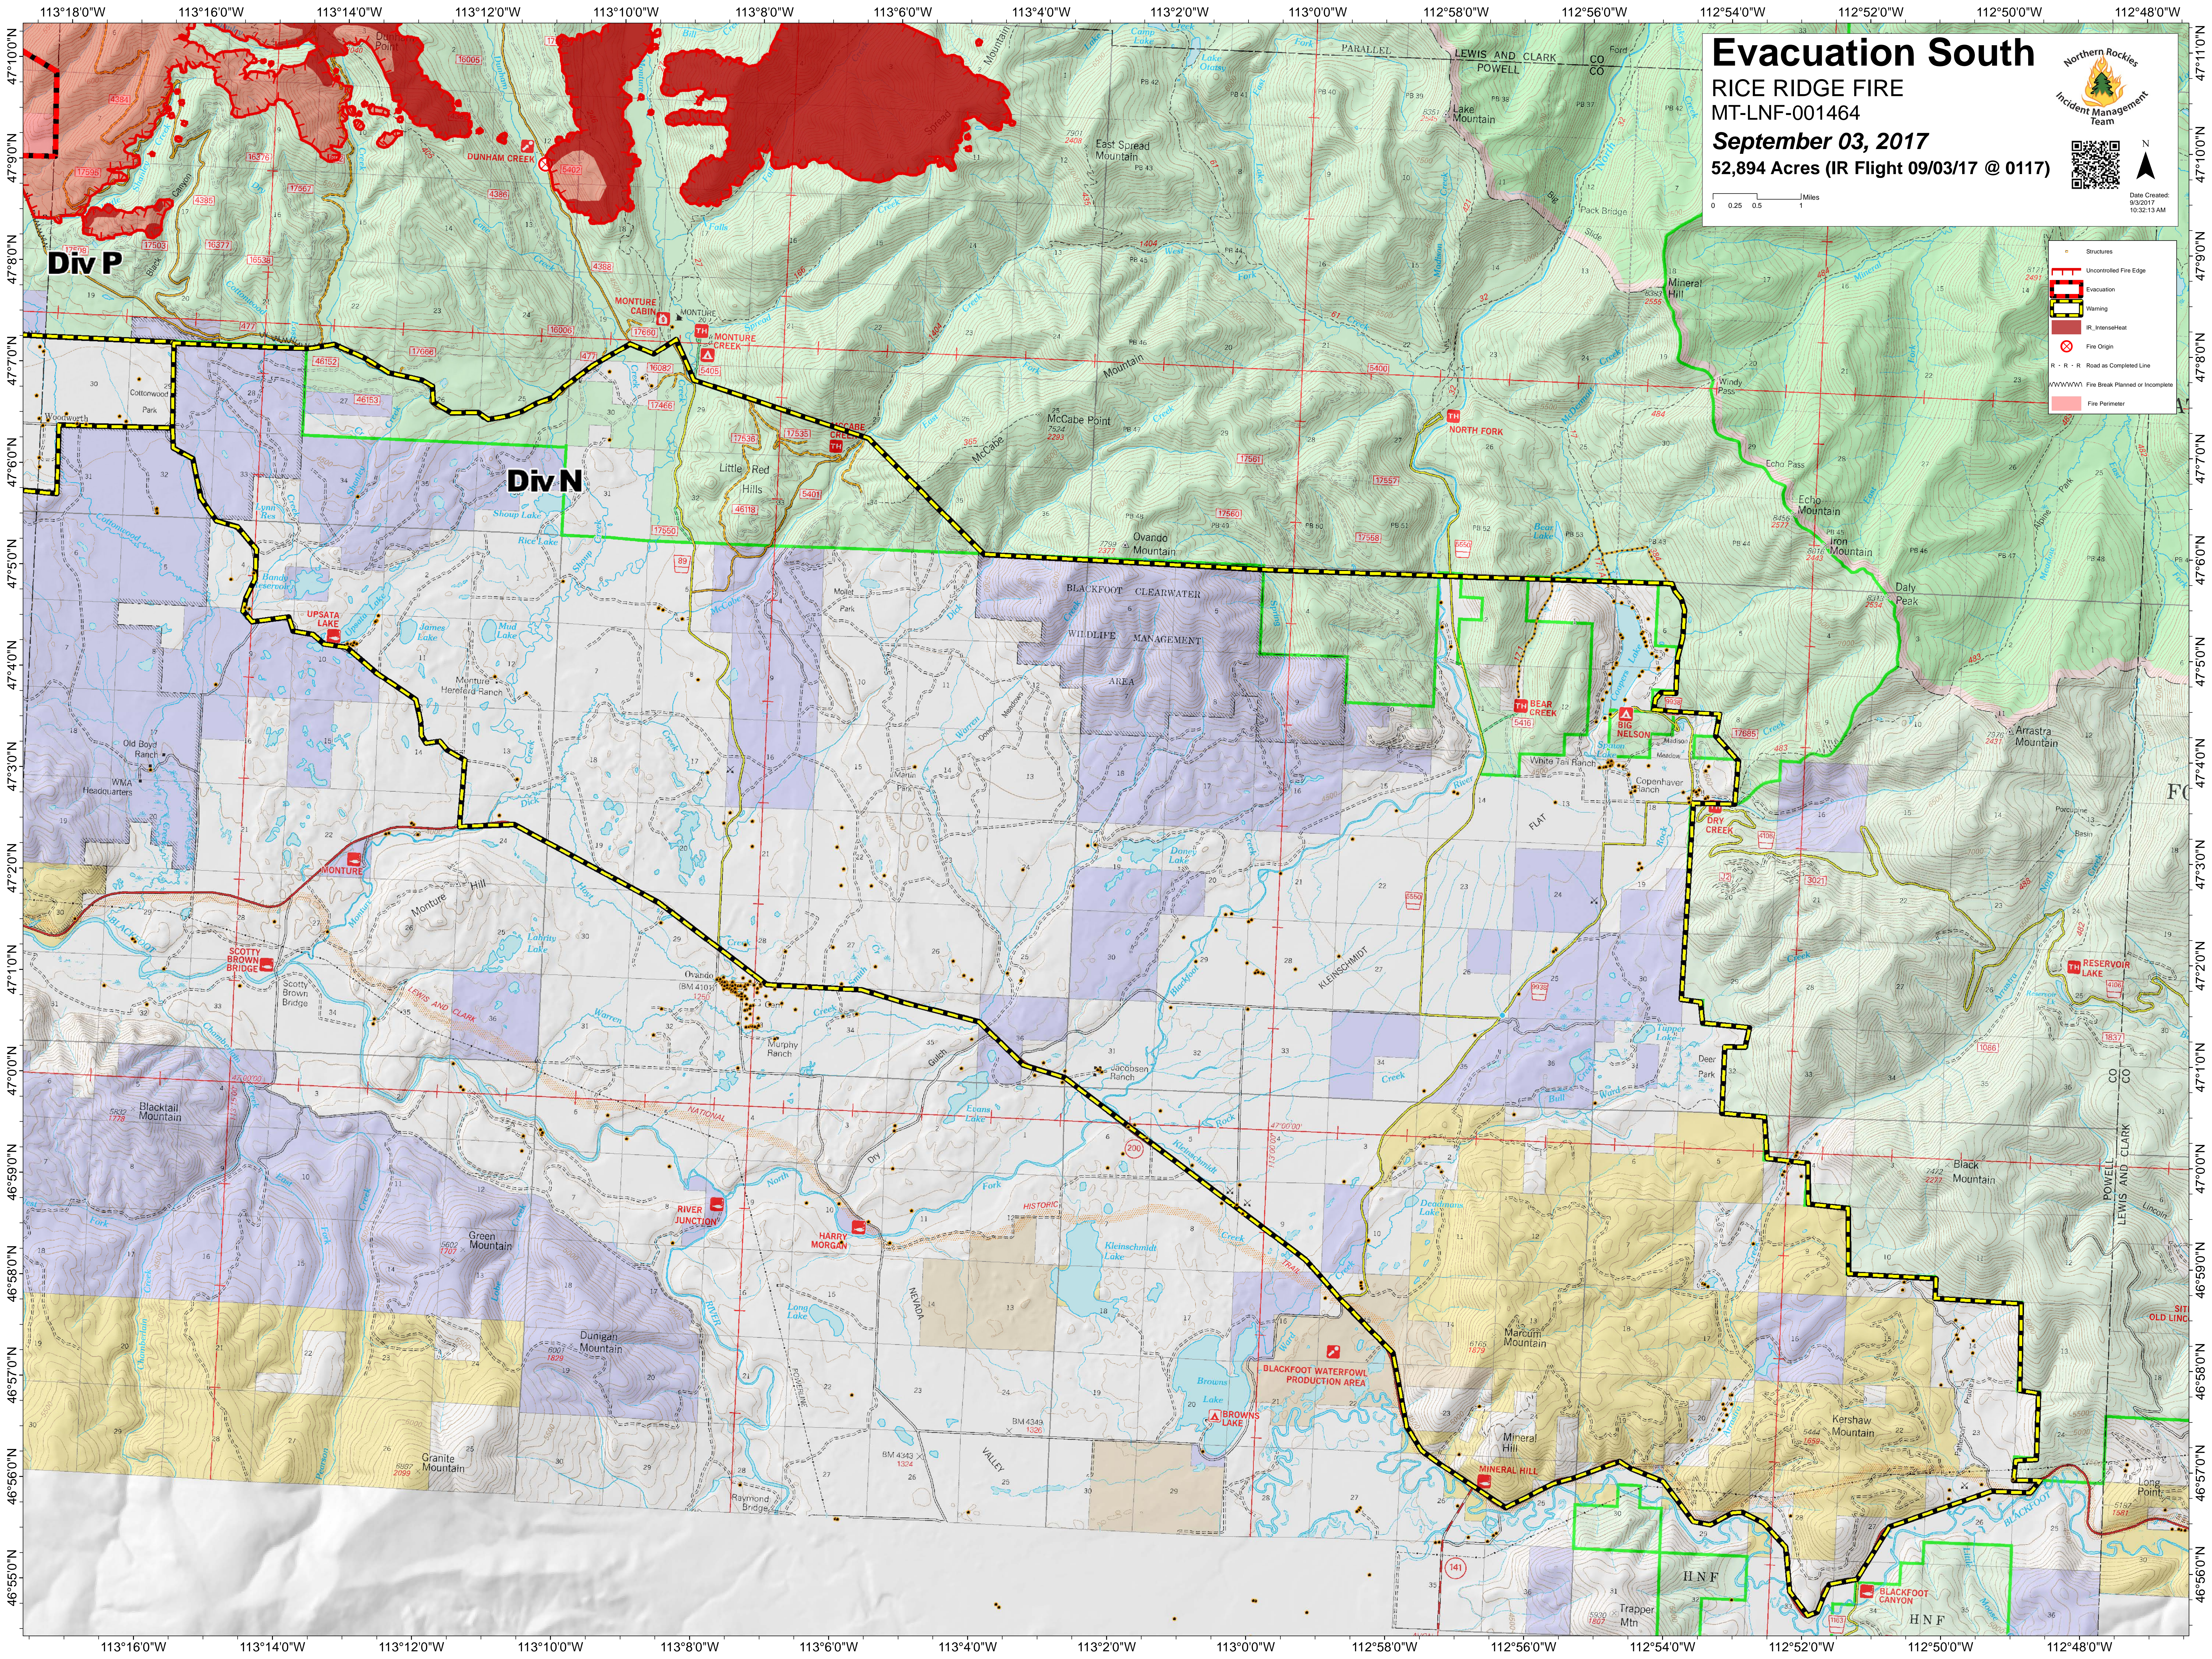

Evacuation South

RICE RIDGE FIRE
MT-LNF-001464
September 03, 2017
52,894 Acres (IR Flight 09/03/17 @ 0117)

Date Created:
9/3/2017
10:32:13 AM

- Structures
- Uncontrolled Fire Edge
- Evacuation
- Warning
- IR Intense Heat
- Fire Origin
- R - R - R Road as Completed Line
- Fire Break Planned or Incomplete
- Fire Perimeter

DMP

Div N

FC

CO

CO

CO