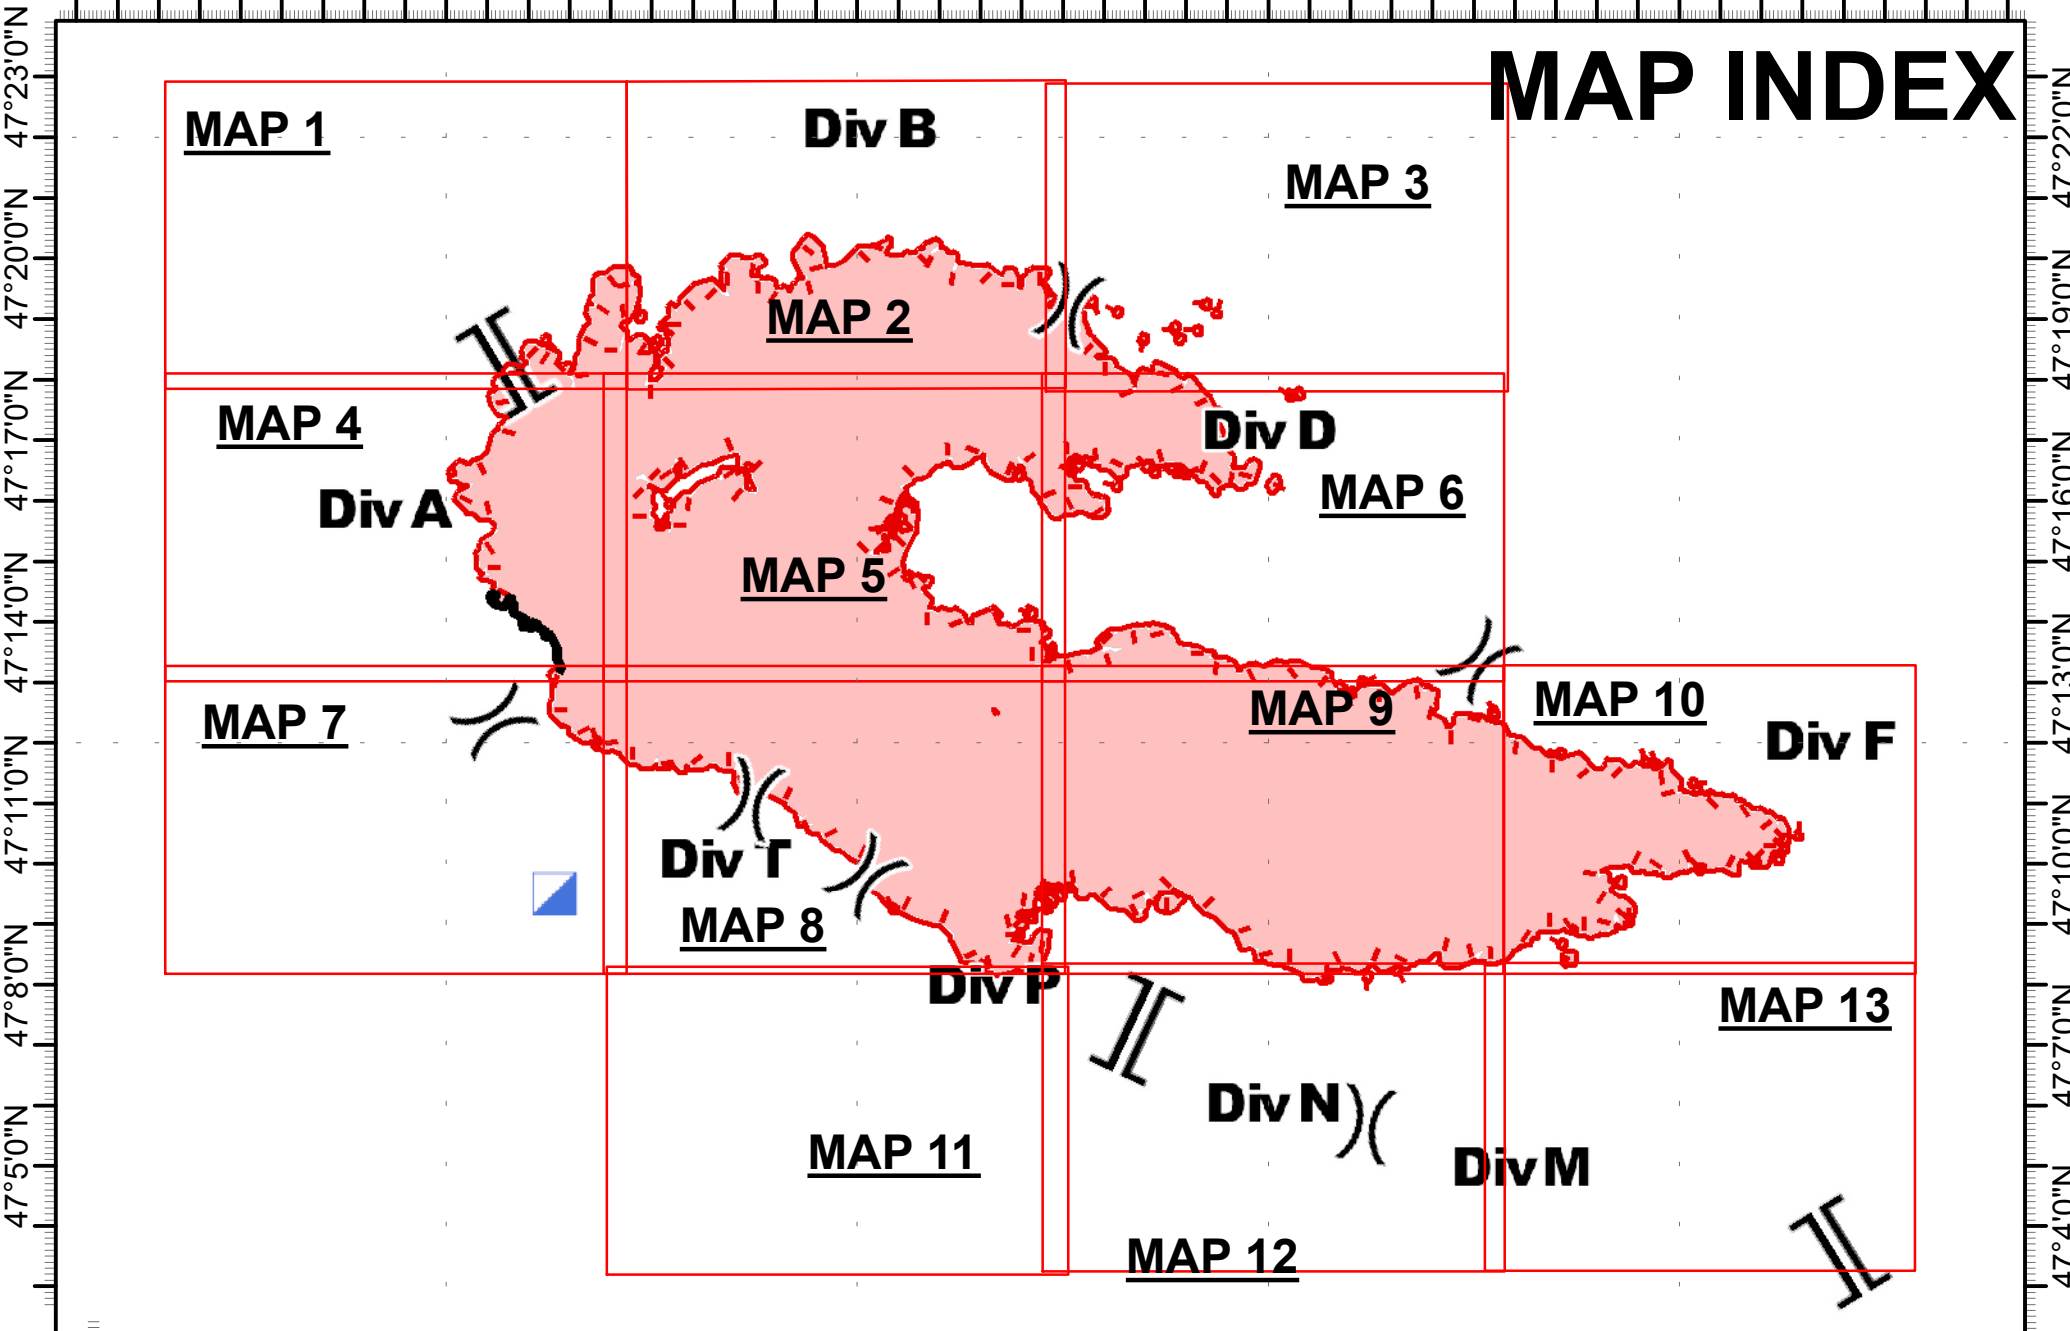

113°37'0"W 113°32'0"W 113°27'0"W 113°22'0"W 113°17'0"W 113°12'0"W 113°7'0"W 113°3'0"W 112°58'0"W 112°53'0"W

# MAP INDEX

## Incident Action Plan Rice Ridge Fire

MT-LNF-001464  
09/5/2017

-  Division Break
-  Incident Command Post
-  Wildfire Daily Fire Perimeter
-  Branch Break