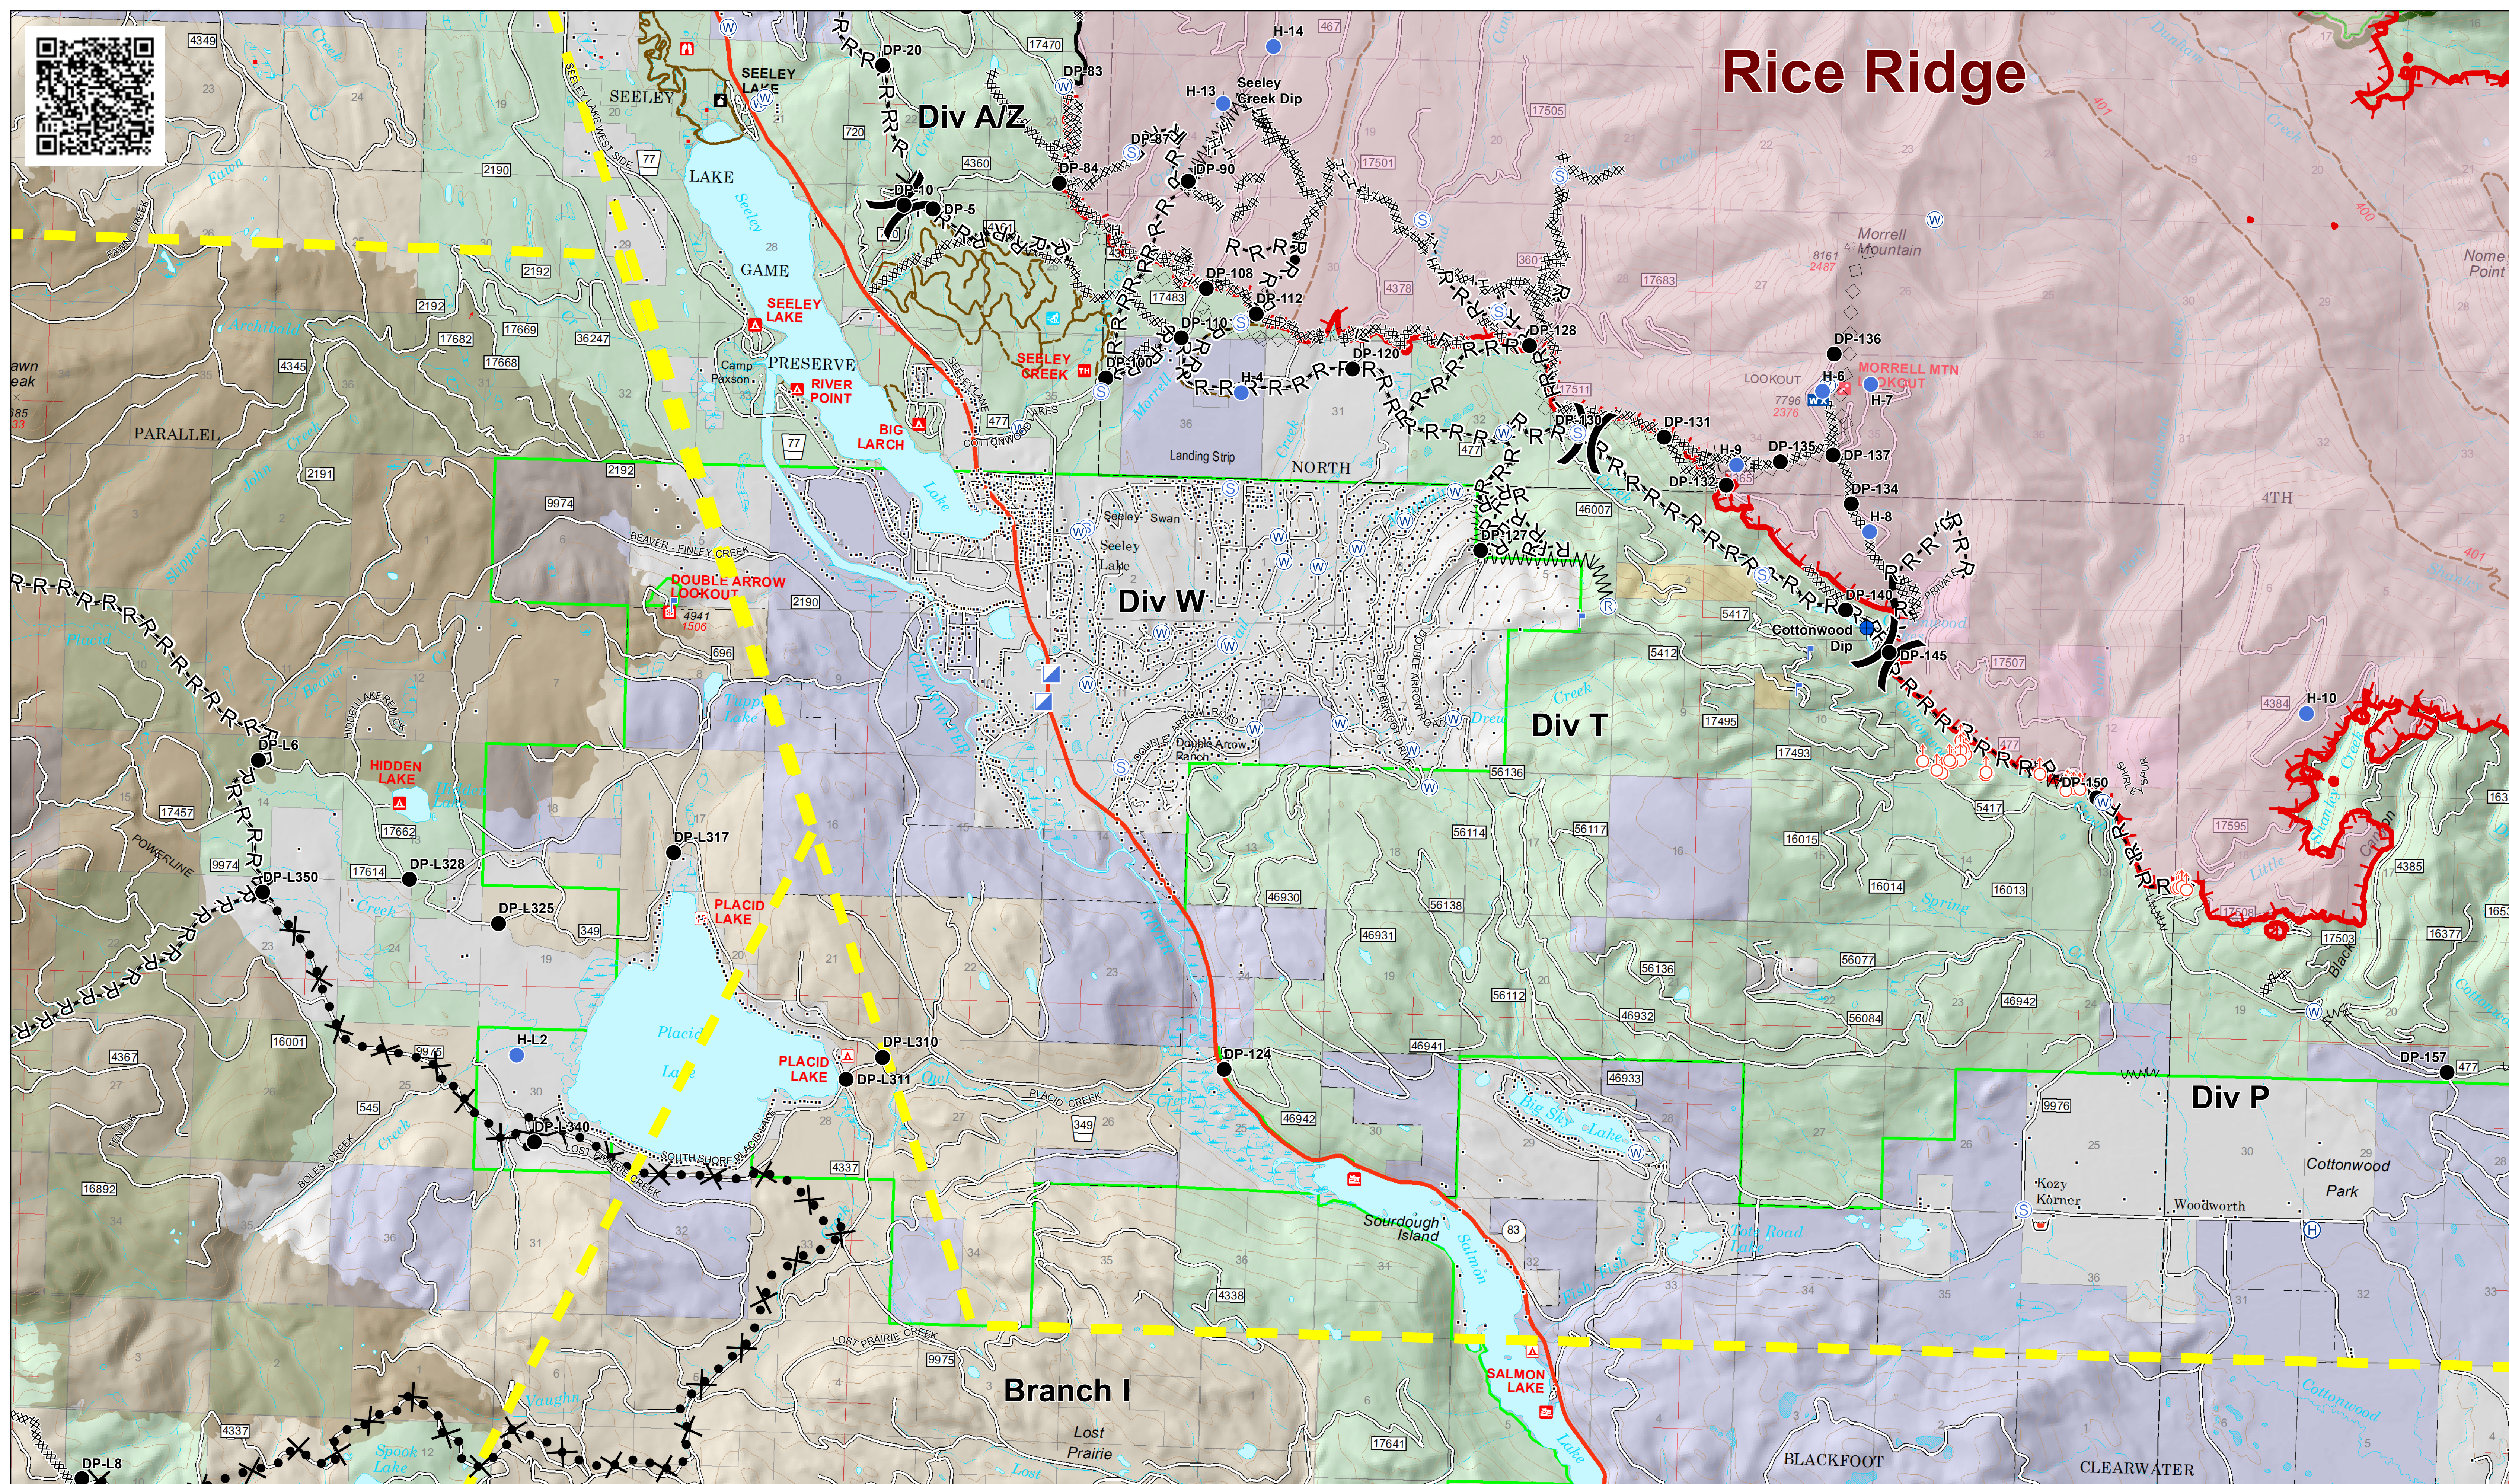

Rice Ridge

Rice Ridge Fire
Division W & T
 MT-LNF-001464
 September 8, 2017
 122,843 Acres

- | | | | |
|--|---|---|--|
| <ul style="list-style-type: none"> North arrow Montana Department of Natural Resources and Conservation IR data not available IR Isolated Heat Sources IR Intense Heat IR Scattered Heat | <ul style="list-style-type: none"> Dip Site Drop Point Helibase Helispot ICP Lookout Mobile Weather Unit Repeater Retardant/Mud Pit Spot Fire | <ul style="list-style-type: none"> Staging Area Water Source Division Break Completed Dozer Line Completed Hand Line Road as Completed Line Line Break Completed Explosive Line Proposed Dozer Line Fire Break Planned or Incomplete Planned Fire Line Planned Secondary Line | <ul style="list-style-type: none"> Aerial Retardant Drop Air Tanker Retardant Highlighted Manmade Feature TFR Completed Line Uncontrolled Fire Edge Wildfire Daily Fire Perimeter Structure Locations Highways Trails Fire History |
|--|---|---|--|