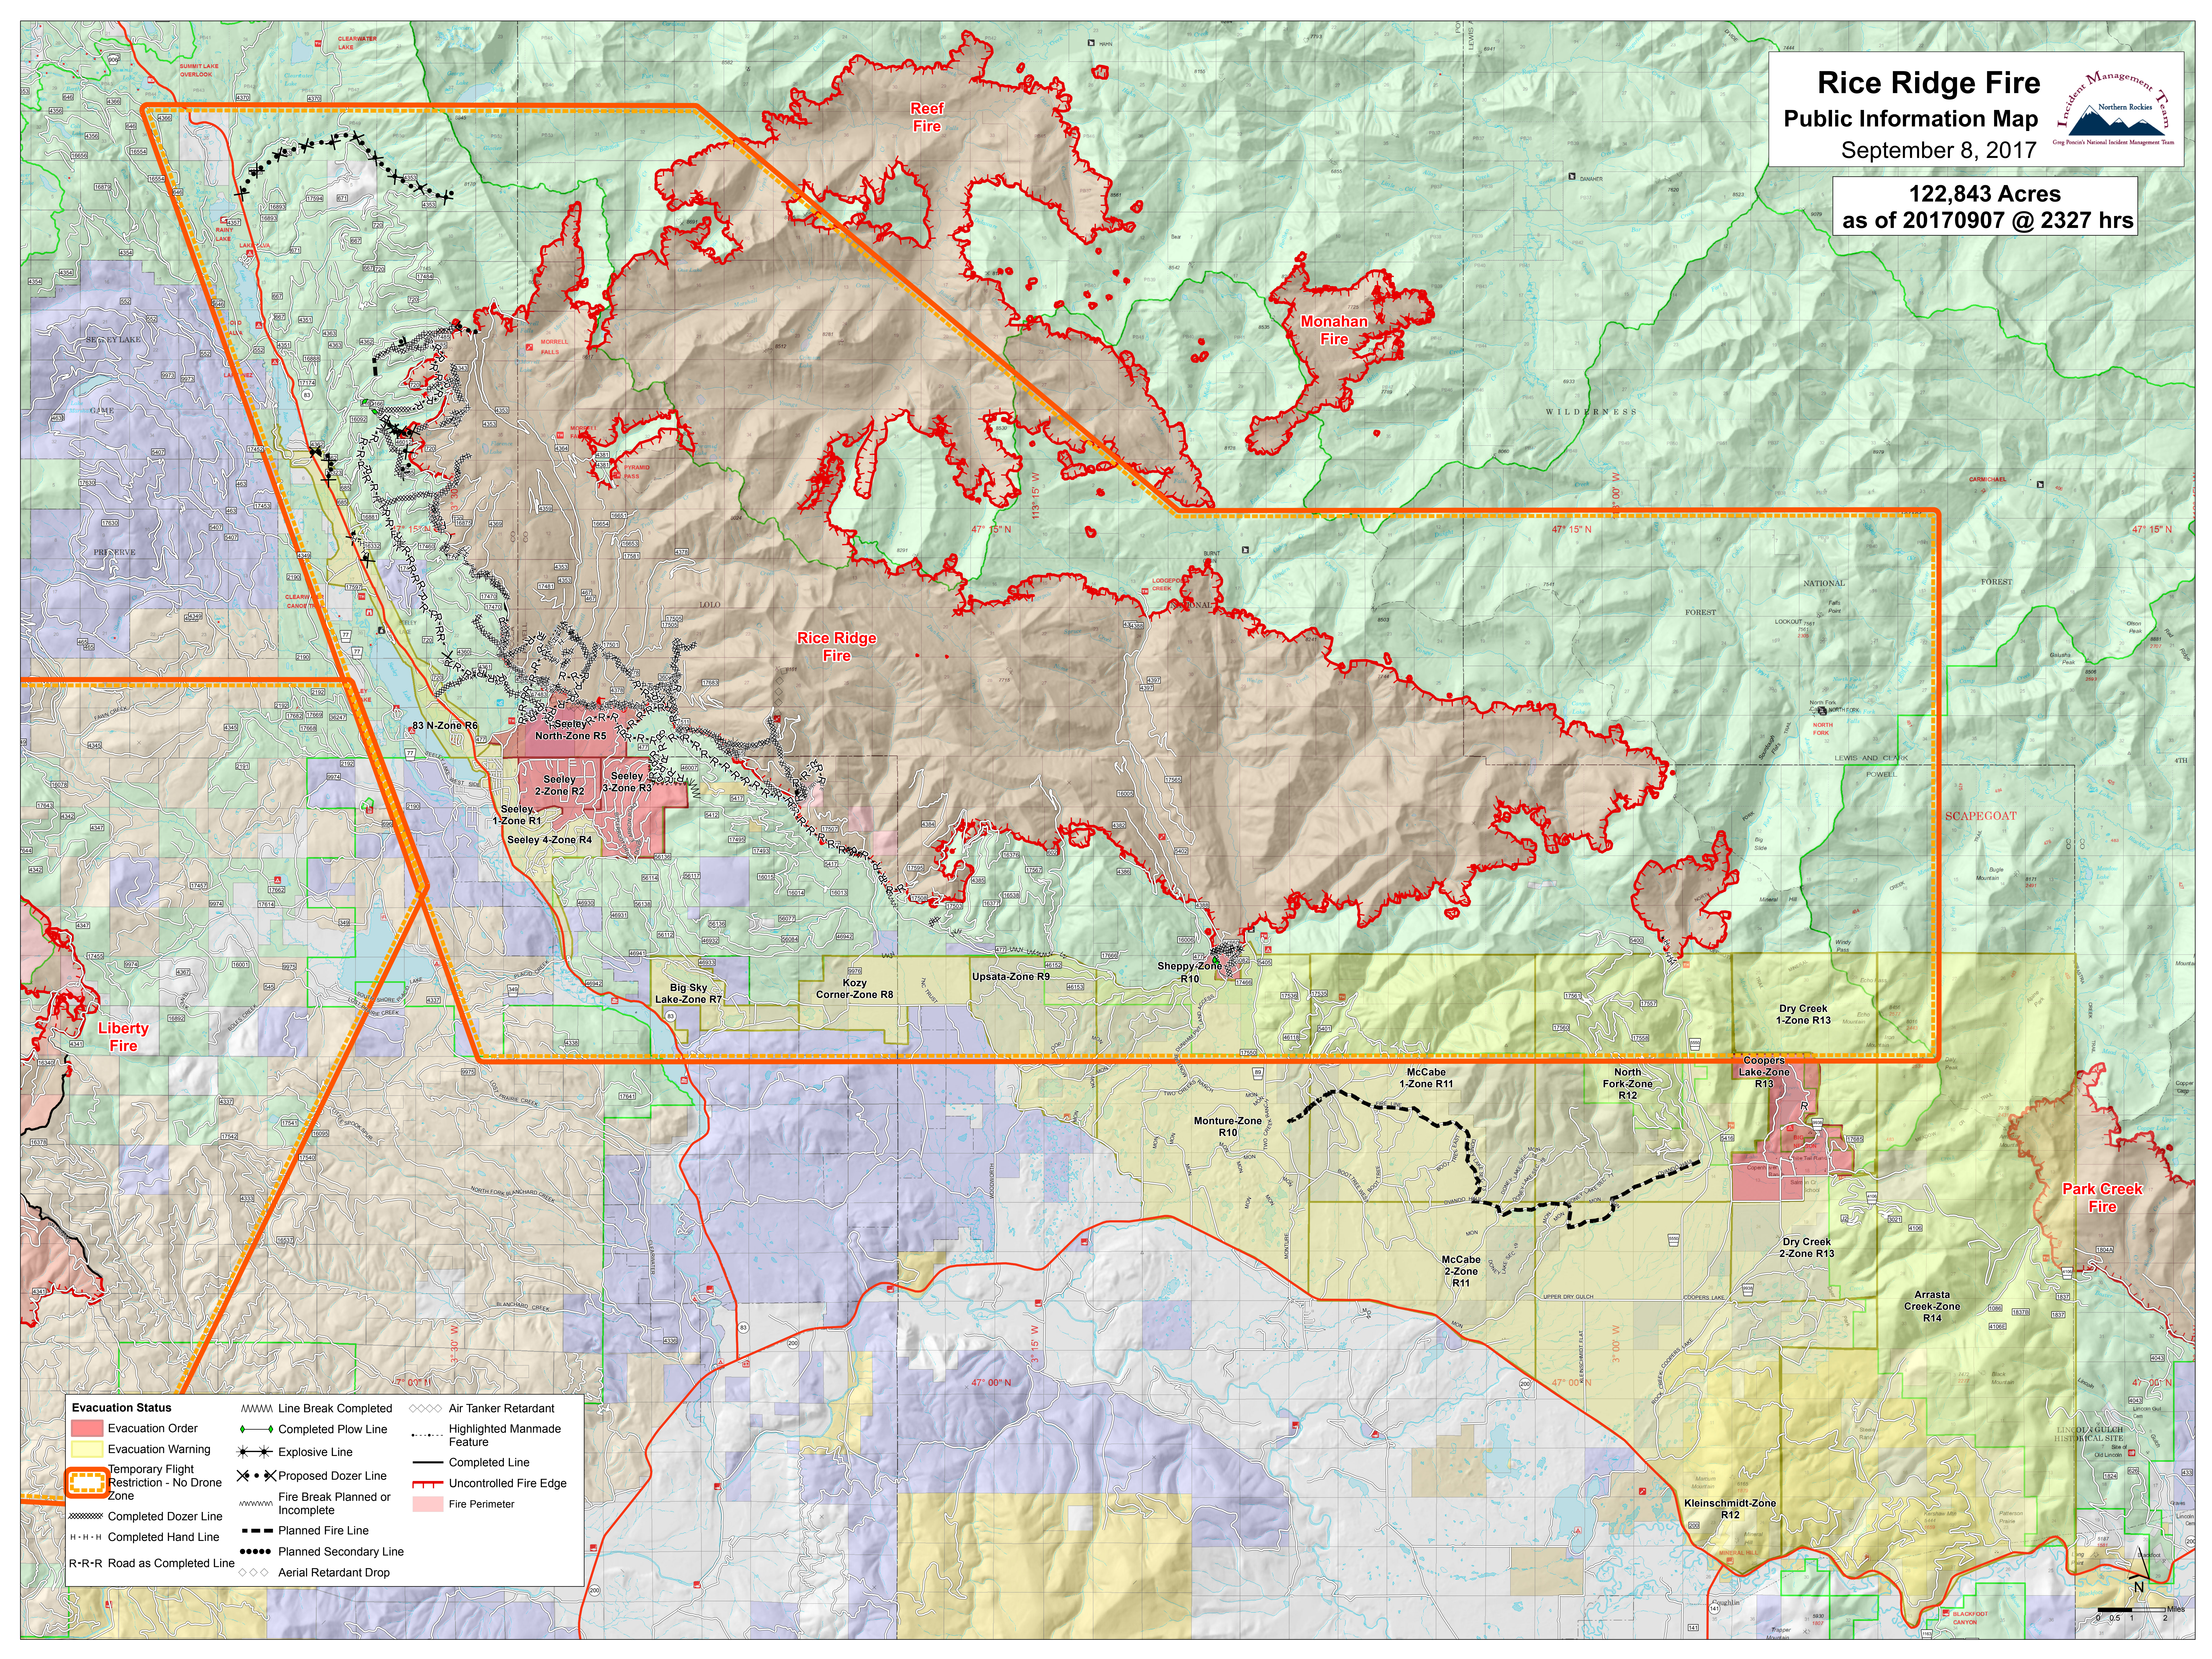

# Rice Ridge Fire

## Public Information Map

September 8, 2017

**122,843 Acres**  
as of 20170907 @ 2327 hrs

Evacuation Status		Fire Break		Fire Line		Other Features	
	Evacuation Order		Completed Plow Line		Completed Fire Line		Completed Line
	Evacuation Warning		Explosive Line		Proposed Dozer Line		Uncontrolled Fire Edge
	Temporary Flight Restriction - No Drone Zone		Proposed Dozer Line		Fire Break Planned or Incomplete		Fire Perimeter
	Completed Dozer Line		Planned Fire Line		Highlighted Manmade Feature		Aerial Retardant Drop
	Completed Hand Line		Planned Secondary Line		Completed Line		
	R-R-R Road as Completed Line		Aerial Retardant Drop				