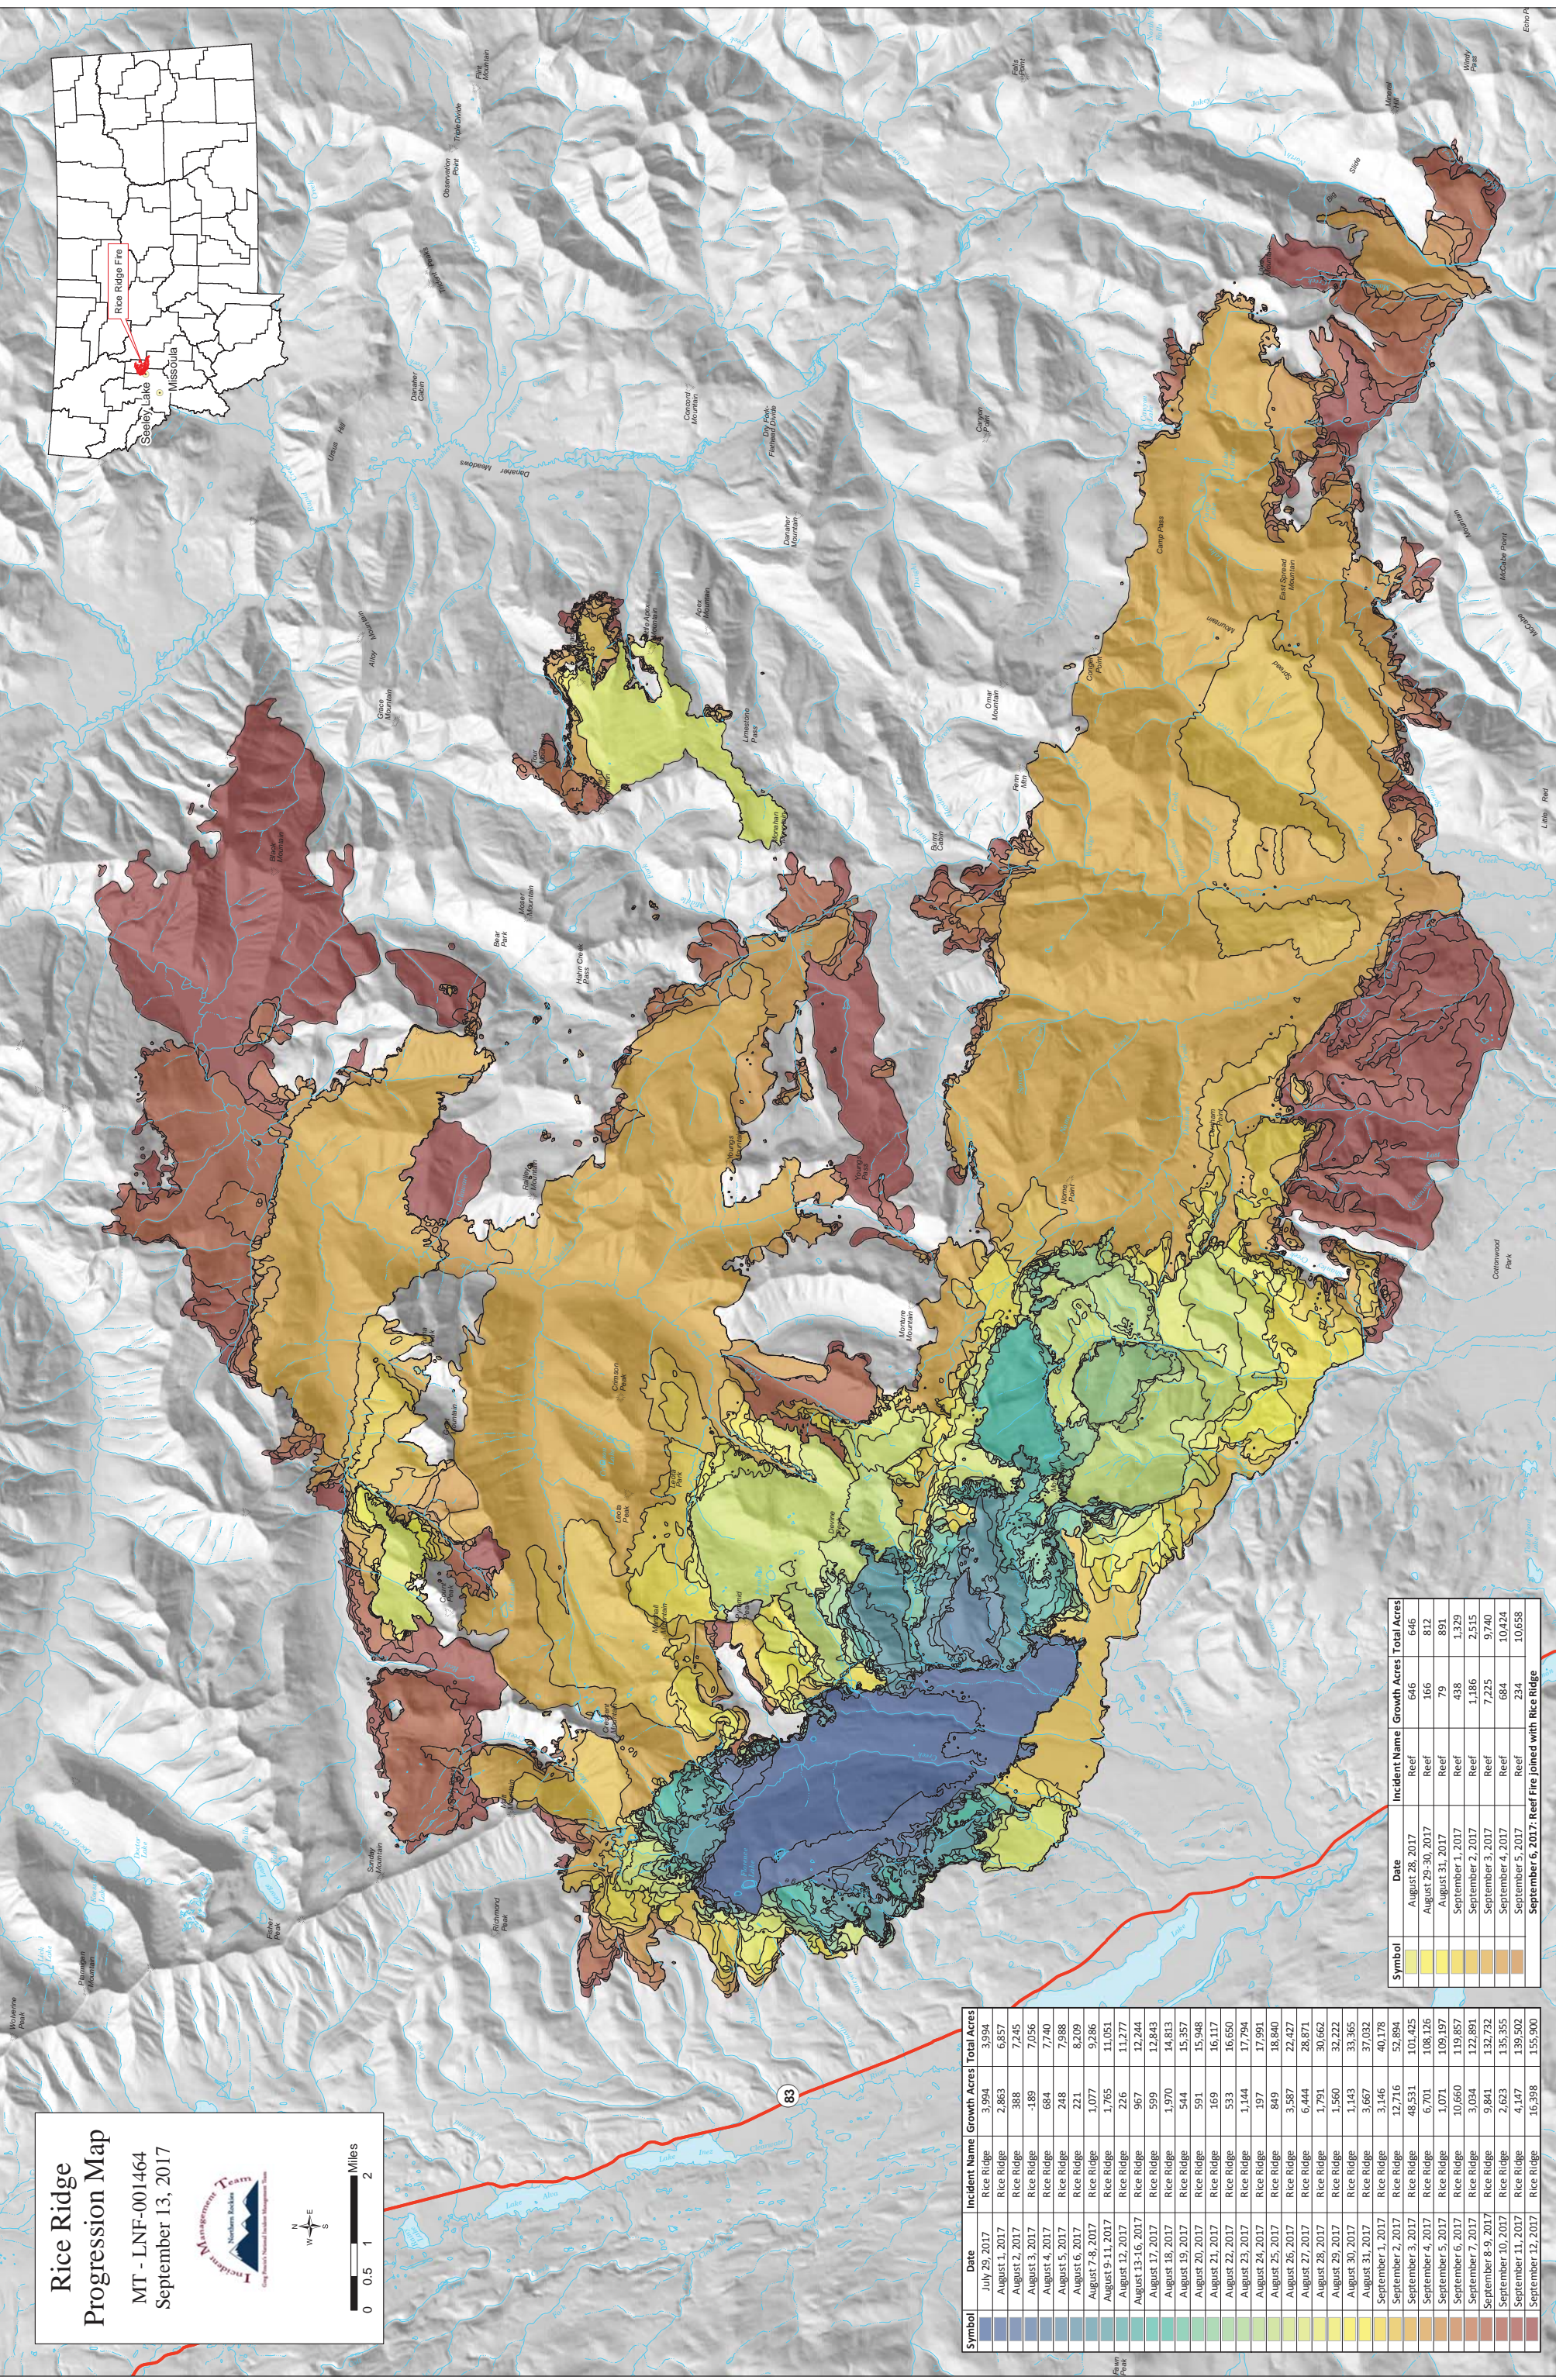

# Rice Ridge Progression Map

MT - LNF-001464  
September 13, 2017

0 0.5 1 2 Miles

Symbol	Date	Incident Name	Growth Acres	Total Acres
Blue	July 29, 2017	Rice Ridge	3,994	3,994
Blue	August 1, 2017	Rice Ridge	2,963	6,957
Blue	August 2, 2017	Rice Ridge	388	7,245
Blue	August 3, 2017	Rice Ridge	-189	7,056
Blue	August 4, 2017	Rice Ridge	684	7,740
Blue	August 5, 2017	Rice Ridge	248	7,988
Blue	August 6, 2017	Rice Ridge	221	8,209
Blue	August 7-8, 2017	Rice Ridge	1,077	9,286
Blue	August 9-11, 2017	Rice Ridge	2,265	11,051
Blue	August 12, 2017	Rice Ridge	226	11,277
Blue	August 13-16, 2017	Rice Ridge	967	12,244
Blue	August 17, 2017	Rice Ridge	599	12,843
Blue	August 18, 2017	Rice Ridge	1,970	14,813
Blue	August 19, 2017	Rice Ridge	544	15,357
Blue	August 20, 2017	Rice Ridge	591	15,948
Blue	August 21, 2017	Rice Ridge	169	16,117
Blue	August 22, 2017	Rice Ridge	533	16,650
Blue	August 23, 2017	Rice Ridge	1,144	17,794
Blue	August 24, 2017	Rice Ridge	197	17,991
Blue	August 25, 2017	Rice Ridge	849	18,840
Blue	August 26, 2017	Rice Ridge	3,587	22,427
Blue	August 27, 2017	Rice Ridge	6,444	28,871
Blue	August 28, 2017	Rice Ridge	1,791	30,662
Blue	August 29, 2017	Rice Ridge	1,560	32,222
Blue	August 30, 2017	Rice Ridge	1,143	33,365
Blue	August 31, 2017	Rice Ridge	3,667	37,032
Blue	September 1, 2017	Rice Ridge	3,146	40,178
Blue	September 2, 2017	Rice Ridge	12,716	52,894
Blue	September 3, 2017	Rice Ridge	48,531	101,425
Blue	September 4, 2017	Rice Ridge	6,701	108,126
Blue	September 5, 2017	Rice Ridge	1,071	109,197
Blue	September 6, 2017	Rice Ridge	10,660	119,857
Blue	September 7, 2017	Rice Ridge	3,034	122,891
Blue	September 8-9, 2017	Rice Ridge	9,841	132,732
Blue	September 10, 2017	Rice Ridge	2,623	135,355
Blue	September 11, 2017	Rice Ridge	4,147	139,502
Blue	September 12, 2017	Rice Ridge	16,398	155,900