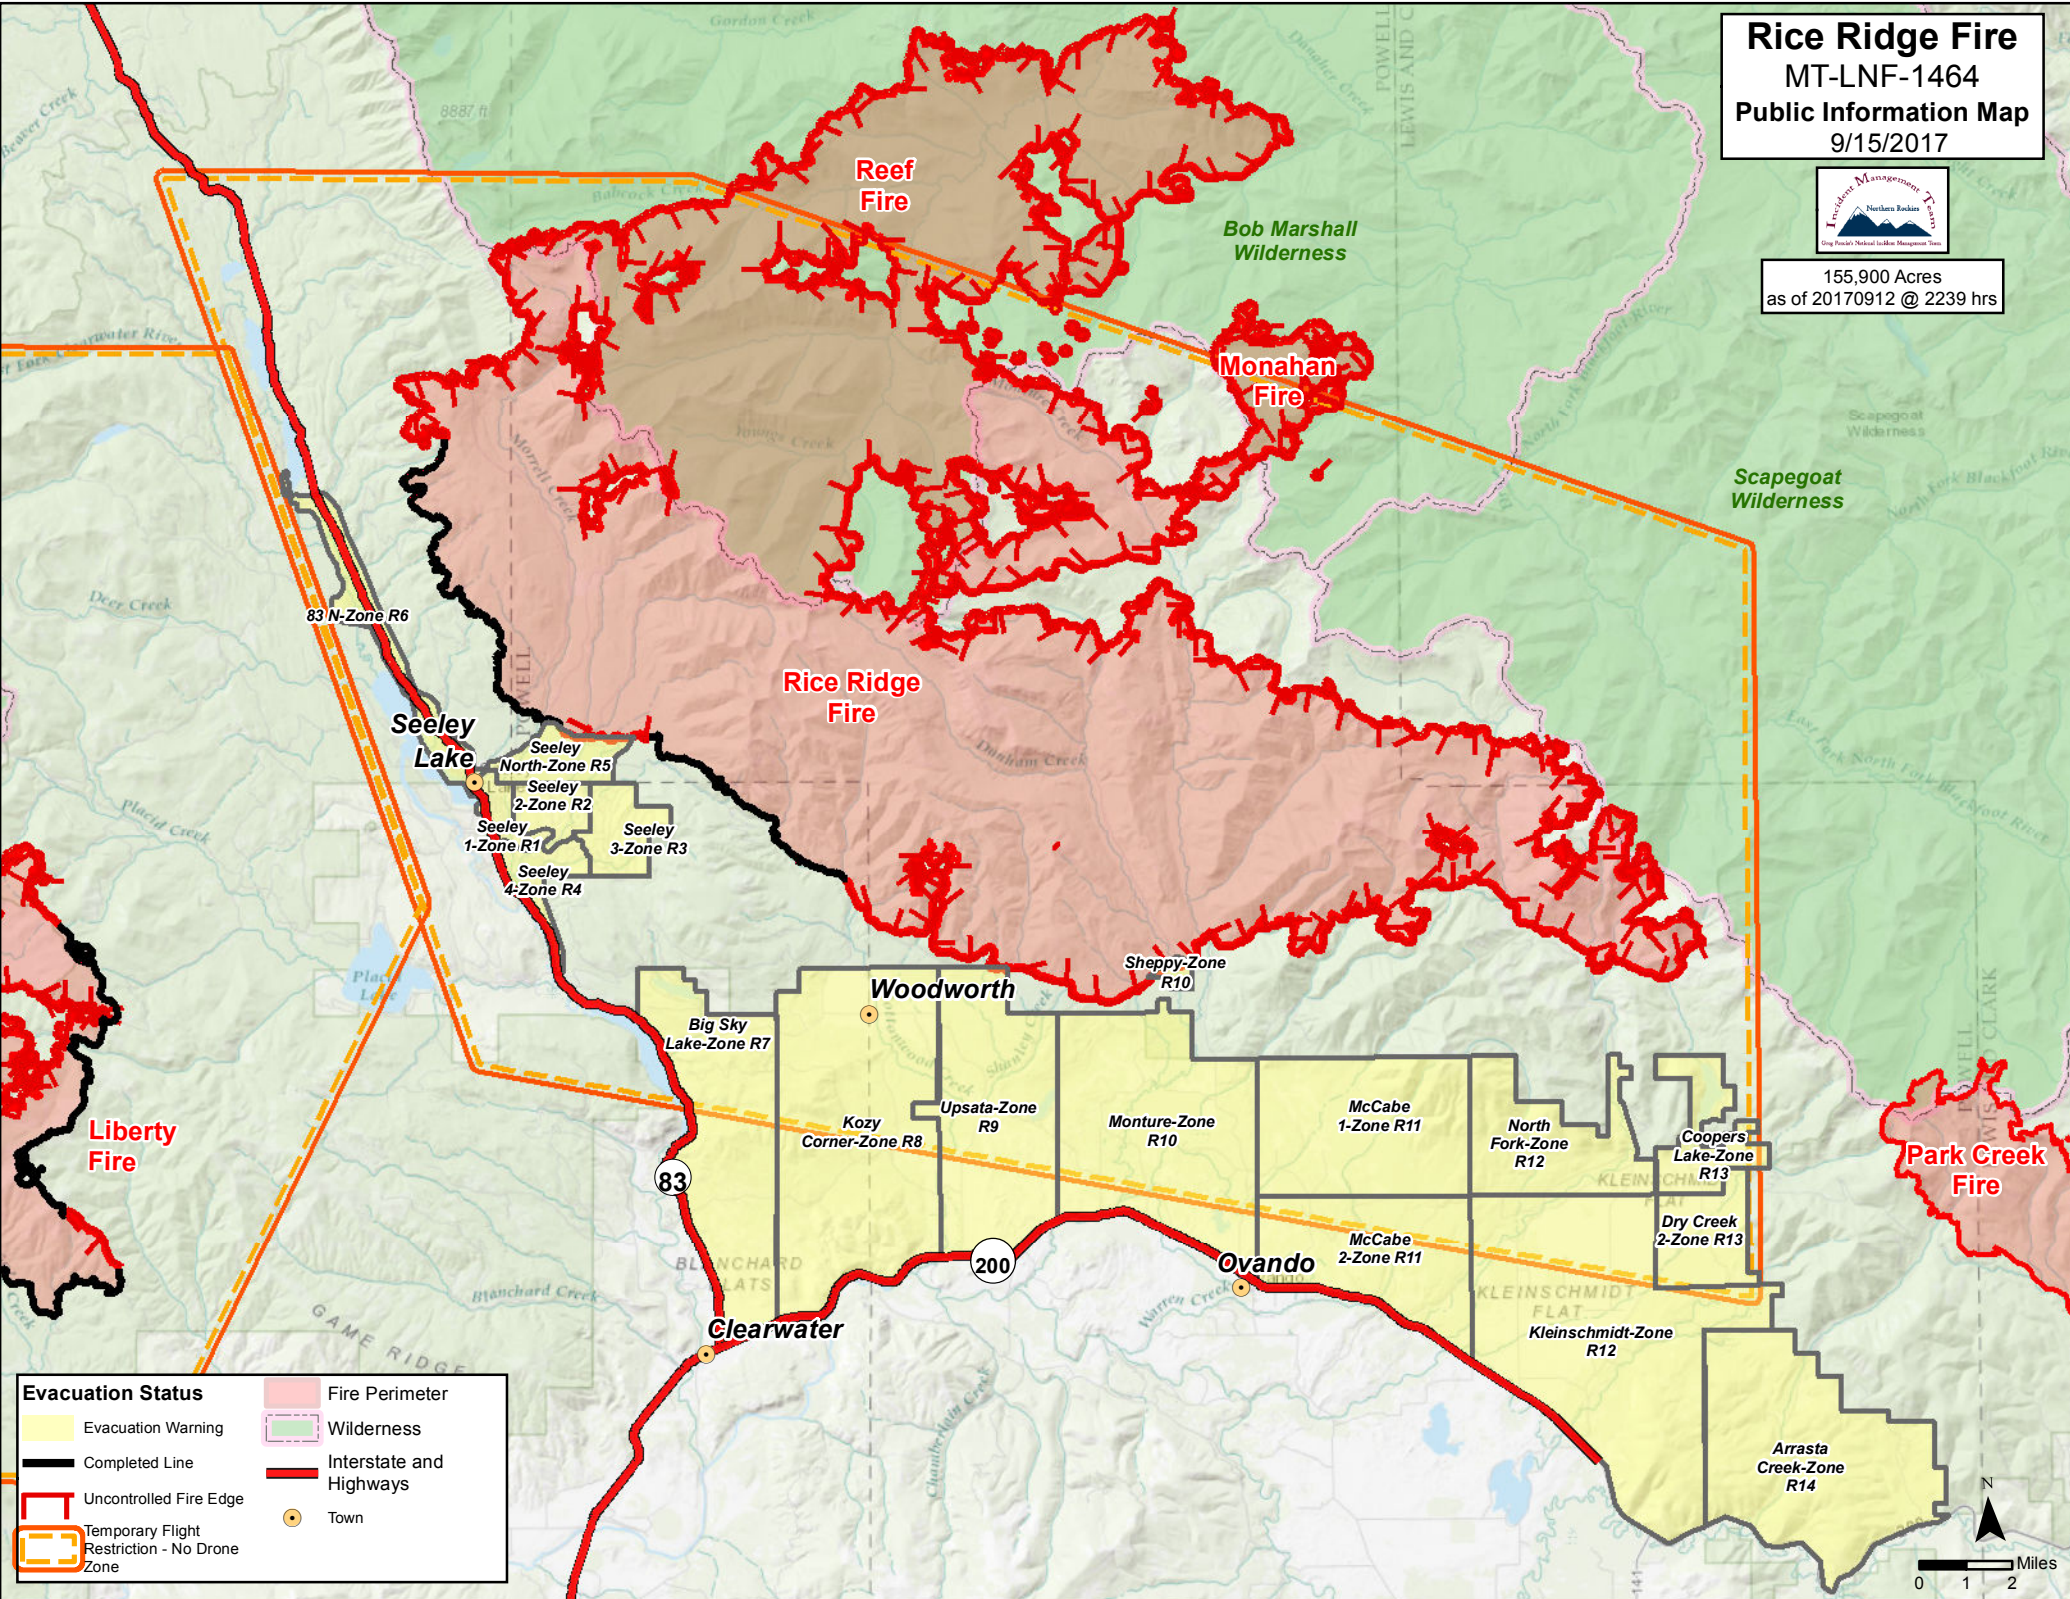

**Rice Ridge Fire**  
 MT-LNF-1464  
 Public Information Map  
 9/15/2017

155,900 Acres  
 as of 20170912 @ 2239 hrs

**Evacuation Status**

	Evacuation Warning		Fire Perimeter
	Completed Line		Wilderness
	Uncontrolled Fire Edge		Interstate and Highways
	Temporary Flight Restriction - No Drone Zone		Town