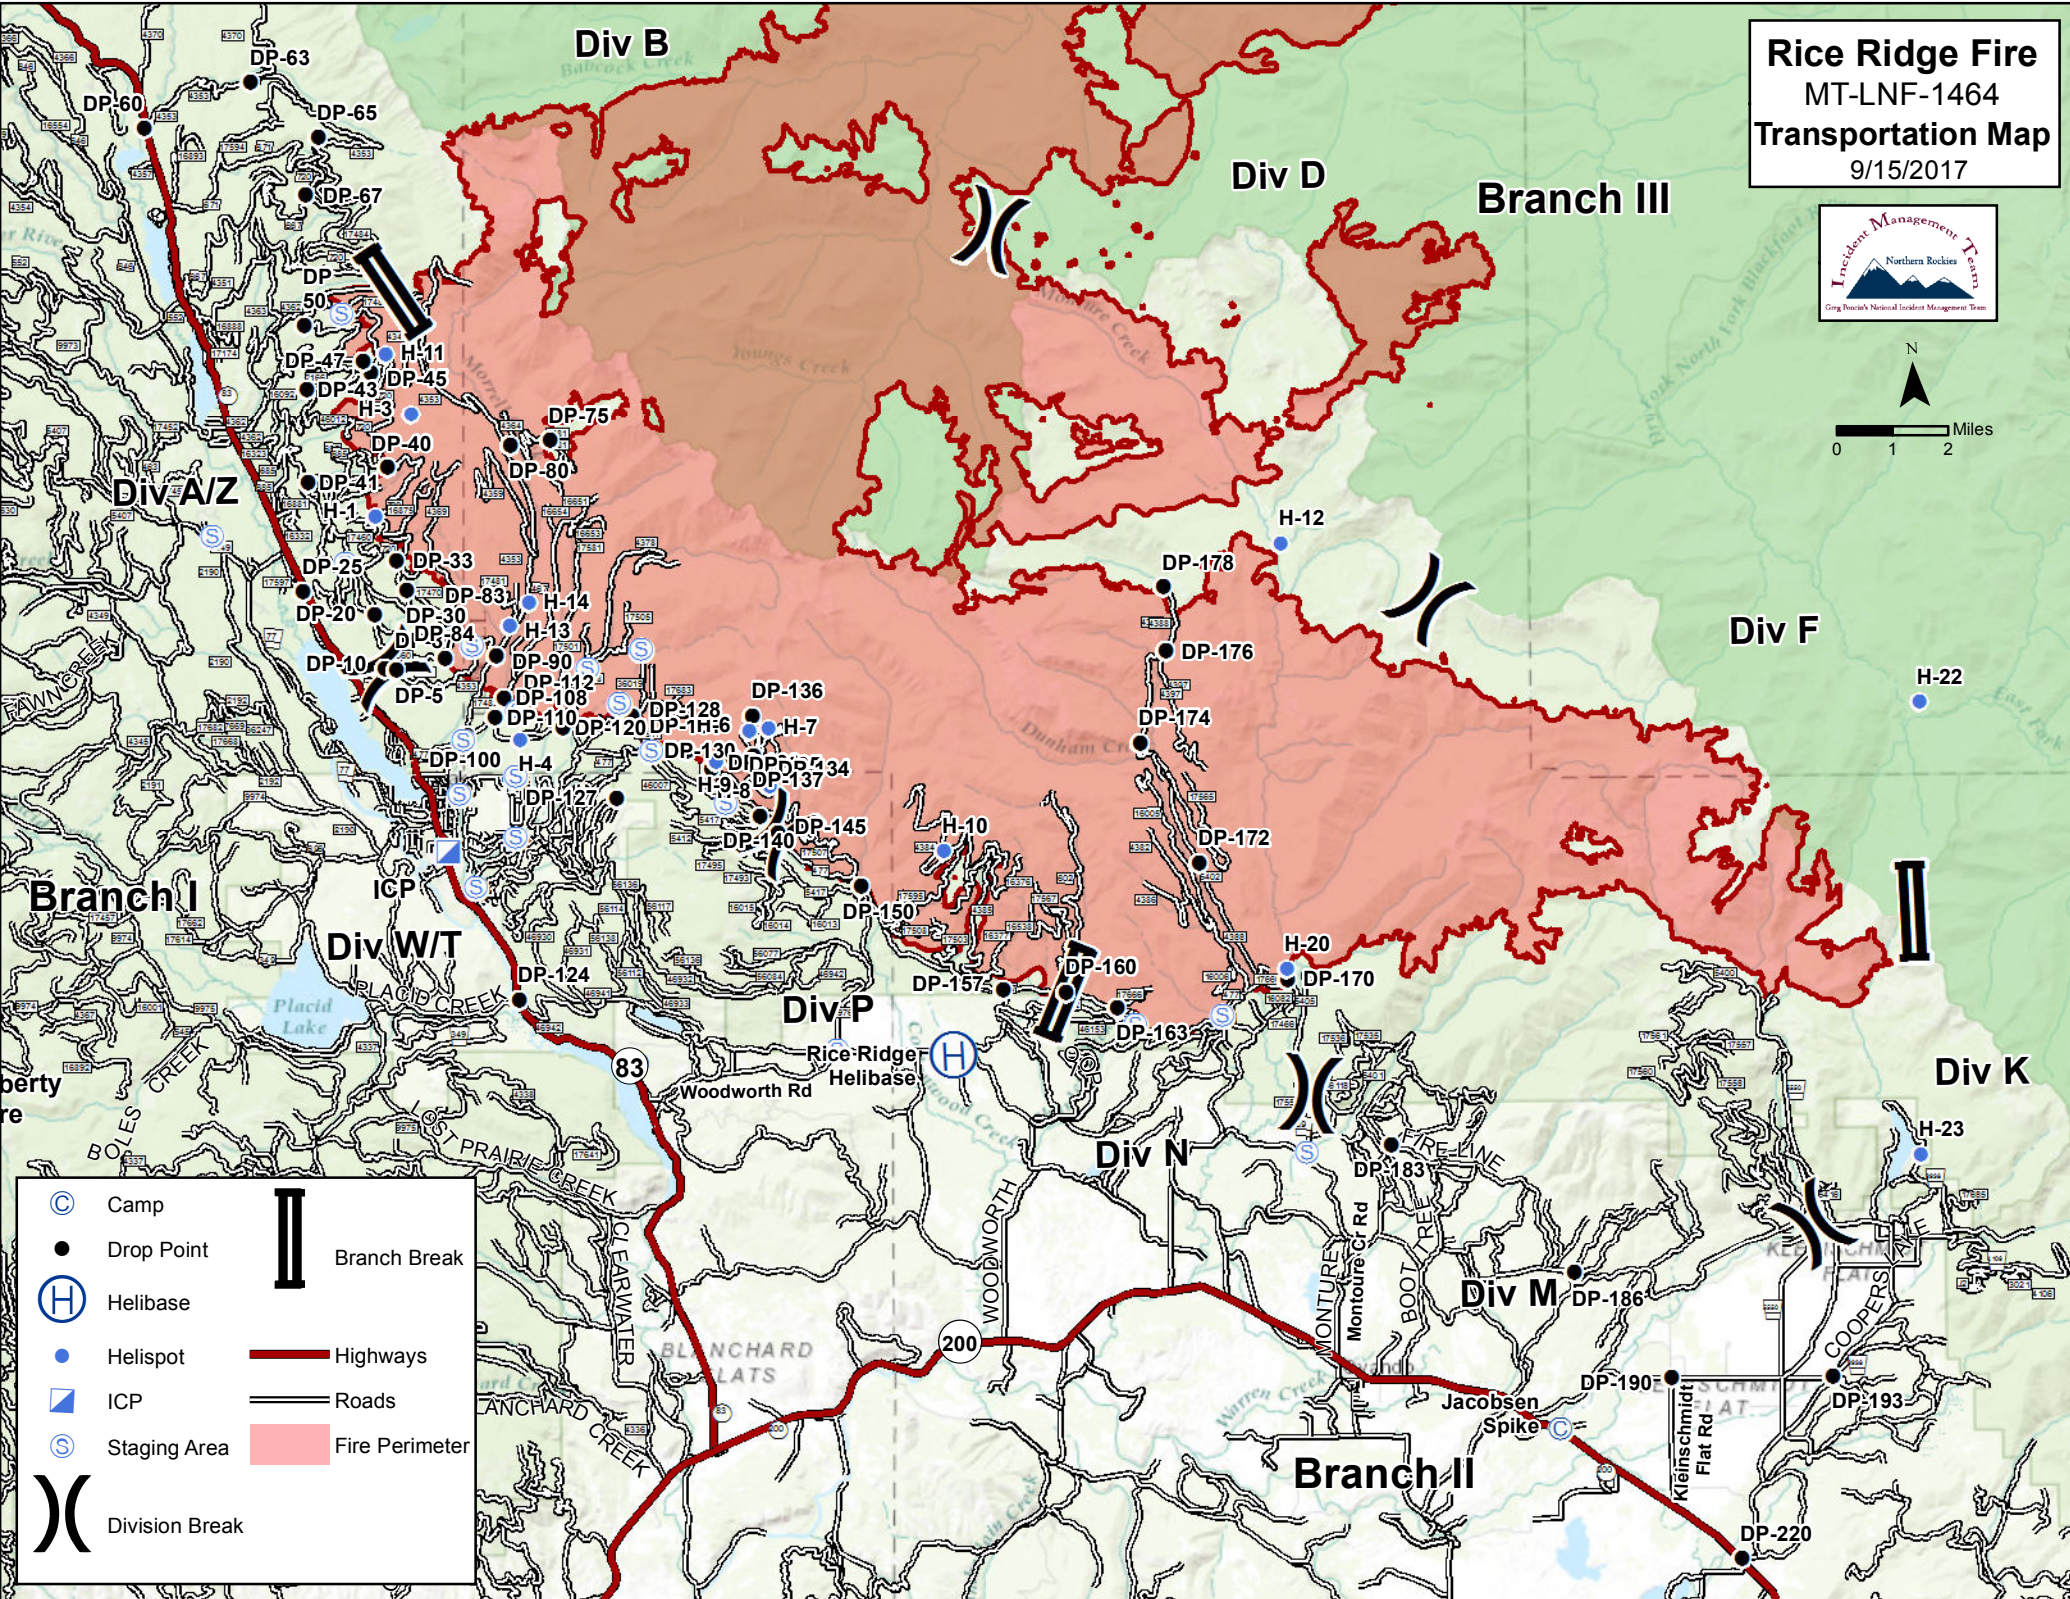

Rice Ridge Fire
 MT-LNF-1464
Transportation Map
 9/15/2017

	Camp		Branch Break
	Drop Point		Highways
	Helibase		Roads
	Helispot		Fire Perimeter
	ICP		
	Staging Area		
	Division Break		