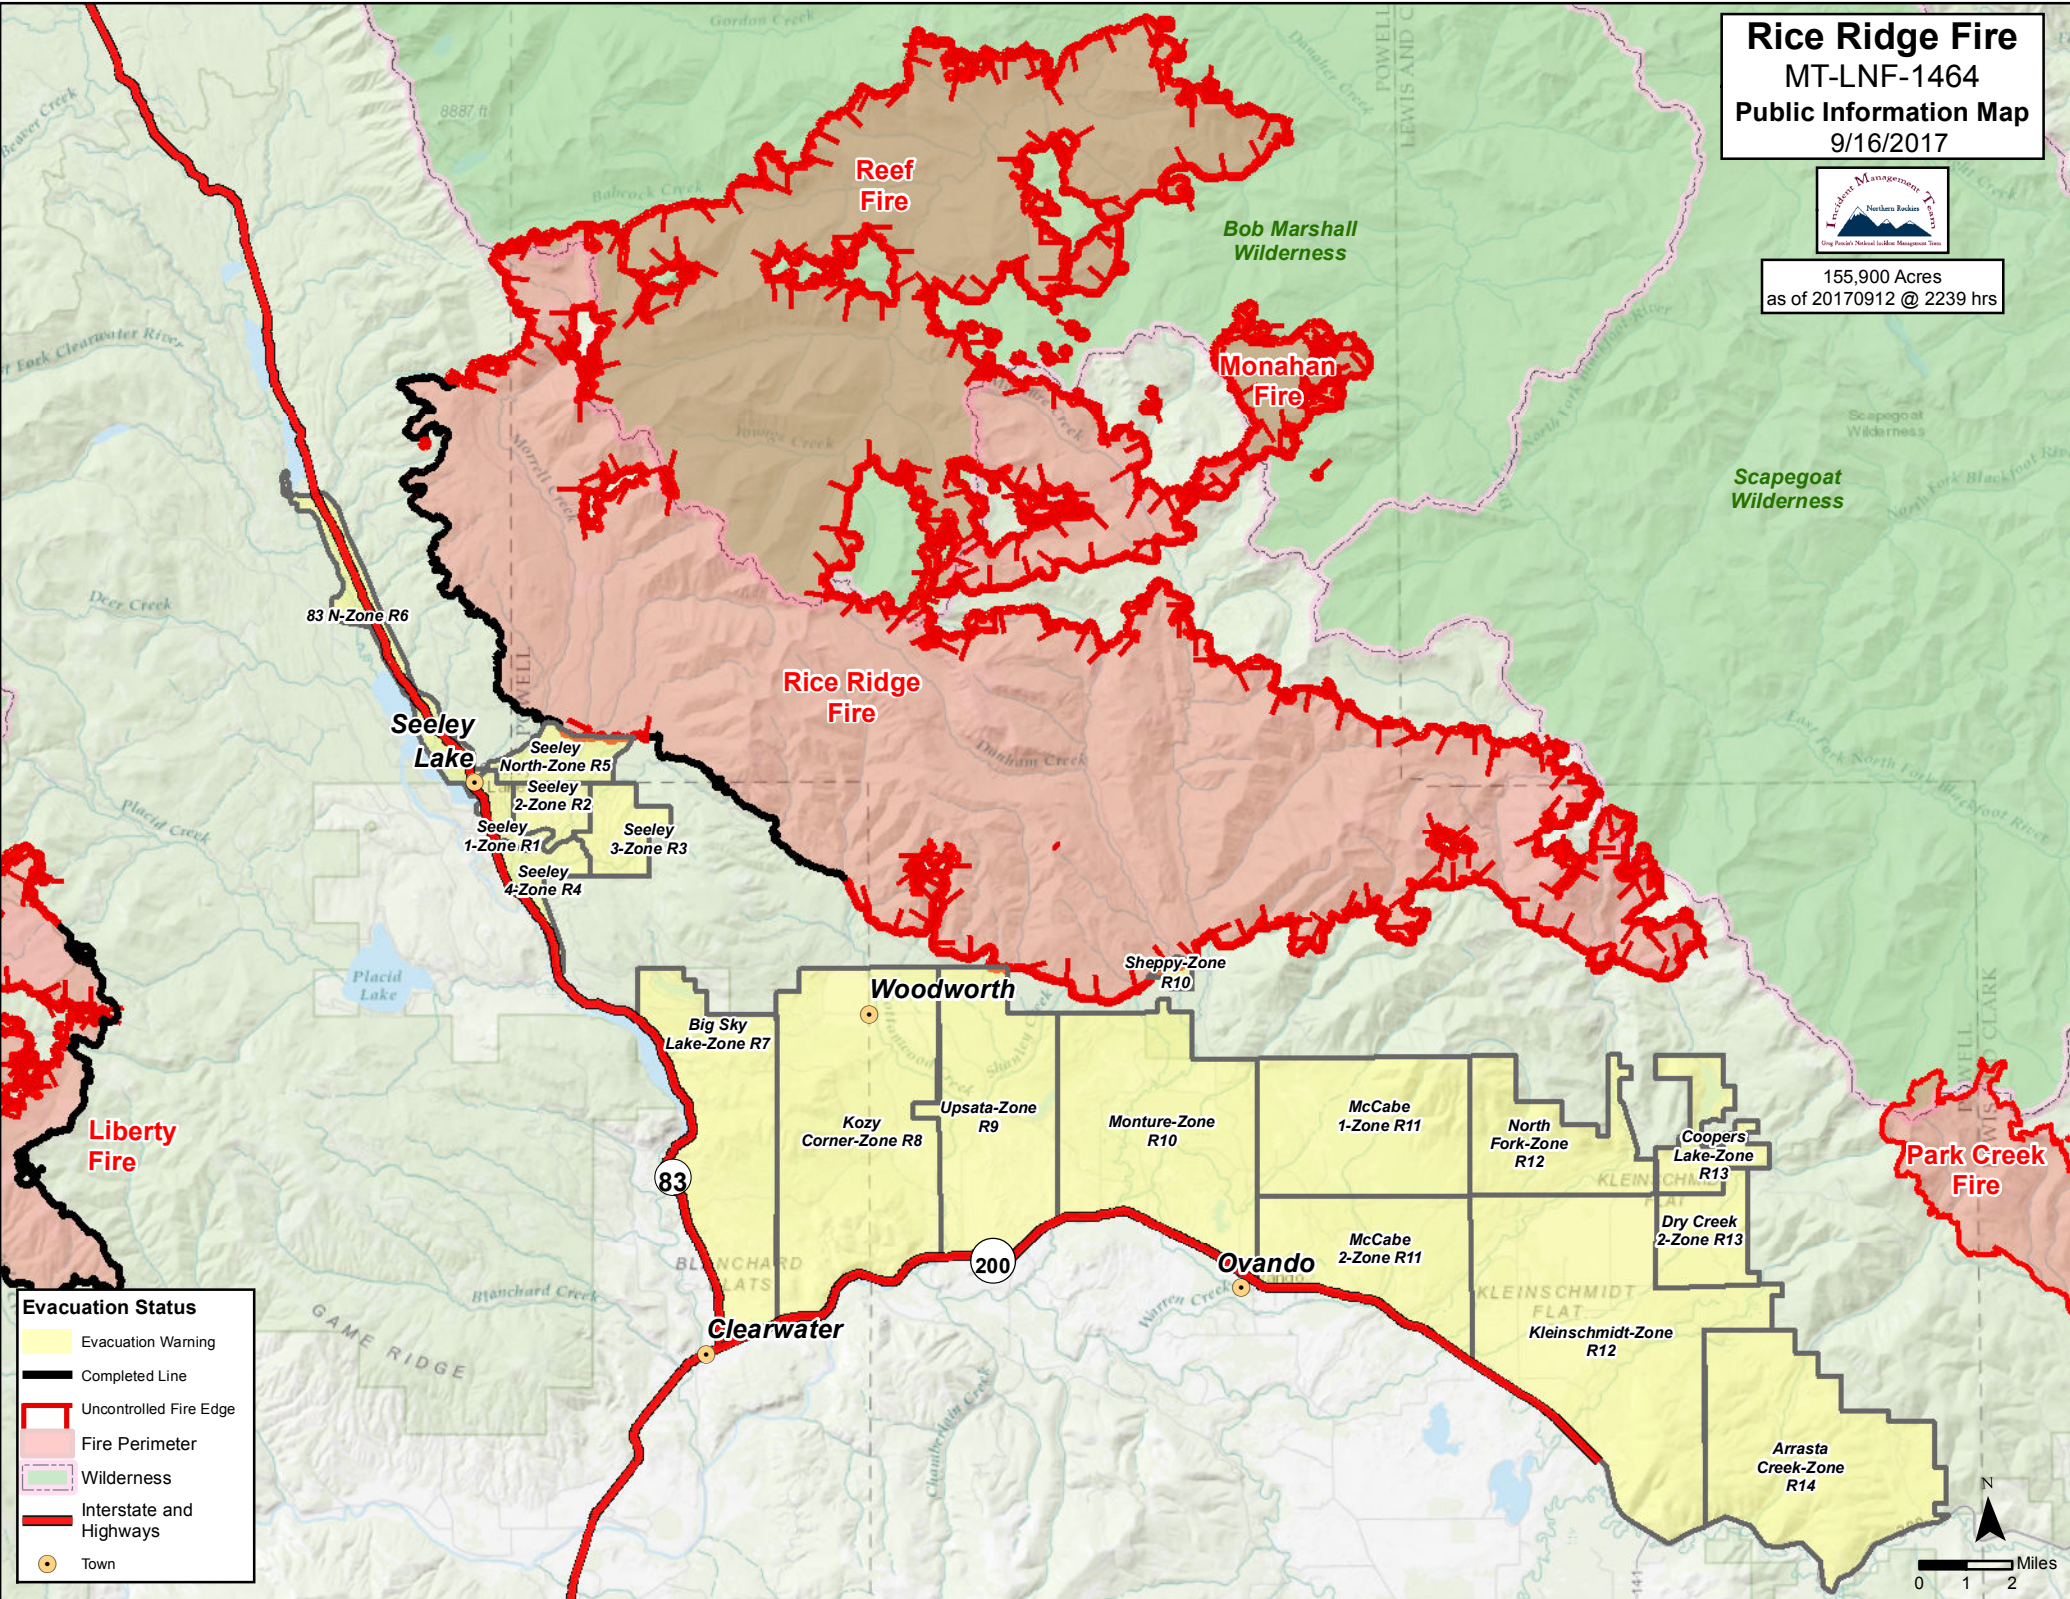

**Rice Ridge Fire**  
 MT-LNF-1464  
 Public Information Map  
 9/16/2017

155,900 Acres  
 as of 20170912 @ 2239 hrs

**Evacuation Status**

- Evacuation Warning
- Completed Line
- Uncontrolled Fire Edge
- Fire Perimeter
- Wilderness
- Interstate and Highways
- Town

N

0 1 2 Miles