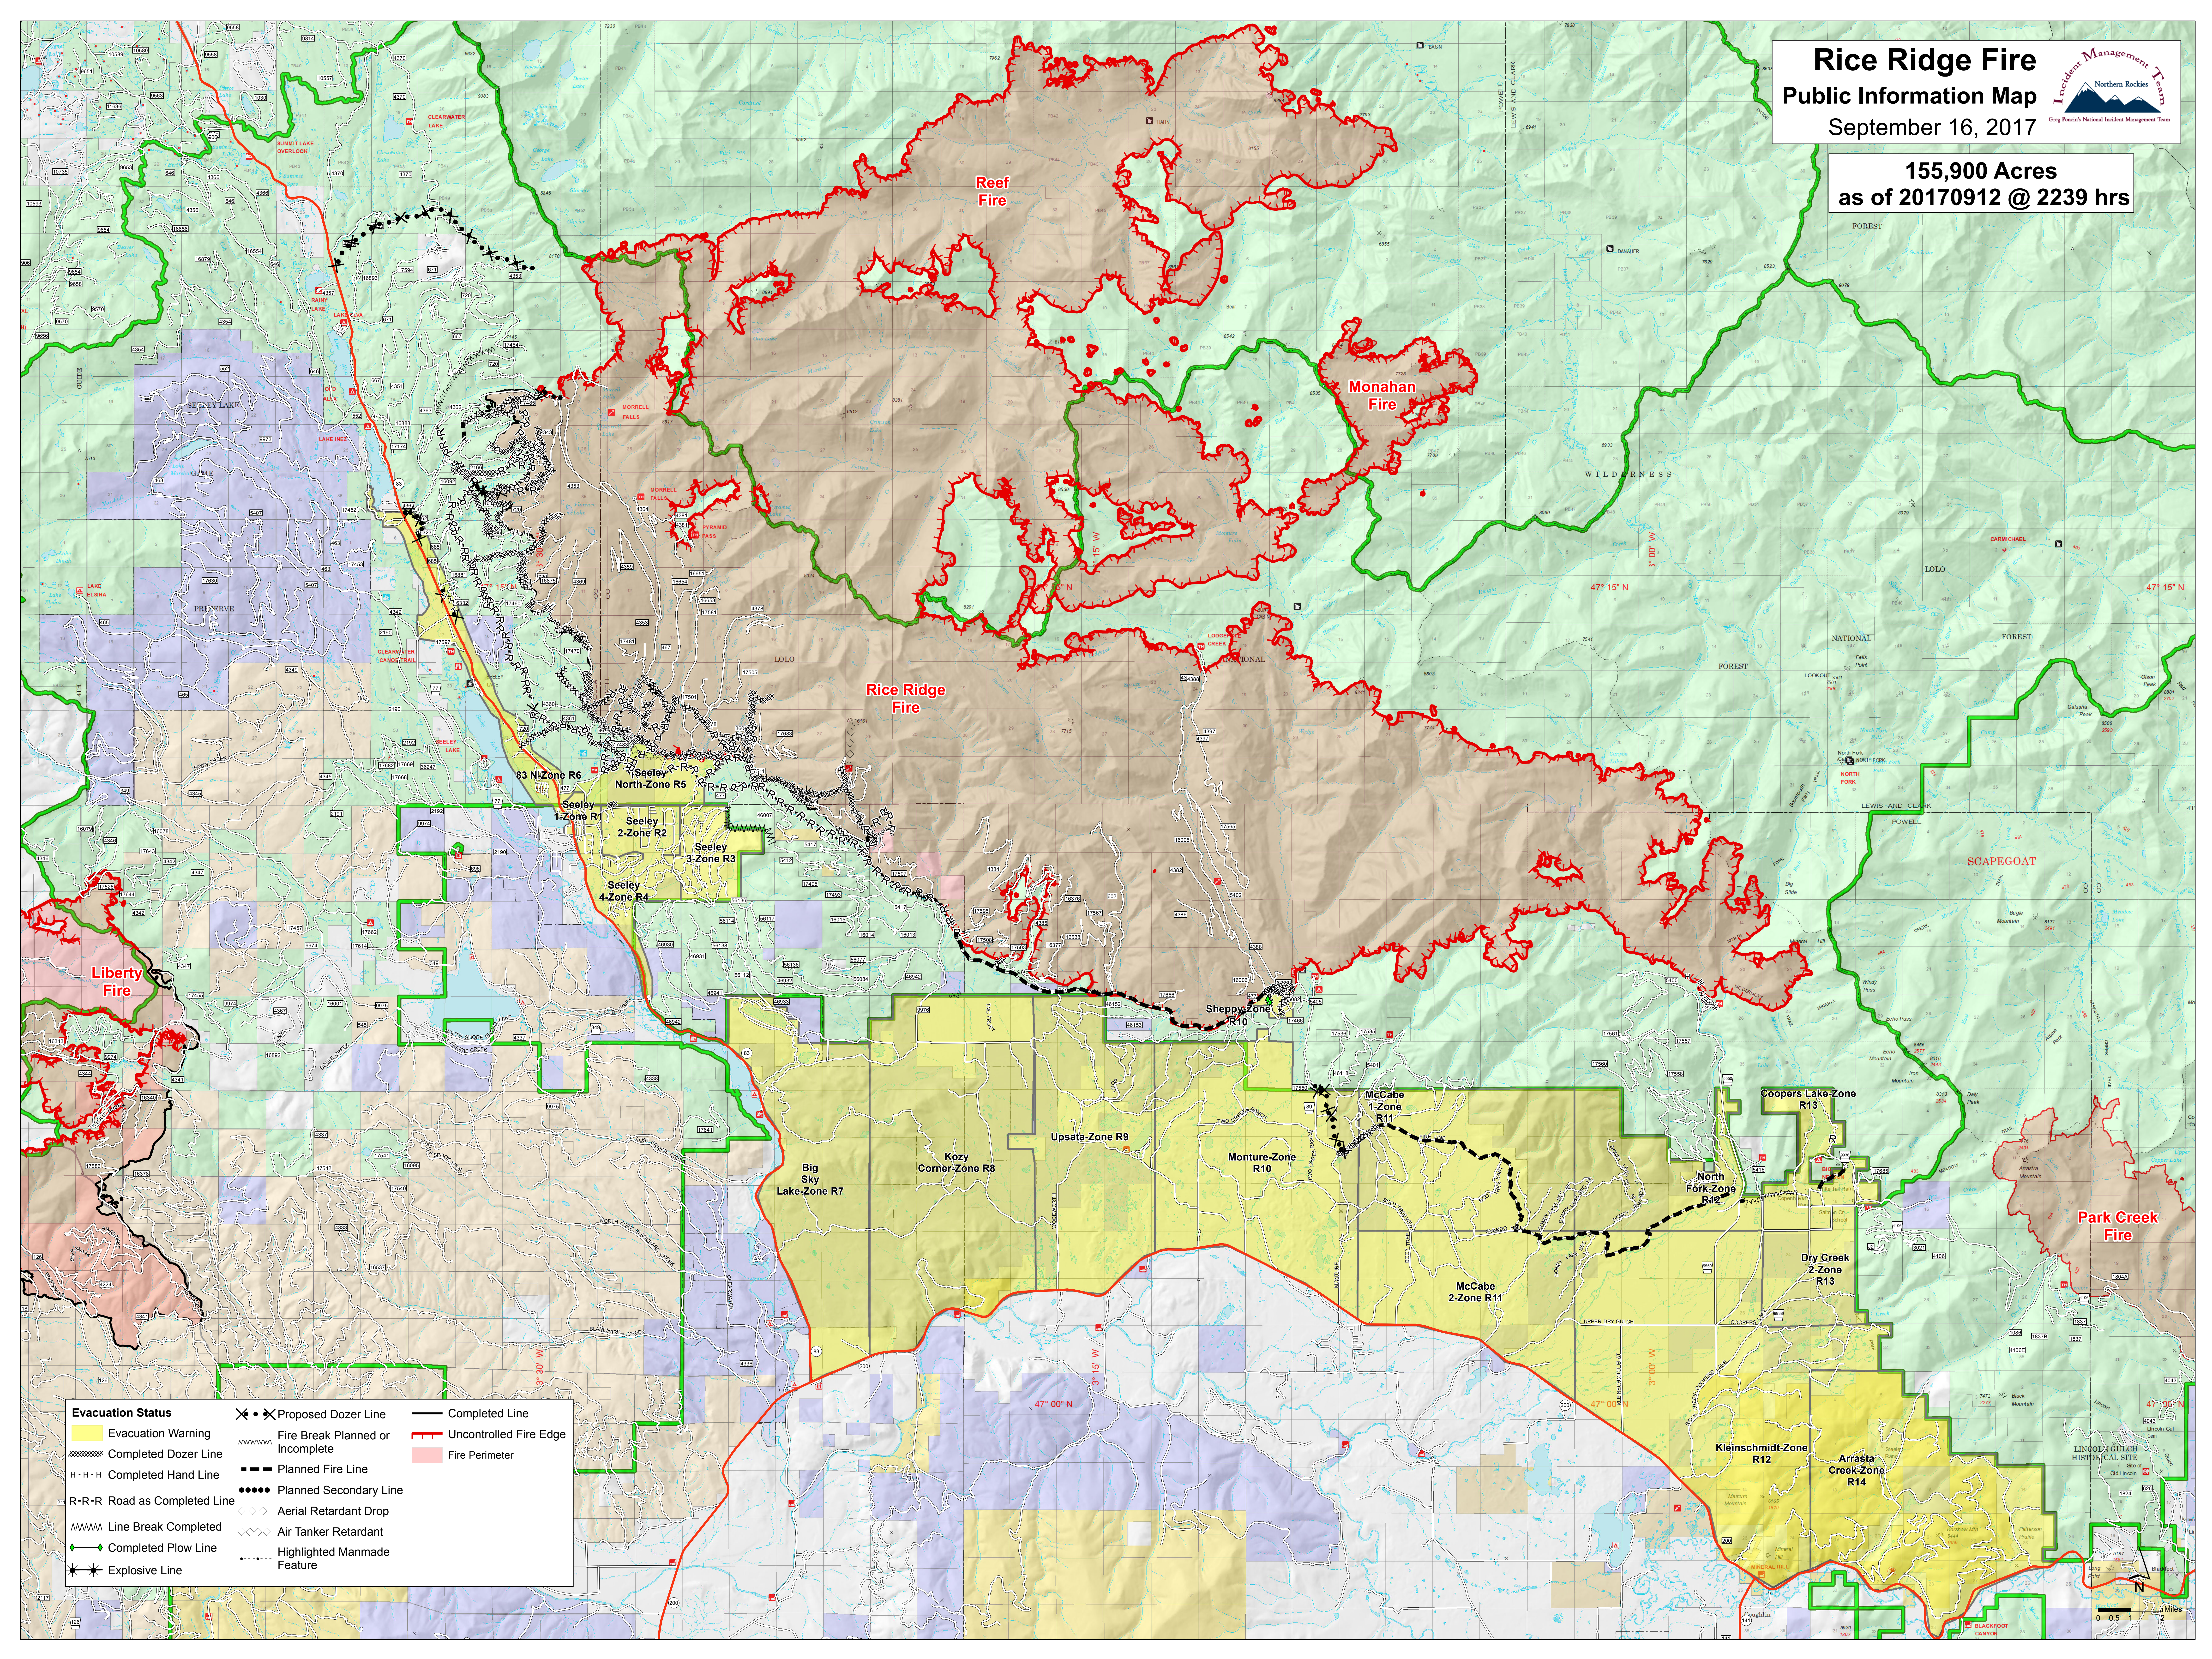

Rice Ridge Fire

Public Information Map

September 16, 2017

155,900 Acres
as of 20170912 @ 2239 hrs

Evacuation Status		Fire Break Planned or Incomplete		Completed Line	
	Evacuation Warning		Proposed Dozer Line		Completed Line
	Completed Dozer Line		Fire Break Planned or Incomplete		Uncontrolled Fire Edge
	Completed Hand Line		Planned Fire Line		Fire Perimeter
	Completed Road as Completed Line		Planned Secondary Line		
	Line Break Completed		Aerial Retardant Drop		
	Completed Plow Line		Air Tanker Retardant		
	Explosive Line		Highlighted Manmade Feature		