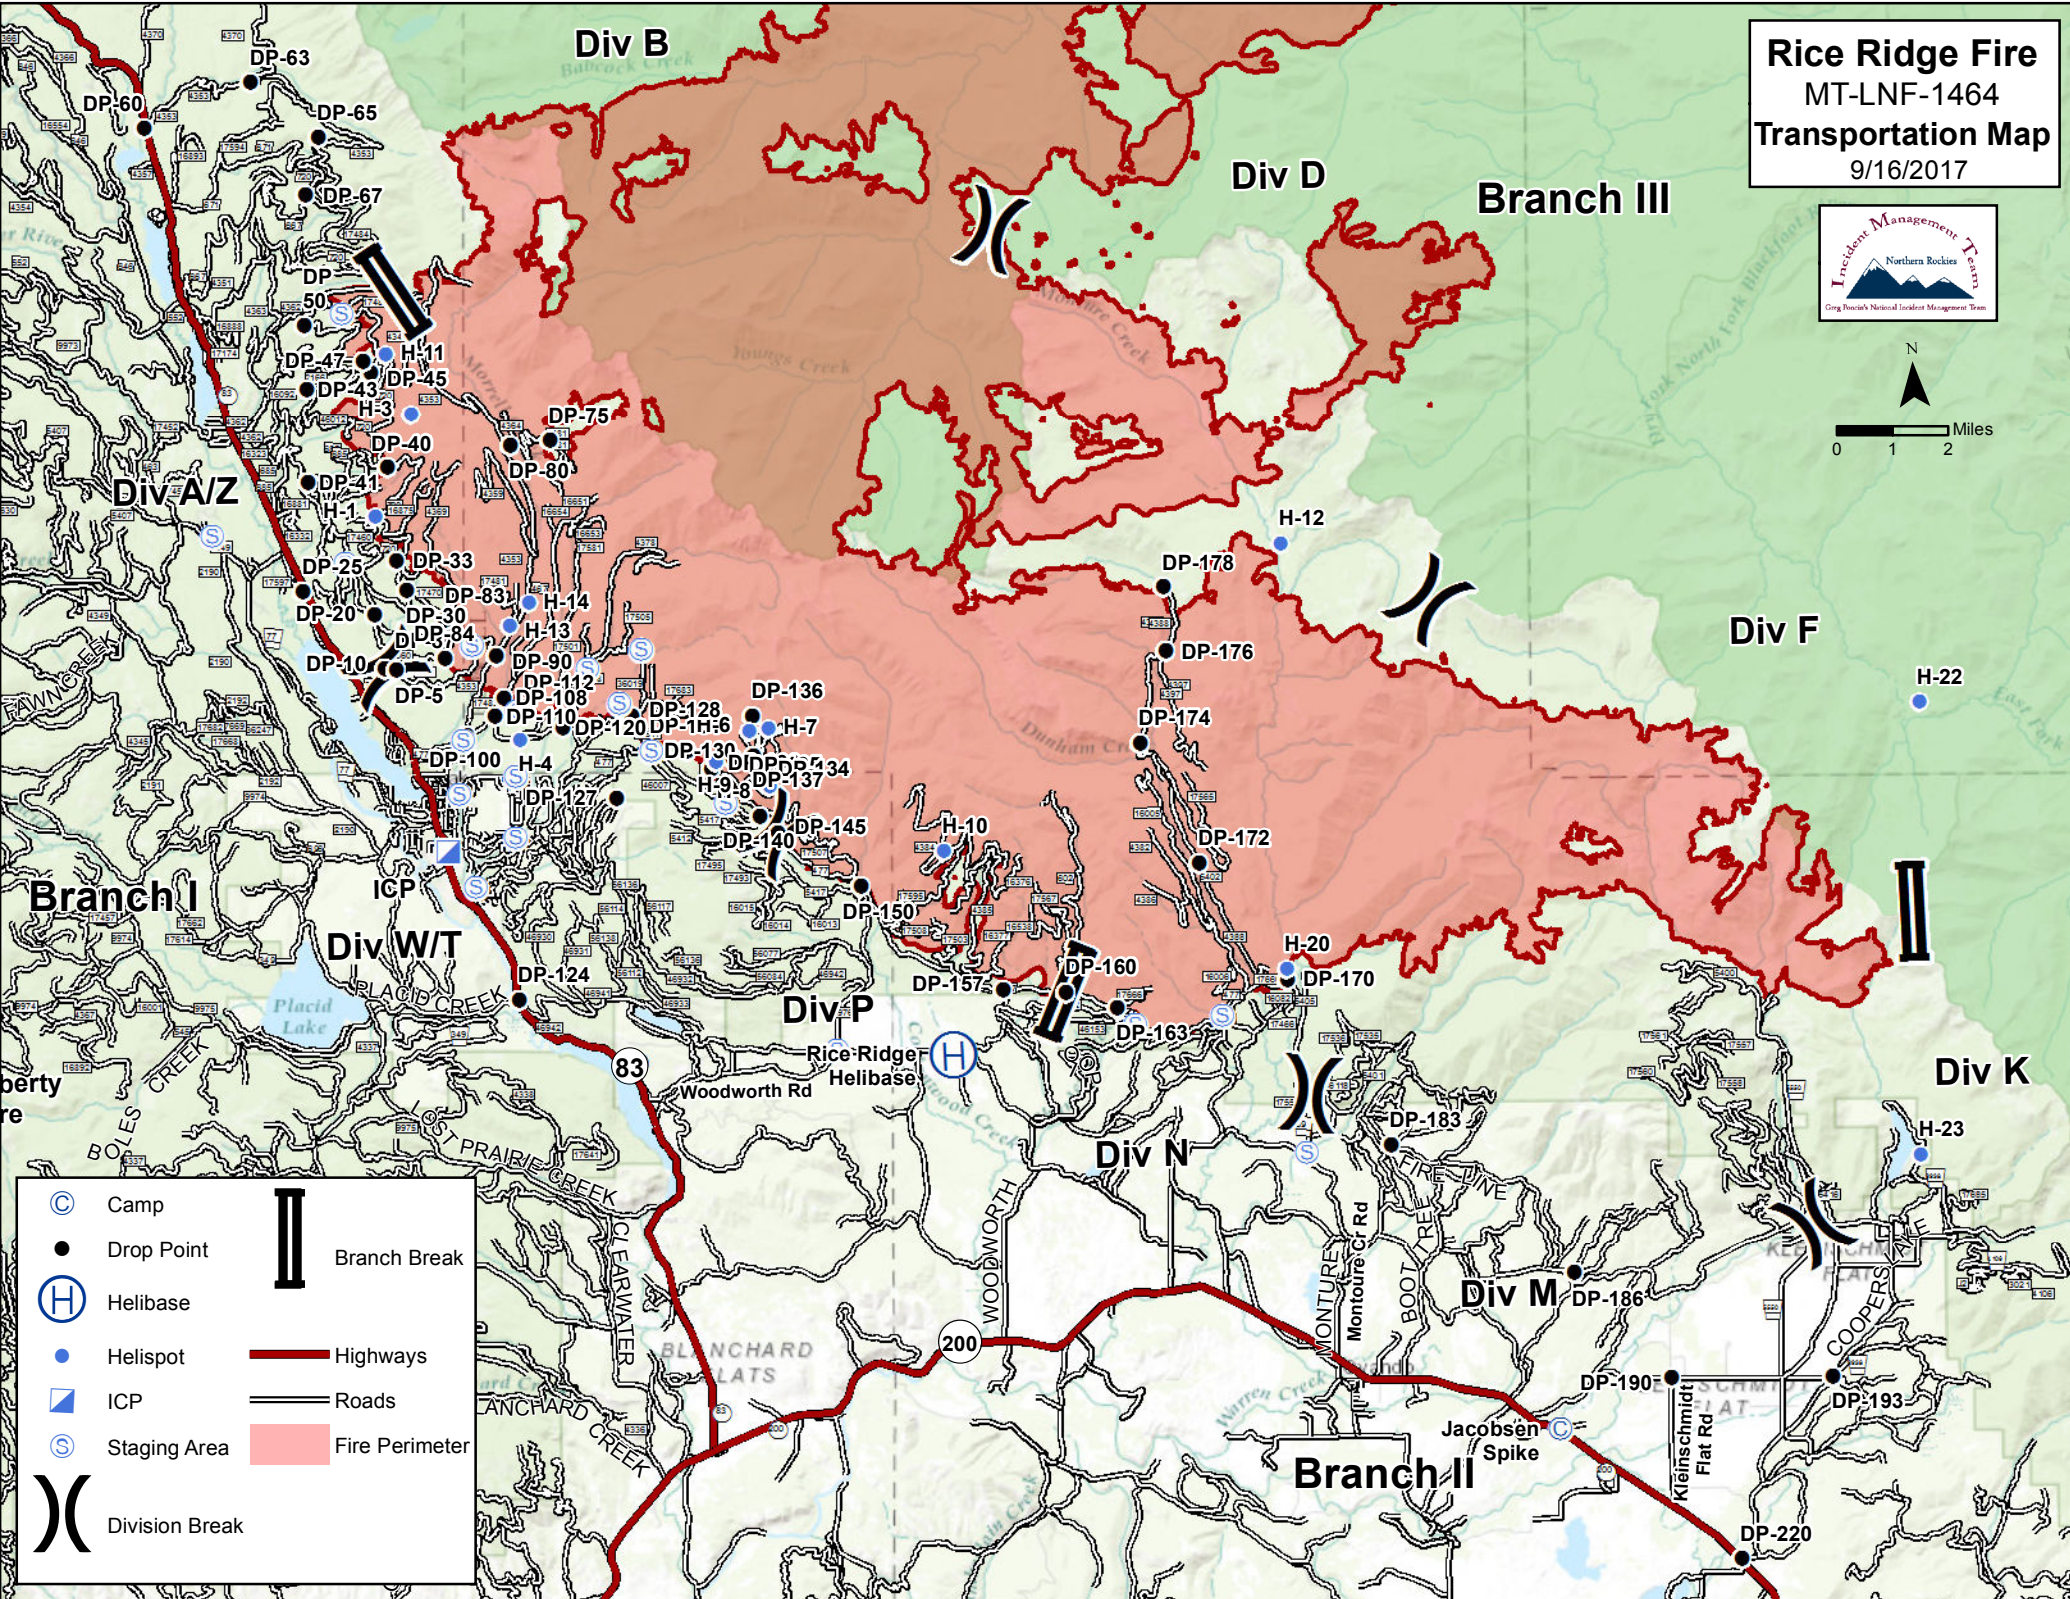

Rice Ridge Fire
 MT-LNF-1464
Transportation Map
 9/16/2017

	Camp		Branch Break
	Drop Point		Highways
	Helibase		Roads
	Helispot		Fire Perimeter
	ICP		
	Staging Area		
	Division Break		