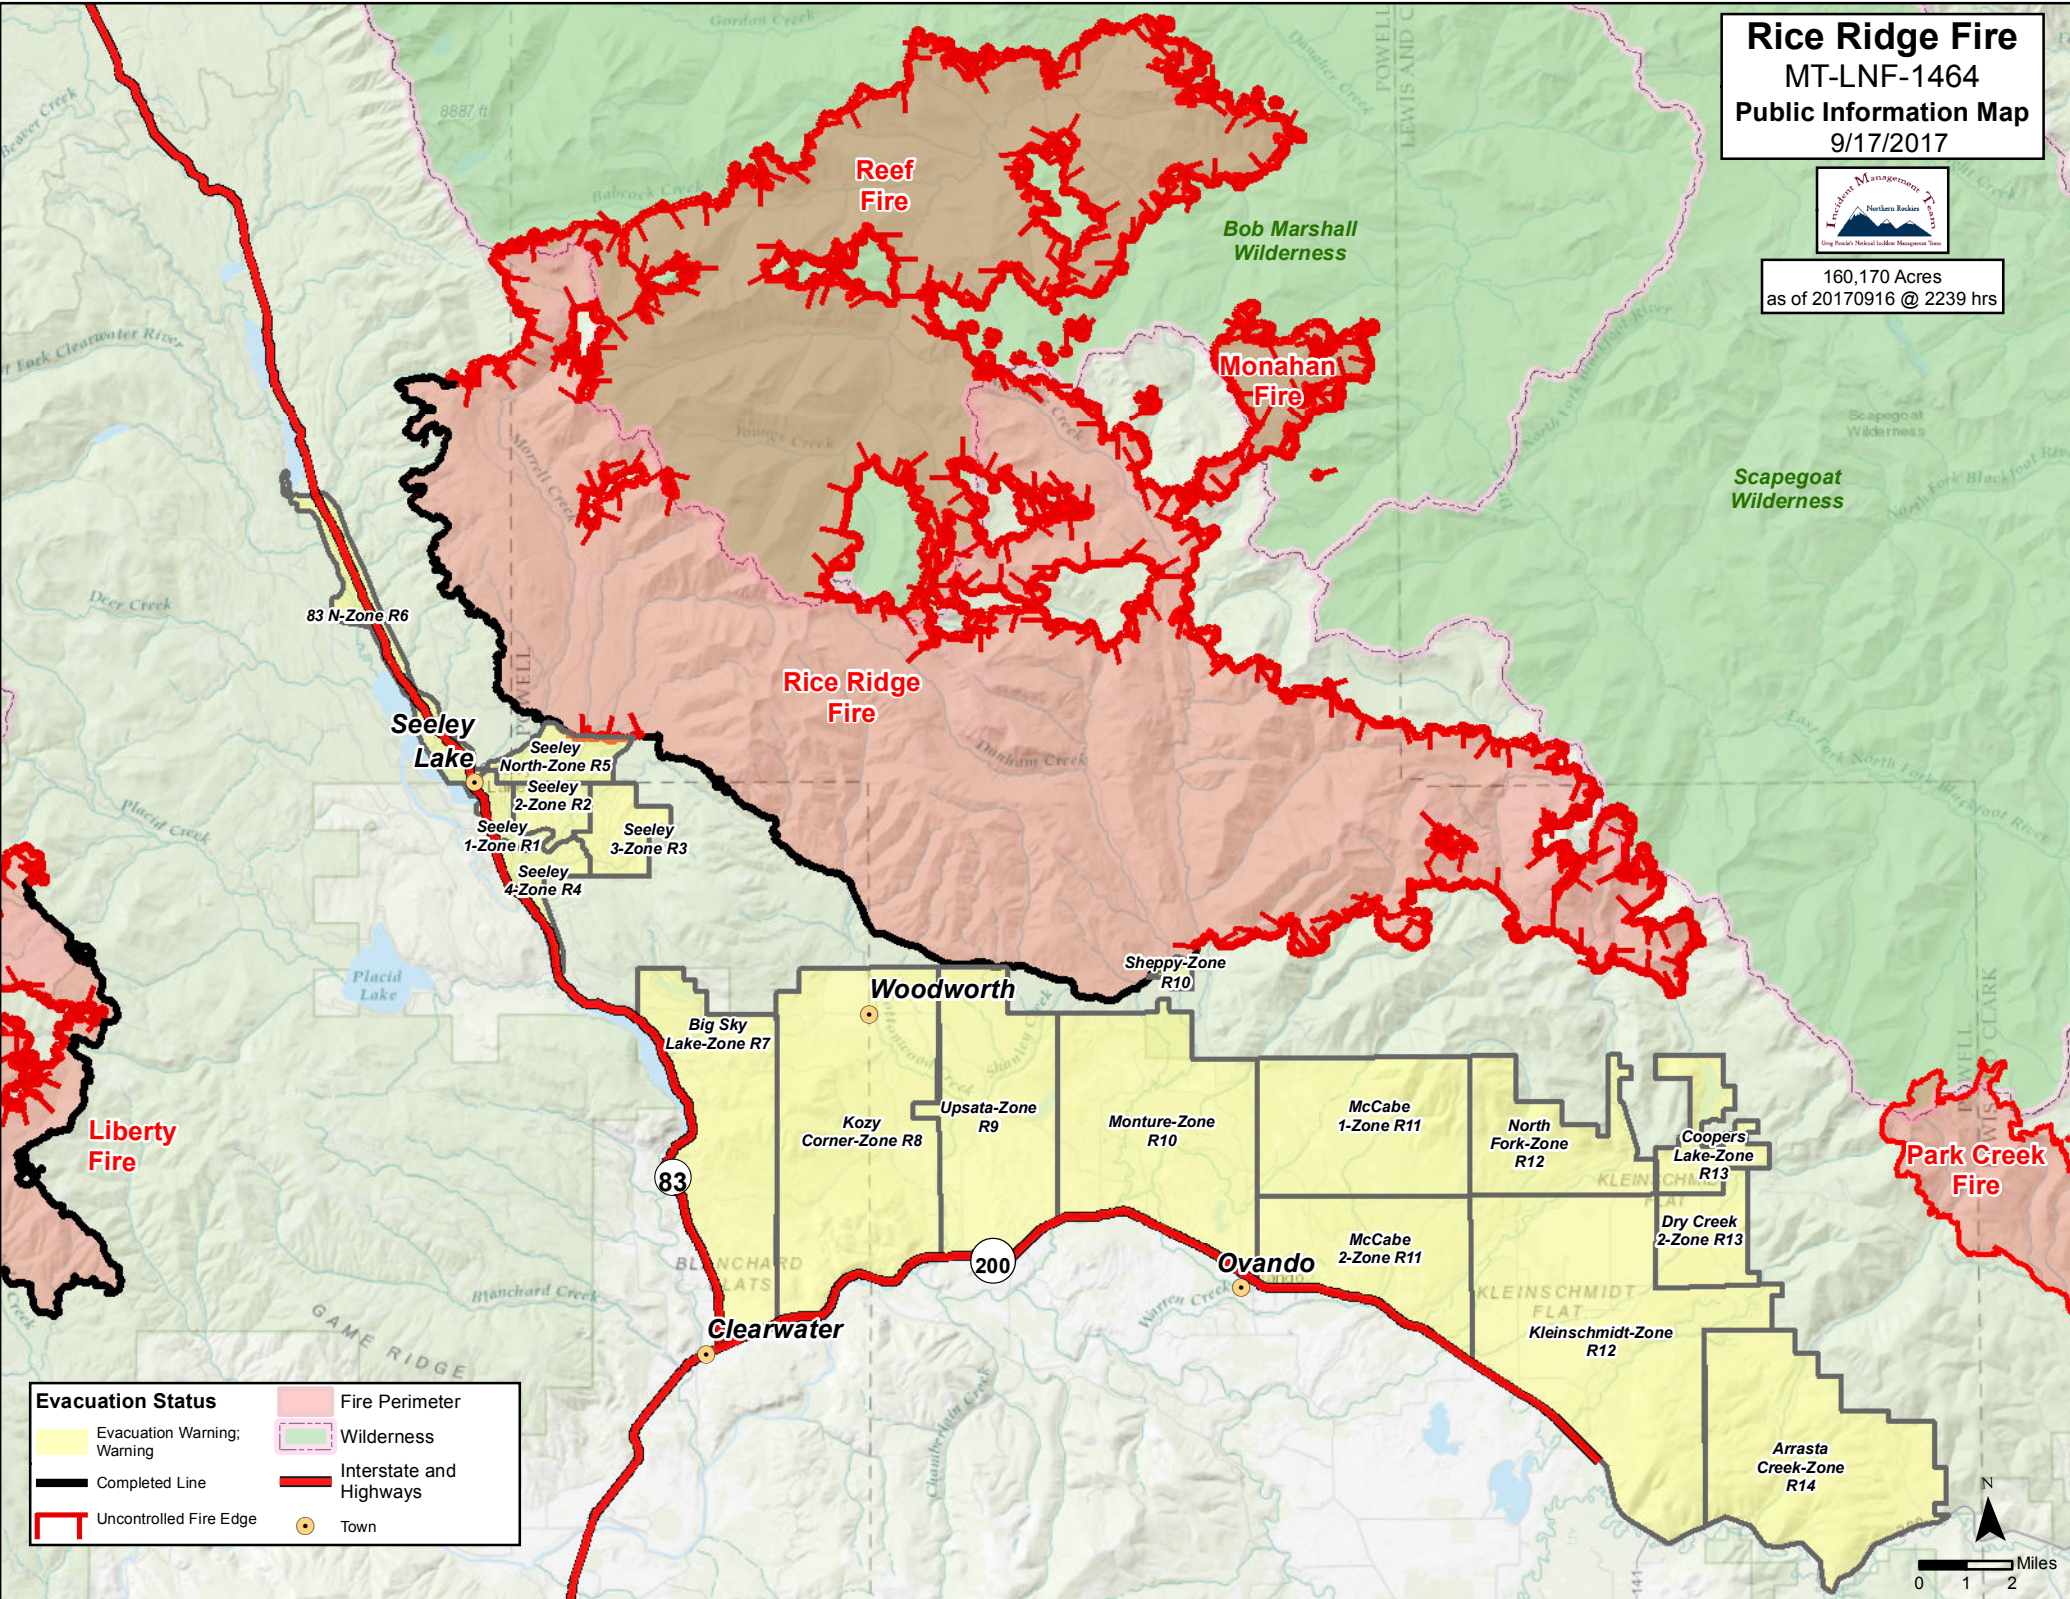

Rice Ridge Fire
 MT-LNF-1464
 Public Information Map
 9/17/2017

160,170 Acres
 as of 20170916 @ 2239 hrs

Evacuation Status	
	Evacuation Warning: Warning
	Completed Line
	Uncontrolled Fire Edge
	Fire Perimeter
	Wilderness
	Interstate and Highways
	Town