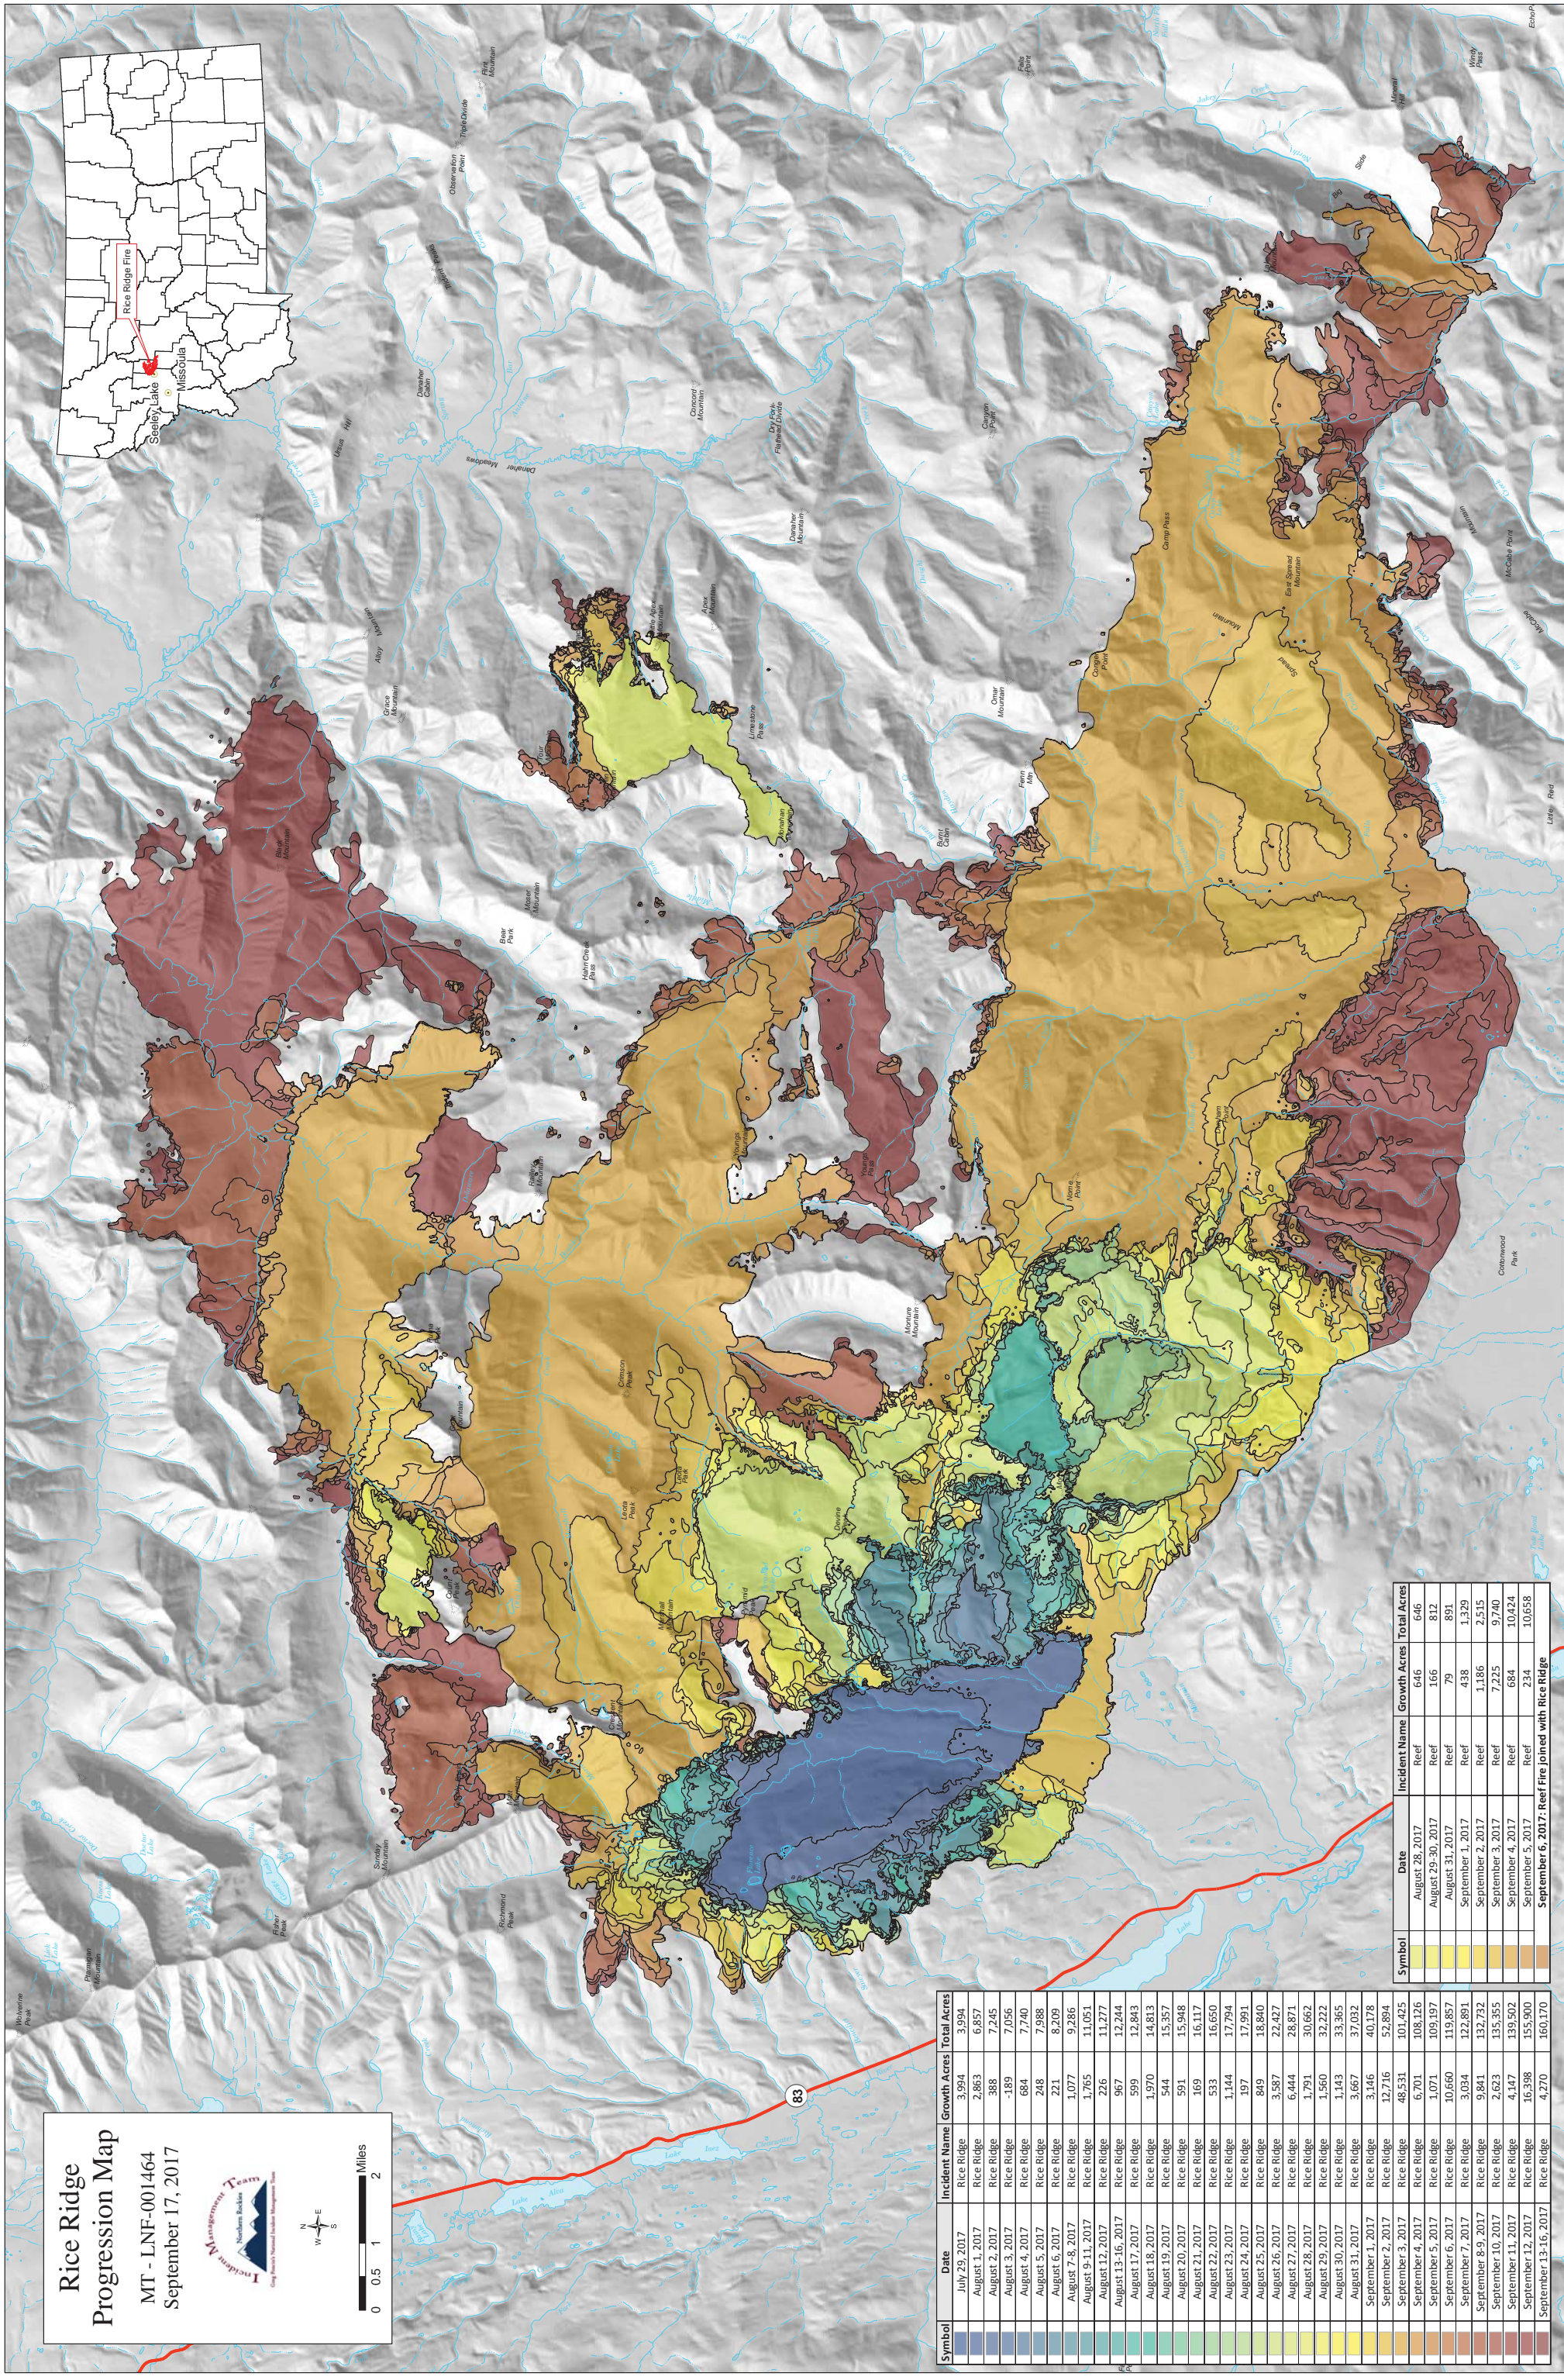

Rice Ridge Progression Map

MT - LNF-001464
September 17, 2017

Symbol	Date	Incident Name	Growth Acres	Total Acres
■	July 29, 2017	Rice Ridge	3,994	3,994
■	August 1, 2017	Rice Ridge	2,863	6,857
■	August 2, 2017	Rice Ridge	388	7,245
■	August 3, 2017	Rice Ridge	-189	7,056
■	August 4, 2017	Rice Ridge	684	7,740
■	August 5, 2017	Rice Ridge	248	7,988
■	August 6, 2017	Rice Ridge	221	8,209
■	August 7-8, 2017	Rice Ridge	1,077	9,286
■	August 9-11, 2017	Rice Ridge	1,765	11,051
■	August 12, 2017	Rice Ridge	226	11,277
■	August 13-16, 2017	Rice Ridge	967	12,244
■	August 17, 2017	Rice Ridge	599	12,843
■	August 18, 2017	Rice Ridge	1,970	14,813
■	August 19, 2017	Rice Ridge	544	15,357
■	August 20, 2017	Rice Ridge	591	15,948
■	August 21, 2017	Rice Ridge	169	16,117
■	August 22, 2017	Rice Ridge	533	16,650
■	August 23, 2017	Rice Ridge	1,144	17,794
■	August 24, 2017	Rice Ridge	197	17,991
■	August 25, 2017	Rice Ridge	849	18,840
■	August 26, 2017	Rice Ridge	3,587	22,427
■	August 27, 2017	Rice Ridge	6,444	28,871
■	August 28, 2017	Rice Ridge	1,791	30,662
■	August 29, 2017	Rice Ridge	1,560	32,222
■	August 30, 2017	Rice Ridge	1,143	33,365
■	August 31, 2017	Rice Ridge	3,667	37,032
■	September 1, 2017	Rice Ridge	3,146	40,178
■	September 2, 2017	Rice Ridge	12,716	52,894
■	September 3, 2017	Rice Ridge	48,531	101,425
■	September 4, 2017	Rice Ridge	6,701	108,126
■	September 5, 2017	Rice Ridge	1,071	109,197
■	September 6, 2017	Rice Ridge	10,660	119,857
■	September 7, 2017	Rice Ridge	3,034	122,891
■	September 8-9, 2017	Rice Ridge	9,841	132,732
■	September 10, 2017	Rice Ridge	2,623	135,355
■	September 11, 2017	Rice Ridge	4,147	139,502
■	September 12, 2017	Rice Ridge	16,398	155,900
■	September 13-16, 2017	Rice Ridge	4,270	160,170