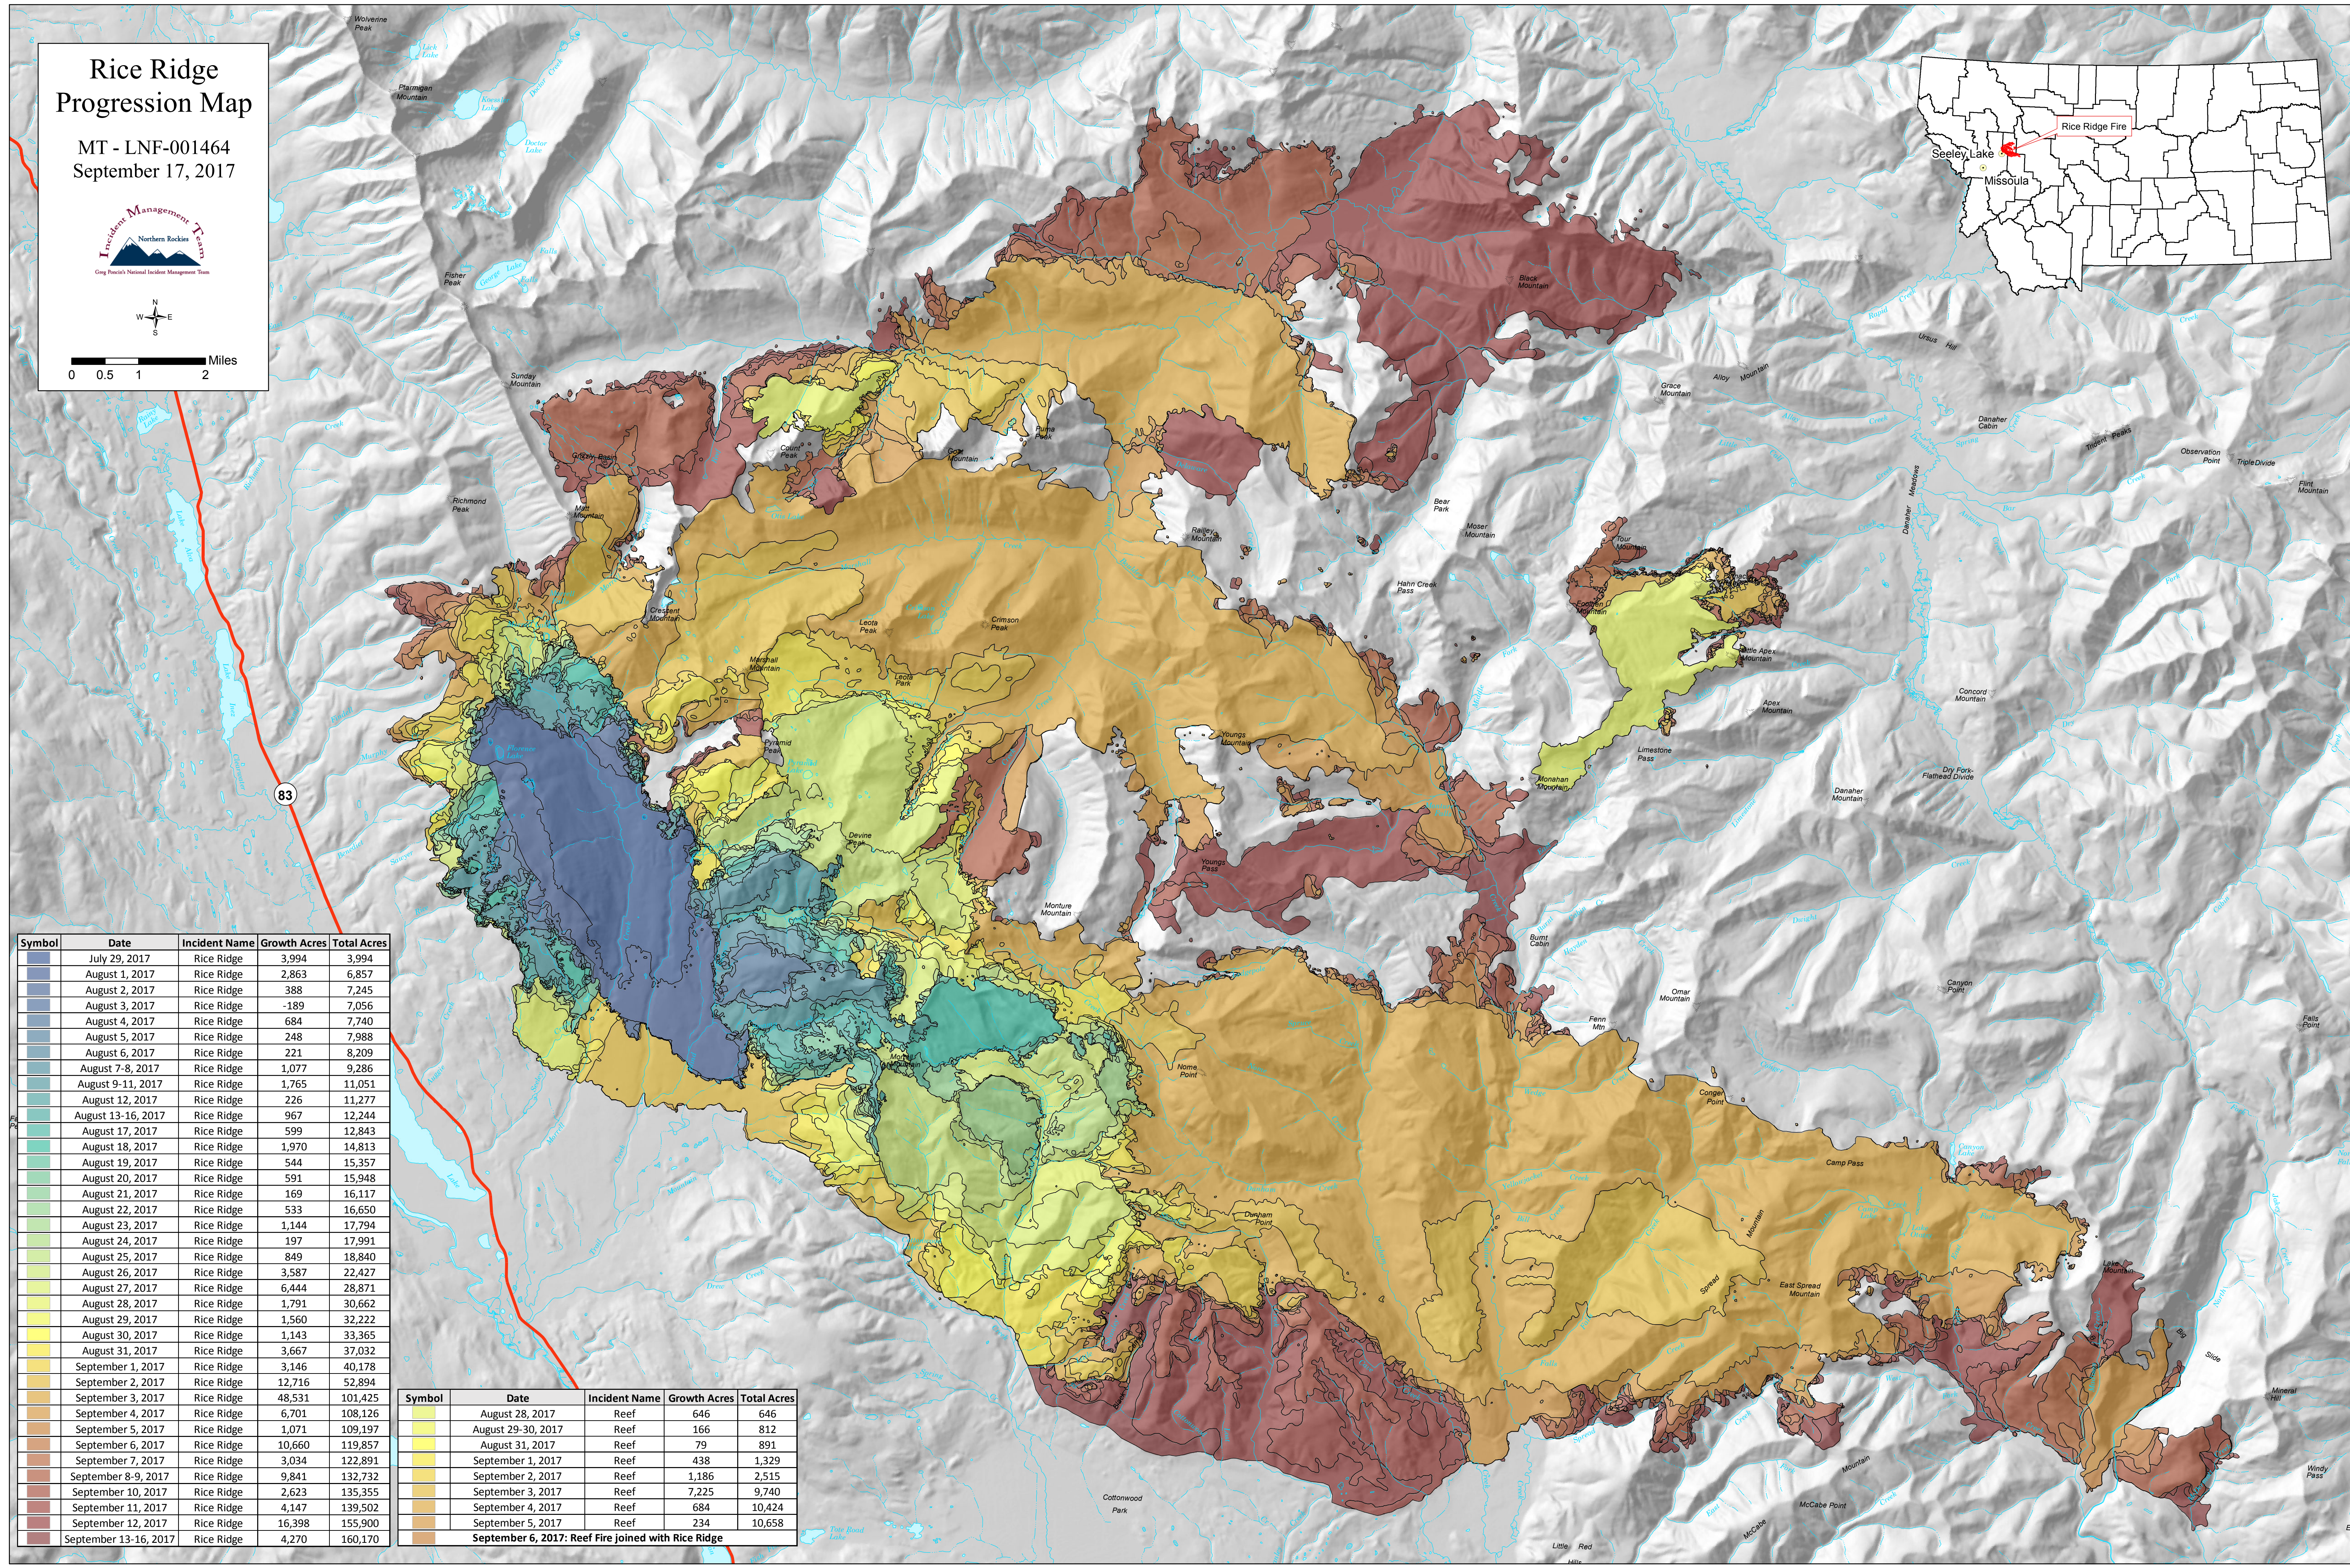

Rice Ridge Progression Map

MT - LNF-001464
September 17, 2017

0 0.5 1 2 Miles

Symbol	Date	Incident Name	Growth Acres	Total Acres
Dark Blue	July 29, 2017	Rice Ridge	3,994	3,994
Blue	August 1, 2017	Rice Ridge	2,863	6,857
Blue	August 2, 2017	Rice Ridge	388	7,245
Blue	August 3, 2017	Rice Ridge	-189	7,056
Blue	August 4, 2017	Rice Ridge	684	7,740
Blue	August 5, 2017	Rice Ridge	248	7,988
Blue	August 6, 2017	Rice Ridge	221	8,209
Blue	August 7-8, 2017	Rice Ridge	1,077	9,286
Blue	August 9-11, 2017	Rice Ridge	1,765	11,051
Blue	August 12, 2017	Rice Ridge	226	11,277
Light Blue	August 13-16, 2017	Rice Ridge	967	12,244
Light Blue	August 17, 2017	Rice Ridge	599	12,843
Light Blue	August 18, 2017	Rice Ridge	1,970	14,813
Light Blue	August 19, 2017	Rice Ridge	544	15,357
Light Blue	August 20, 2017	Rice Ridge	591	15,948
Light Blue	August 21, 2017	Rice Ridge	169	16,117
Light Blue	August 22, 2017	Rice Ridge	533	16,650
Light Blue	August 23, 2017	Rice Ridge	1,144	17,794
Light Blue	August 24, 2017	Rice Ridge	197	17,991
Light Blue	August 25, 2017	Rice Ridge	849	18,840
Light Blue	August 26, 2017	Rice Ridge	3,587	22,427
Light Blue	August 27, 2017	Rice Ridge	6,444	28,871
Light Blue	August 28, 2017	Rice Ridge	1,791	30,662
Light Blue	August 29, 2017	Rice Ridge	1,560	32,222
Light Blue	August 30, 2017	Rice Ridge	1,143	33,365
Light Blue	August 31, 2017	Rice Ridge	3,667	37,032
Light Blue	September 1, 2017	Rice Ridge	3,146	40,178
Light Blue	September 2, 2017	Rice Ridge	12,716	52,894
Light Blue	September 3, 2017	Rice Ridge	48,531	101,425
Light Blue	September 4, 2017	Rice Ridge	6,701	108,126
Light Blue	September 5, 2017	Rice Ridge	1,071	109,197
Light Blue	September 6, 2017	Rice Ridge	10,660	119,857
Light Blue	September 7, 2017	Rice Ridge	3,034	122,891
Light Blue	September 8-9, 2017	Rice Ridge	9,841	132,732
Light Blue	September 10, 2017	Rice Ridge	2,623	135,355
Light Blue	September 11, 2017	Rice Ridge	4,147	139,502
Light Blue	September 12, 2017	Rice Ridge	16,398	155,900
Light Blue	September 13-16, 2017	Rice Ridge	4,270	160,170