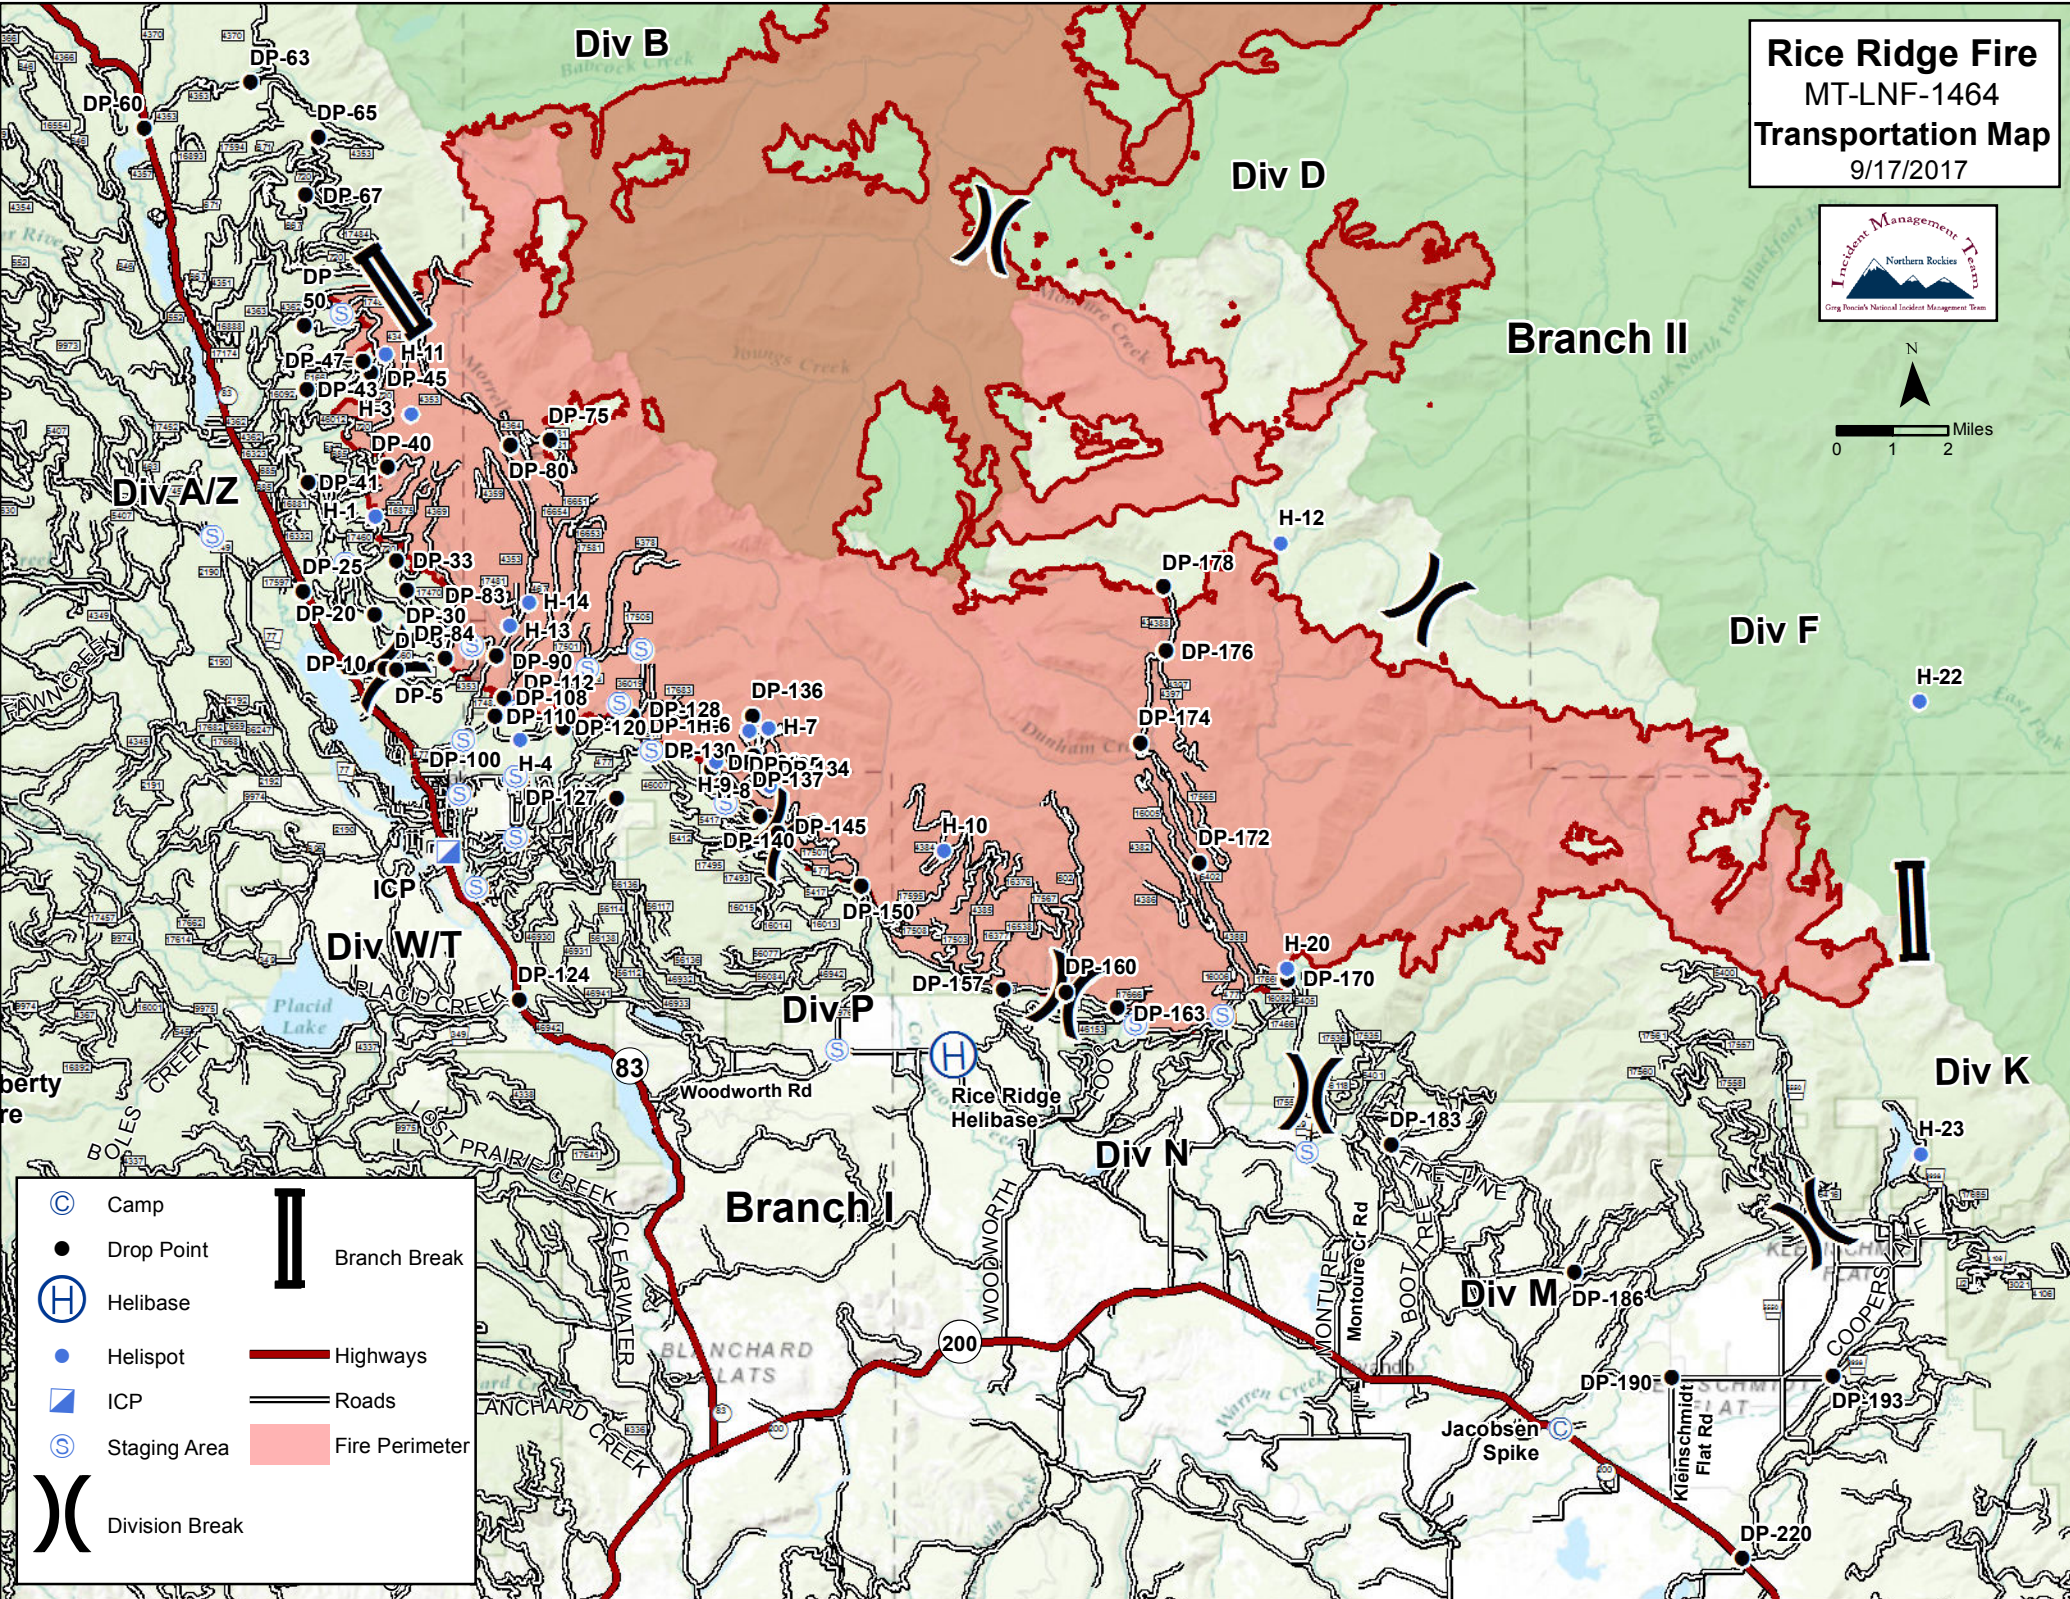

Rice Ridge Fire
 MT-LNF-1464
Transportation Map
 9/17/2017

	Camp		Branch Break
	Drop Point		Highways
	Helibase		Roads
	Helispot		Fire Perimeter
	ICP		
	Staging Area		
	Division Break		