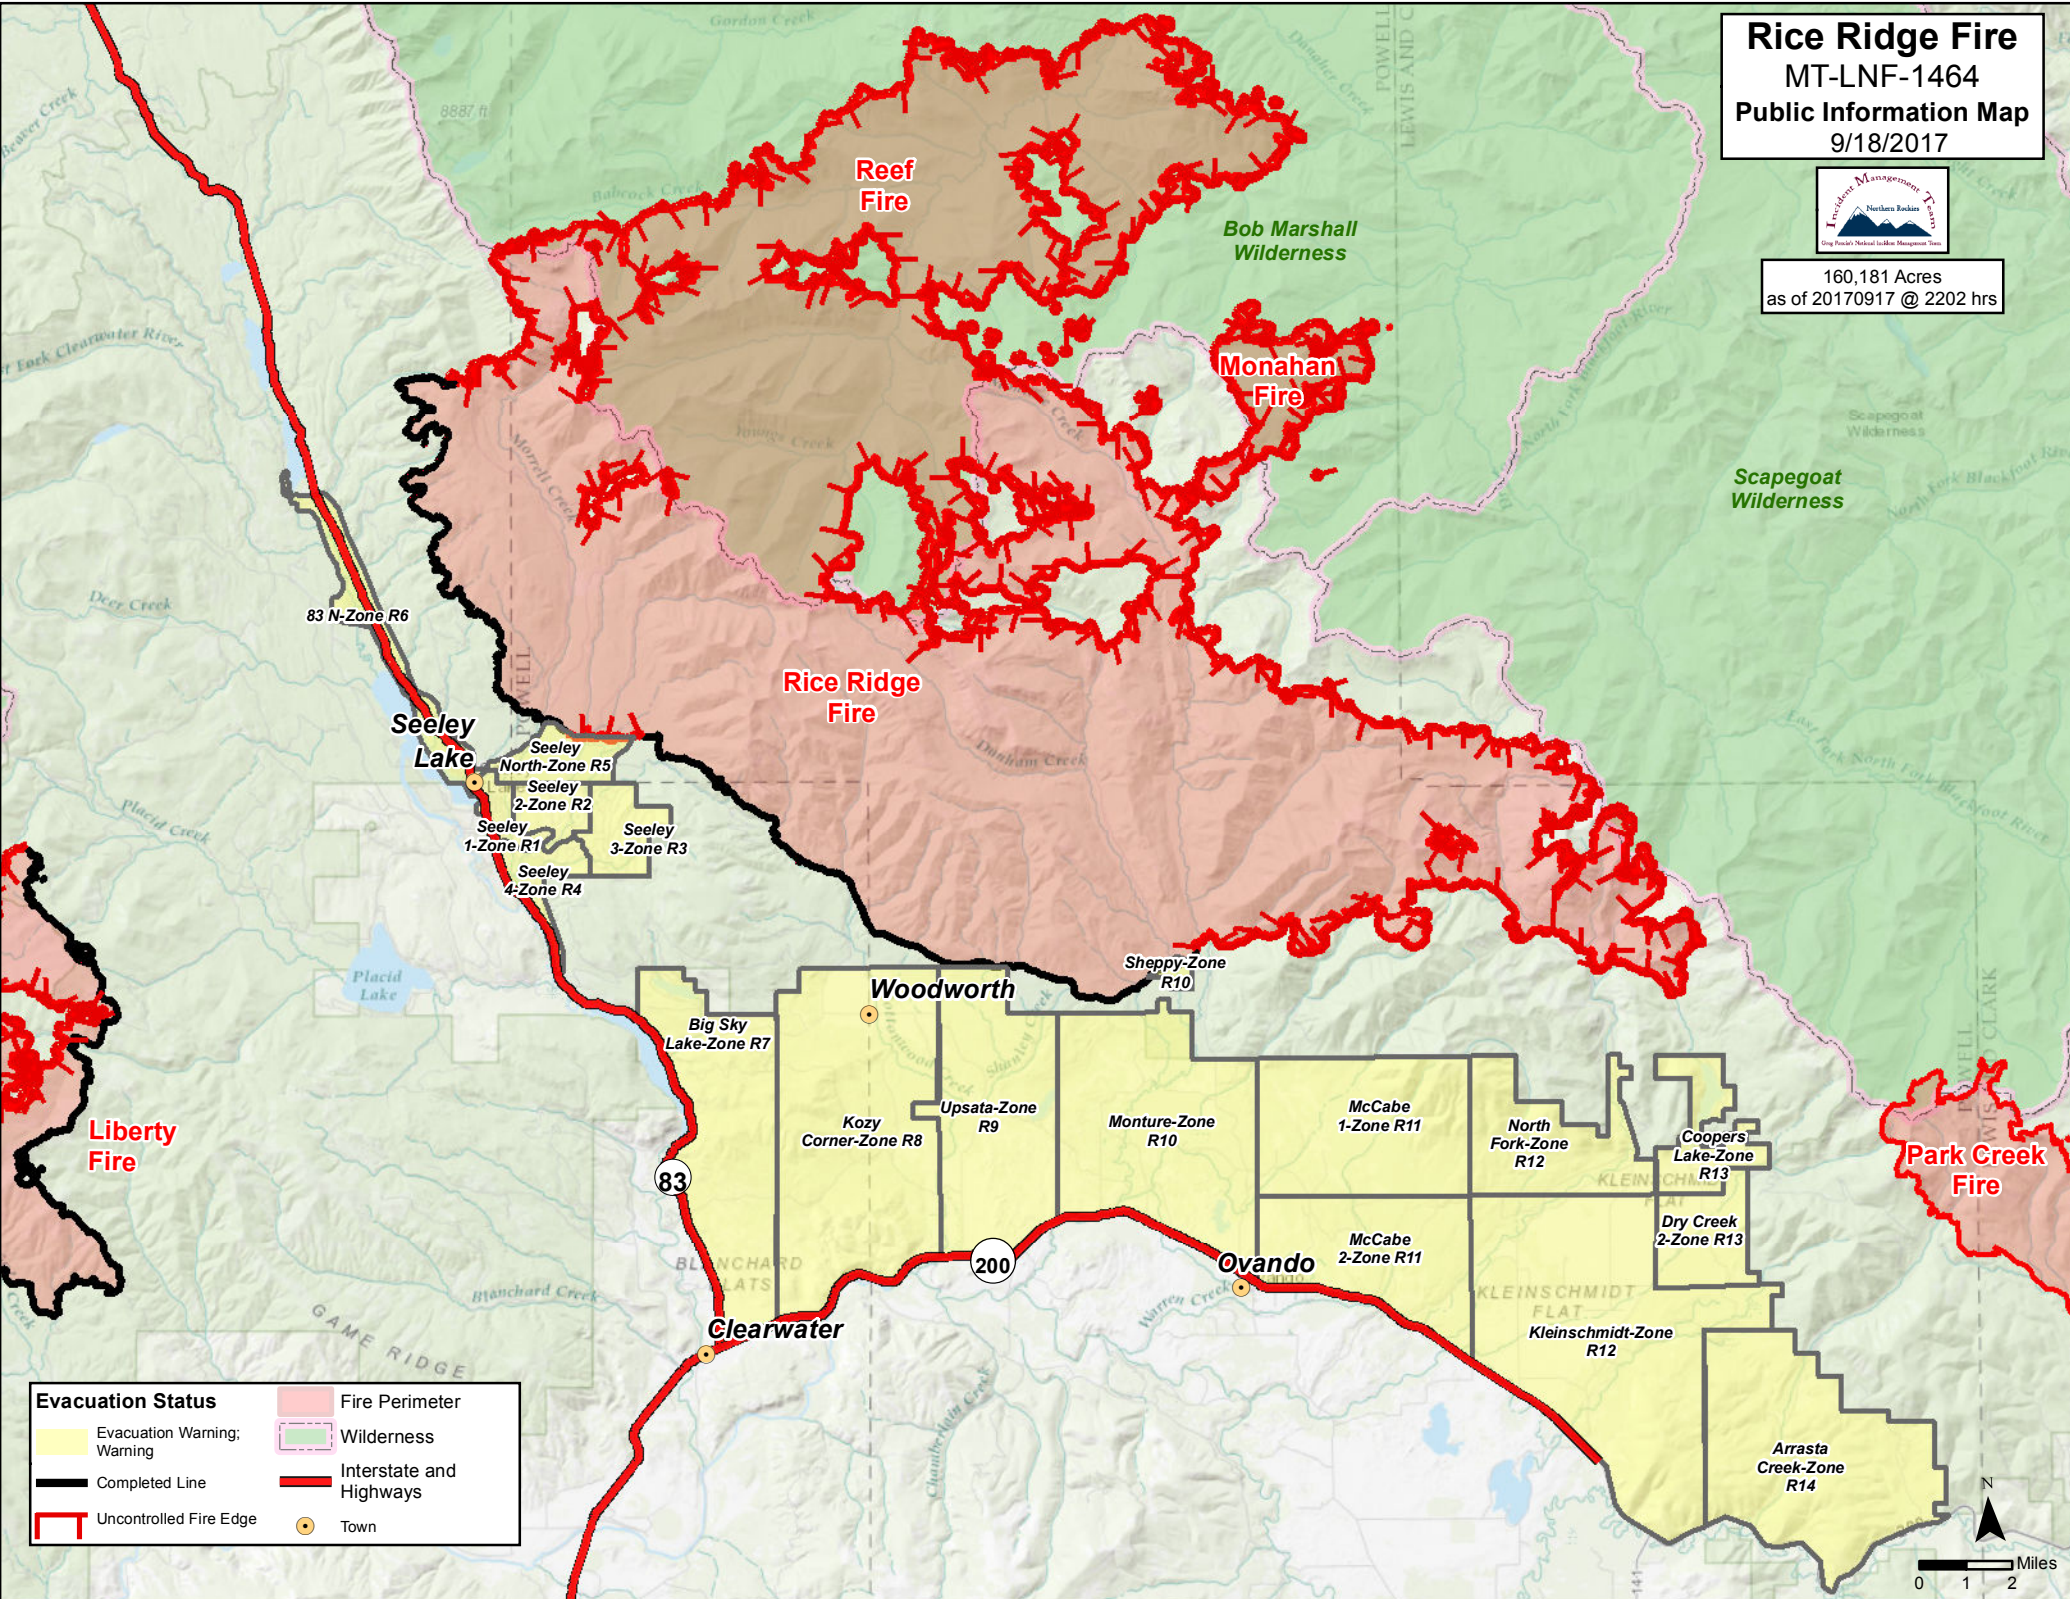

Rice Ridge Fire
 MT-LNF-1464
 Public Information Map
 9/18/2017

160,181 Acres
 as of 20170917 @ 2202 hrs

Evacuation Status	
	Evacuation Warning: Warning
	Completed Line
	Uncontrolled Fire Edge
	Fire Perimeter
	Wilderness
	Interstate and Highways
	Town