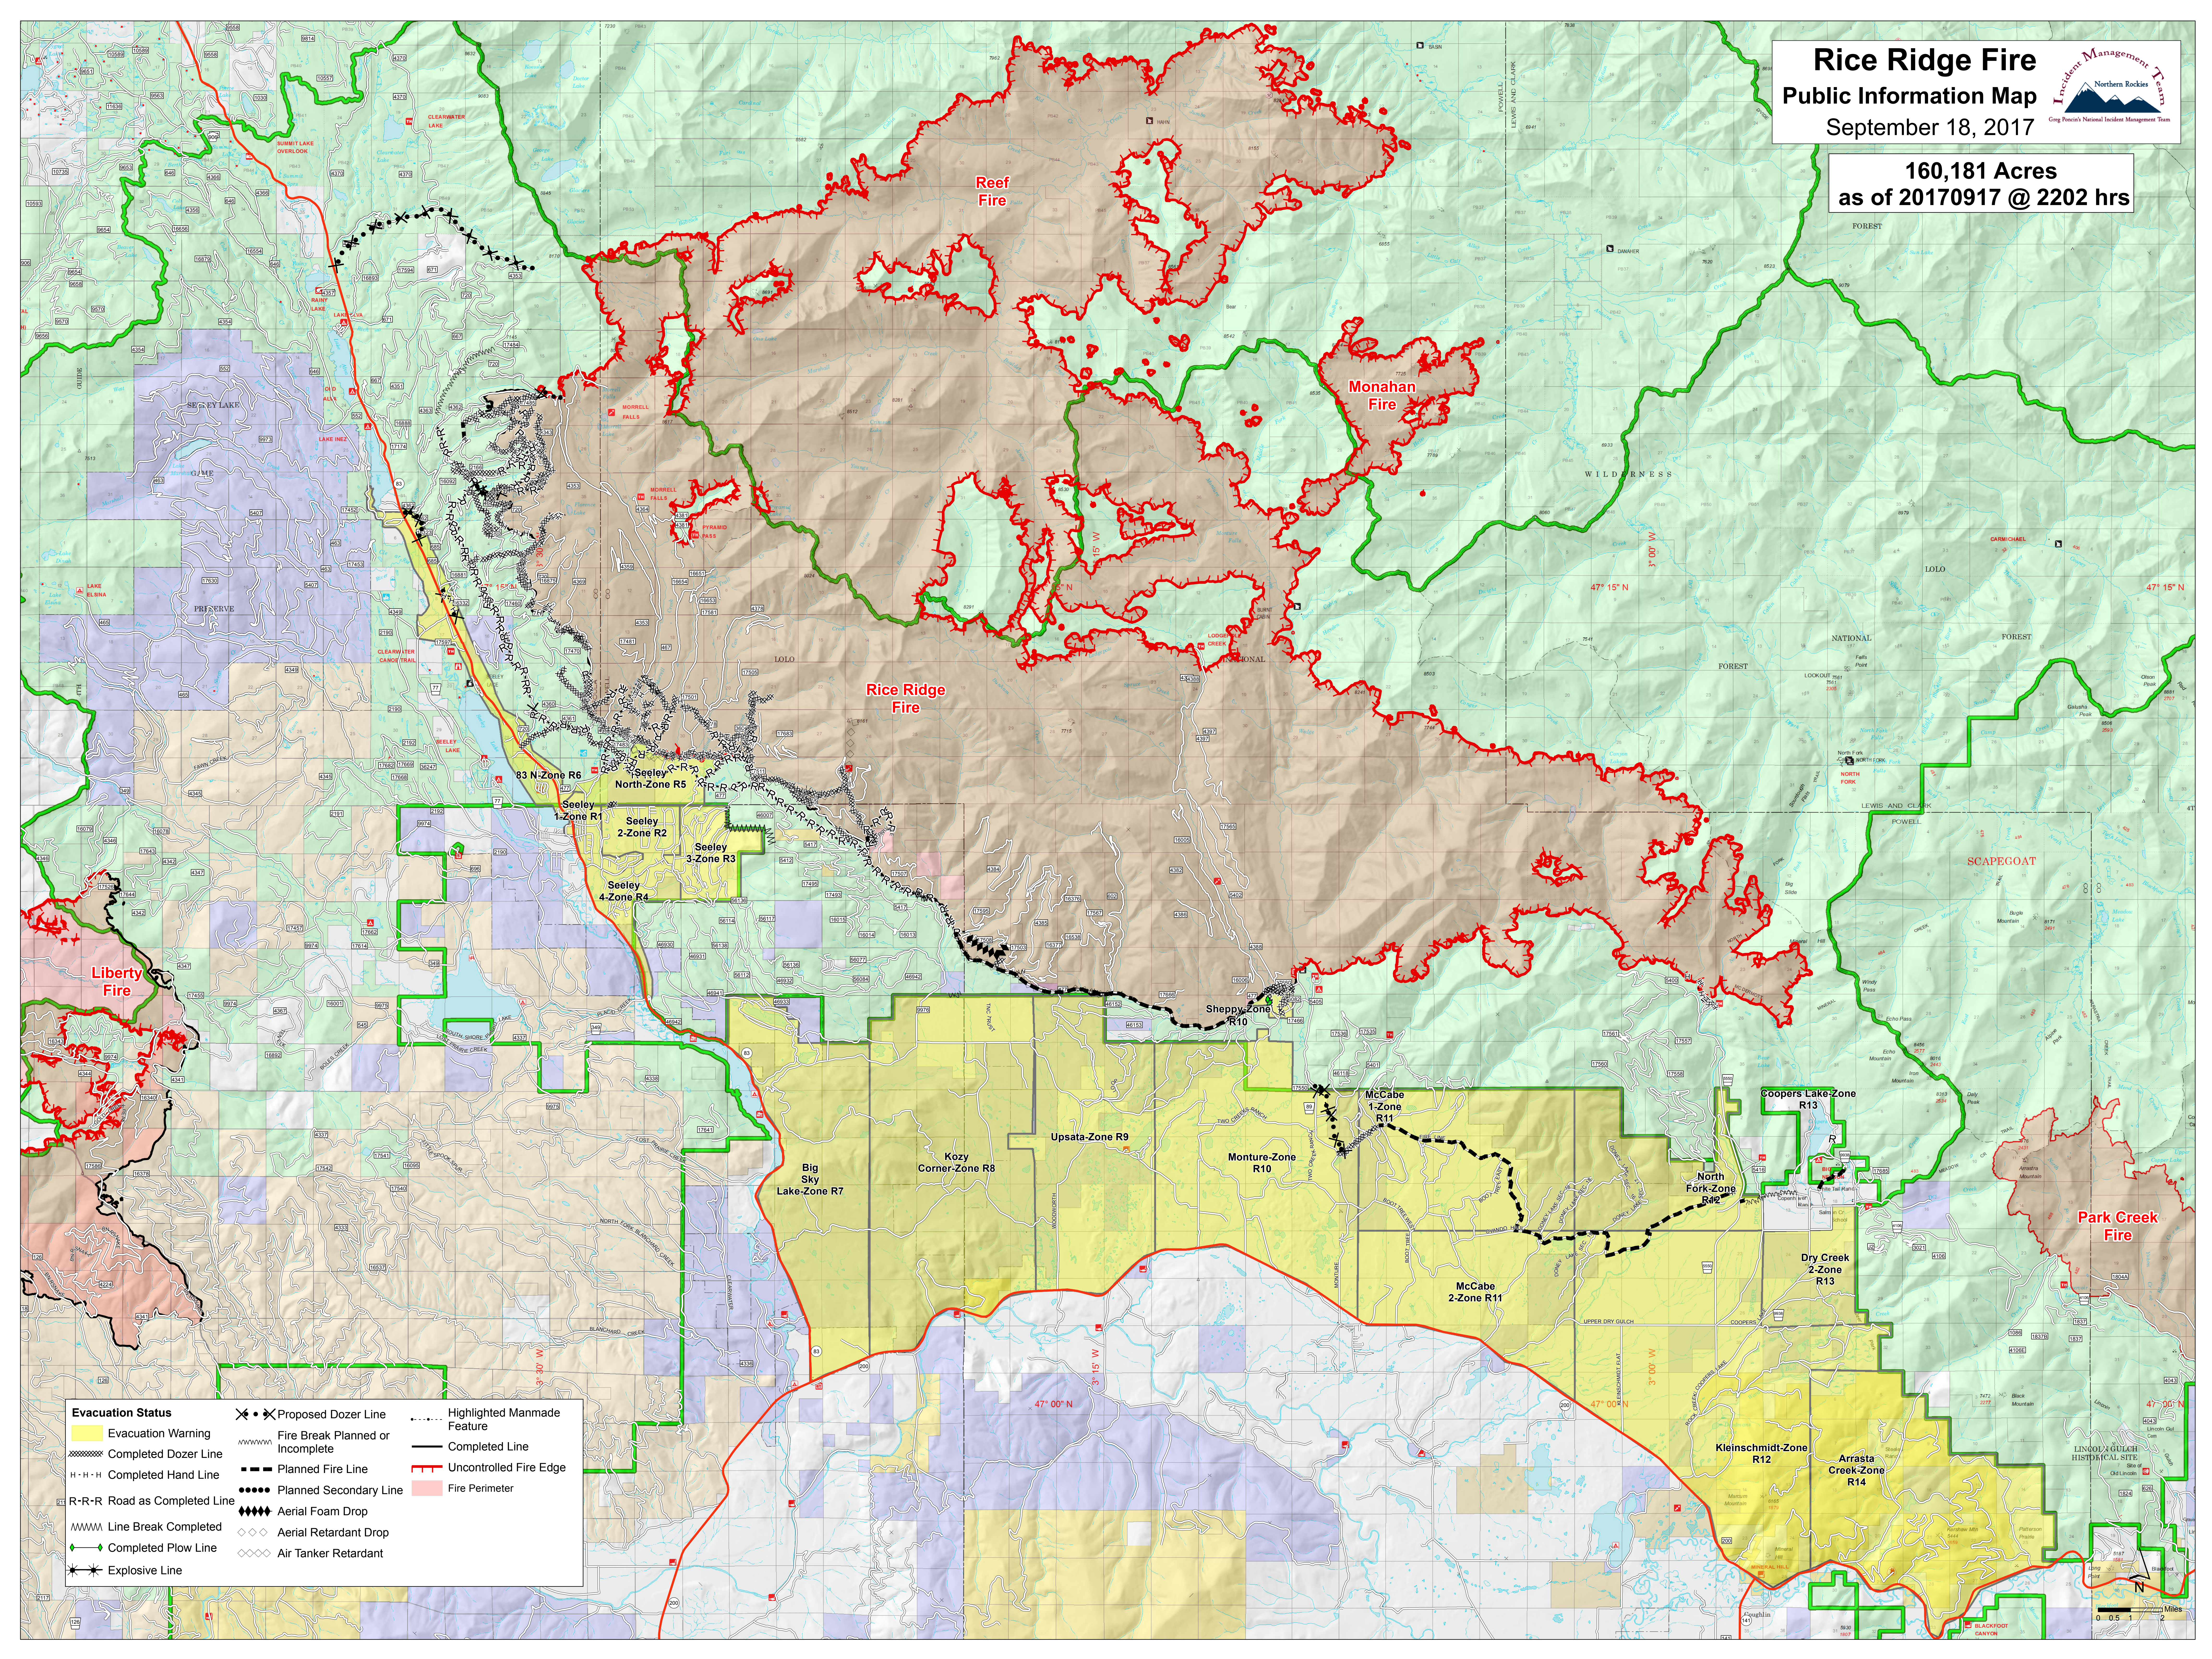

# Rice Ridge Fire

## Public Information Map

September 18, 2017

**160,181 Acres**  
as of 20170917 @ 2202 hrs

Evacuation Status		Fire Break Planned or Incomplete		Highlighted Manmade Feature	
	Evacuation Warning		Fire Break Planned or Incomplete		Highlighted Manmade Feature
	Completed Dozer Line		Planned Fire Line		Completed Line
	Completed Hand Line		Planned Secondary Line		Uncontrolled Fire Edge
	Road as Completed Line		Aerial Foam Drop		Fire Perimeter
	Line Break Completed		Aerial Retardant Drop		
	Completed Plow Line		Air Tanker Retardant		
	Explosive Line				