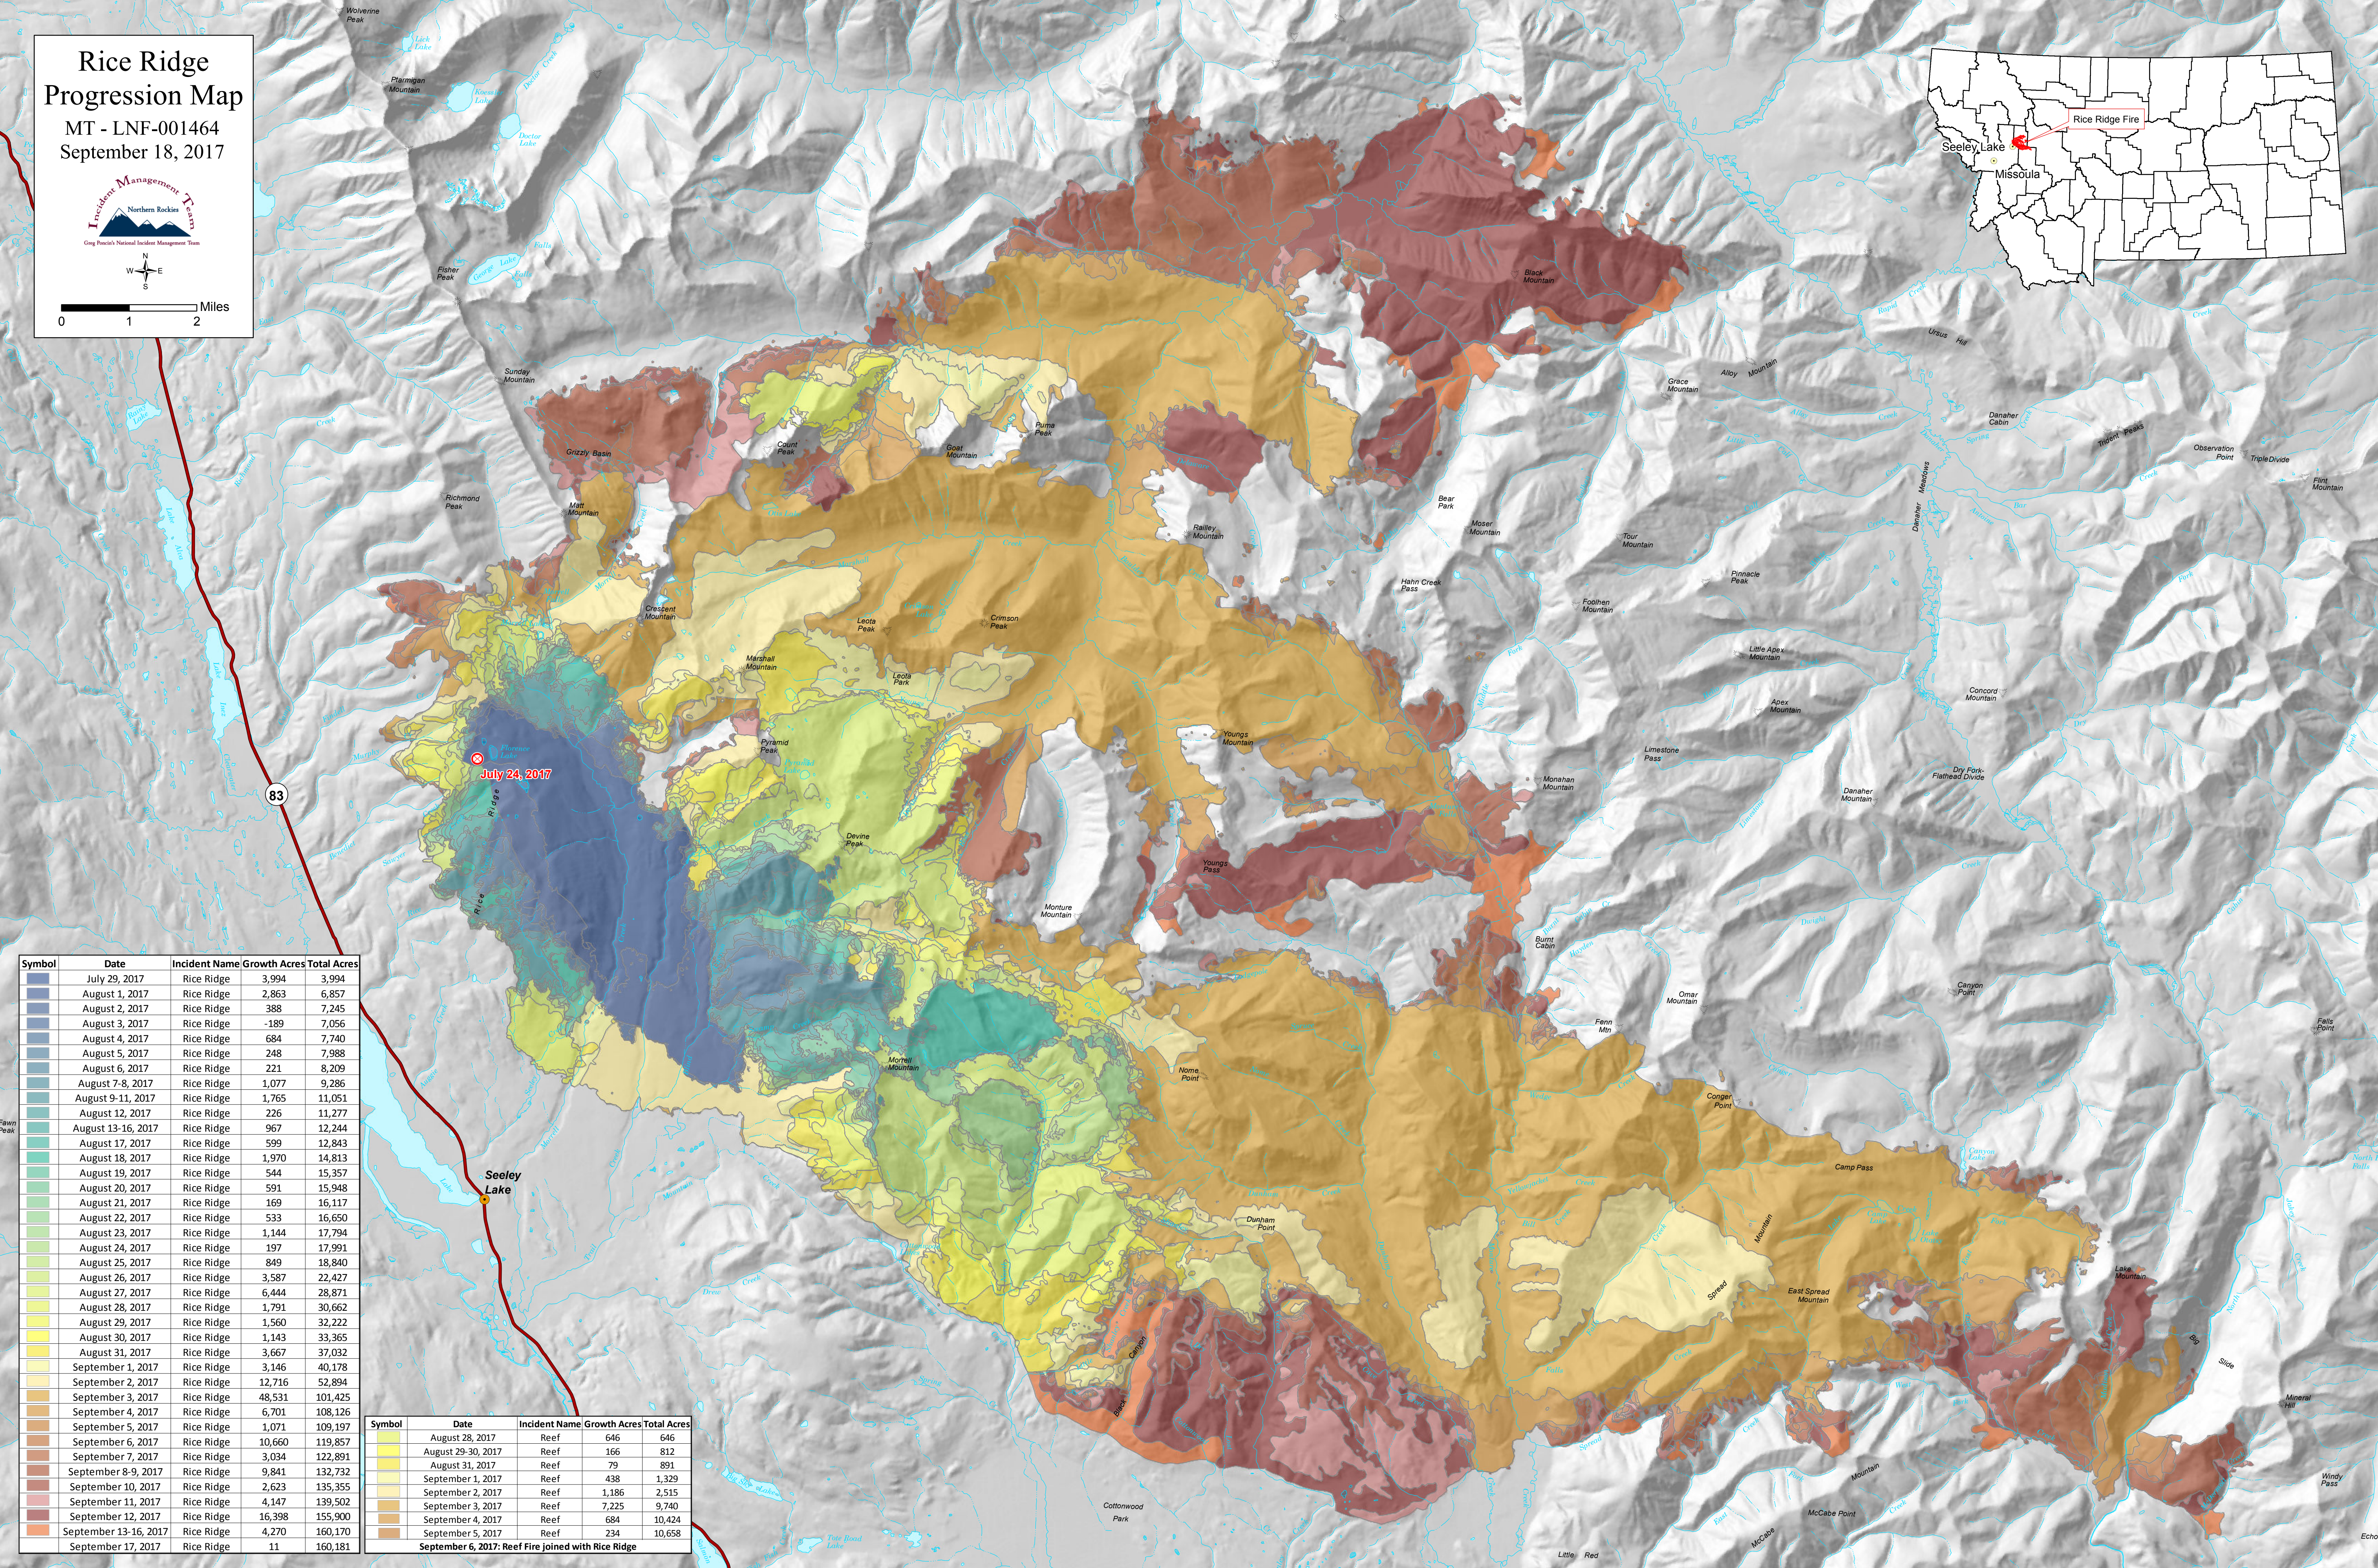

Rice Ridge Progression Map

MT - LNF-001464
September 18, 2017

0 1 2 Miles

Symbol	Date	Incident Name	Growth Acres	Total Acres
[Dark Blue]	July 29, 2017	Rice Ridge	3,994	3,994
[Dark Blue]	August 1, 2017	Rice Ridge	2,863	6,857
[Dark Blue]	August 2, 2017	Rice Ridge	388	7,245
[Dark Blue]	August 3, 2017	Rice Ridge	-189	7,056
[Dark Blue]	August 4, 2017	Rice Ridge	684	7,740
[Dark Blue]	August 5, 2017	Rice Ridge	248	7,988
[Dark Blue]	August 6, 2017	Rice Ridge	221	8,209
[Dark Blue]	August 7-8, 2017	Rice Ridge	1,077	9,286
[Dark Blue]	August 9-11, 2017	Rice Ridge	1,765	11,051
[Dark Blue]	August 12, 2017	Rice Ridge	226	11,277
[Dark Blue]	August 13-16, 2017	Rice Ridge	967	12,244
[Dark Blue]	August 17, 2017	Rice Ridge	599	12,843
[Dark Blue]	August 18, 2017	Rice Ridge	1,970	14,813
[Dark Blue]	August 19, 2017	Rice Ridge	544	15,357
[Dark Blue]	August 20, 2017	Rice Ridge	591	15,948
[Dark Blue]	August 21, 2017	Rice Ridge	169	16,117
[Dark Blue]	August 22, 2017	Rice Ridge	533	16,650
[Dark Blue]	August 23, 2017	Rice Ridge	1,144	17,794
[Dark Blue]	August 24, 2017	Rice Ridge	197	17,991
[Dark Blue]	August 25, 2017	Rice Ridge	849	18,840
[Dark Blue]	August 26, 2017	Rice Ridge	3,587	22,427
[Dark Blue]	August 27, 2017	Rice Ridge	6,444	28,871
[Dark Blue]	August 28, 2017	Rice Ridge	1,791	30,662
[Dark Blue]	August 29, 2017	Rice Ridge	1,560	32,222
[Dark Blue]	August 30, 2017	Rice Ridge	1,143	33,365
[Dark Blue]	August 31, 2017	Rice Ridge	3,667	37,032
[Dark Blue]	September 1, 2017	Rice Ridge	3,146	40,178
[Dark Blue]	September 2, 2017	Rice Ridge	12,716	52,894
[Dark Blue]	September 3, 2017	Rice Ridge	48,531	101,425
[Dark Blue]	September 4, 2017	Rice Ridge	6,701	108,126
[Dark Blue]	September 5, 2017	Rice Ridge	1,071	109,197
[Dark Blue]	September 6, 2017	Rice Ridge	10,660	119,857
[Dark Blue]	September 7, 2017	Rice Ridge	3,034	122,891
[Dark Blue]	September 8-9, 2017	Rice Ridge	9,841	132,732
[Dark Blue]	September 10, 2017	Rice Ridge	2,623	135,355
[Dark Blue]	September 11, 2017	Rice Ridge	4,147	139,502
[Dark Blue]	September 12, 2017	Rice Ridge	16,398	155,900
[Dark Blue]	September 13-16, 2017	Rice Ridge	4,270	160,170
[Dark Blue]	September 17, 2017	Rice Ridge	11	160,181