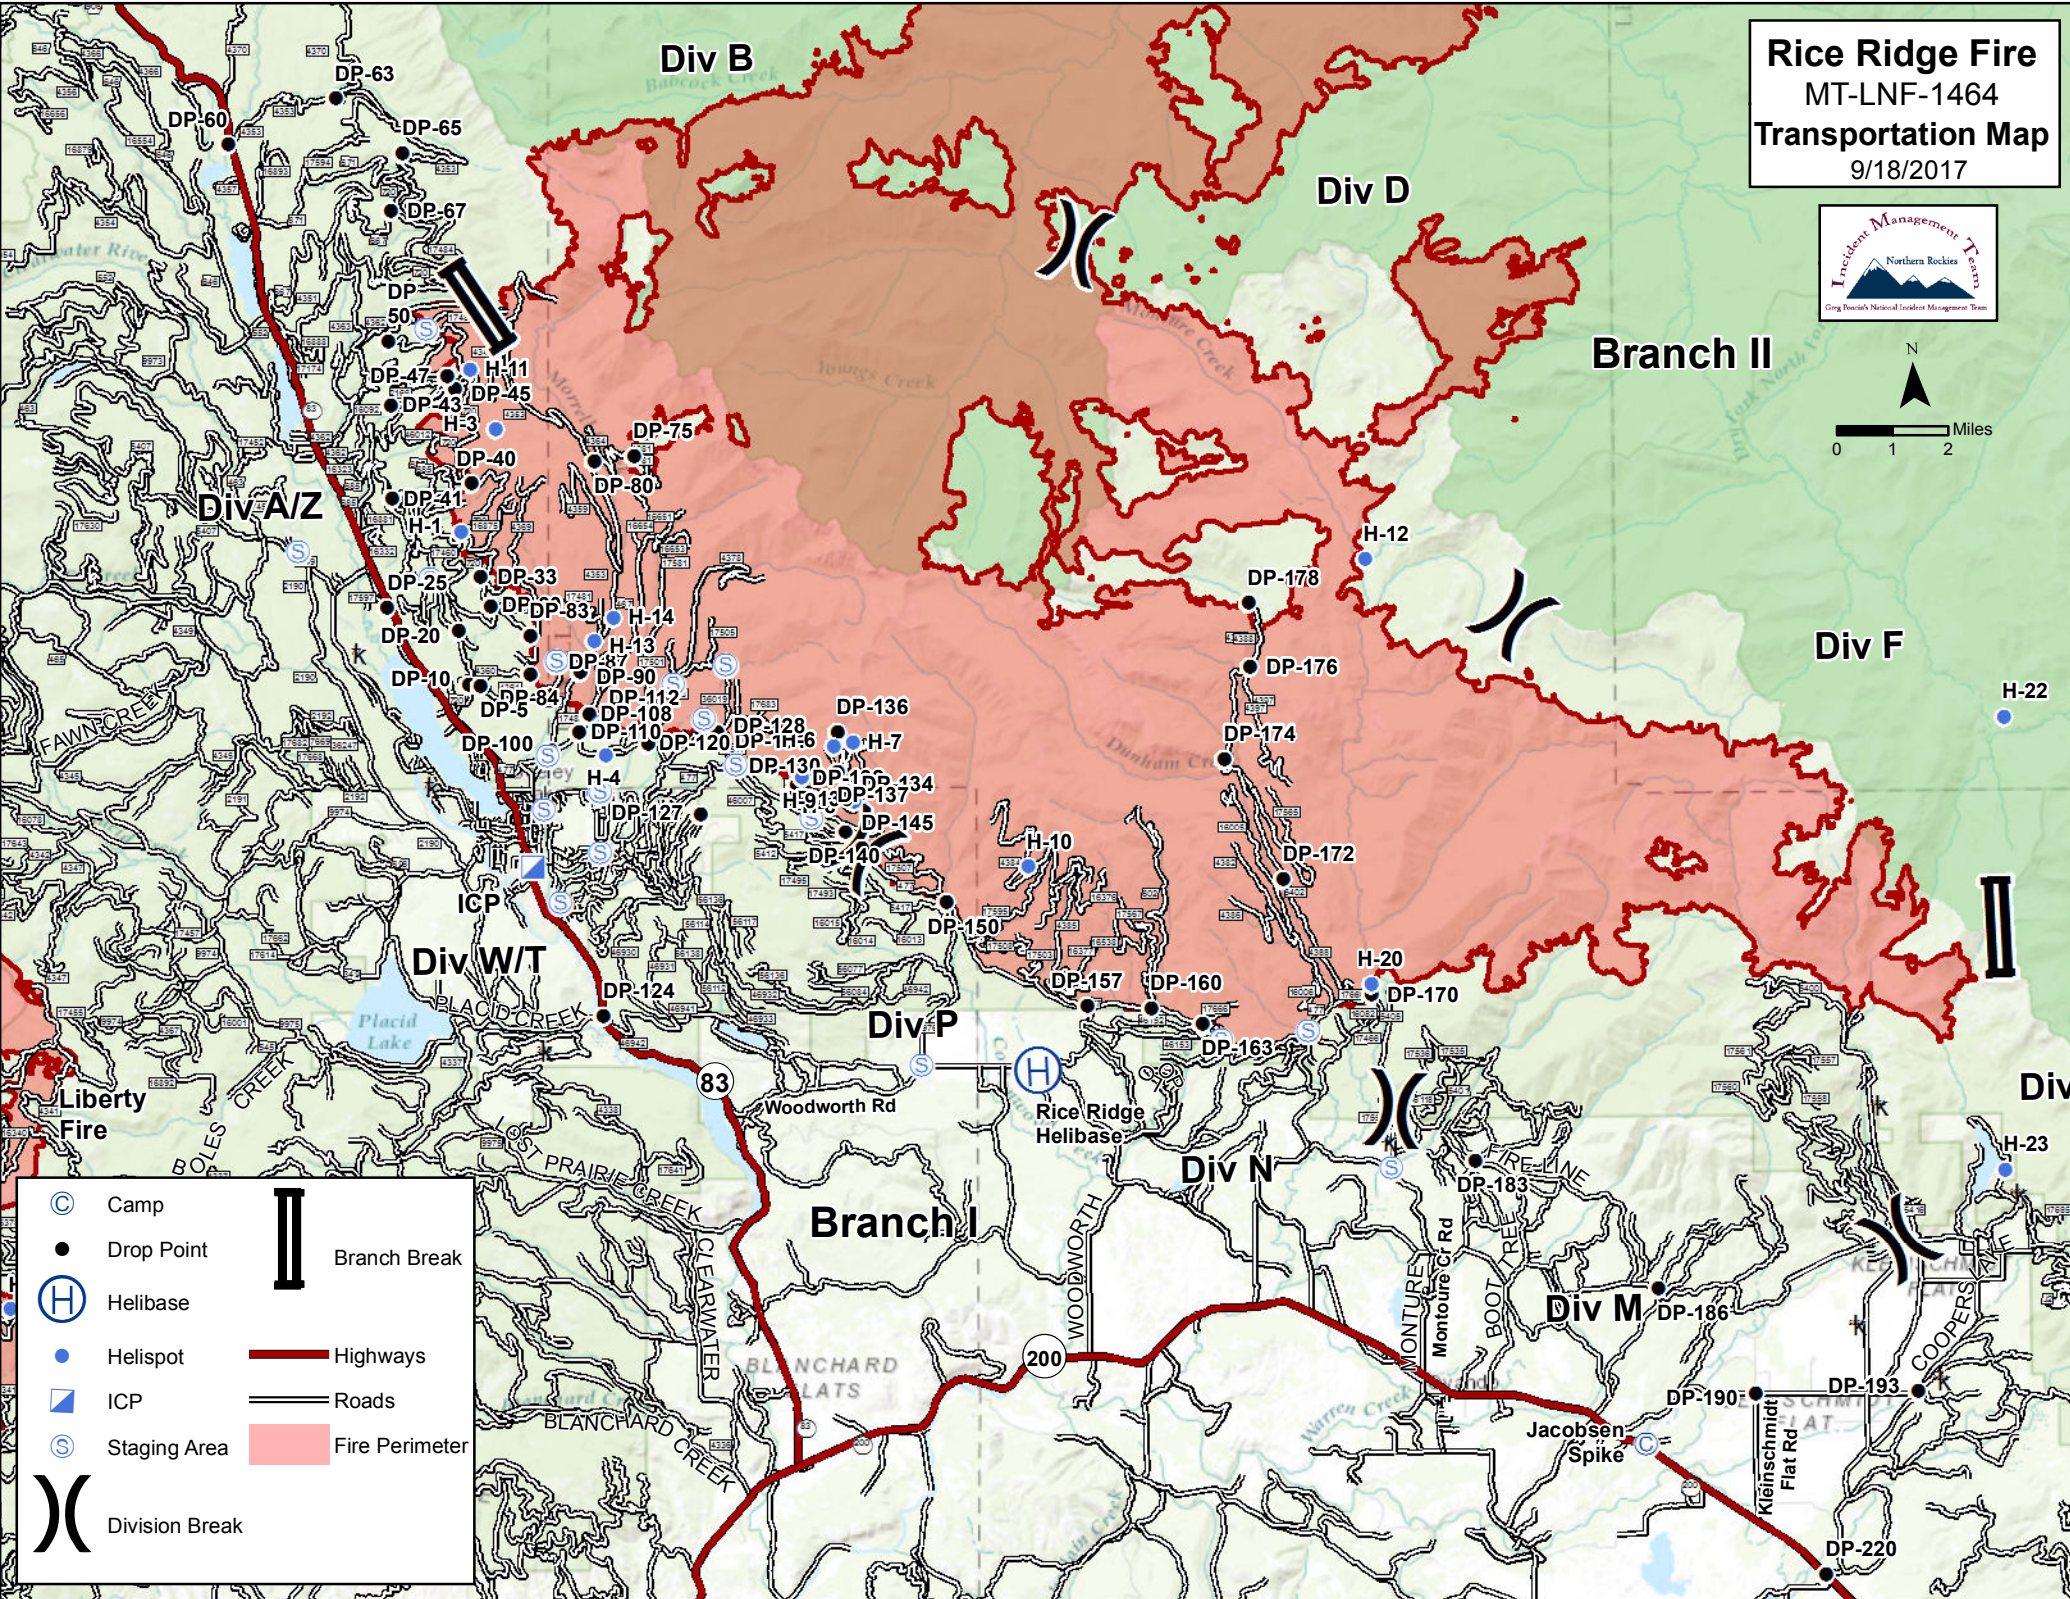

**Rice Ridge Fire**  
 MT-LNF-1464  
**Transportation Map**  
 9/18/2017

	Camp		Branch Break
	Drop Point		Highways
	Helibase		Roads
	Helispot		Fire Perimeter
	ICP		
	Staging Area		
	Division Break		