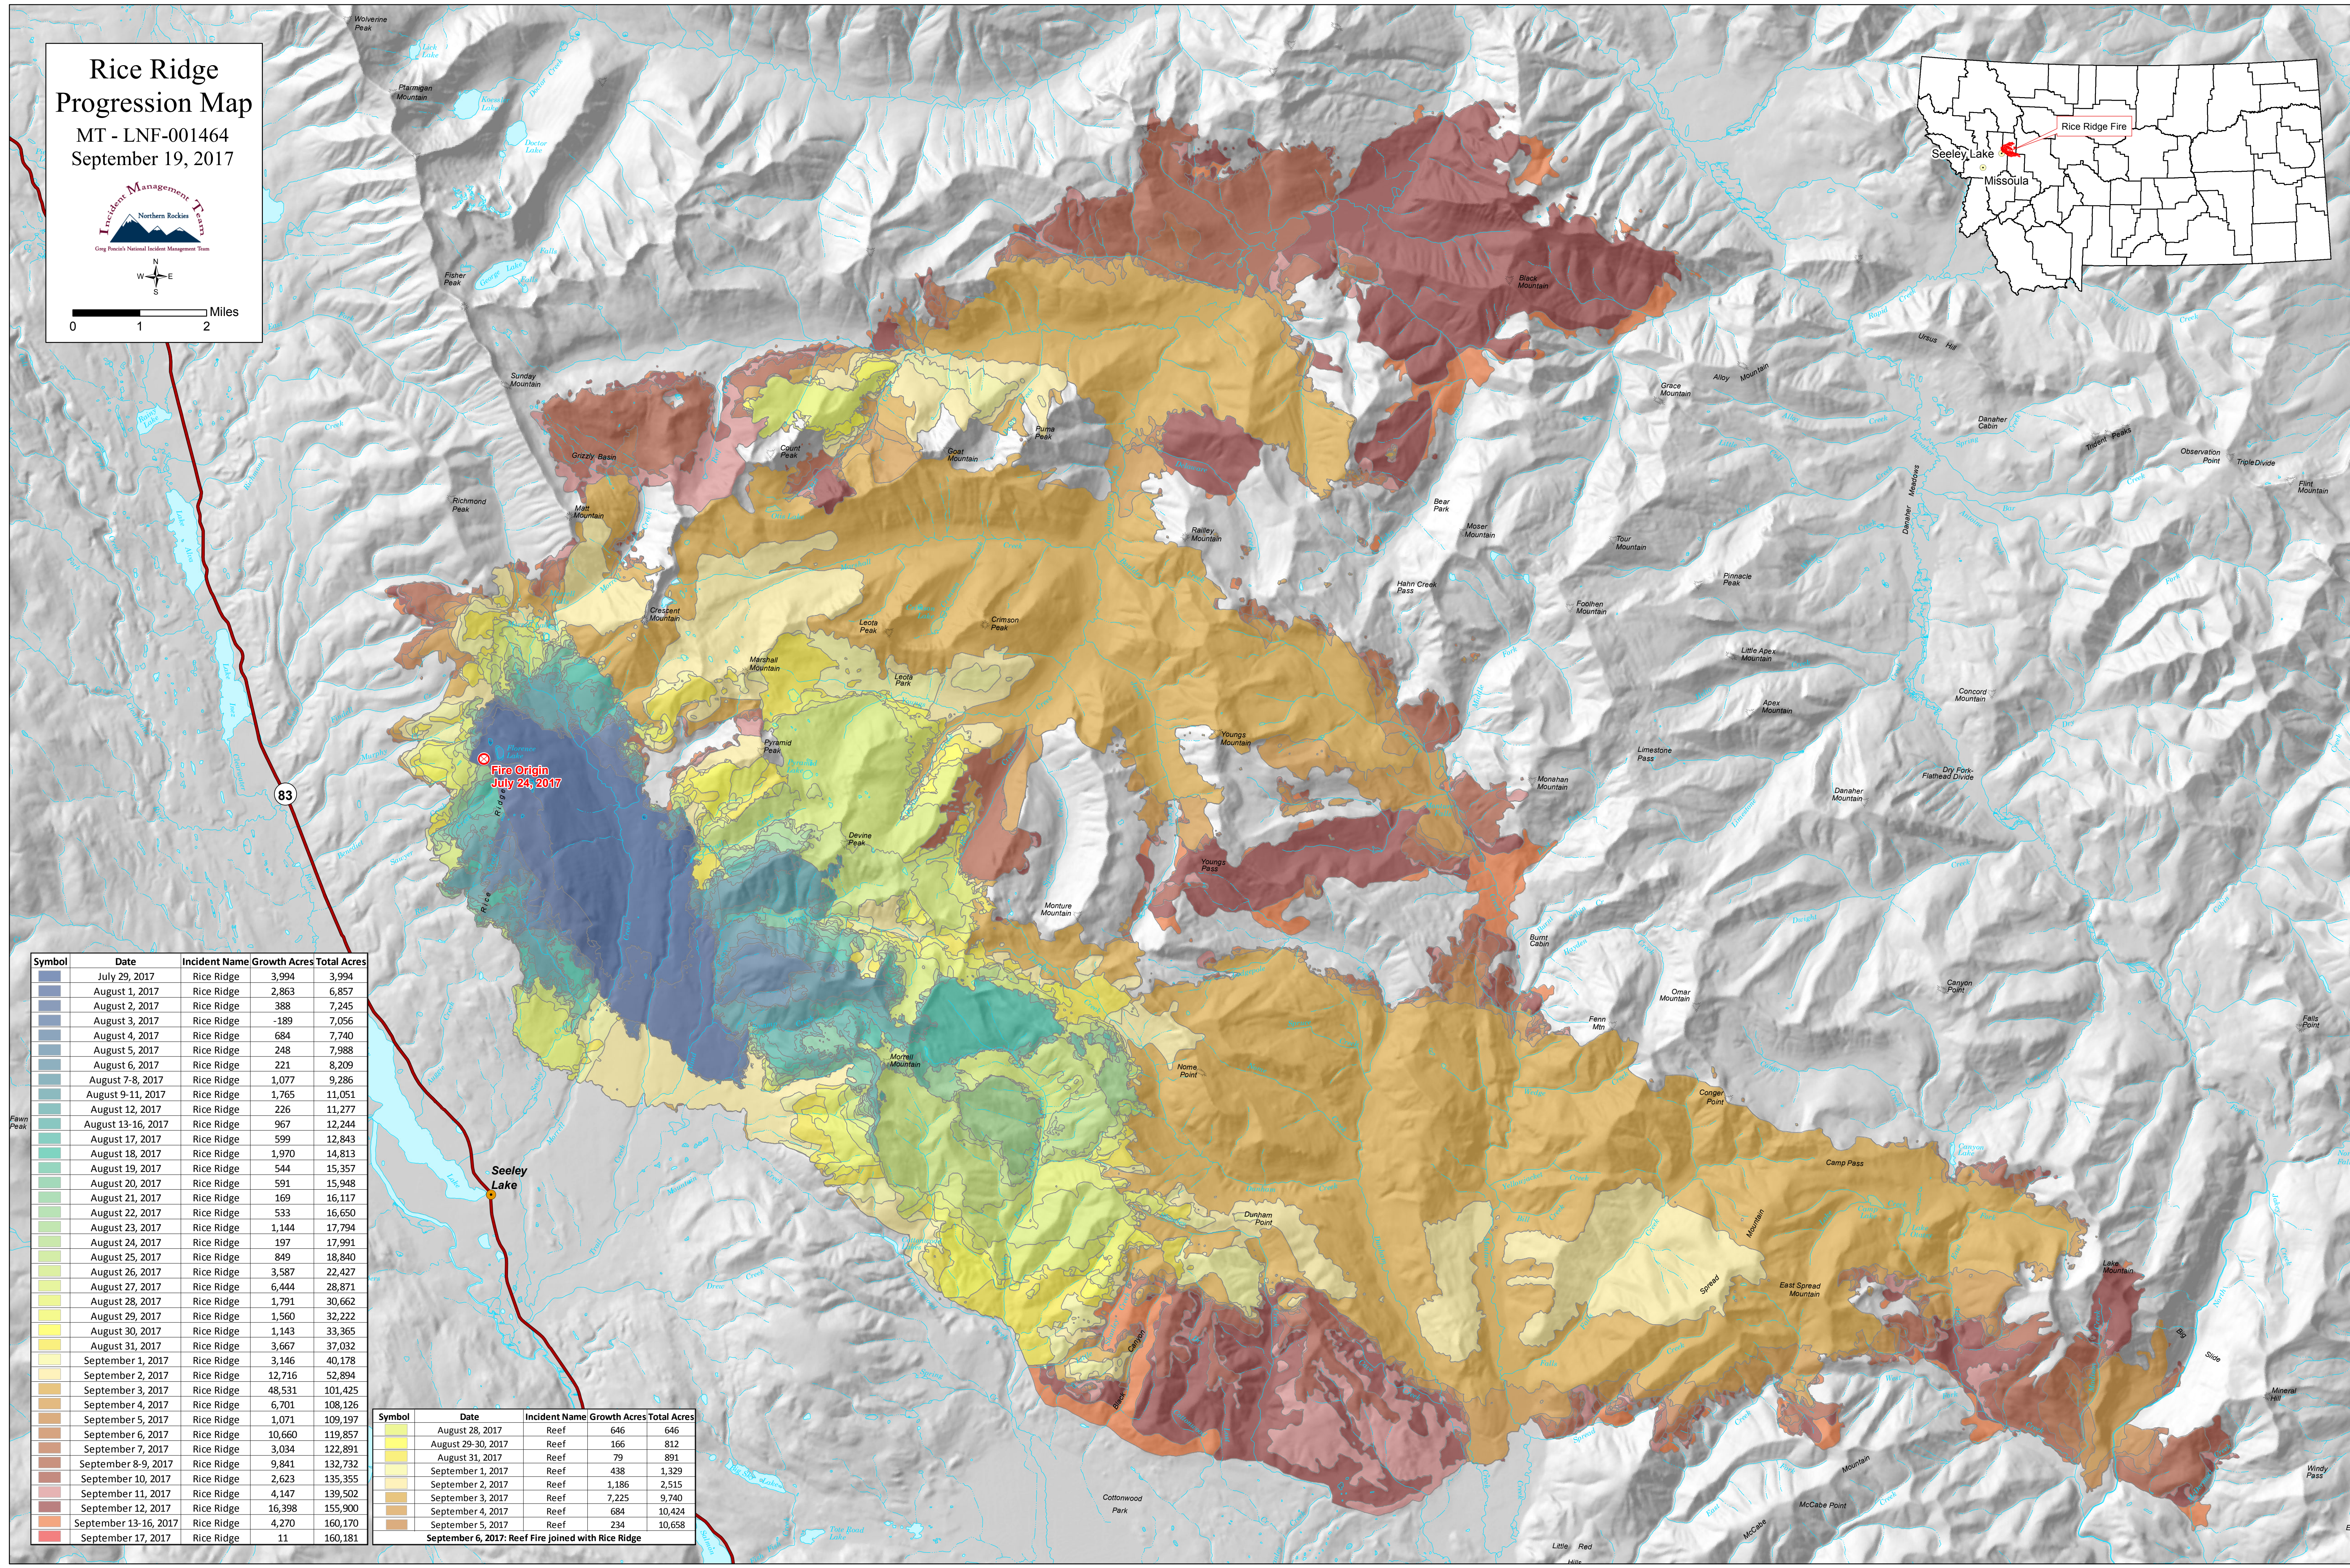

Rice Ridge Progression Map

MT - LNF-001464
September 19, 2017

0 1 2 Miles

Fire Origin July 24, 2017

Seeley Lake

83

| Symbol | Date | Incident Name | Growth Acres | Total Acres |
|-------------|-----------------------|---------------|--------------|-------------|
| [Dark Blue] | July 29, 2017 | Rice Ridge | 3,994 | 3,994 |
| [Dark Blue] | August 1, 2017 | Rice Ridge | 2,863 | 6,857 |
| [Dark Blue] | August 2, 2017 | Rice Ridge | 388 | 7,245 |
| [Dark Blue] | August 3, 2017 | Rice Ridge | -189 | 7,056 |
| [Dark Blue] | August 4, 2017 | Rice Ridge | 684 | 7,740 |
| [Dark Blue] | August 5, 2017 | Rice Ridge | 248 | 7,988 |
| [Dark Blue] | August 6, 2017 | Rice Ridge | 221 | 8,209 |
| [Dark Blue] | August 7-8, 2017 | Rice Ridge | 1,077 | 9,286 |
| [Dark Blue] | August 9-11, 2017 | Rice Ridge | 1,765 | 11,051 |
| [Dark Blue] | August 12, 2017 | Rice Ridge | 226 | 11,277 |
| [Dark Blue] | August 13-16, 2017 | Rice Ridge | 967 | 12,244 |
| [Dark Blue] | August 17, 2017 | Rice Ridge | 599 | 12,843 |
| [Dark Blue] | August 18, 2017 | Rice Ridge | 1,970 | 14,813 |
| [Dark Blue] | August 19, 2017 | Rice Ridge | 544 | 15,357 |
| [Dark Blue] | August 20, 2017 | Rice Ridge | 591 | 15,948 |
| [Dark Blue] | August 21, 2017 | Rice Ridge | 169 | 16,117 |
| [Dark Blue] | August 22, 2017 | Rice Ridge | 533 | 16,650 |
| [Dark Blue] | August 23, 2017 | Rice Ridge | 1,144 | 17,794 |
| [Dark Blue] | August 24, 2017 | Rice Ridge | 197 | 17,991 |
| [Dark Blue] | August 25, 2017 | Rice Ridge | 849 | 18,840 |
| [Dark Blue] | August 26, 2017 | Rice Ridge | 3,587 | 22,427 |
| [Dark Blue] | August 27, 2017 | Rice Ridge | 6,444 | 28,871 |
| [Dark Blue] | August 28, 2017 | Rice Ridge | 1,791 | 30,662 |
| [Dark Blue] | August 29, 2017 | Rice Ridge | 1,560 | 32,222 |
| [Dark Blue] | August 30, 2017 | Rice Ridge | 1,143 | 33,365 |
| [Dark Blue] | August 31, 2017 | Rice Ridge | 3,667 | 37,032 |
| [Dark Blue] | September 1, 2017 | Rice Ridge | 3,146 | 40,178 |
| [Dark Blue] | September 2, 2017 | Rice Ridge | 12,716 | 52,894 |
| [Dark Blue] | September 3, 2017 | Rice Ridge | 48,531 | 101,425 |
| [Dark Blue] | September 4, 2017 | Rice Ridge | 6,701 | 108,126 |
| [Dark Blue] | September 5, 2017 | Rice Ridge | 1,071 | 109,197 |
| [Dark Blue] | September 6, 2017 | Rice Ridge | 10,660 | 119,857 |
| [Dark Blue] | September 7, 2017 | Rice Ridge | 3,034 | 122,891 |
| [Dark Blue] | September 8-9, 2017 | Rice Ridge | 9,841 | 132,732 |
| [Dark Blue] | September 10, 2017 | Rice Ridge | 2,623 | 135,355 |
| [Dark Blue] | September 11, 2017 | Rice Ridge | 4,147 | 139,502 |
| [Dark Blue] | September 12, 2017 | Rice Ridge | 16,398 | 155,900 |
| [Dark Blue] | September 13-16, 2017 | Rice Ridge | 4,270 | 160,170 |
| [Dark Blue] | September 17, 2017 | Rice Ridge | 11 | 160,181 |