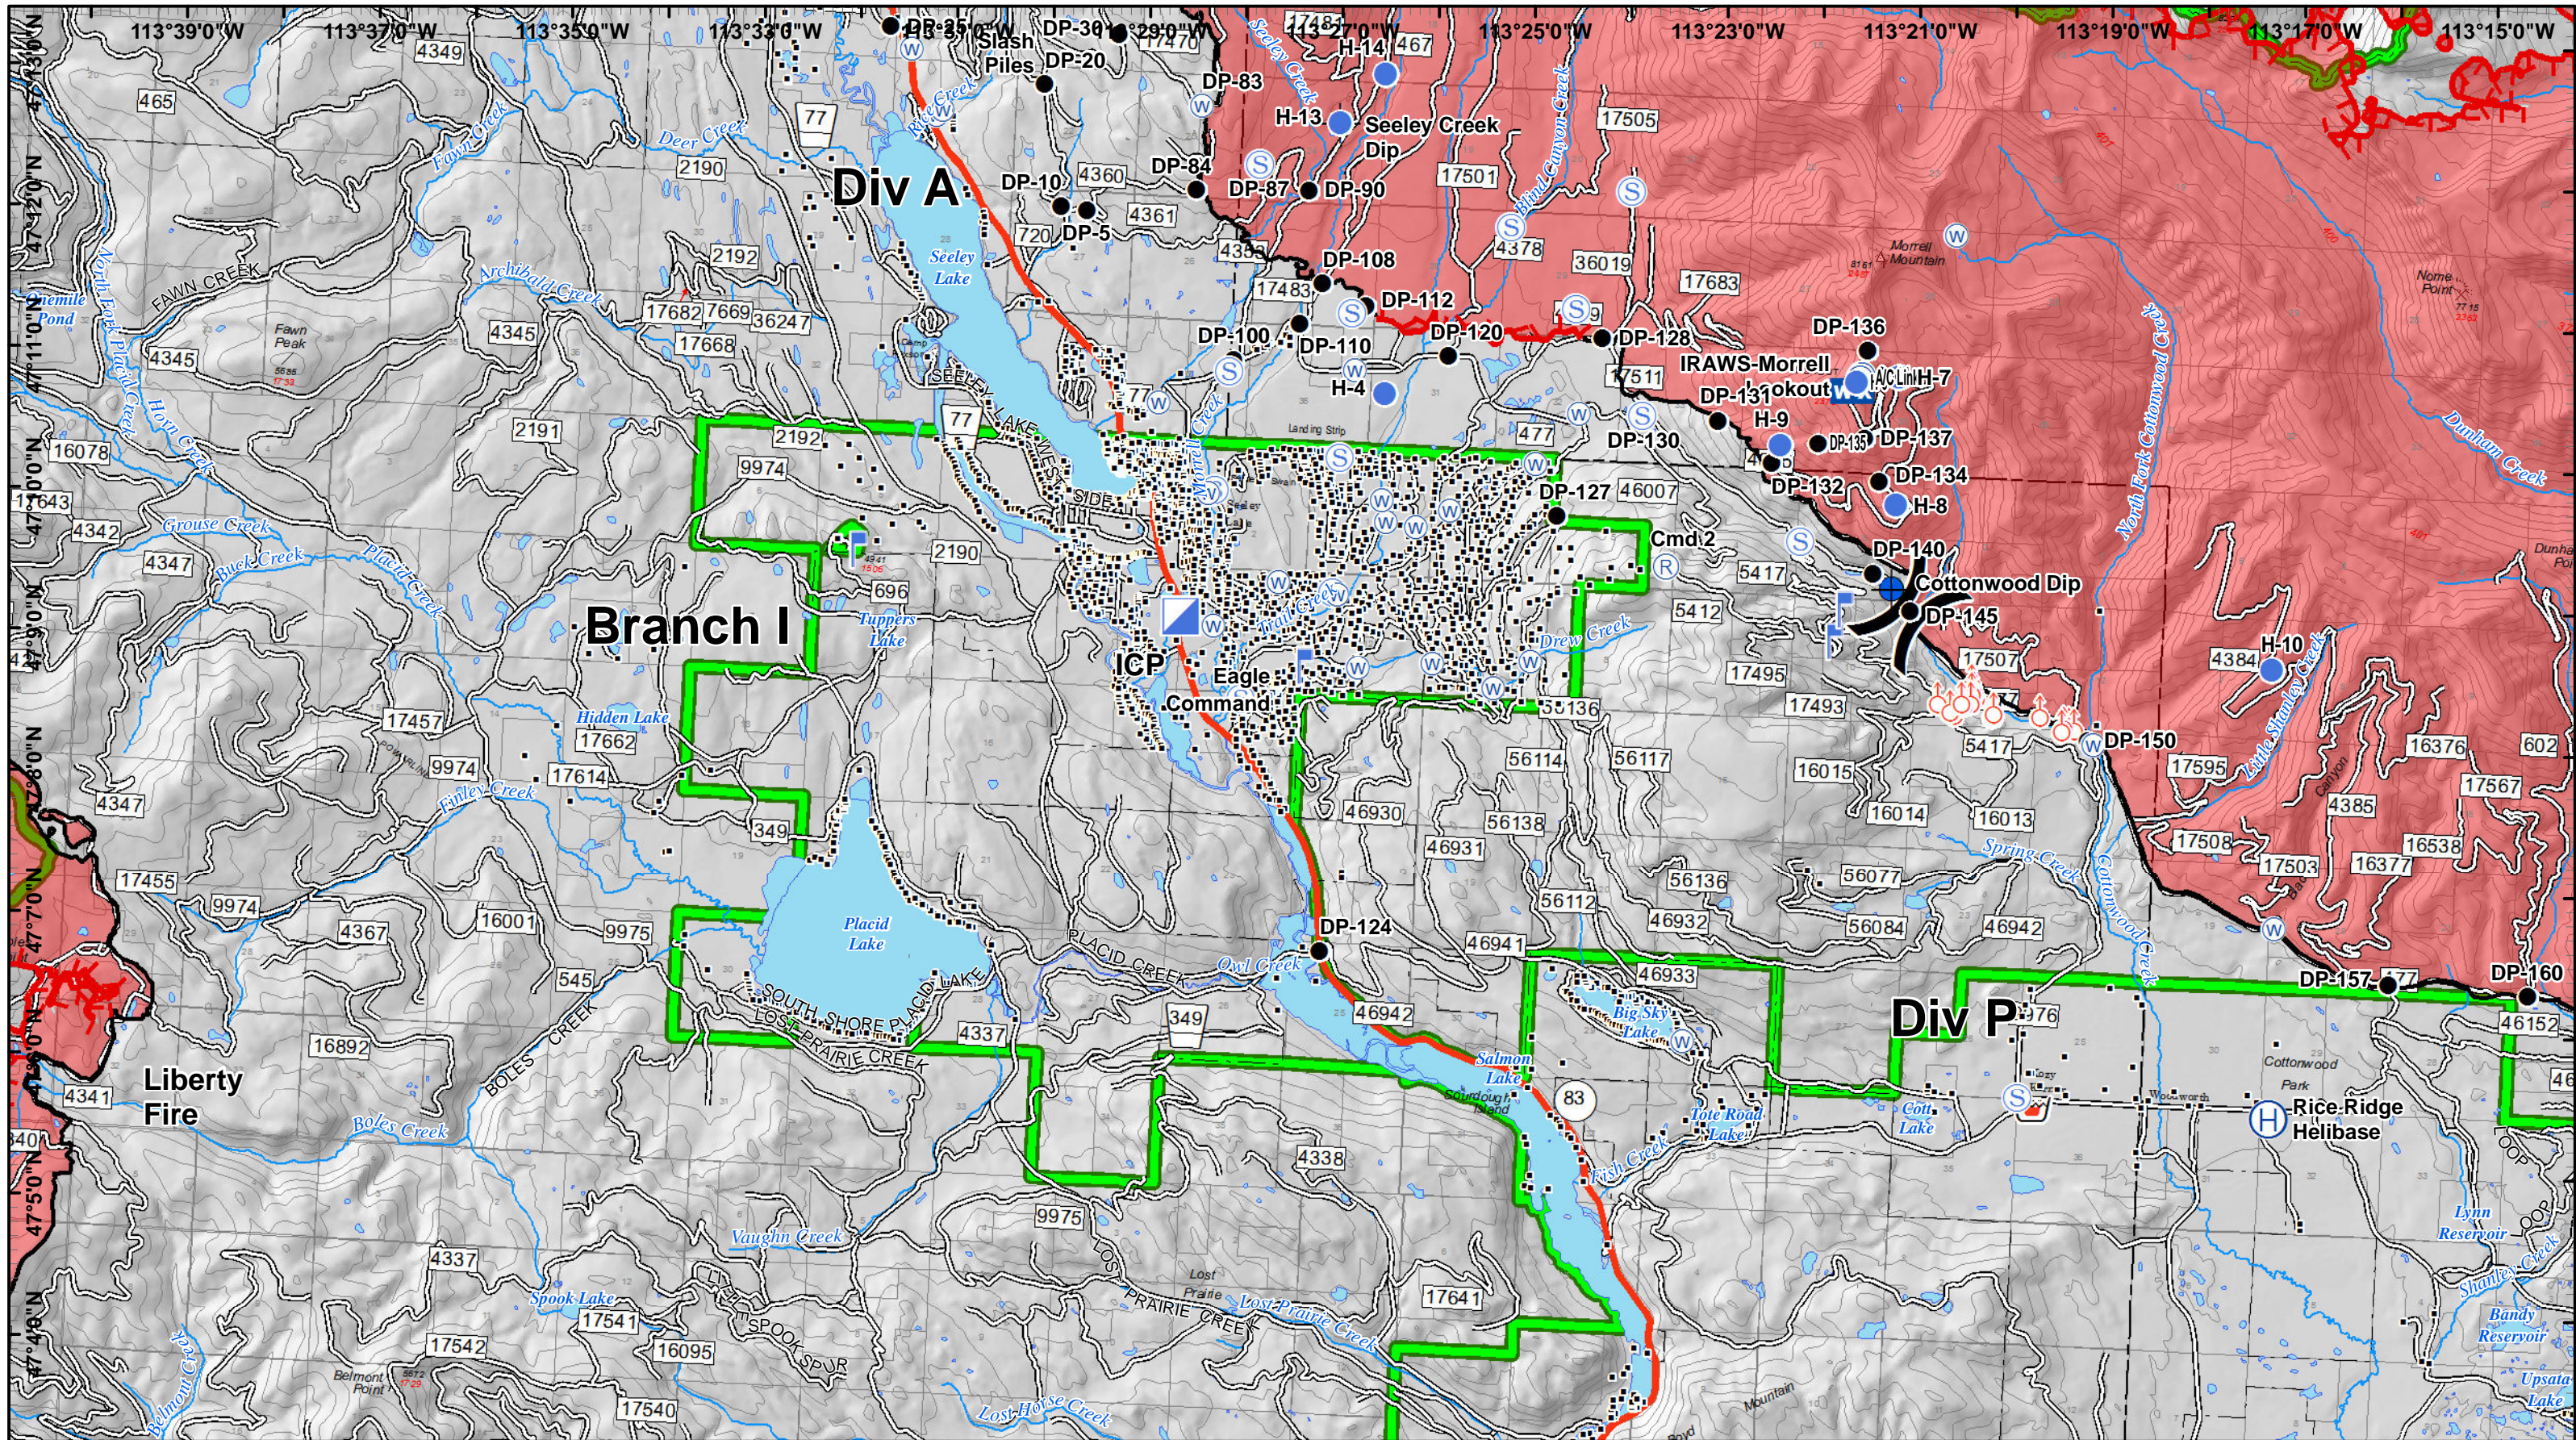

Rice Ridge Fire
 MT-LNF-001464
 IAP Map
 Page 1
 9/22/2017

- Dip Site
- Drop Point
- Fire Origin
- Helispot
- Lookout
- Mobile Weather Unit
- Spot Fire
- Staging Area
- Water Source
- Branch Break

- Completed Line
- Uncontrolled Fire Edge
- Structures
- Wildfire Daily Fire Perimeter

Rice Ridge Fire
 MT-LNF-001464
 IAP Map
 Page 2
 9/22/2017

- Helispot
- ▬ Uncontrolled Fire Edge
- Wildfire Daily Fire Perimeter
-) (Division Break

Rice Ridge Fire
 MT-LNF-001464
 IAP Map
 Page 3
 9/22/2017

Rice Ridge Fire
 MT-LNF-001464
 IAP Map
 Page 4
 9/22/2017

- Dip Site
- Drop Point
- Helispot
- Internet Access
- Lookout
- Mobile Weather Unit
- Spot Fire
- Staging Area
- Water Source
- Division Break
- Branch Break
- Completed Line
- Uncontrolled Fire Edge
- Structures
- Wildfire Daily Fire Perimeter

Rice Ridge Fire
 MT-LNF-001464
 IAP Map
 Page 5
 9/22/2017

- | | | | | | |
|--|------------|--|---------------------|--|-------------------------------|
| | Camp | | Internet Access | | Water Source |
| | Dip Site | | Mobile Weather Unit | | Uncontrolled Fire Edge |
| | Drop Point | | Repeater | | Structures |
| | Helispot | | Staging Area | | Wildfire Daily Fire Perimeter |