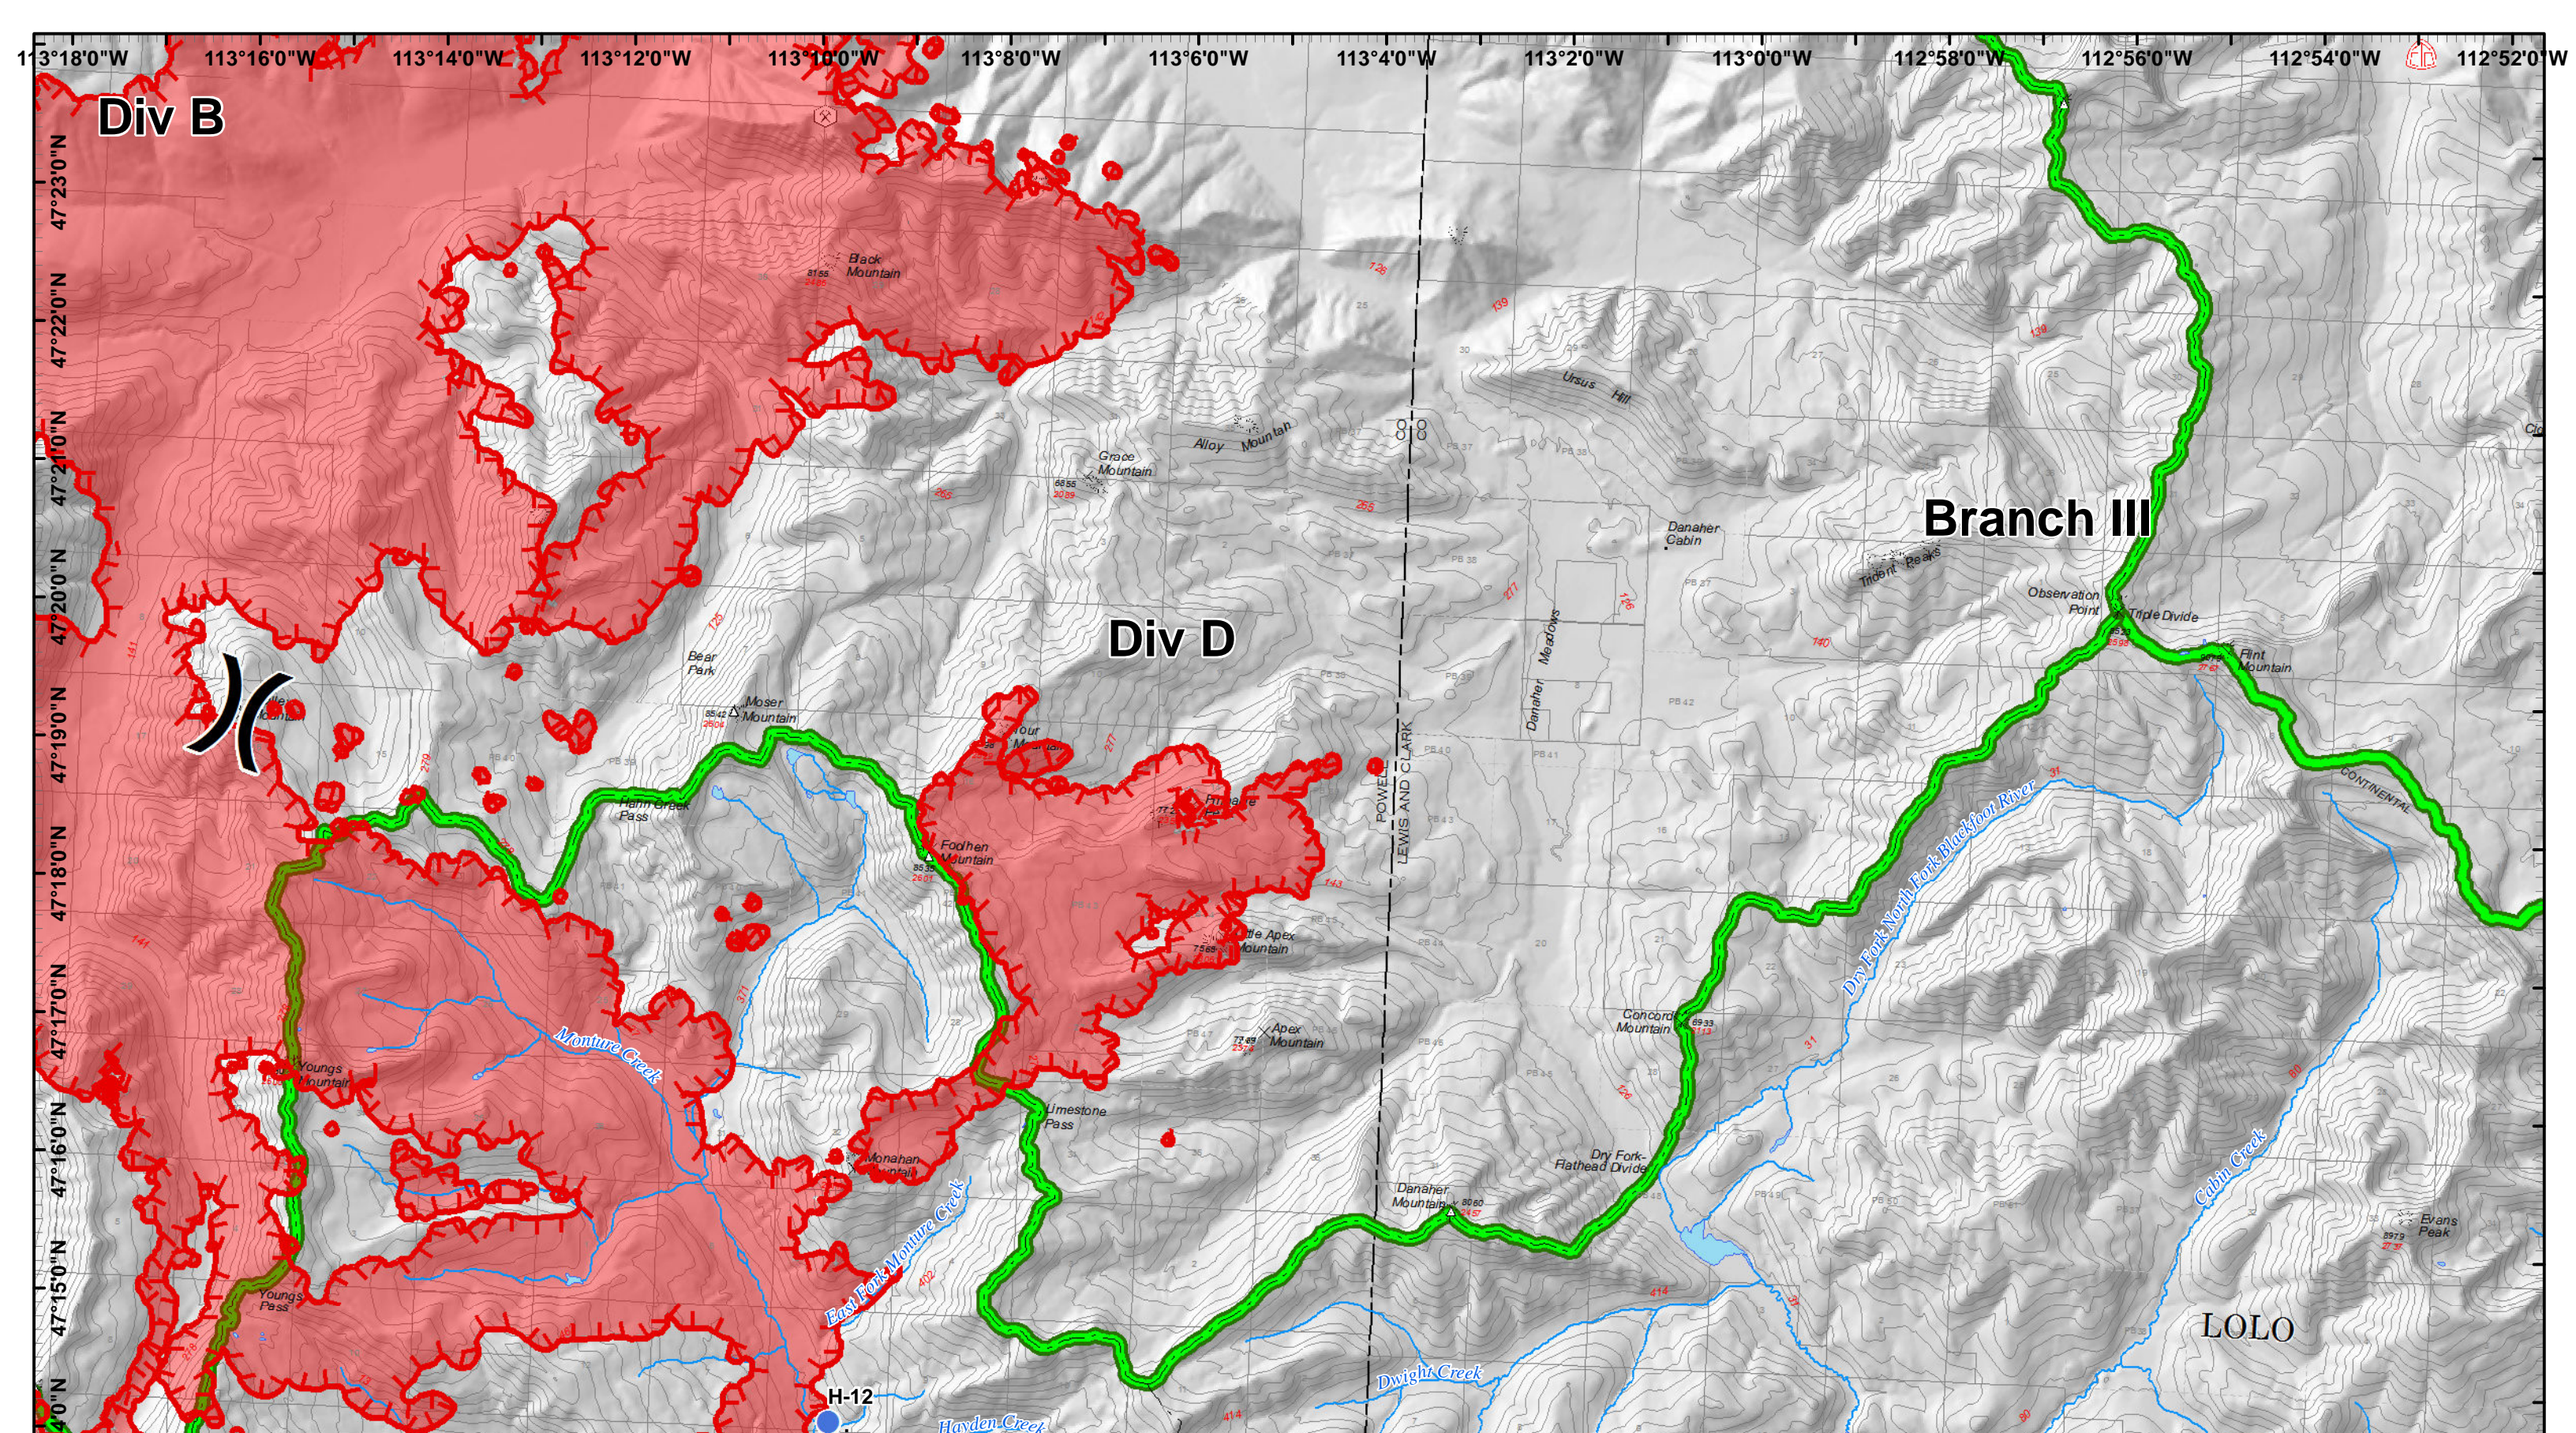

Rice Ridge Fire
 MT-LNF-001464
 IAP Map
 Page 1
 9/22/2017

- Dip Site
- Drop Point
- Fire Origin
- Helispot
- Lookout
- Mobile Weather Unit
- Spot Fire
- Staging Area
- Water Source
- Branch Break

- Completed Line
- Uncontrolled Fire Edge
- Structures
- Wildfire Daily Fire Perimeter

Rice Ridge Fire
 MT-LNF-001464
 IAP Map
 Page 2
 9/22/2017

- Helispot
- ▬ Uncontrolled Fire Edge
- Wildfire Daily Fire Perimeter
-) (Division Break

Rice Ridge Fire
 MT-LNF-001464
 IAP Map
 Page 3
 9/22/2017

Rice Ridge Fire
 MT-LNF-001464
 IAP Map
 Page 4
 9/22/2017

- Dip Site
- Drop Point
- Helispot
- Internet Access
- Lookout
- Mobile Weather Unit
- Spot Fire
- Staging Area
- Water Source
- Division Break
- Branch Break
- Completed Line
- Uncontrolled Fire Edge
- Structures
- Wildfire Daily Fire Perimeter

Rice Ridge Fire
 MT-LNF-001464
 IAP Map
 Page 5
 9/22/2017

- | | | | | | |
|--|------------|--|---------------------|--|-------------------------------|
| | Camp | | Internet Access | | Water Source |
| | Dip Site | | Mobile Weather Unit | | Uncontrolled Fire Edge |
| | Drop Point | | Repeater | | Structures |
| | Helispot | | Staging Area | | Wildfire Daily Fire Perimeter |