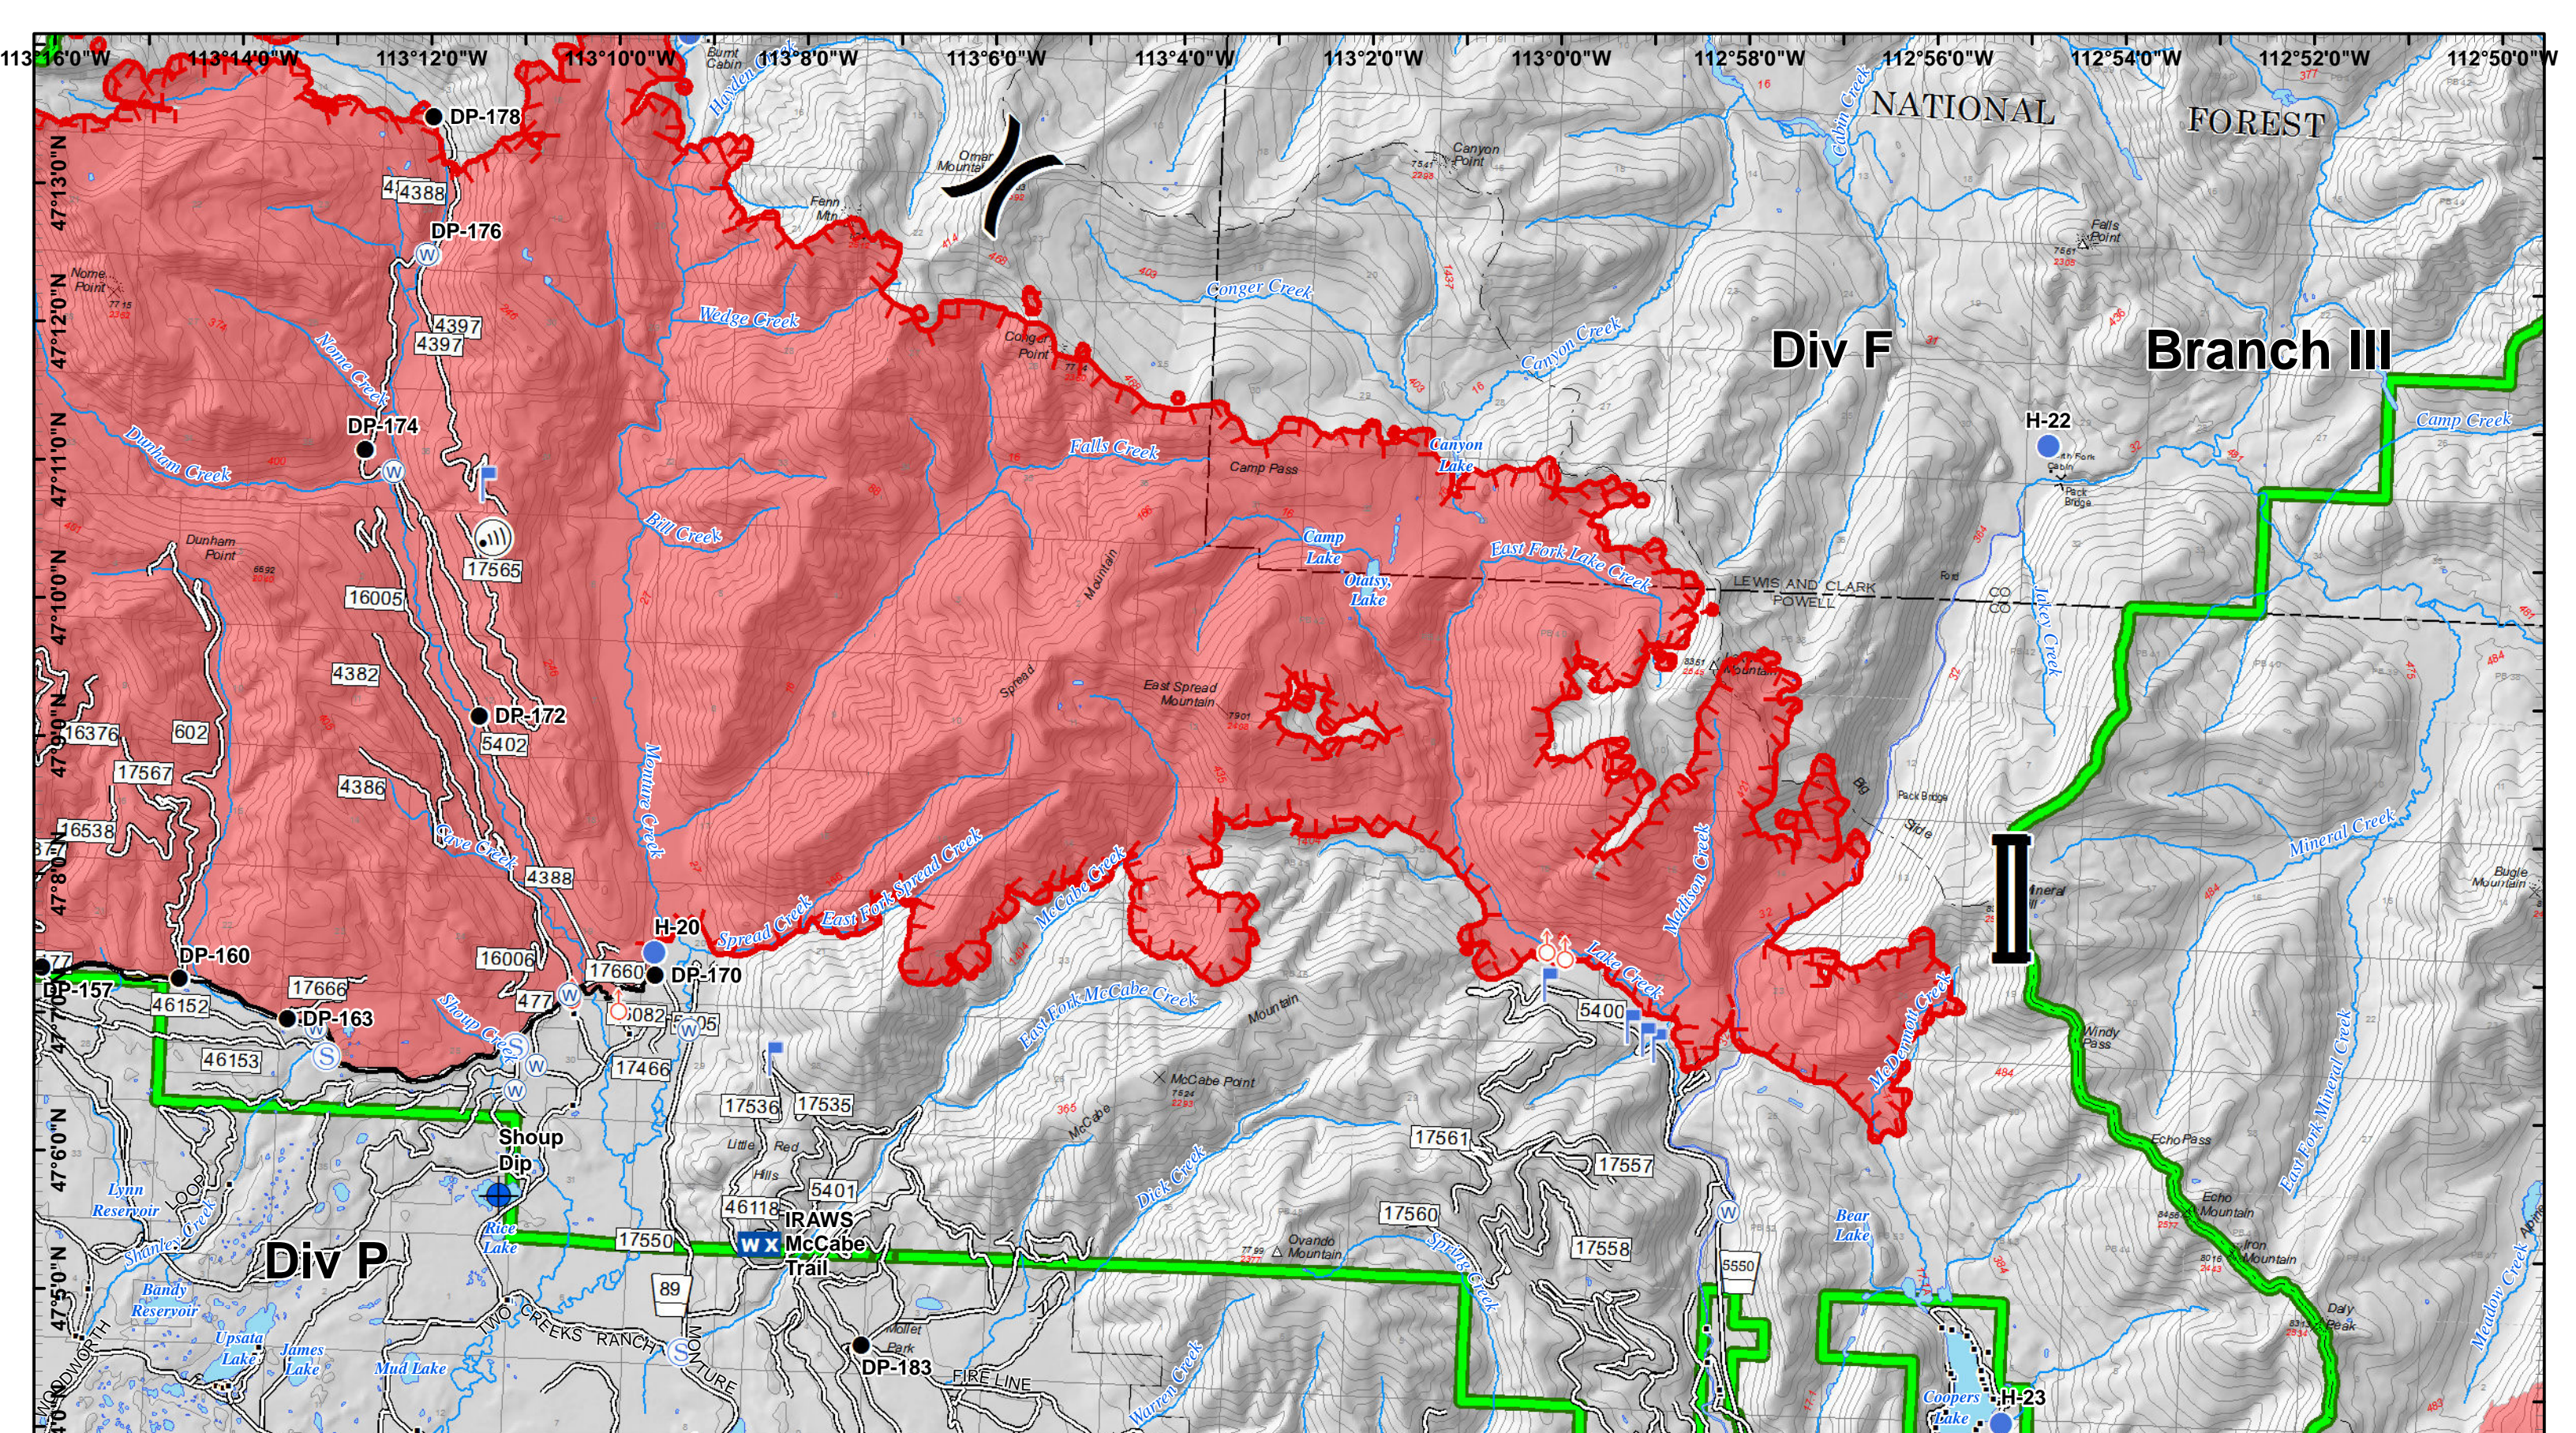

Rice Ridge Fire
 MT-LNF-001464
 IAP Map
 Page 1
 9/22/2017

- Dip Site
- Drop Point
- Fire Origin
- Helispot
- Lookout
- Mobile Weather Unit
- Spot Fire
- Staging Area
- Water Source
- Branch Break

- Completed Line
- Uncontrolled Fire Edge
- Structures
- Wildfire Daily Fire Perimeter

Rice Ridge Fire
 MT-LNF-001464
 IAP Map
 Page 2
 9/22/2017

- Helispot
- ▬ Uncontrolled Fire Edge
- Wildfire Daily Fire Perimeter
-) (Division Break

Rice Ridge Fire
 MT-LNF-001464
 IAP Map
 Page 3
 9/22/2017

- | | | | | | | | |
|--|------------|--|---------------------|--|-------------------|--|-------------------------------|
| | Dip Site | | ICP | | Retardant/Mud Pit | | Uncontrolled Fire Edge |
| | Drop Point | | Lookout | | Spot Fire | | Structures |
| | Helibase | | Mobile Weather Unit | | Staging Area | | Wildfire Daily Fire Perimeter |
| | Helispot | | Repeater | | Division Break | | Completed Line |

Rice Ridge Fire
 MT-LNF-001464
 IAP Map
 Page 4
 9/22/2017

- Dip Site
- Drop Point
- Helispot
- Internet Access
- Lookout
- Mobile Weather Unit
- Spot Fire
- Staging Area
- Water Source
- Division Break
- Branch Break
- Completed Line
- Uncontrolled Fire Edge
- Structures
- Wildfire Daily Fire Perimeter