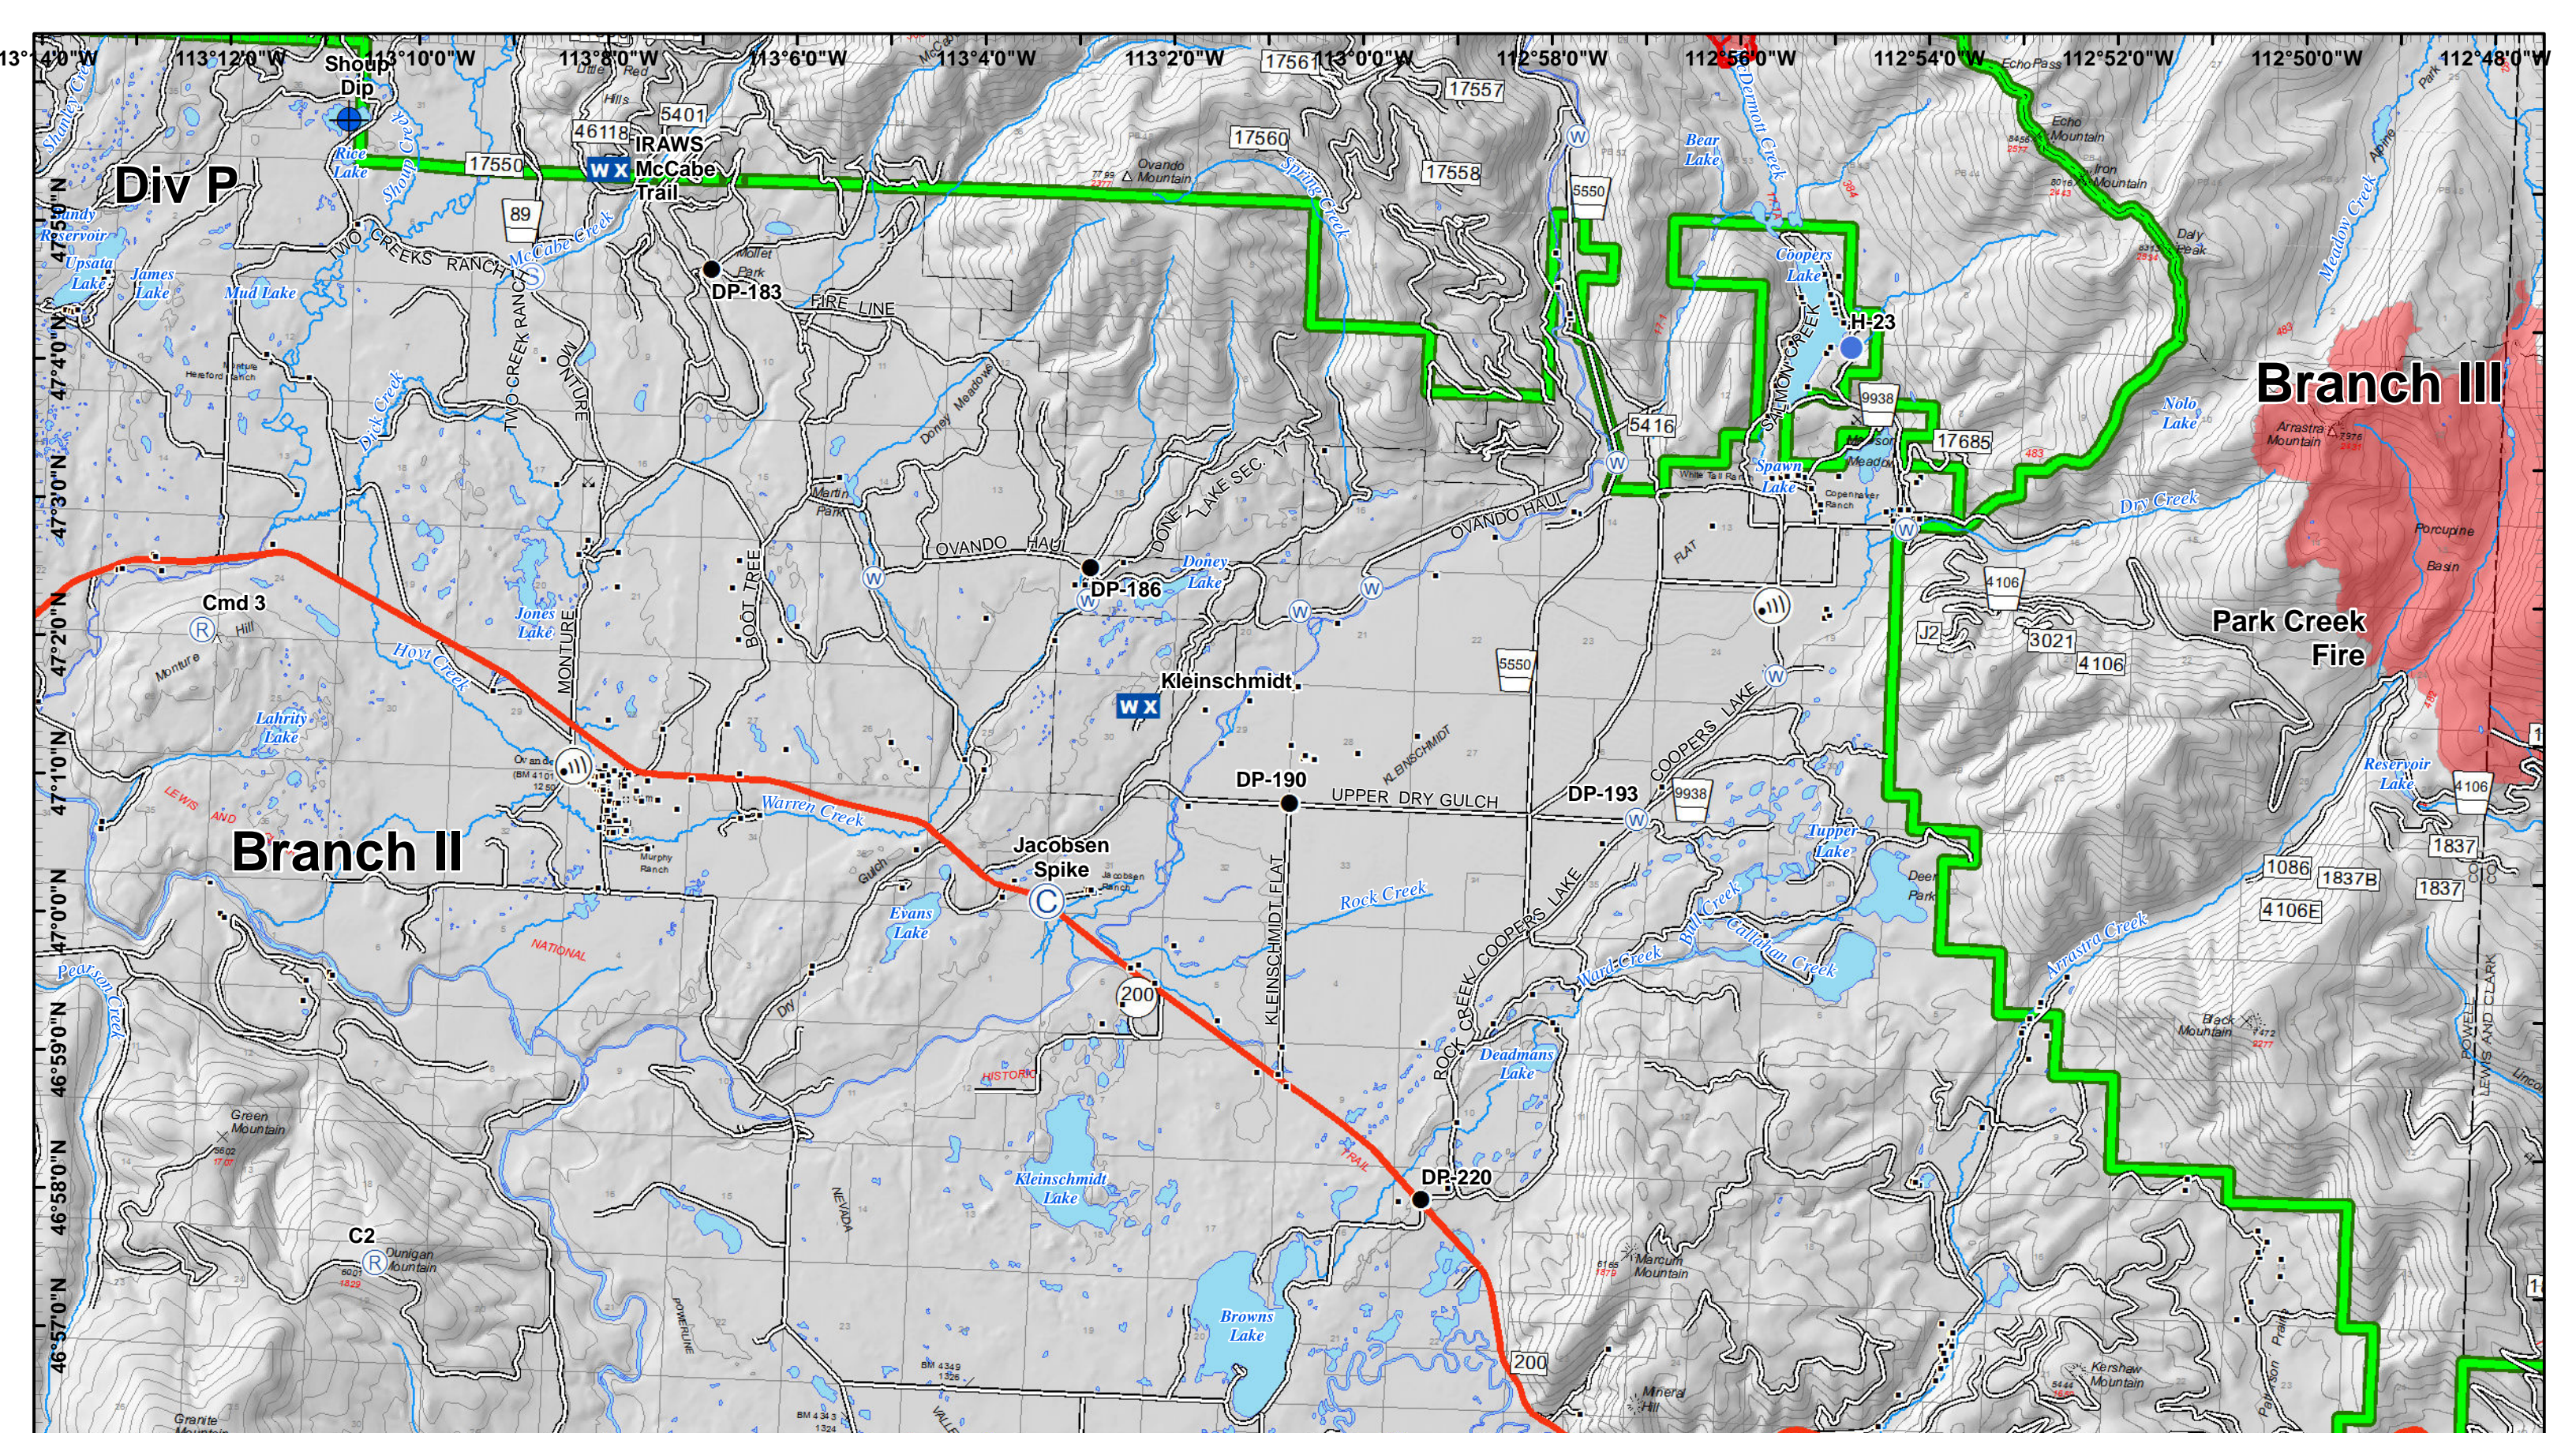

Rice Ridge Fire
 MT-LNF-001464
 IAP Map
 Page 1
 9/22/2017

- Dip Site
- Drop Point
- Fire Origin
- Helispot
- Lookout
- Mobile Weather Unit
- Spot Fire
- Staging Area
- Water Source
- Branch Break

- Completed Line
- Uncontrolled Fire Edge
- Structures
- Wildfire Daily Fire Perimeter

Rice Ridge Fire
 MT-LNF-001464
 IAP Map
 Page 2
 9/22/2017

- Helispot
- ▬ Uncontrolled Fire Edge
- Wildfire Daily Fire Perimeter
-) (Division Break

Rice Ridge Fire
 MT-LNF-001464
 IAP Map
 Page 3
 9/22/2017

- | | | | | | | | |
|--|------------|--|---------------------|--|-------------------|--|-------------------------------|
| | Dip Site | | ICP | | Retardant/Mud Pit | | Uncontrolled Fire Edge |
| | Drop Point | | Lookout | | Spot Fire | | Structures |
| | Helibase | | Mobile Weather Unit | | Staging Area | | Wildfire Daily Fire Perimeter |
| | Helispot | | Repeater | | Division Break | | Completed Line |

Rice Ridge Fire
 MT-LNF-001464
 IAP Map
 Page 4
 9/22/2017

- Dip Site
- Drop Point
- Helispot
- Internet Access
- Lookout
- Mobile Weather Unit
- Spot Fire
- Staging Area
- Water Source
- Division Break
- Branch Break
- Completed Line
- Uncontrolled Fire Edge
- Structures
- Wildfire Daily Fire Perimeter