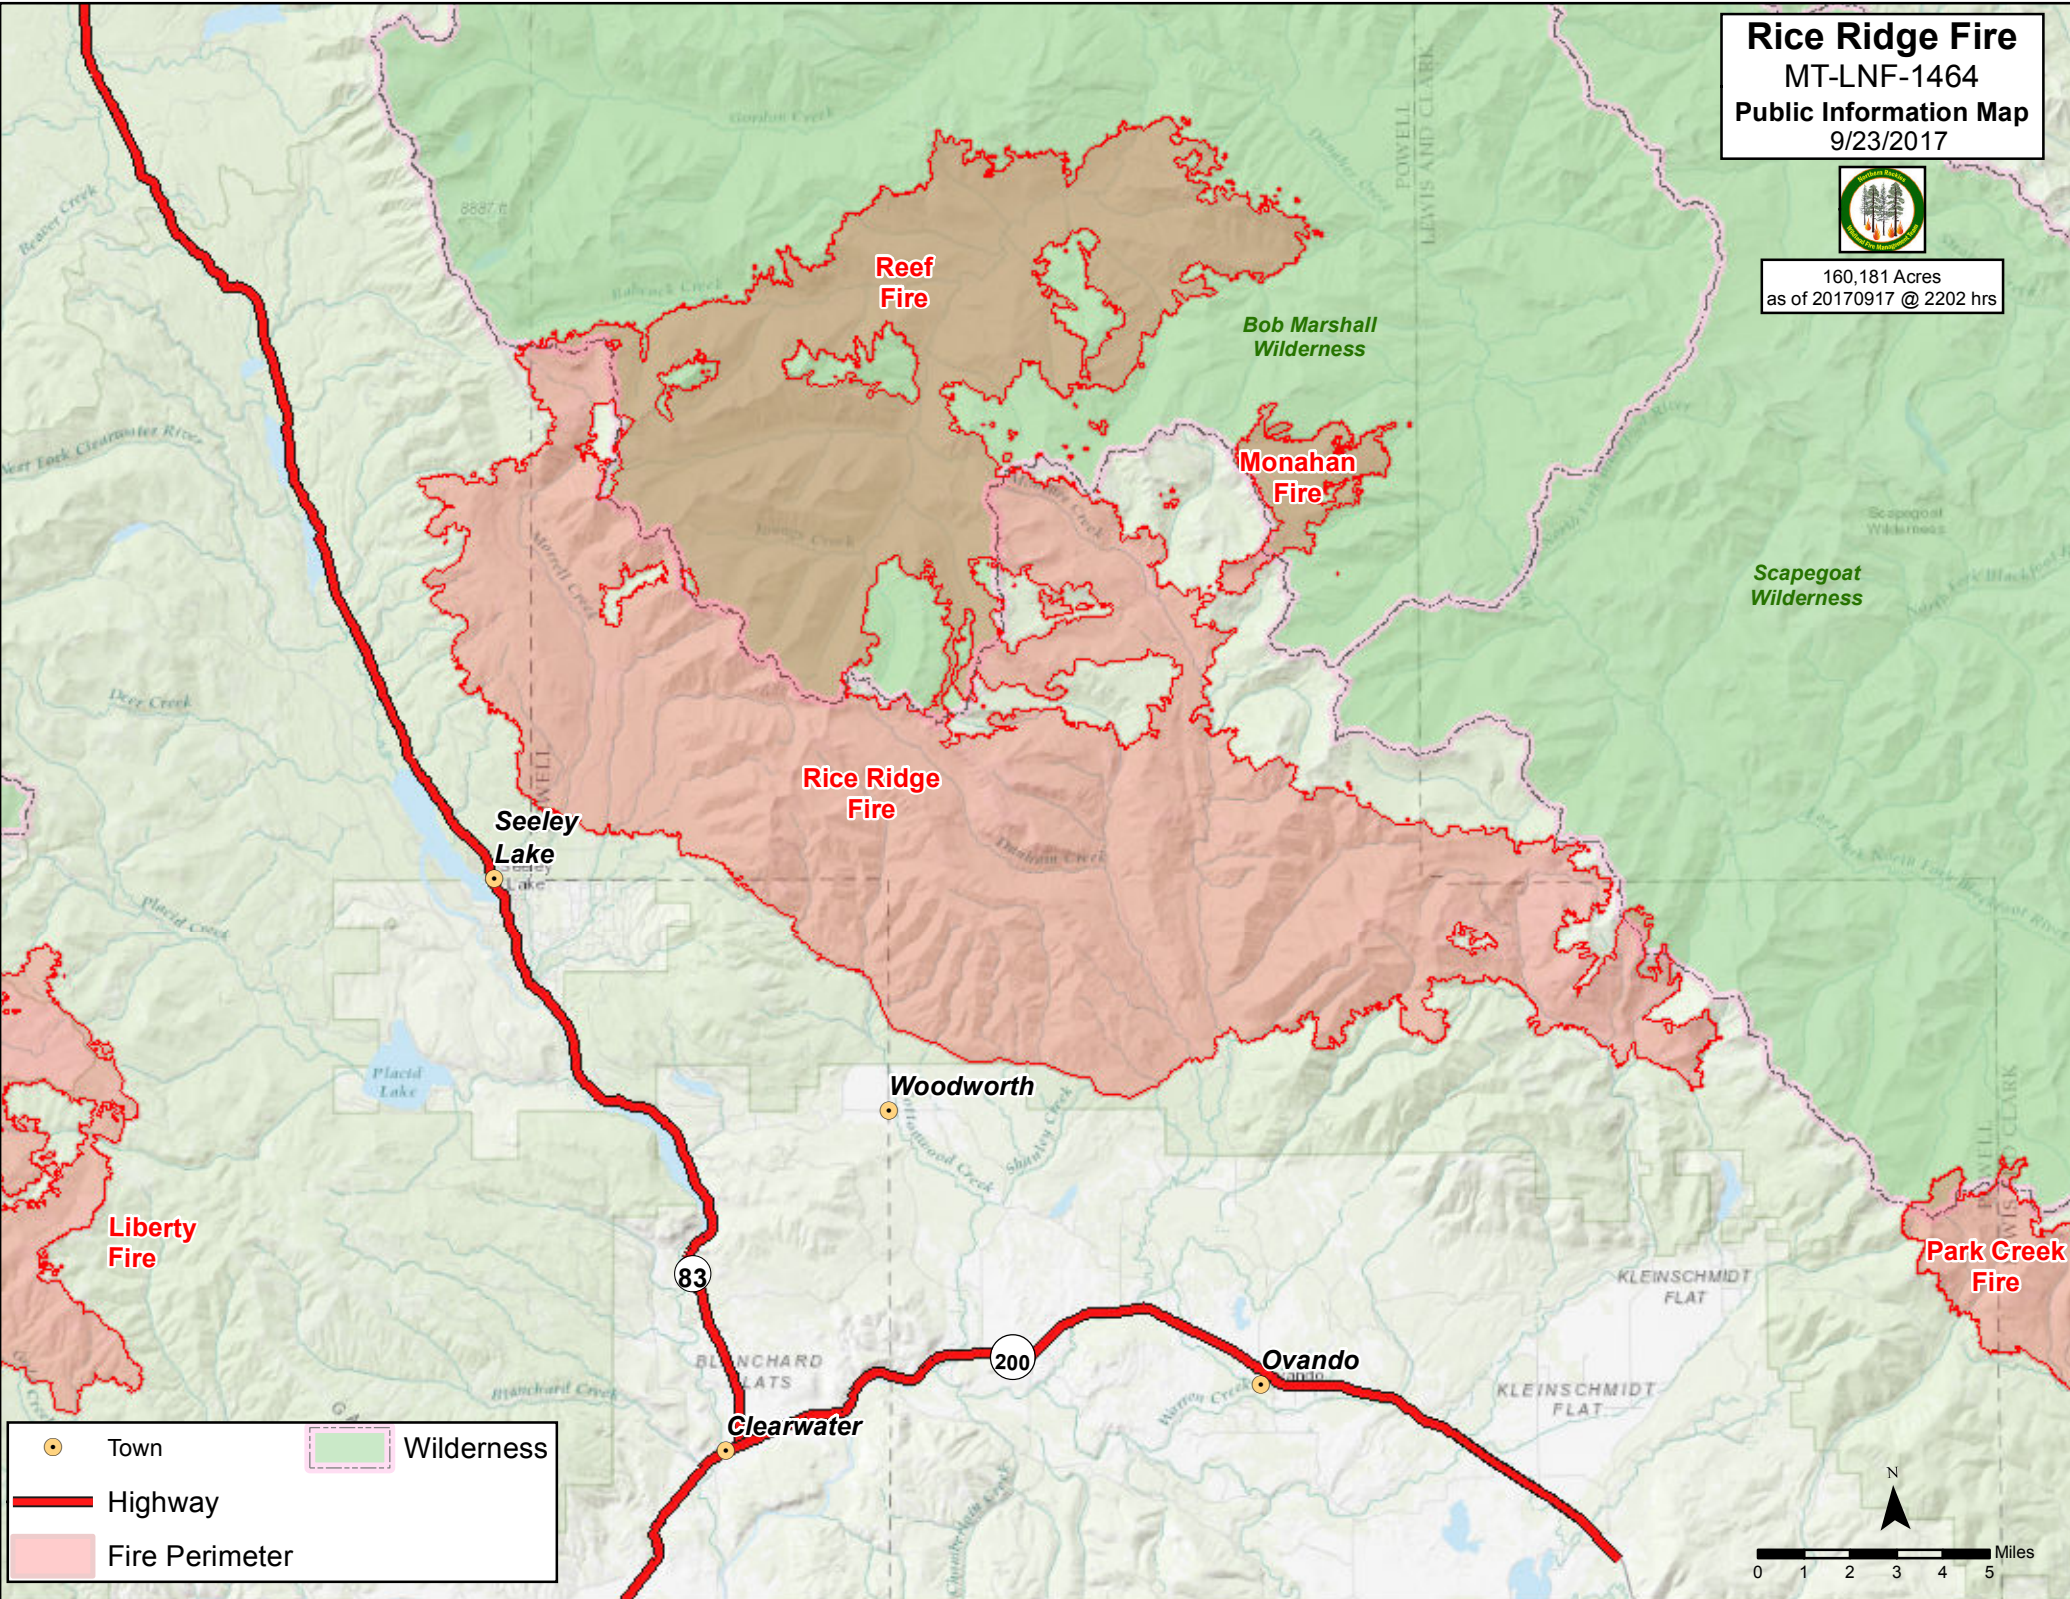

**Rice Ridge Fire**  
MT-LNF-1464  
Public Information Map  
9/23/2017

160,181 Acres  
as of 20170917 @ 2202 hrs

	Town		Wilderness
	Highway		
	Fire Perimeter		

N

0 1 2 3 4 5 Miles