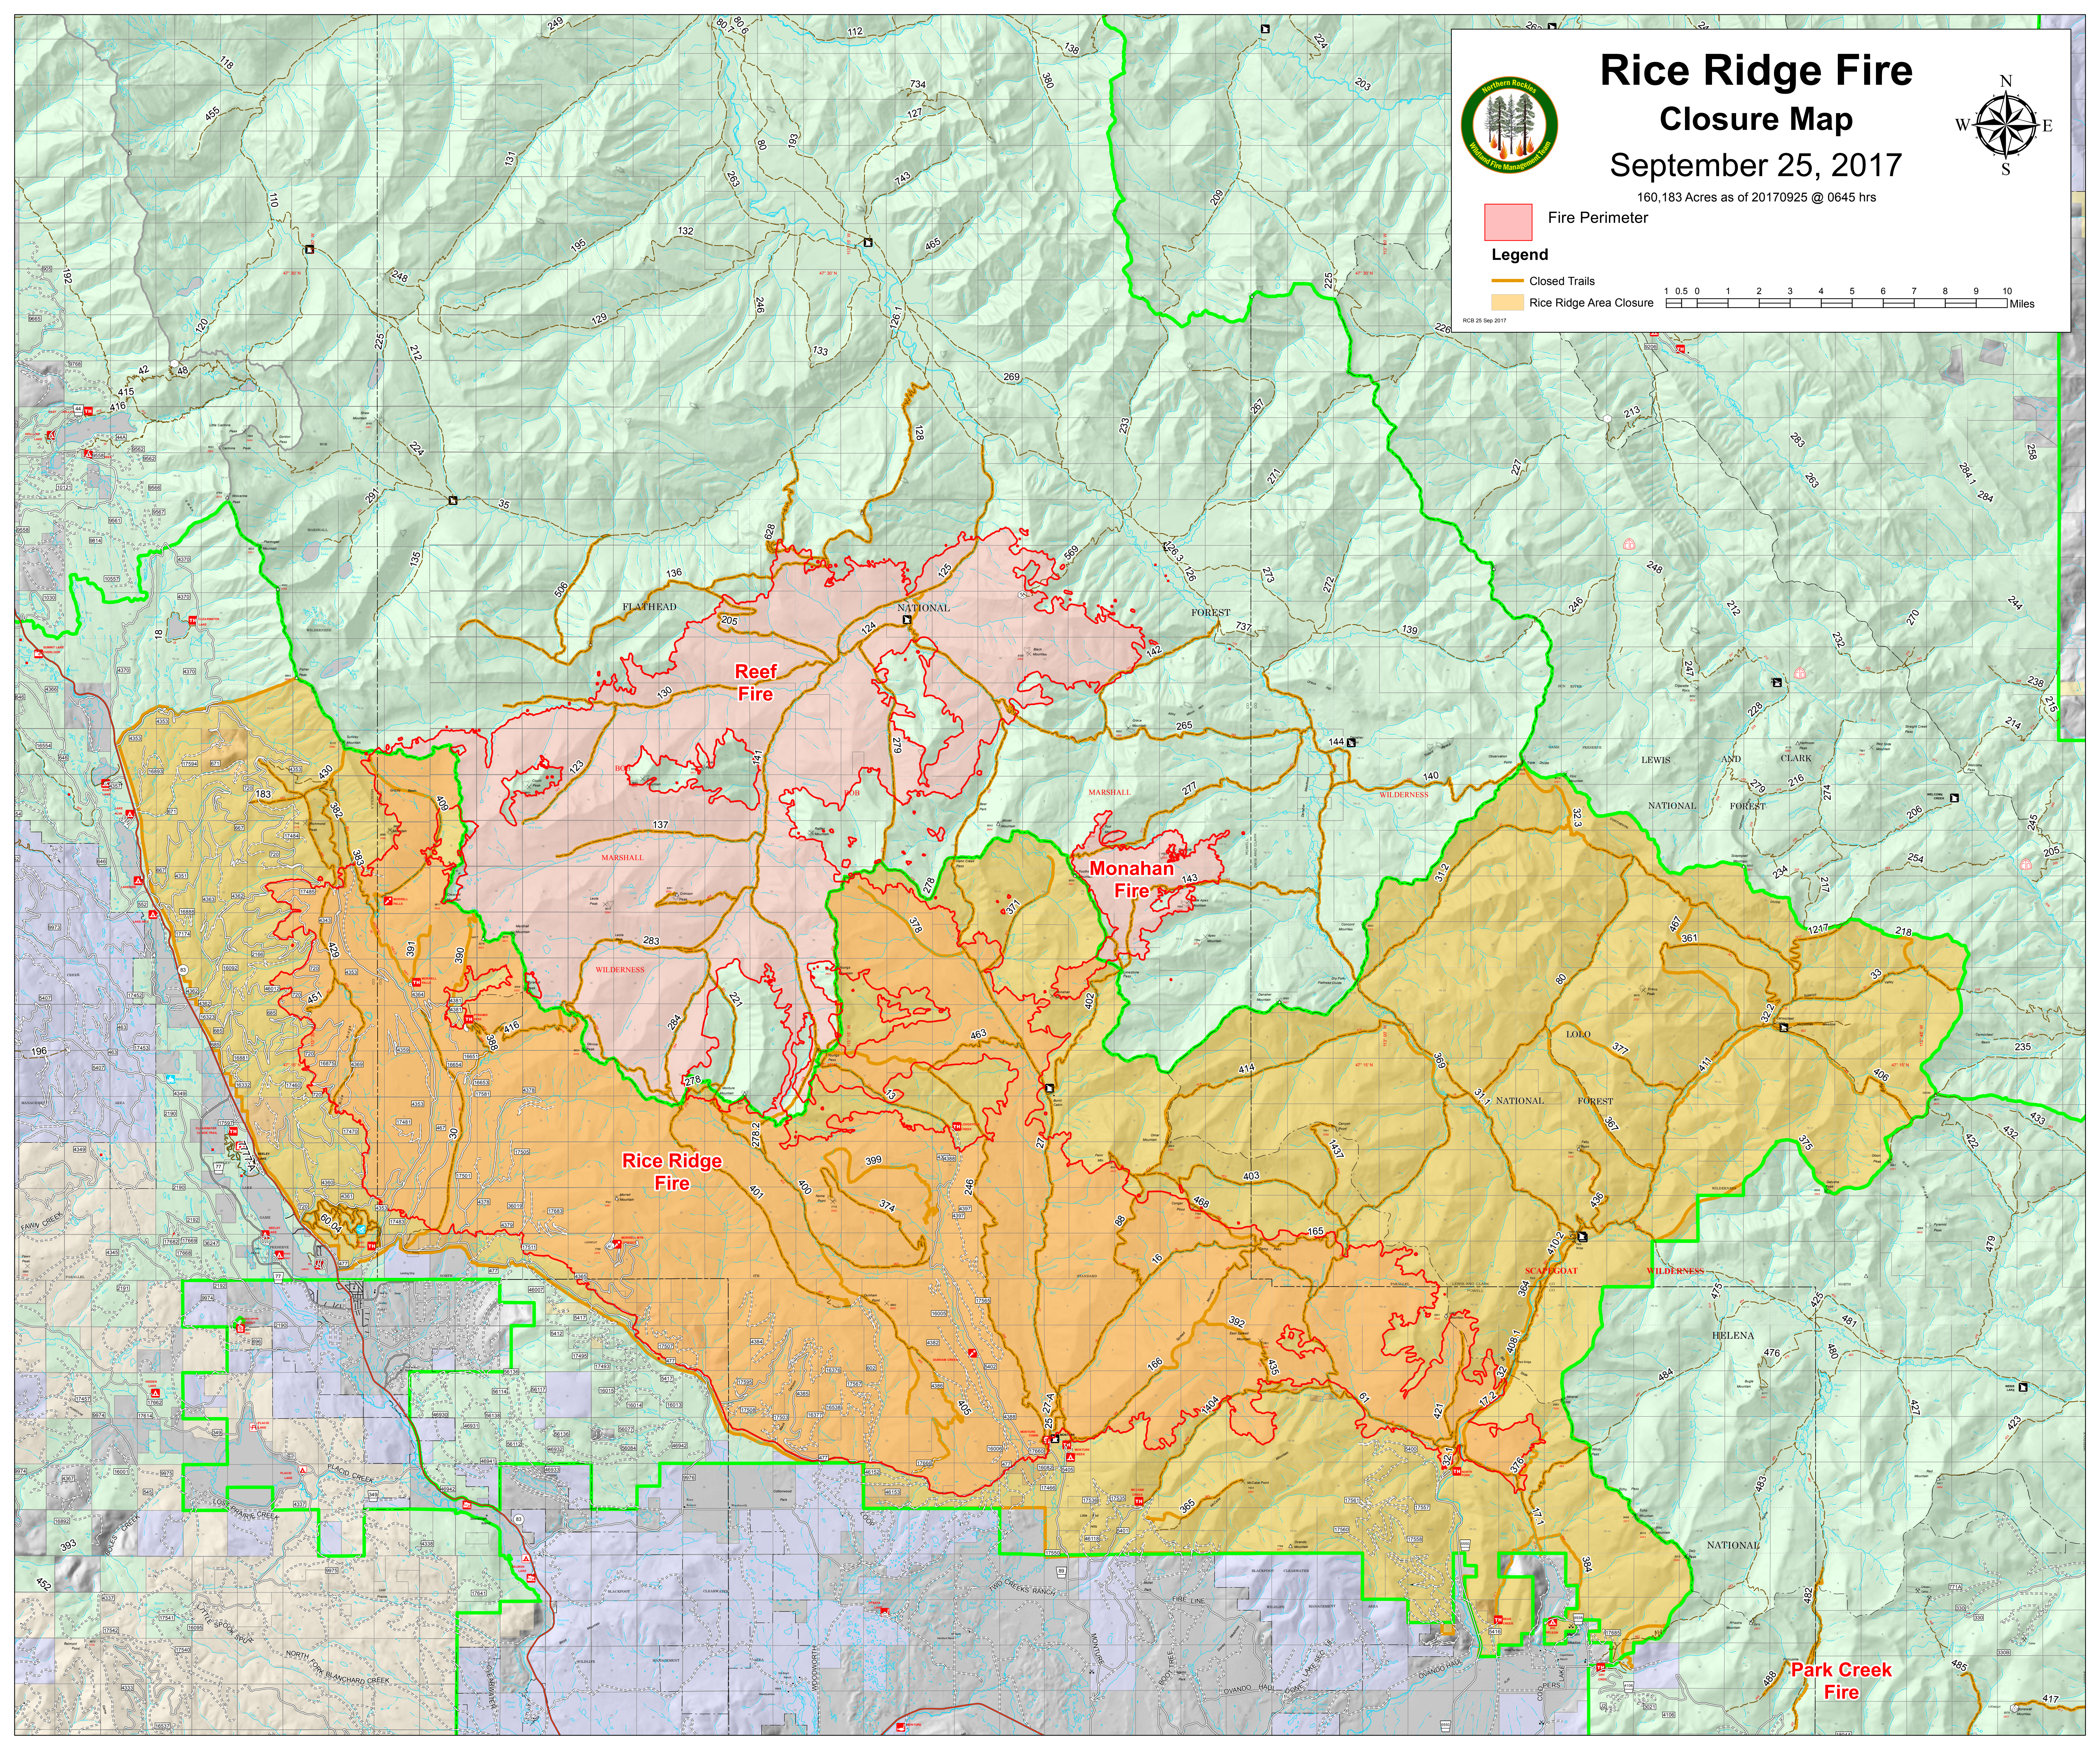

# Rice Ridge Fire Closure Map

September 25, 2017

160,183 Acres as of 20170925 @ 0645 hrs

Fire Perimeter

Legend

Closed Trails

Rice Ridge Area Closure

RCB 25 Sep 2017

Reef Fire

Monahan Fire

Rice Ridge Fire

Park Creek Fire